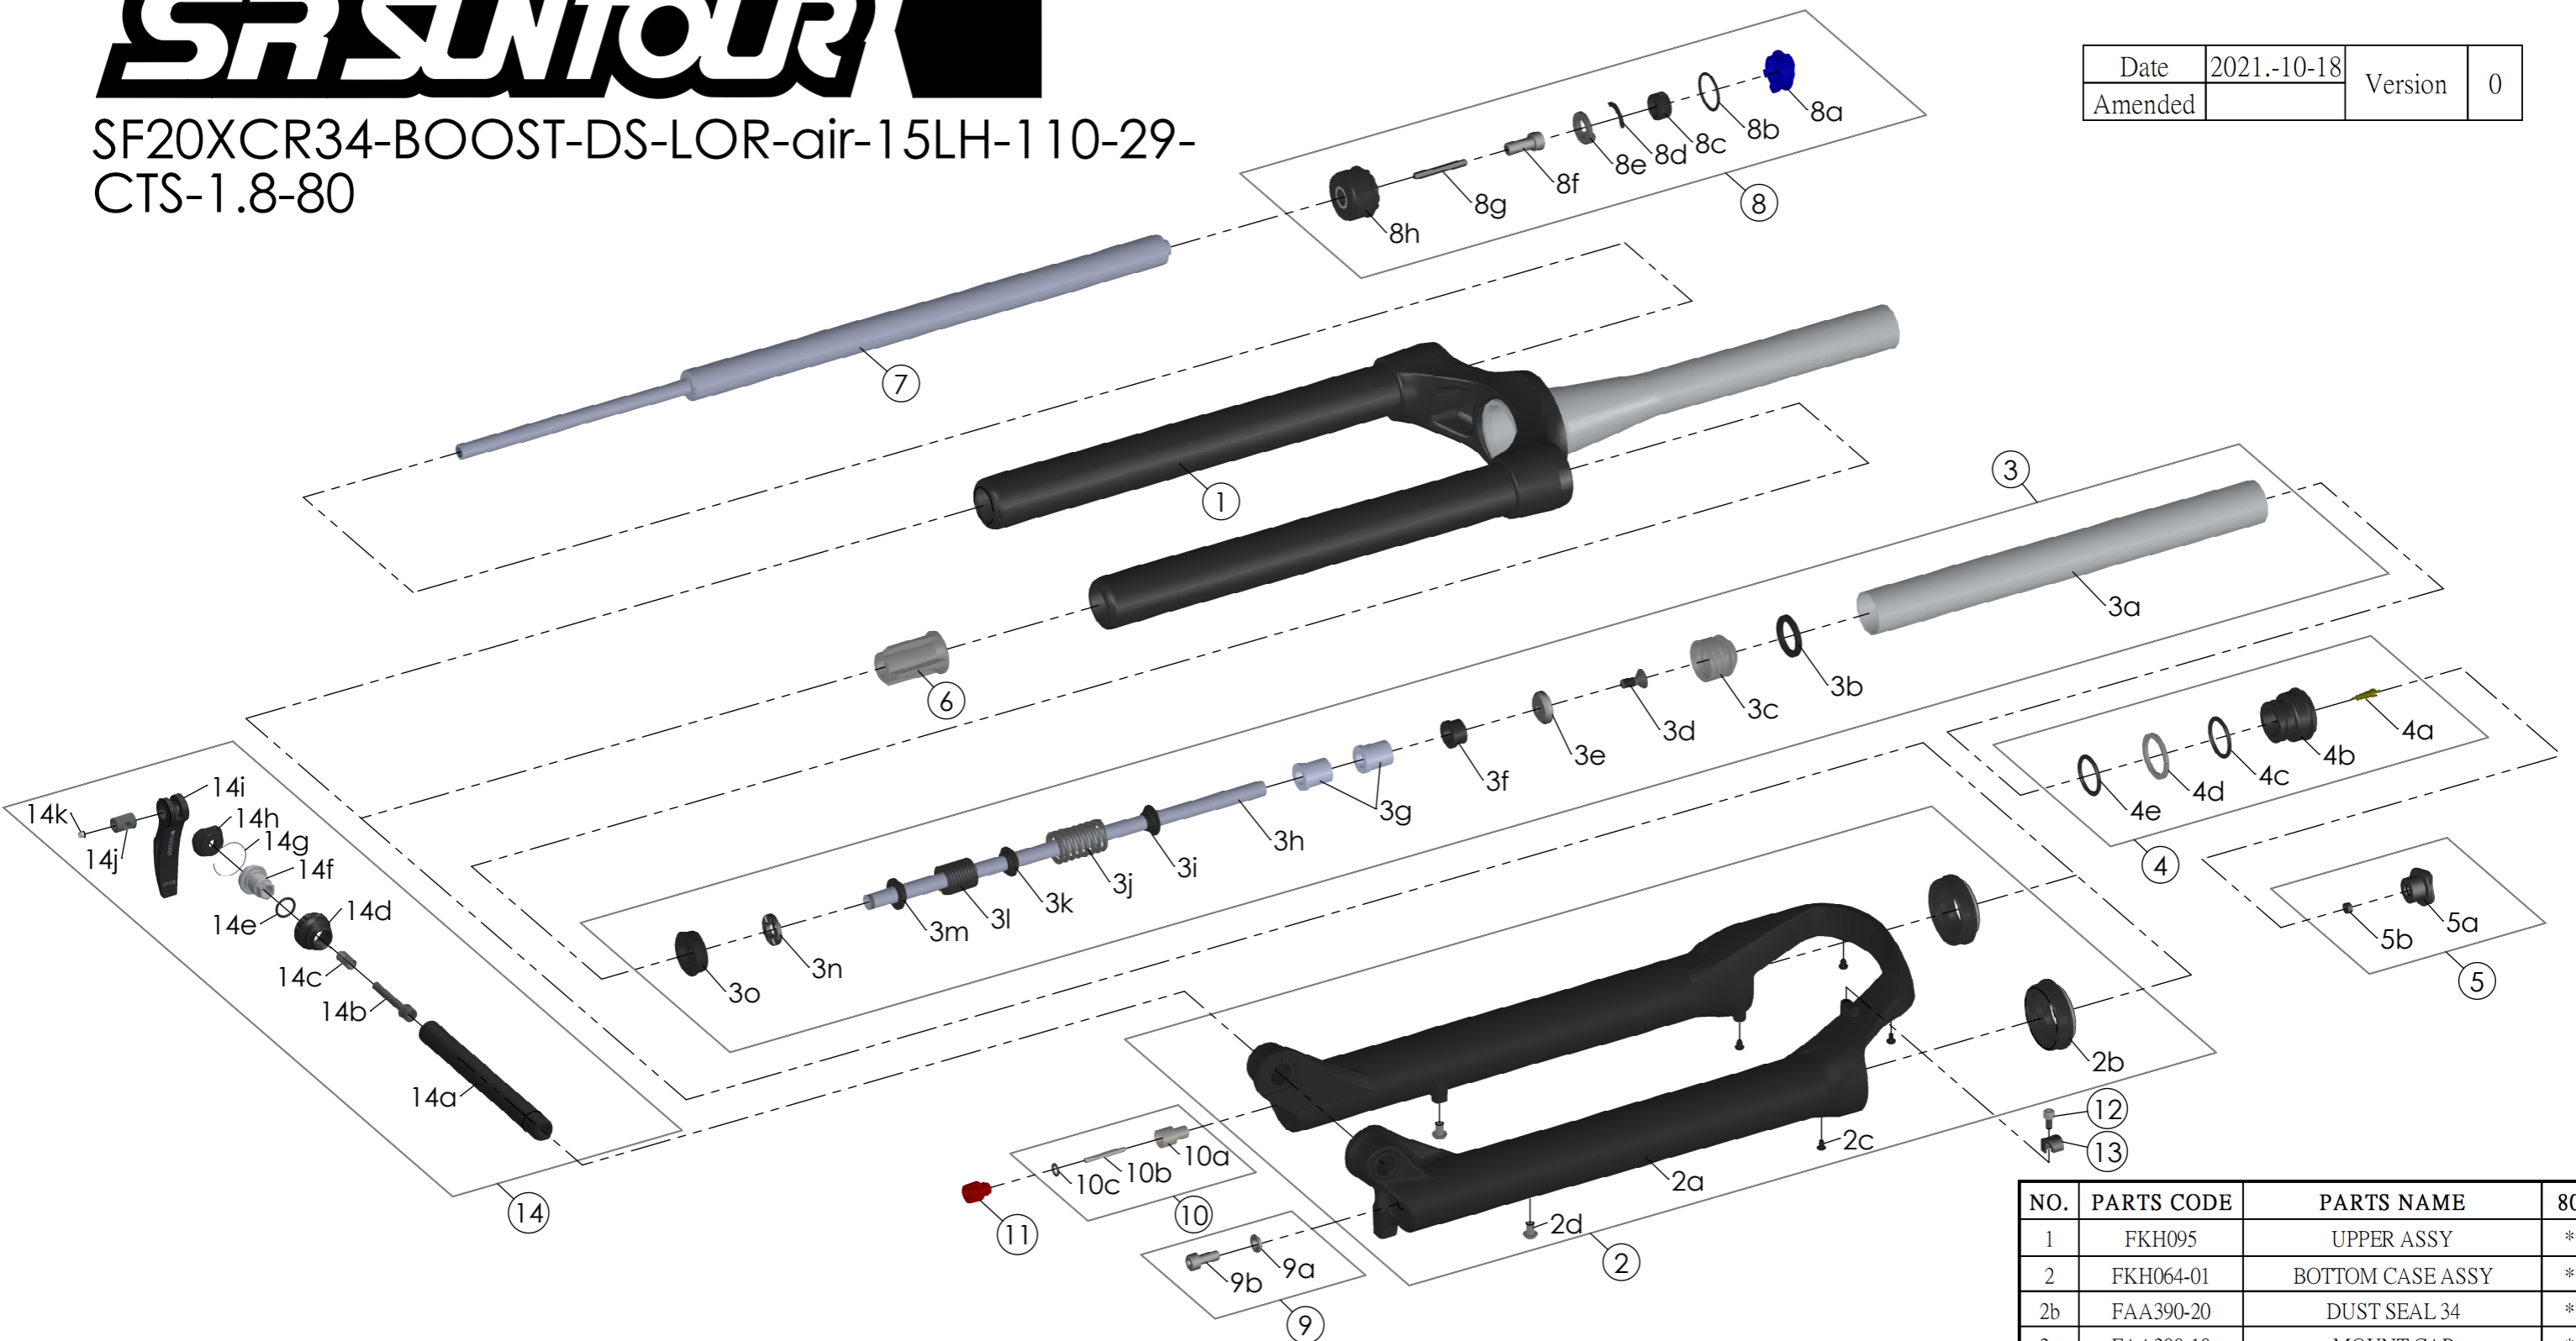

# SR SUNTOUR

SF20XCR34-BOOST-DS-LOR-air-15LH-110-29-CTS-1.8-80

Date	2021.-10-18	Version	0
Amended			

NO.	PARTS CODE	PARTS NAME	80	QT
10	FKA004-30	REBOUND KNOB ASSY	*	1
11	FKA044	FIXING BOLT SET	*	1
12	FSB153	GUIDE FIXING BOLT	*	1
13	FEE797	BRAKE HOSE GUIDE	*	1
14	FKA116-02	15LH-110 AXLE SET	*	1

NO.	PARTS CODE	PARTS NAME	80	QT
1	FKH095	UPPER ASSY	*	1
2	FKH064-01	BOTTOM CASE ASSY	*	1
2b	FAA390-20	DUST SEAL 34	*	2
2c	FAA200-10	MOUNT CAP	*	4
2d	FSB203	FIXING BOLT	*	1
3	FKE565-03	AIR CYLINDER ASSY	*	1
3f	FEE247-20	REBOUND SPACER	*	1
3g	FEE247	REBOUND SPACER	*	2
4	FKE075-47	AIR CAP ASSY	*	1
5	FKE076-10	VALVE CAP ASSY	*	1
6	FEE799-60	BOTTOM STOPPER	*	1
7	FUN082-40	LOR UNIT	*	1
8	FKE526-09	LO TOP CAP ASSY	*	1
9	FSB058	DAMPER FIXING BOLT	*	1