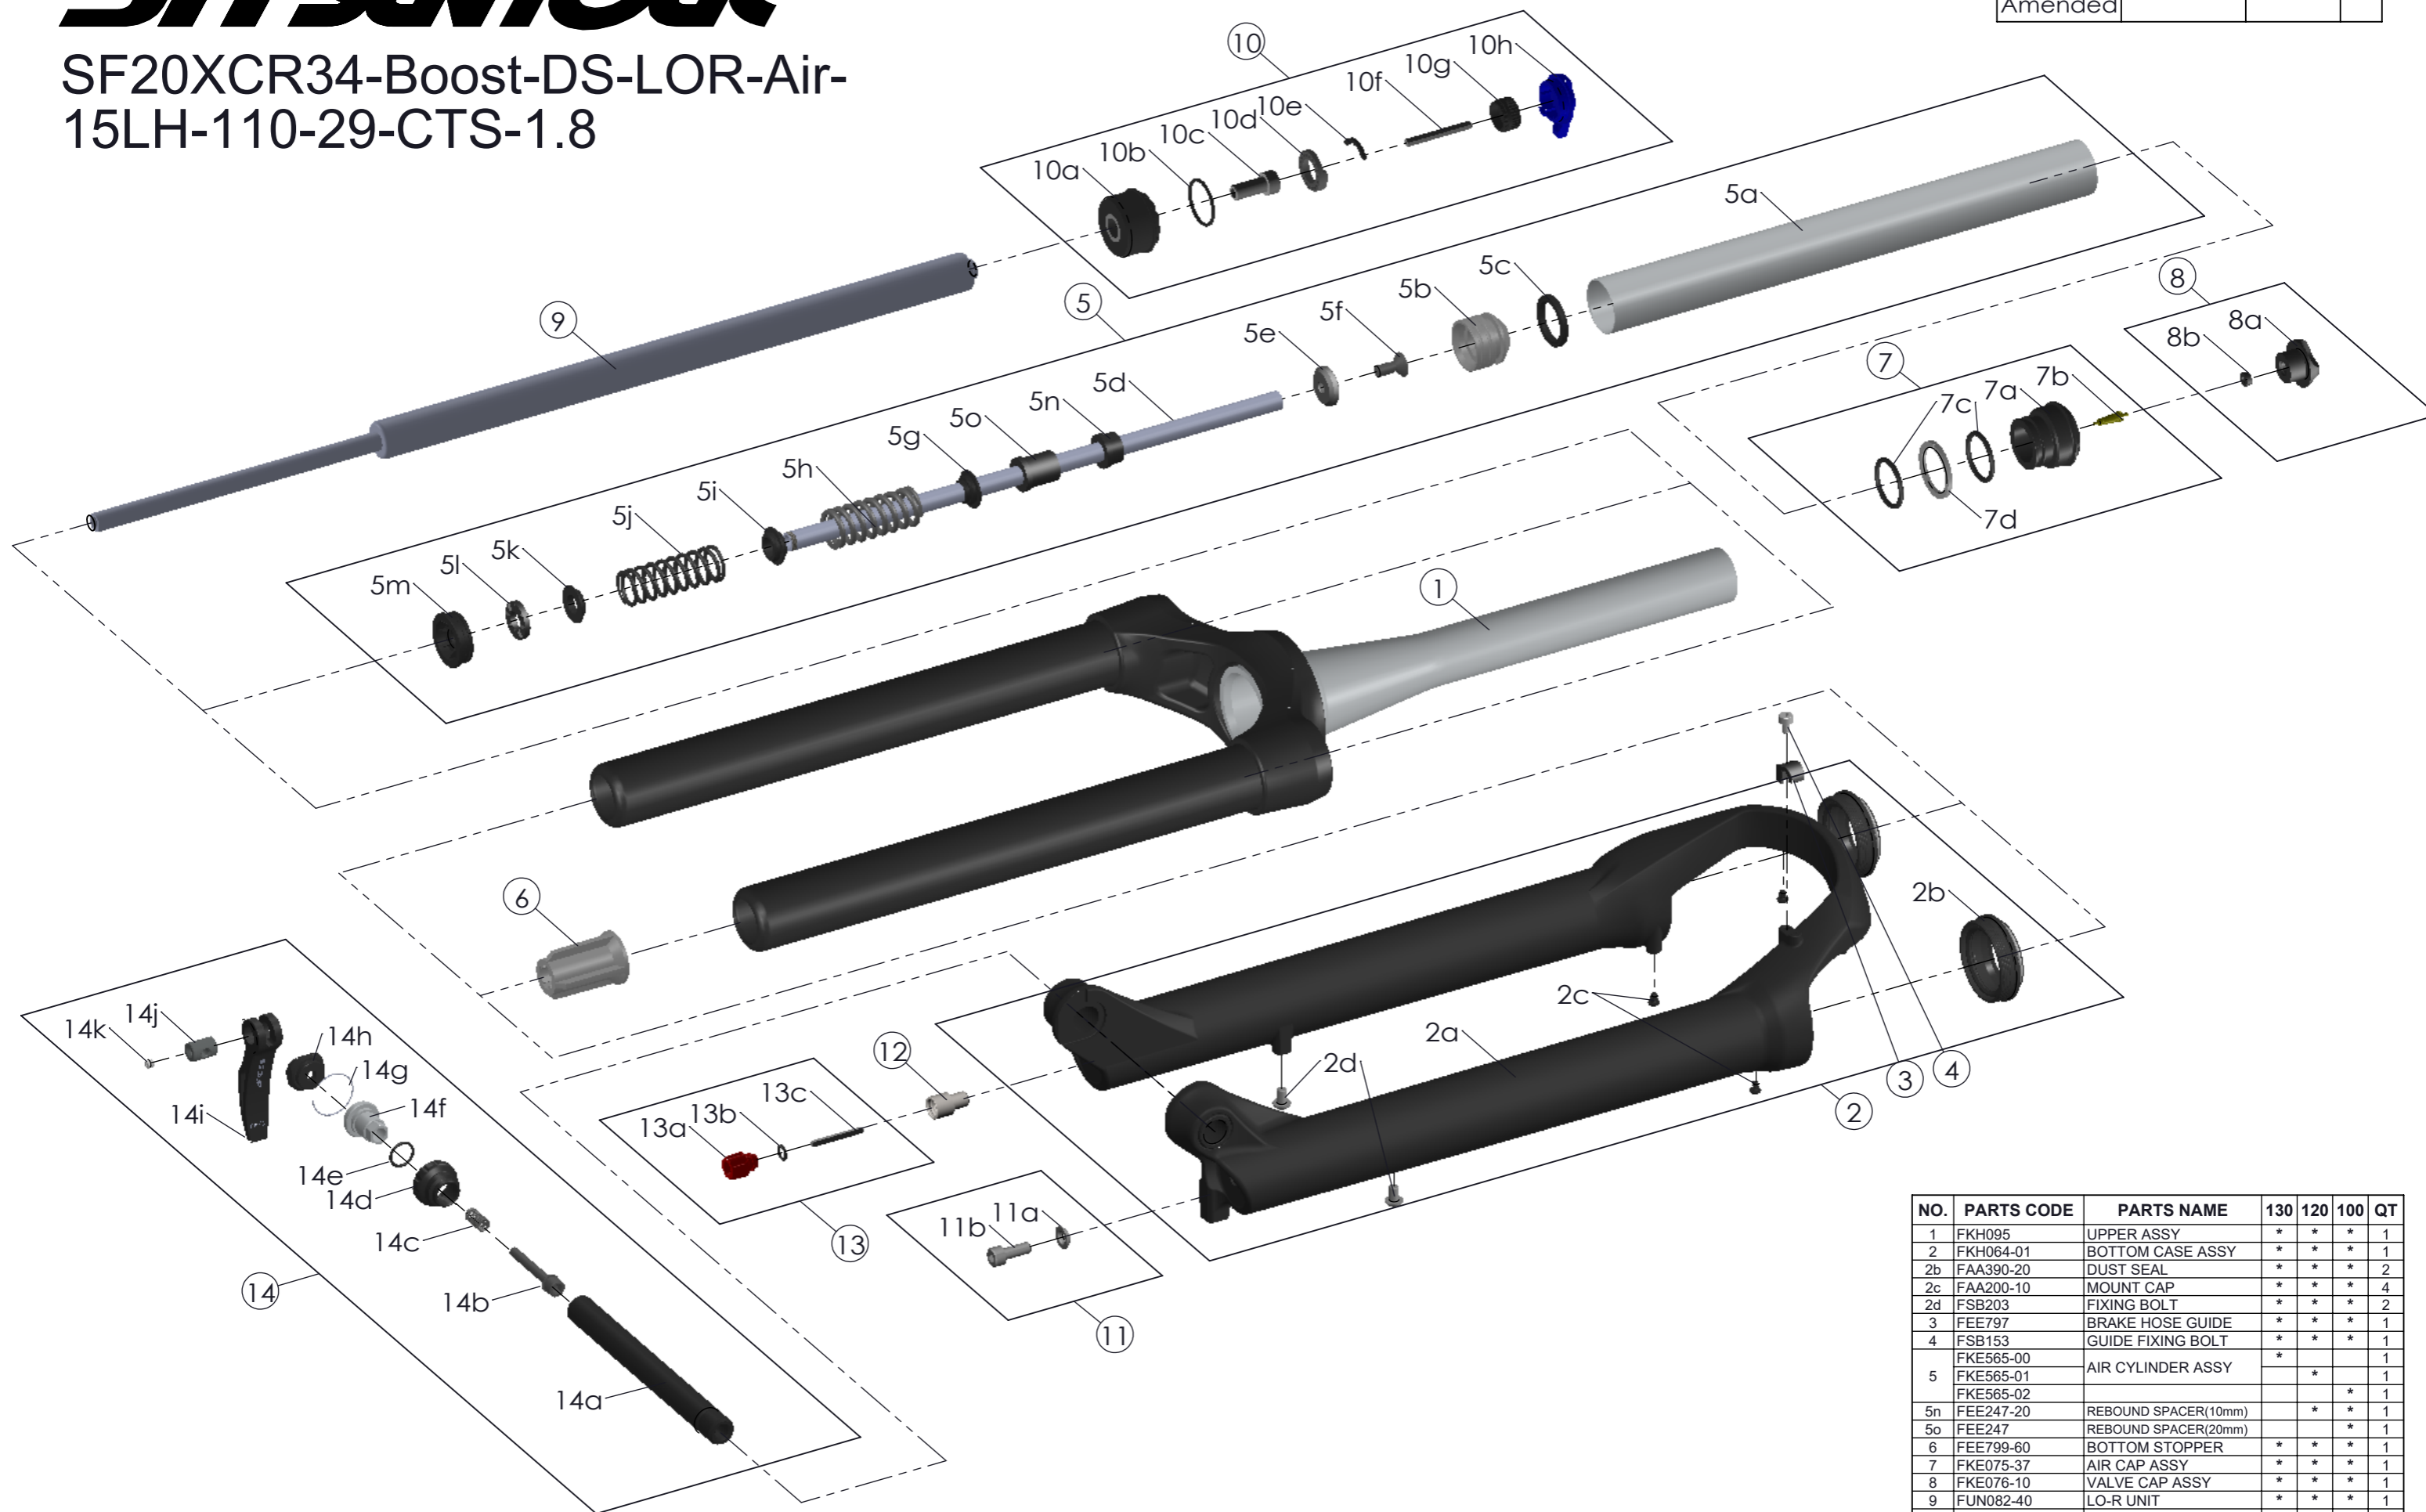

# SUNTOUR

SF20XCR34-Boost-DS-LOR-Air-  
15LH-110-29-CTS-1.8

Date	2019.-5.15	Version	0
Amended			

NO.	PARTS CODE	PARTS NAME	130	120	100	QT
1	FKH095	UPPER ASSY	*	*	*	1
2	FKH064-01	BOTTOM CASE ASSY	*	*	*	1
2b	FAA390-20	DUST SEAL	*	*	*	2
2c	FAA200-10	MOUNT CAP	*	*	*	4
2d	FSB203	FIXING BOLT	*	*	*	2
3	FEE797	BRAKE HOSE GUIDE	*	*	*	1
4	FSB153	GUIDE FIXING BOLT	*	*	*	1
	FKE565-00	AIR CYLINDER ASSY	*			1
5	FKE565-01			*		1
	FKE565-02				*	1
5n	FEE247-20	REBOUND SPACER(10mm)		*	*	1
5o	FEE247	REBOUND SPACER(20mm)			*	1
6	FEE799-60	BOTTOM STOPPER	*	*	*	1
7	FKE075-37	AIR CAP ASSY	*	*	*	1
8	FKE076-10	VALVE CAP ASSY	*	*	*	1
9	FUN082-40	LO-R UNIT	*	*	*	1
10	FKE526-09	LO TOP CAP ASSY	*	*	*	1
11	FKA044	FIXING BOLT SET	*	*	*	1
12	FSB058	DAMPER FIXING BOLT	*	*	*	1
13	FKA004-30	DAMPER KNOB ASSY	*	*	*	1
14	FKA116-02	15LH-110 AXLE SET	*	*	*	1