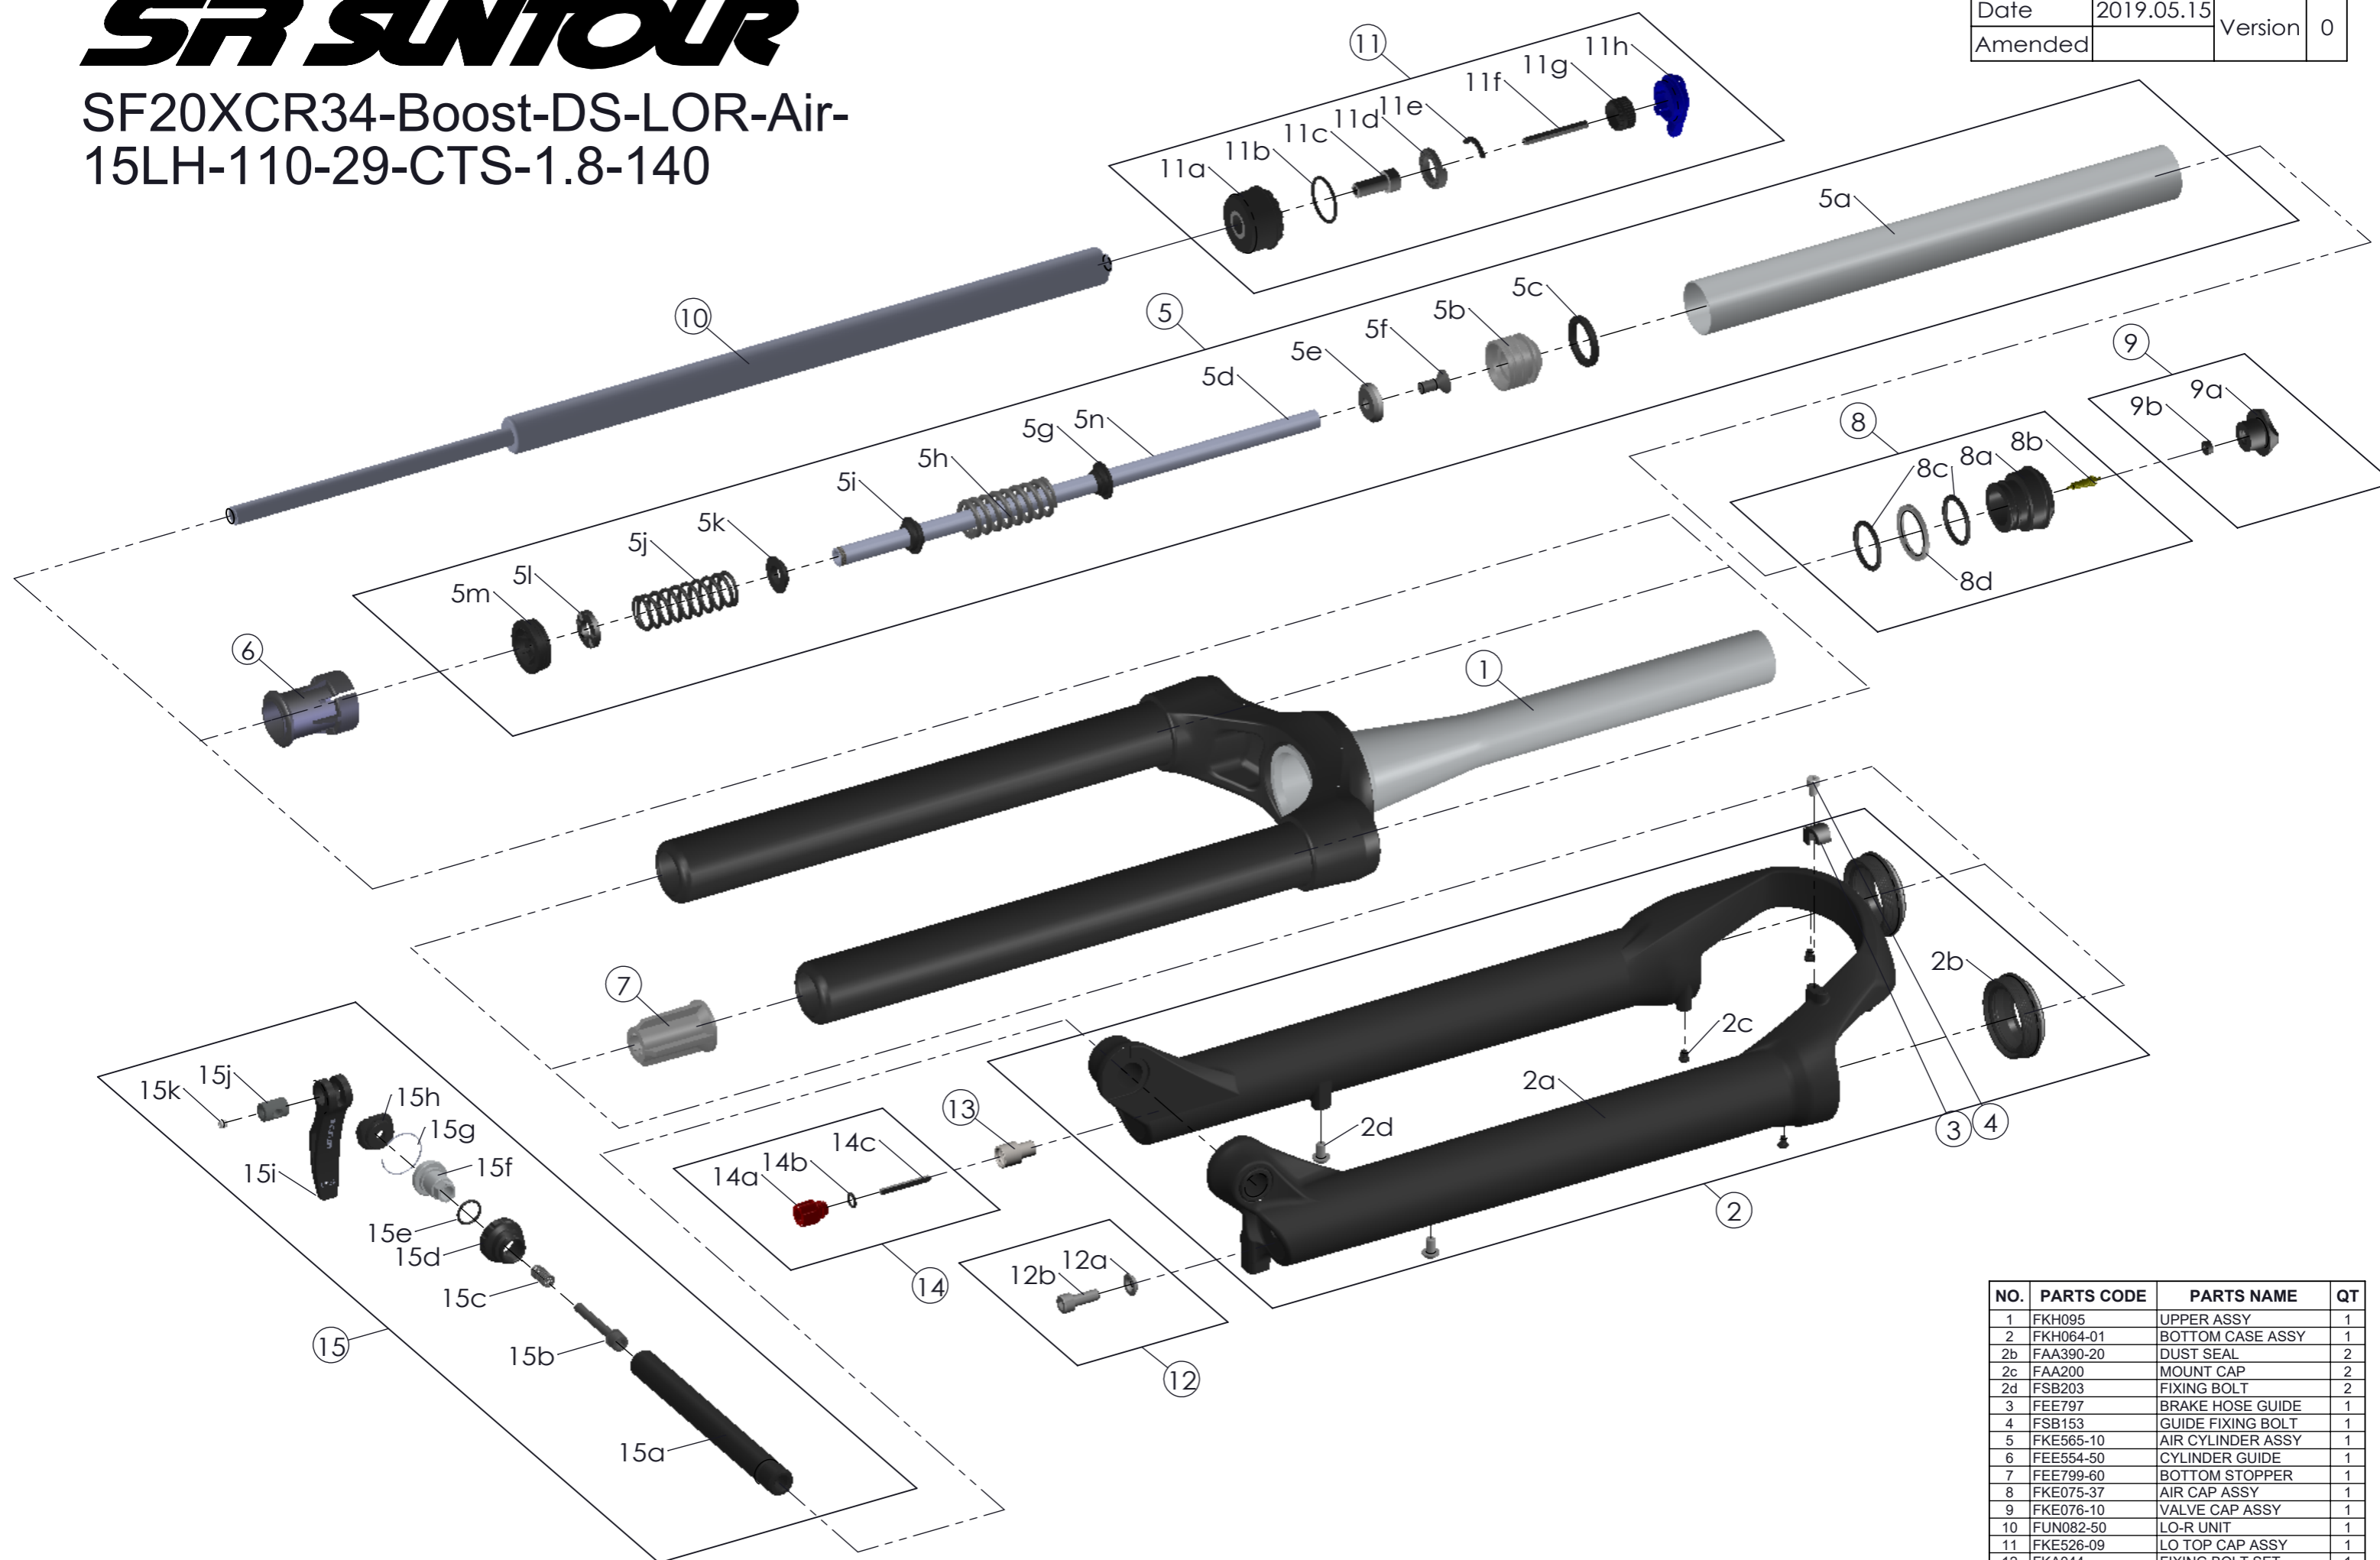

SUNTOUR

SF20XCR34-Boost-DS-LOR-Air-
15LH-110-29-CTS-1.8-140

Date	2019.05.15	Version	0
Amended			

NO.	PARTS CODE	PARTS NAME	QT
1	FKH095	UPPER ASSY	1
2	FKH064-01	BOTTOM CASE ASSY	1
2b	FAA390-20	DUST SEAL	2
2c	FAA200	MOUNT CAP	2
2d	FSB203	FIXING BOLT	2
3	FEE797	BRAKE HOSE GUIDE	1
4	FSB153	GUIDE FIXING BOLT	1
5	FKE565-10	AIR CYLINDER ASSY	1
6	FEE554-50	CYLINDER GUIDE	1
7	FEE799-60	BOTTOM STOPPER	1
8	FKE075-37	AIR CAP ASSY	1
9	FKE076-10	VALVE CAP ASSY	1
10	FUN082-50	LO-R UNIT	1
11	FKE526-09	LO TOP CAP ASSY	1
12	FKA044	FIXING BOLT SET	1
13	FSB058	DAMPNER FIXING BOLT	1
15	FKA116-02	15LH-110 AXLE SET	1