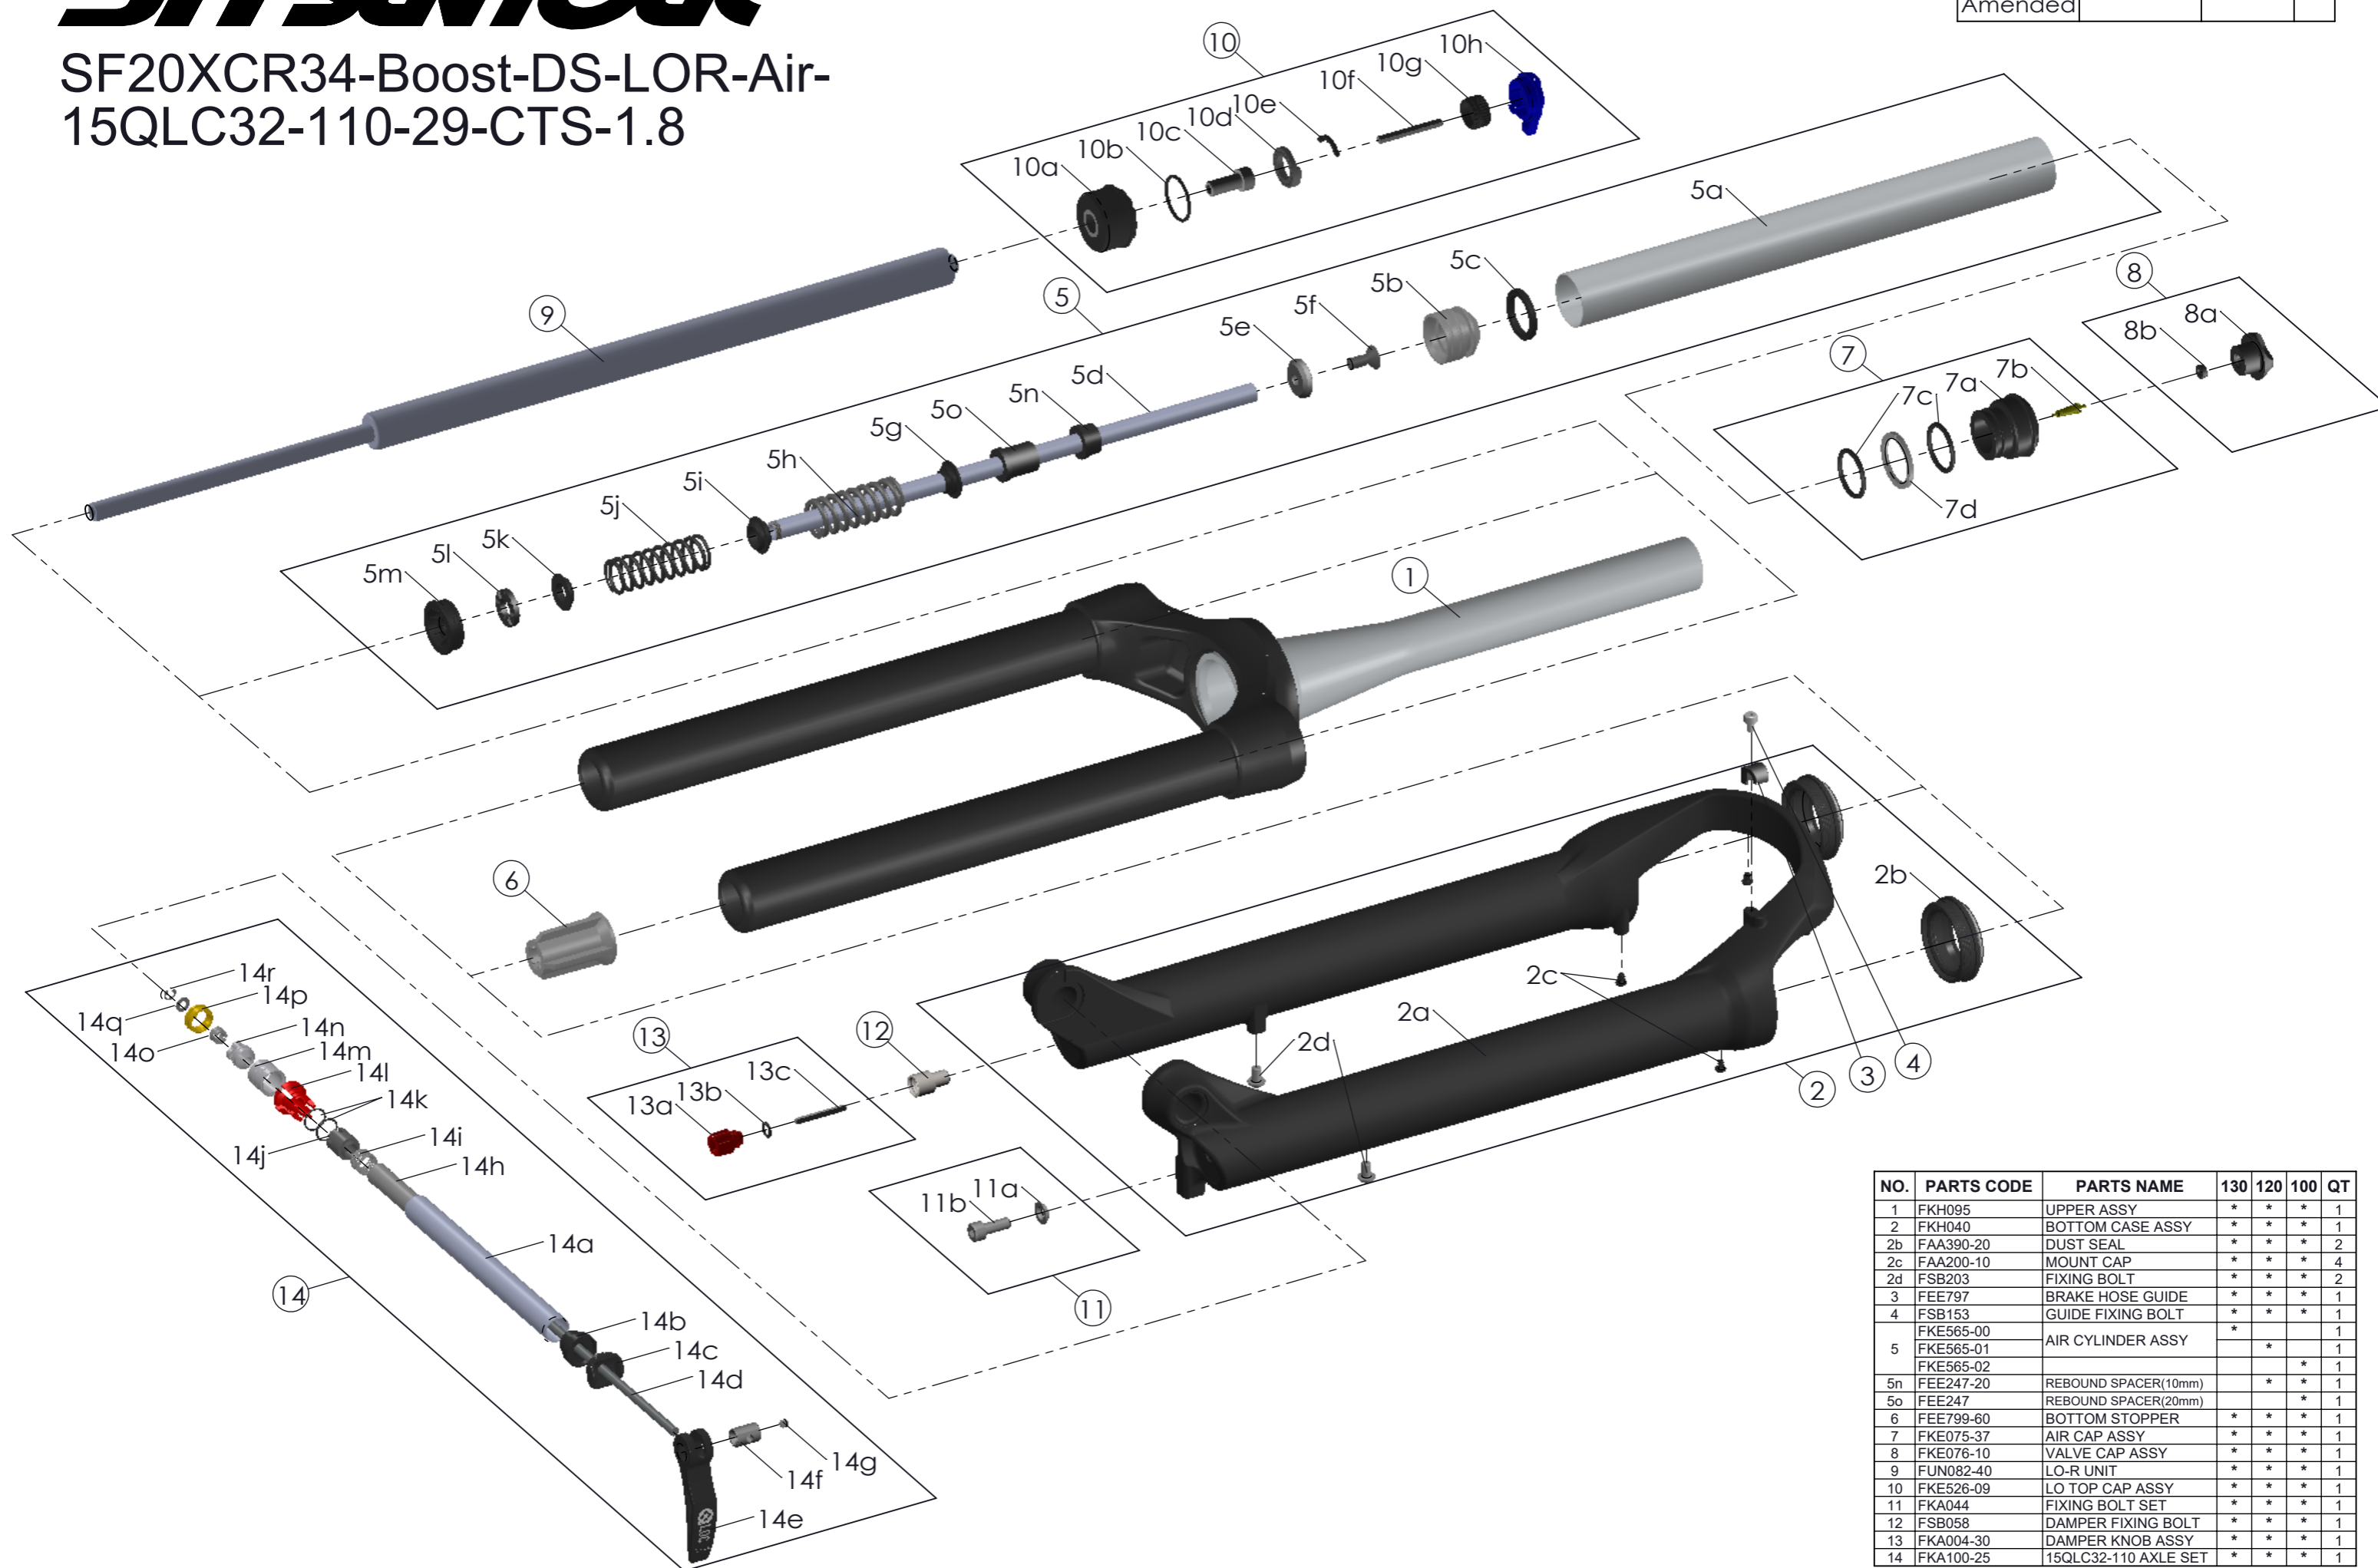

# SUNTOUR

SF20XCR34-Boost-DS-LOR-Air-  
15QLC32-110-29-CTS-1.8

Date	2019.-5.15	Version	0
Amended			

NO.	PARTS CODE	PARTS NAME	130	120	100	QT
1	FKH095	UPPER ASSY	*	*	*	1
2	FKH040	BOTTOM CASE ASSY	*	*	*	1
2b	FAA390-20	DUST SEAL	*	*	*	2
2c	FAA200-10	MOUNT CAP	*	*	*	4
2d	FSB203	FIXING BOLT	*	*	*	2
3	FEE797	BRAKE HOSE GUIDE	*	*	*	1
4	FSB153	GUIDE FIXING BOLT	*	*	*	1
	FKE565-00	AIR CYLINDER ASSY	*			1
5	FKE565-01			*		1
	FKE565-02				*	1
5n	FEE247-20	REBOUND SPACER(10mm)		*	*	1
5o	FEE247	REBOUND SPACER(20mm)			*	1
6	FEE799-60	BOTTOM STOPPER	*	*	*	1
7	FKE075-37	AIR CAP ASSY	*	*	*	1
8	FKE076-10	VALVE CAP ASSY	*	*	*	1
9	FUN082-40	LO-R UNIT	*	*	*	1
10	FKE526-09	LO TOP CAP ASSY	*	*	*	1
11	FKA044	FIXING BOLT SET	*	*	*	1
12	FSB058	DAMPER FIXING BOLT	*	*	*	1
13	FKA004-30	DAMPER KNOB ASSY	*	*	*	1
14	FKA100-25	15QLC32-110 AXLE SET	*	*	*	1