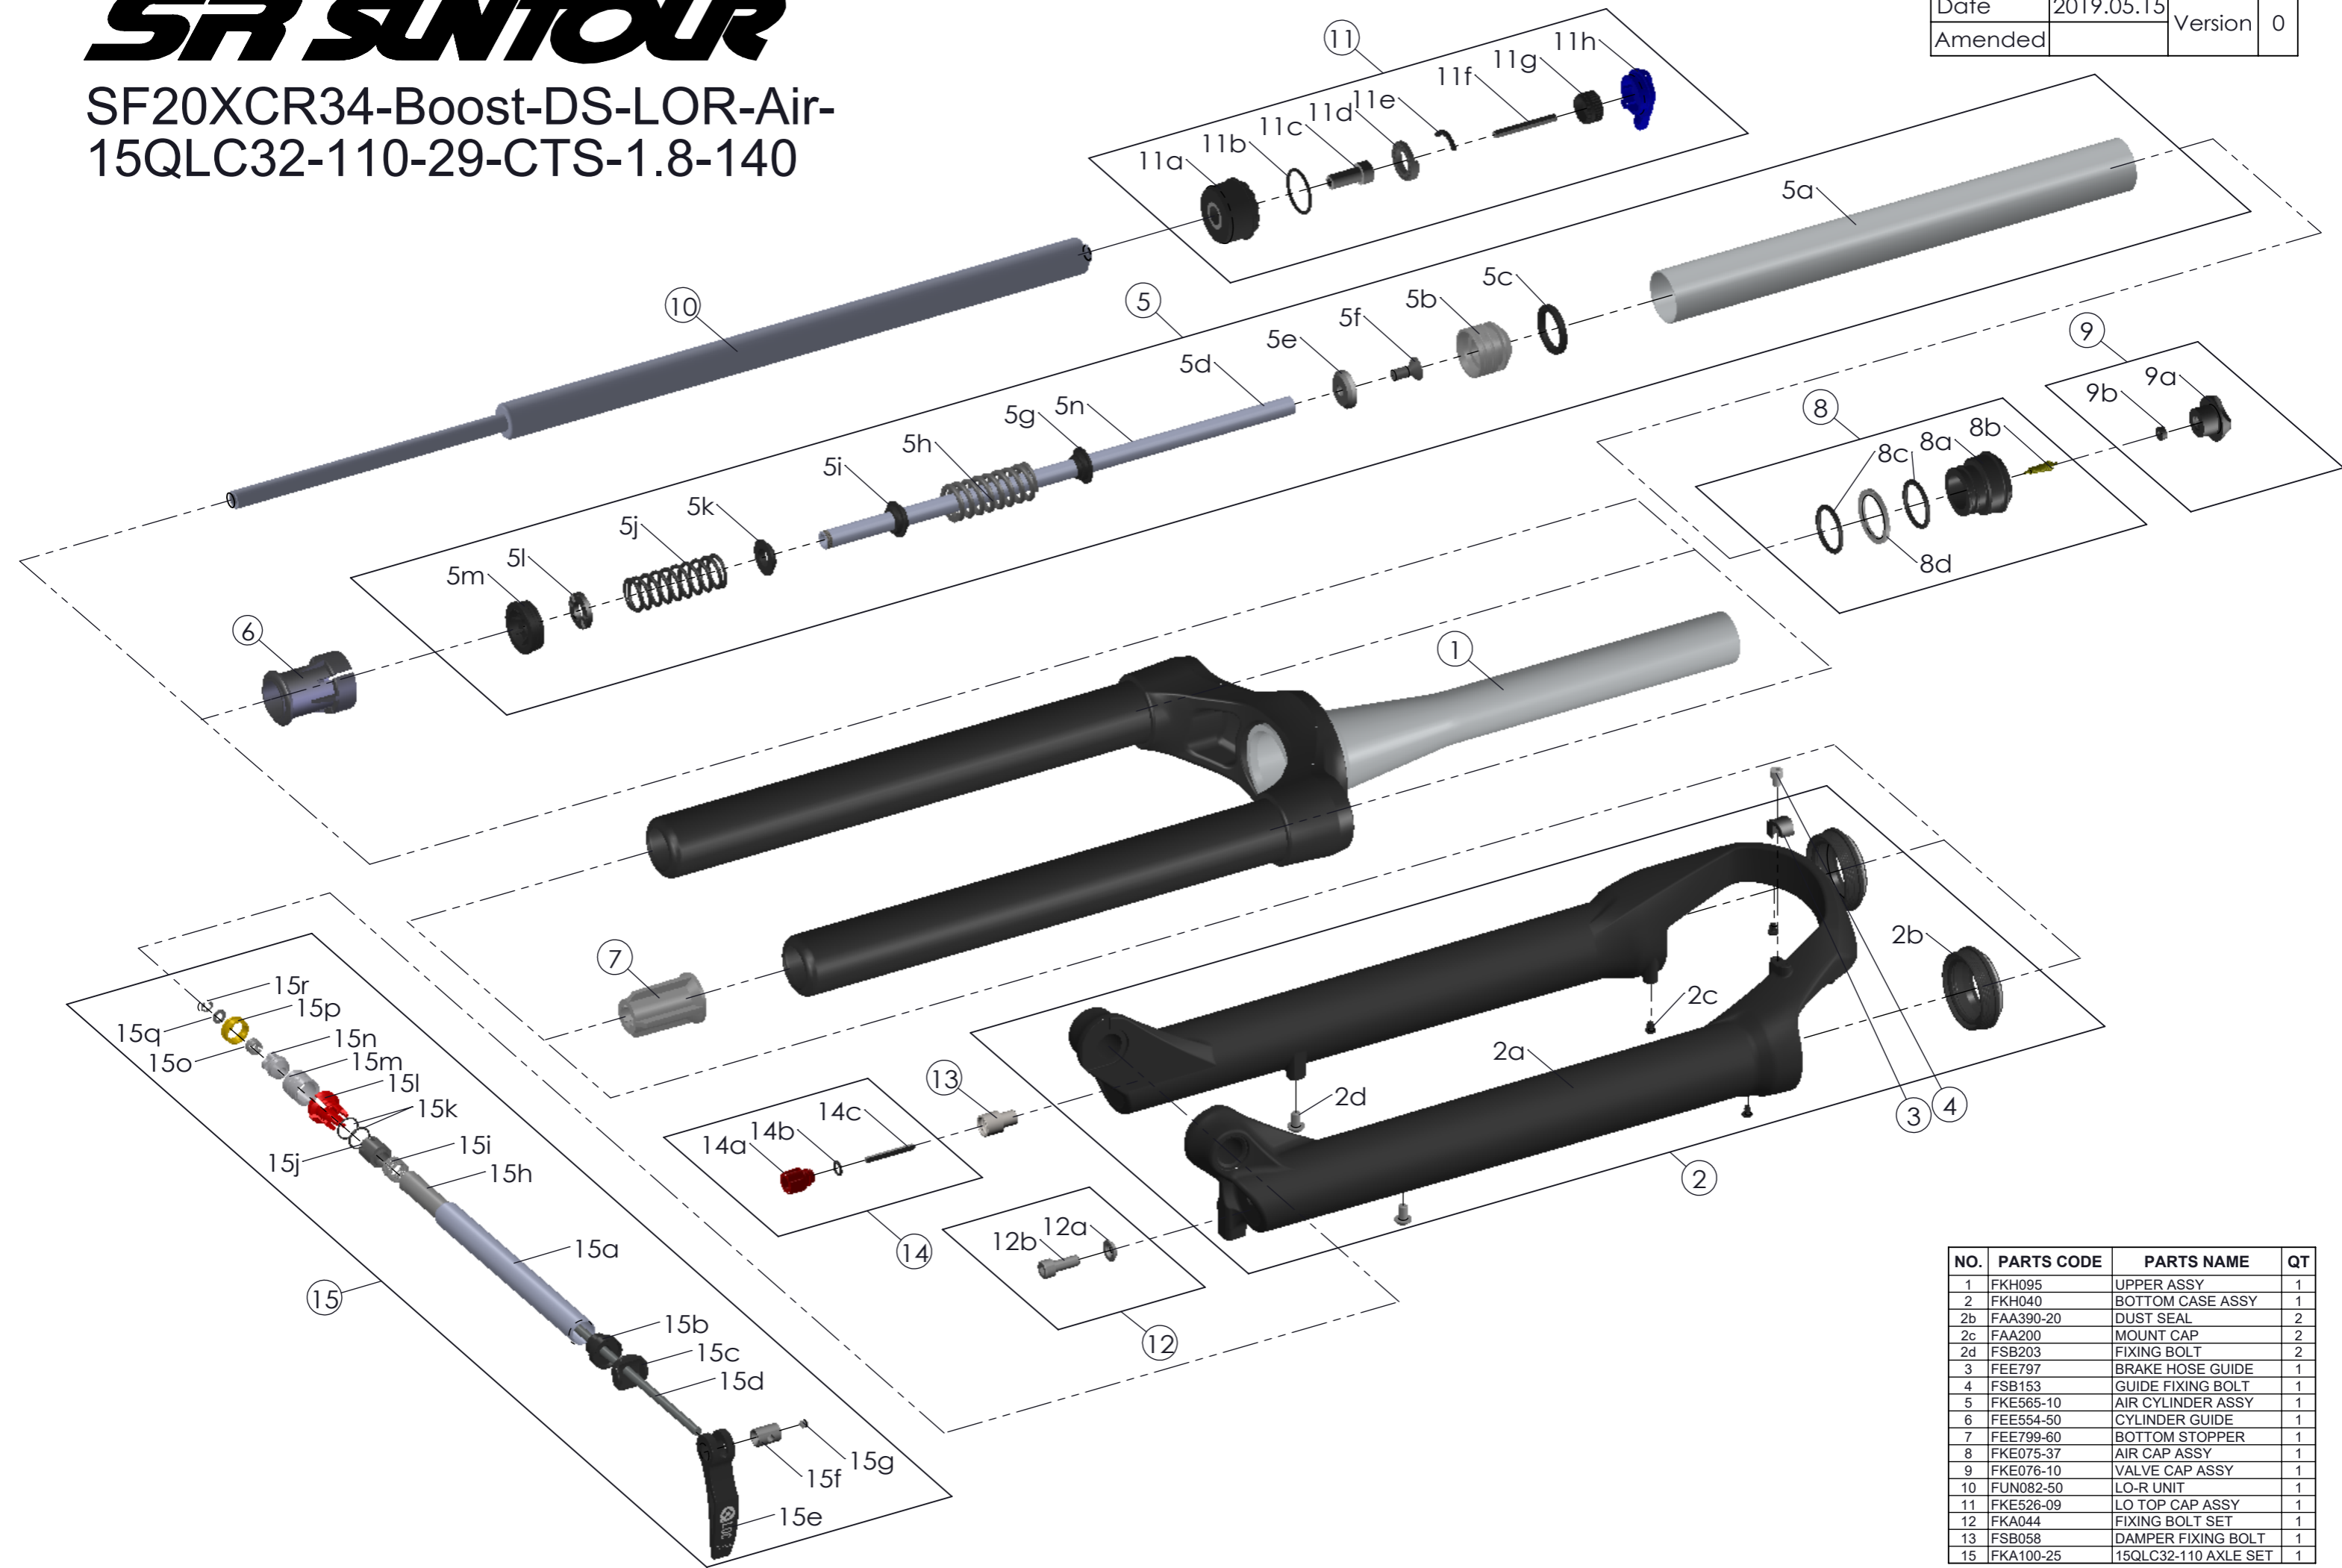

SUNTOUR

SF20XCR34-Boost-DS-LOR-Air-
15QLC32-110-29-CTS-1.8-140

Date	2019.05.15	Version	0
Amended			

NO.	PARTS CODE	PARTS NAME	QT
1	FKH095	UPPER ASSY	1
2	FKH040	BOTTOM CASE ASSY	1
2b	FAA390-20	DUST SEAL	2
2c	FAA200	MOUNT CAP	2
2d	FSB203	FIXING BOLT	2
3	FEE797	BRAKE HOSE GUIDE	1
4	FSB153	GUIDE FIXING BOLT	1
5	FKE565-10	AIR CYLINDER ASSY	1
6	FEE554-50	CYLINDER GUIDE	1
7	FEE799-60	BOTTOM STOPPER	1
8	FKE075-37	AIR CAP ASSY	1
9	FKE076-10	VALVE CAP ASSY	1
10	FUN082-50	LO-R UNIT	1
11	FKE526-09	LO TOP CAP ASSY	1
12	FKA044	FIXING BOLT SET	1
13	FSB058	DAMPER FIXING BOLT	1
15	FKA100-25	15QLC32-110 AXLE SET	1