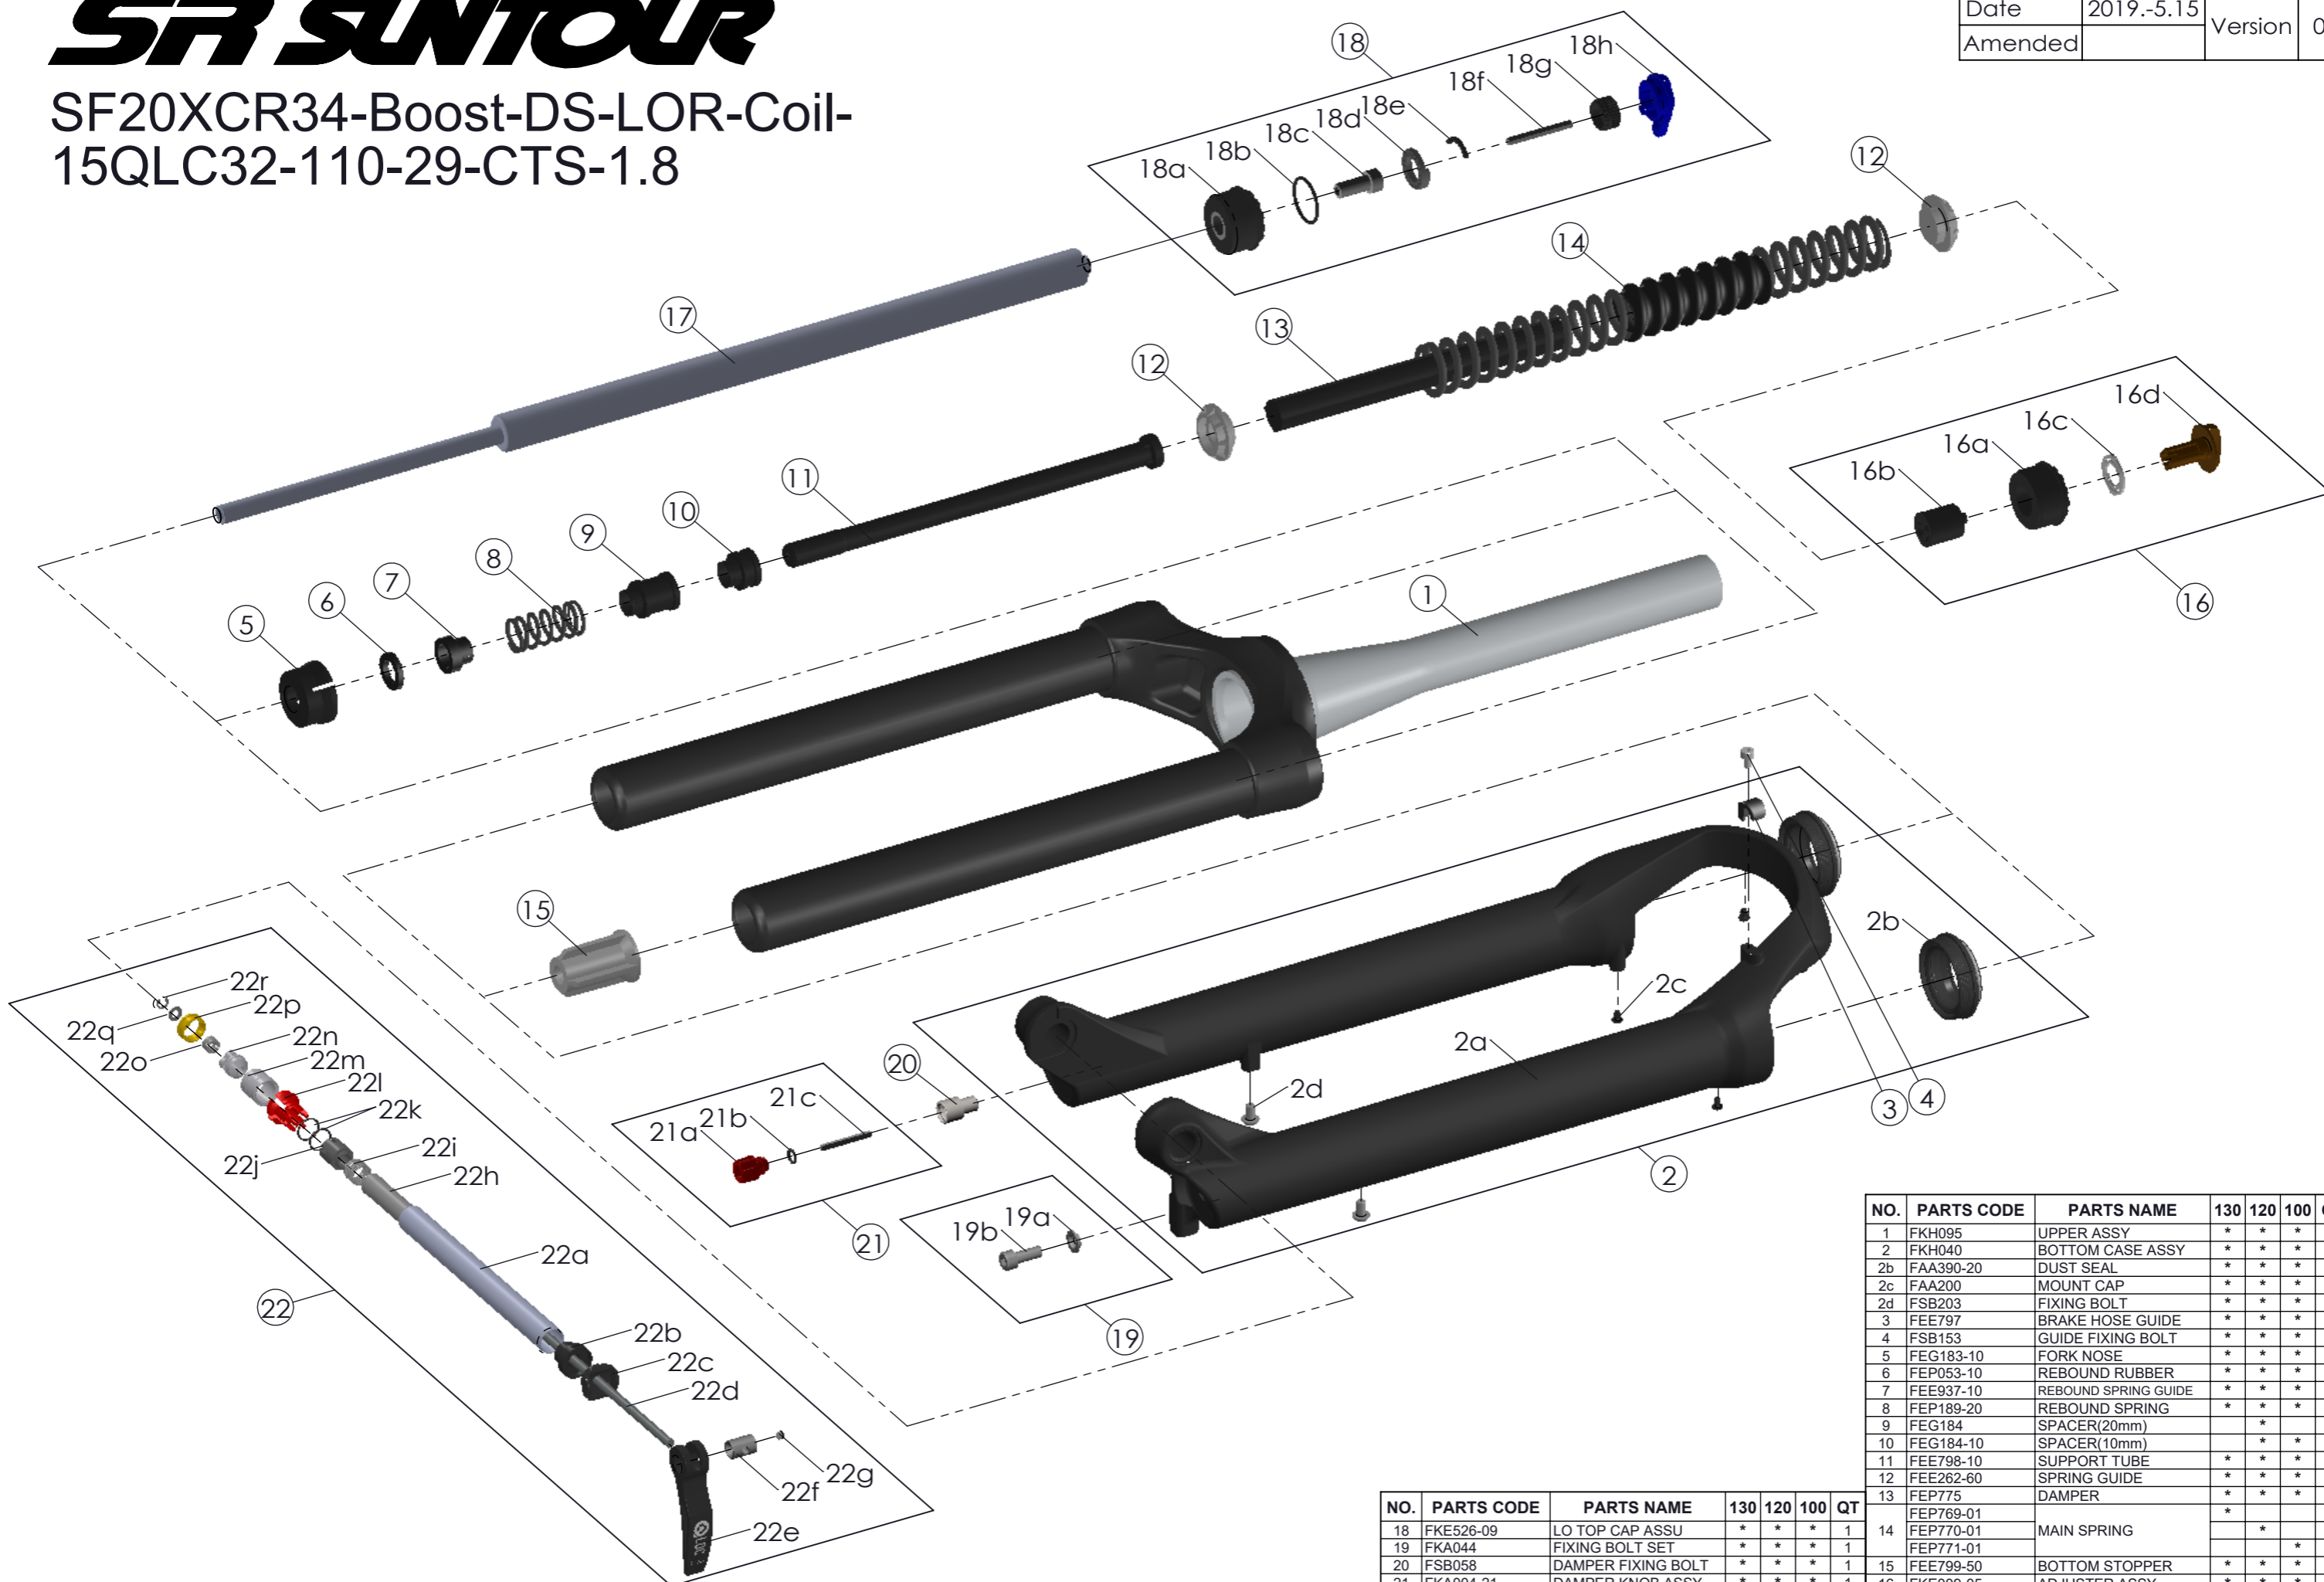

SUNTOUR

SF20XCR34-Boost-DS-LOR-Coil-
15QLC32-110-29-CTS-1.8

Date	2019.-5.15	Version	0
Amended			

NO.	PARTS CODE	PARTS NAME	130	120	100	QT
1	FKH095	UPPER ASSY	*	*	*	1
2	FKH040	BOTTOM CASE ASSY	*	*	*	1
2b	FAA390-20	DUST SEAL	*	*	*	2
2c	FAA200	MOUNT CAP	*	*	*	2
2d	FSB203	FIXING BOLT	*	*	*	2
3	FEE797	BRAKE HOSE GUIDE	*	*	*	1
4	FSB153	GUIDE FIXING BOLT	*	*	*	1
5	FEG183-10	FORK NOSE	*	*	*	1
6	FEP053-10	REBOUND RUBBER	*	*	*	1
7	FEE937-10	REBOUND SPRING GUIDE	*	*	*	1
8	FEP189-20	REBOUND SPRING	*	*	*	1
9	FEG184	SPACER(20mm)		*	*	1
10	FEG184-10	SPACER(10mm)		*	*	1
11	FEE798-10	SUPPORT TUBE	*	*	*	1
12	FEE262-60	SPRING GUIDE	*	*	*	2
13	FEP775	DAMPER	*	*	*	1
	FEP769-01		*	*	*	1
14	FEP770-01	MAIN SPRING		*	*	1
	FEP771-01			*	*	1
15	FEE799-50	BOTTOM STOPPER	*	*	*	1
21	FKA004-21	DAMPER KNOB ASSY	*	*	*	1
16	FKE009-05	ADJUSTER ASSY	*	*	*	1
22	FKA100-25	15QLC32-110 AXLE SET	*	*	*	1
17	FUN082-40	LO-R UNIT	*	*	*	1

NO.	PARTS CODE	PARTS NAME	130	120	100	QT
18	FKE526-09	LO TOP CAP ASSU	*	*	*	1
19	FKA044	FIXING BOLT SET	*	*	*	1
20	FSB058	DAMPER FIXING BOLT	*	*	*	1
19b	FKA004-21	DAMPER KNOB ASSY	*	*	*	1
19a	FKA004-21	DAMPER KNOB ASSY	*	*	*	1