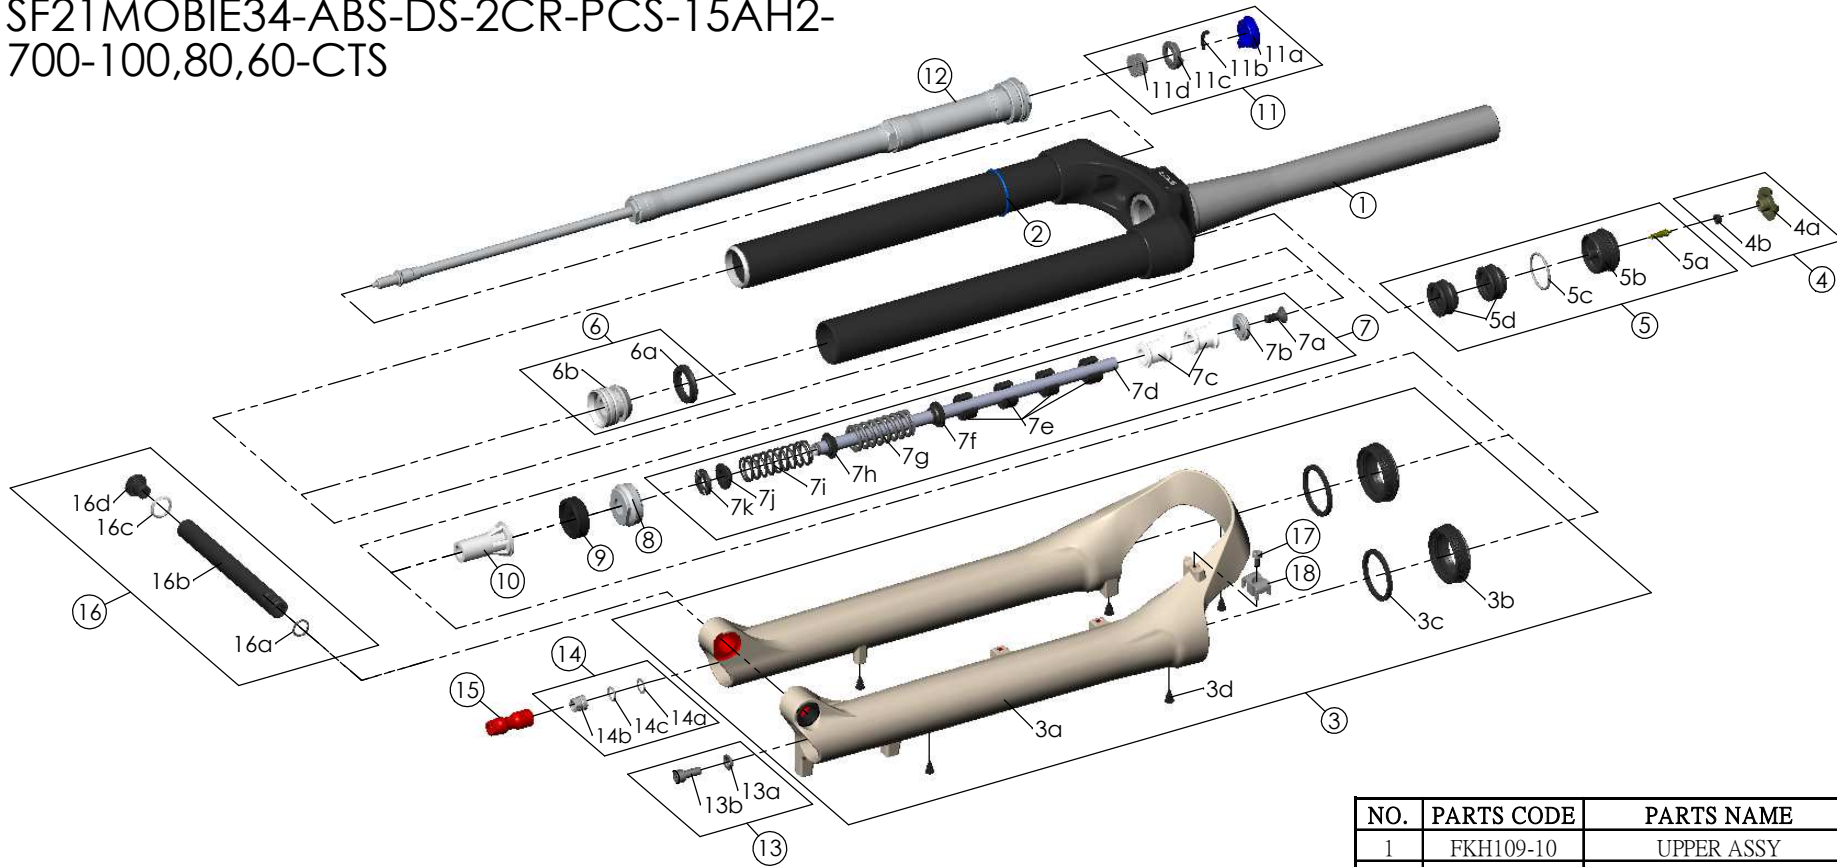

SF21 MOBI E34-ABS-DS-2CR-PCS-15AH2-700-100,80,60-CTS

Date	2020-7-05	Version	0
Amended			

NO.	PARTS CODE	PARTS NAME	100	80	60	QT
11	FKE562-12	LO-R KNOB ASSY	*	*	*	1
12	FUN171-35	2CR-PCS UNIT	*	*	*	1
13	FKA044	FIXING BOLT SET	*	*	*	1
14	FKE436-04	FIXING NUT SET	*	*	*	1
15	FEG494-10	REBOUND KNOB	*	*	*	1
16	FKA117-02	15AH2-100 AXLE SET	*	*	*	1
17	FSB153	GUIDE FIXING BOLT	*	*	*	1
18	FEG519	CABLE GUIDE	*	*	*	1

NO.	PARTS CODE	PARTS NAME	100	80	60	QT
1	FKH109-10	UPPER ASSY	*	*	*	1
2	FAA397-30	O RING	*	*	*	1
3	FKH103-10	BOTTOM CASE ASSY	*	*	*	1
3b	FAA390	DUST SEAL 34	*	*	*	2
3c	FAA388-10	OIL WIPER 34	*	*	*	2
3d	FAA199	MOUNT CAP	*	*	*	5
4	FKE076-50	VALVE CAP ASSY	*	*	*	1
5	FKE075-18	AIR CAP ASSY	*	*	*	1
6	FKE091-40	PISTON UNIT	*	*	*	1
7	FKE498-32	SUPPORT TUBE ASSY	*	*	*	1
7e	FEG244	REBOUND SPACER	*			0
				*		2
					*	4
8	FEG211	FORK NOSE	*	*	*	1
9	FEP687	BOTTOM BUMPER	*	*	*	1
10	FEG360-50	BOTTOM STOPPER	*	*	*	1