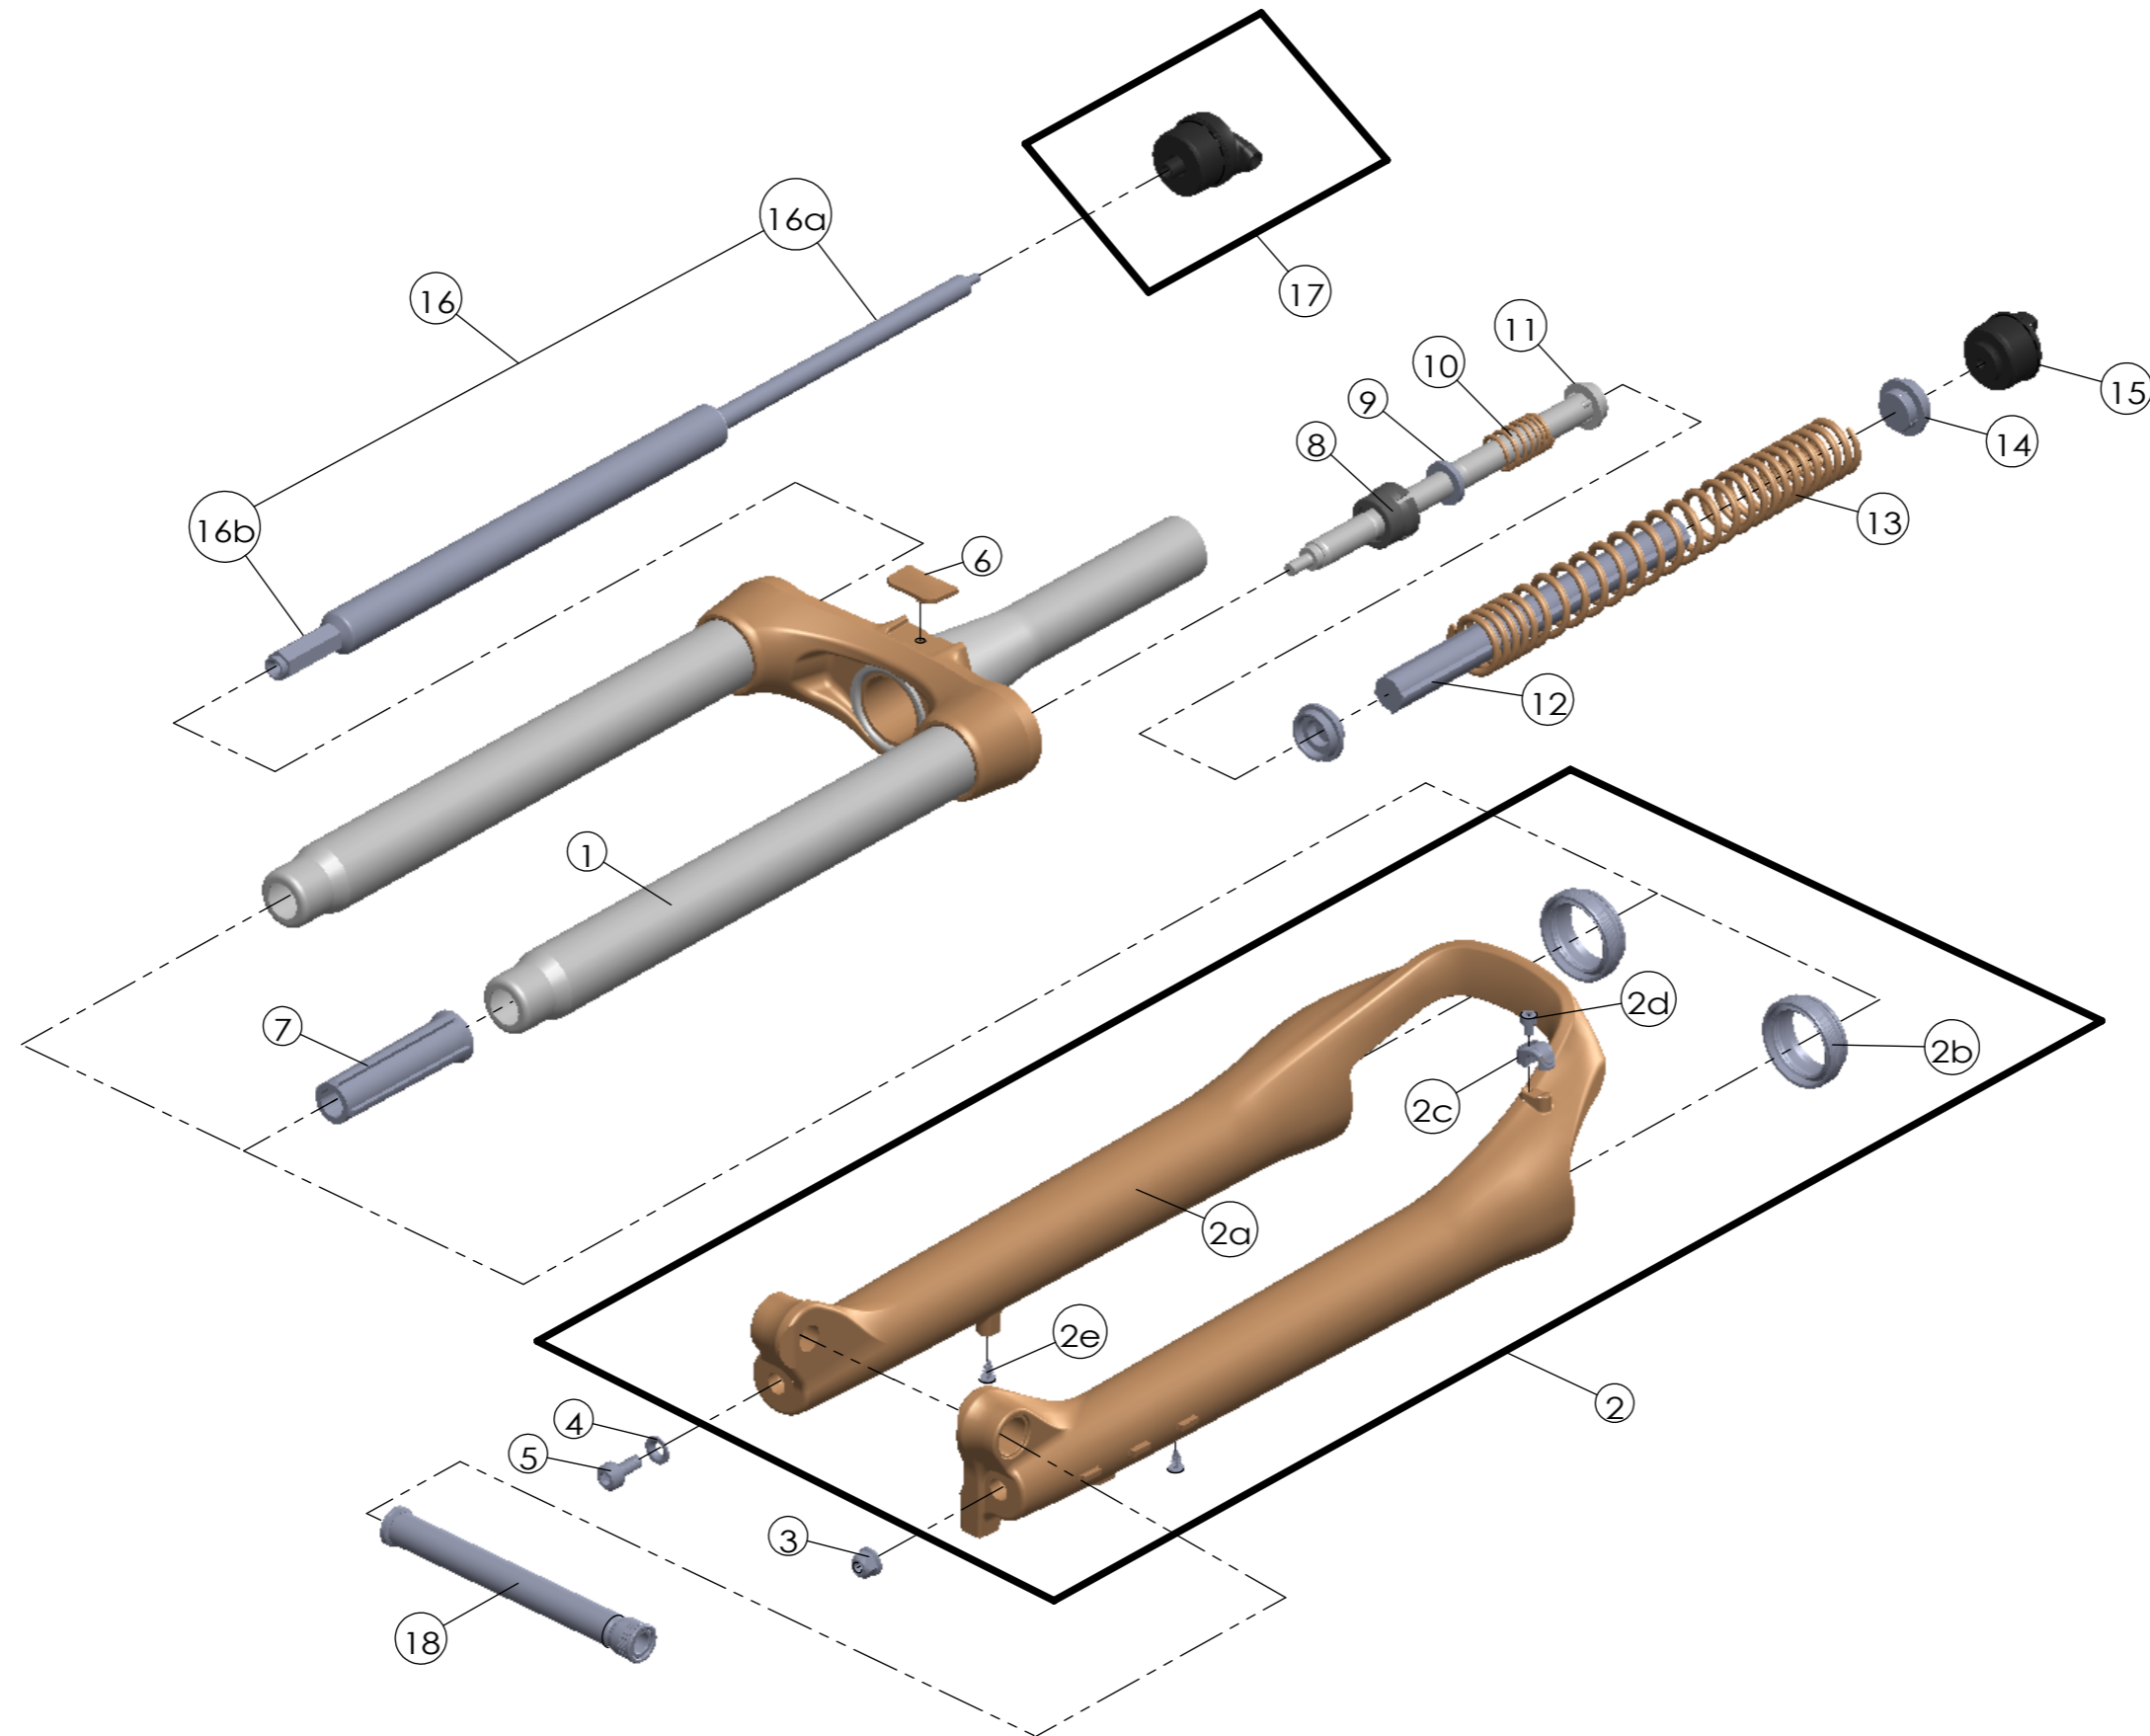

SUNTOUR

SF21-MOBIE-A32-DS-RL-15AH2-29-63,75

Date	2022.07.15	Version	1
Amended			

NO.	PART NAME	PART CODE	QTY.	
			63	75
1	UPPER ASSY	FKZ128-04	1	1
2	BOTTOM CASE ASSY	FKZ130-20	1	1
2a	BOTTOM CASE	FPB485-10	1	1
2b	DUST SEAL	FAA169-20	2	2
2c	HOSE GUIDE	FEG166	1	1
2d	BOLT	FSB153	1	1
2e	MOUNT CAP	FAA199	2	2
3	FIXING NUT	FSN023	1	1
4	WASHER	FSW025	1	1
5	FIXING BOLT	FSB070	1	1
6	BRACE COVER	FEG394	1	1
7	BOTTOM STOPPER	FEE806-80	1	1
8	FROK NOSE	FEE805	1	1
9	REBOUND RUBBER	FEP053	1	1
10	REBOUND SPRING	FEP189-20	1	1
11	SUPPORT TUBE	FEE800	1	-
		FEG175	-	1
12	DAMPER	FEP320-51	1	-
		FEP661-21	-	1
13	MAIN SPRING	FEP833	1	-
		FEP832	-	1
14	SPRING GUIDE	FEE434-10	2	-
		FEE262-30	-	2
15	ADJUSTER ASSY	FKE009-21	1	1
16	DAMPER UNIT	FUN015-08	1	1
16a	DAMPER BOLT	FEN015-00	1	1
16b	SUPPORT TUBE	FEE314-14	1	1
17	LO ADJUST SYSTEM	FKE028-38	1	1
17a	LO KNOB	FEG426	1	1
18	15AH2 AXLE SET	FKA117-02	1	1