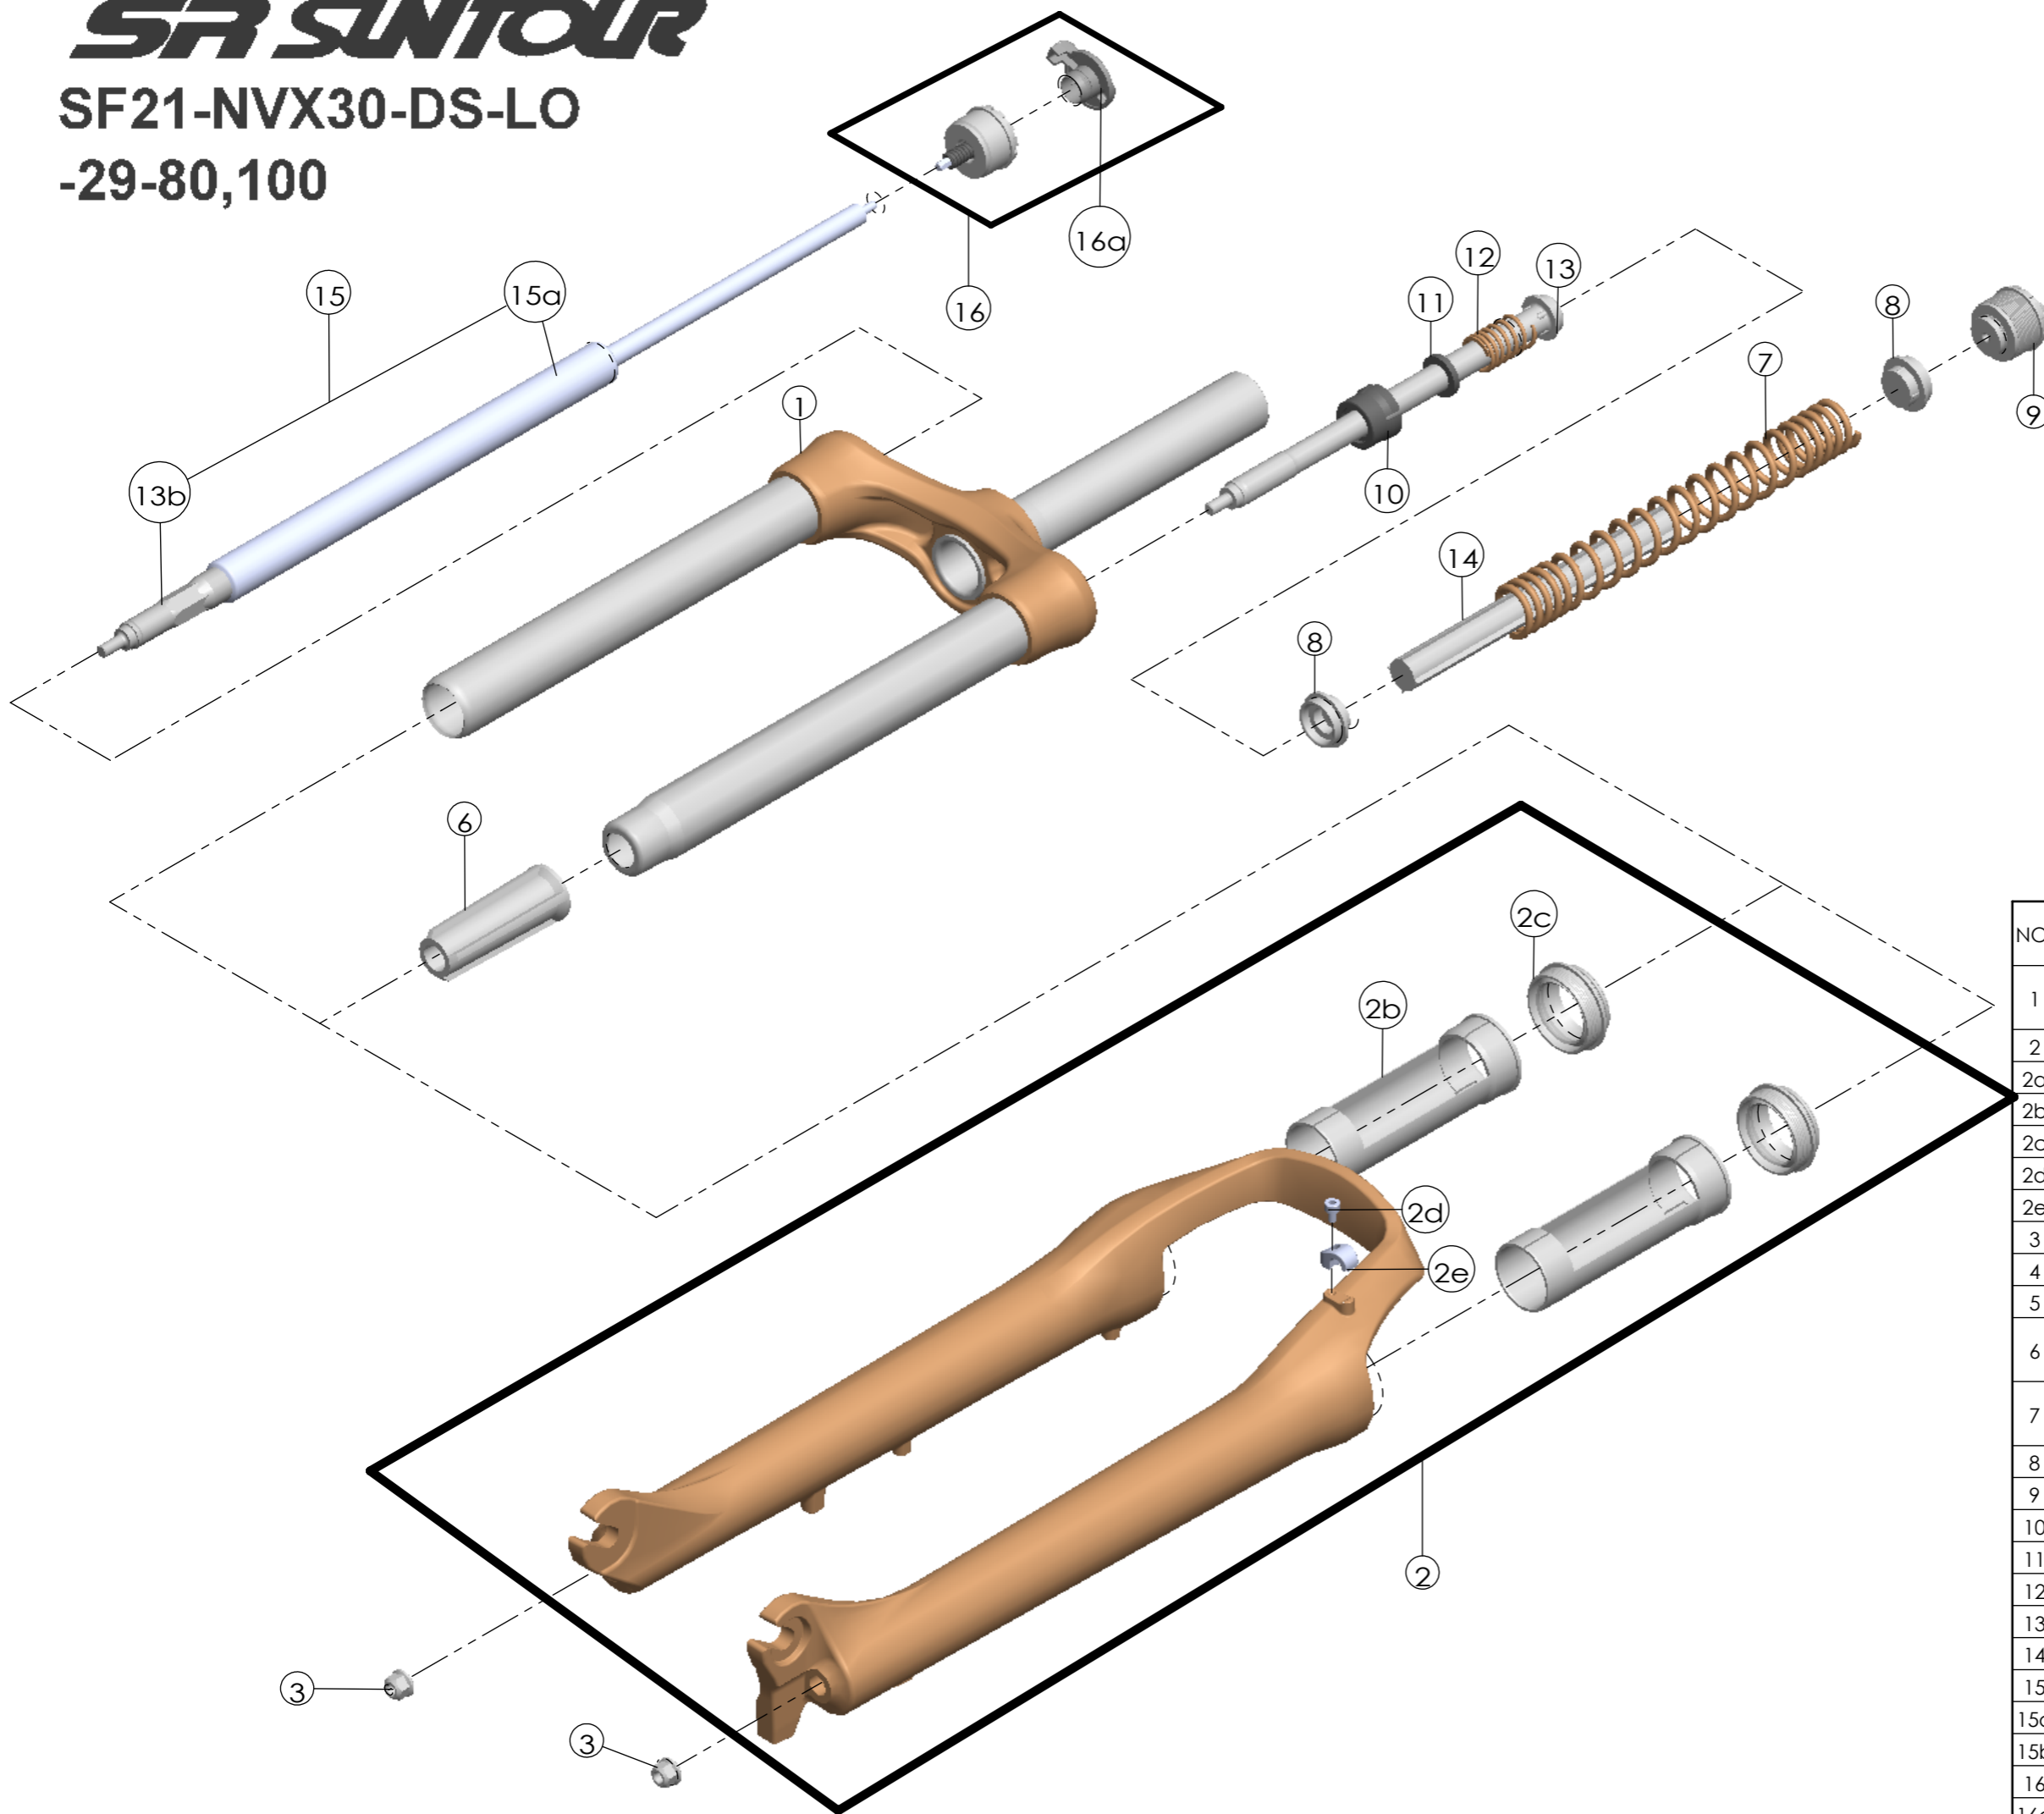

Date	2020.11.26	Version	1
Amended			

NO.	PART NAME	PART CODE	QTY.	
			80	100
1	UPPER ASSY	FKZ120-02	1	-
		FKZ120-03	-	1
2	BOTTOM CASE ASSY	FKZ145-10	1	1
2a	BOTTOM CASE	FPB450	1	1
2b	SLIDER SLEEVE	FEE785	2	2
2c	DUST SEAL	FAA070-10	2	2
2d	BOLT	FSB153	1	1
2e	HOSE GUIDE	FEG166	1	1
3	FIXING NUT	FSN023	1	1
4	FIXING BOLT	FSB071	1	1
5	WASHER	FSW025	1	1
6	SUPPORT TUBE	FEE959-10	1	-
		FEE959-00	-	1
7	MAIN SPRING	FEP766	1	-
		FEP767	-	1
8	SPRING GUIDE	FEE434-10	2	2
9	ADJUST SYSTEM	FKE009-11	1	1
10	FORK NOSE	FEE805	1	1
11	REBOUND RUBBER	FEP053	1	1
12	REBOUND SPRING	FEP189-20	1	1
13	SUPPORT TUBE	FEE960	1	1
14	DAMPER	FEP320-20	1	1
15	DAMPER UNIT	FUN006-29	1	1
15a	DAMPER BODY	FUN006-20	1	1
15b	SUPPORT TUBE	FEE314-12	1	1
16	LO ADJUST SYSTEM	FKE028-28	1	1
16a	LO KNOB	FEG426	1	1