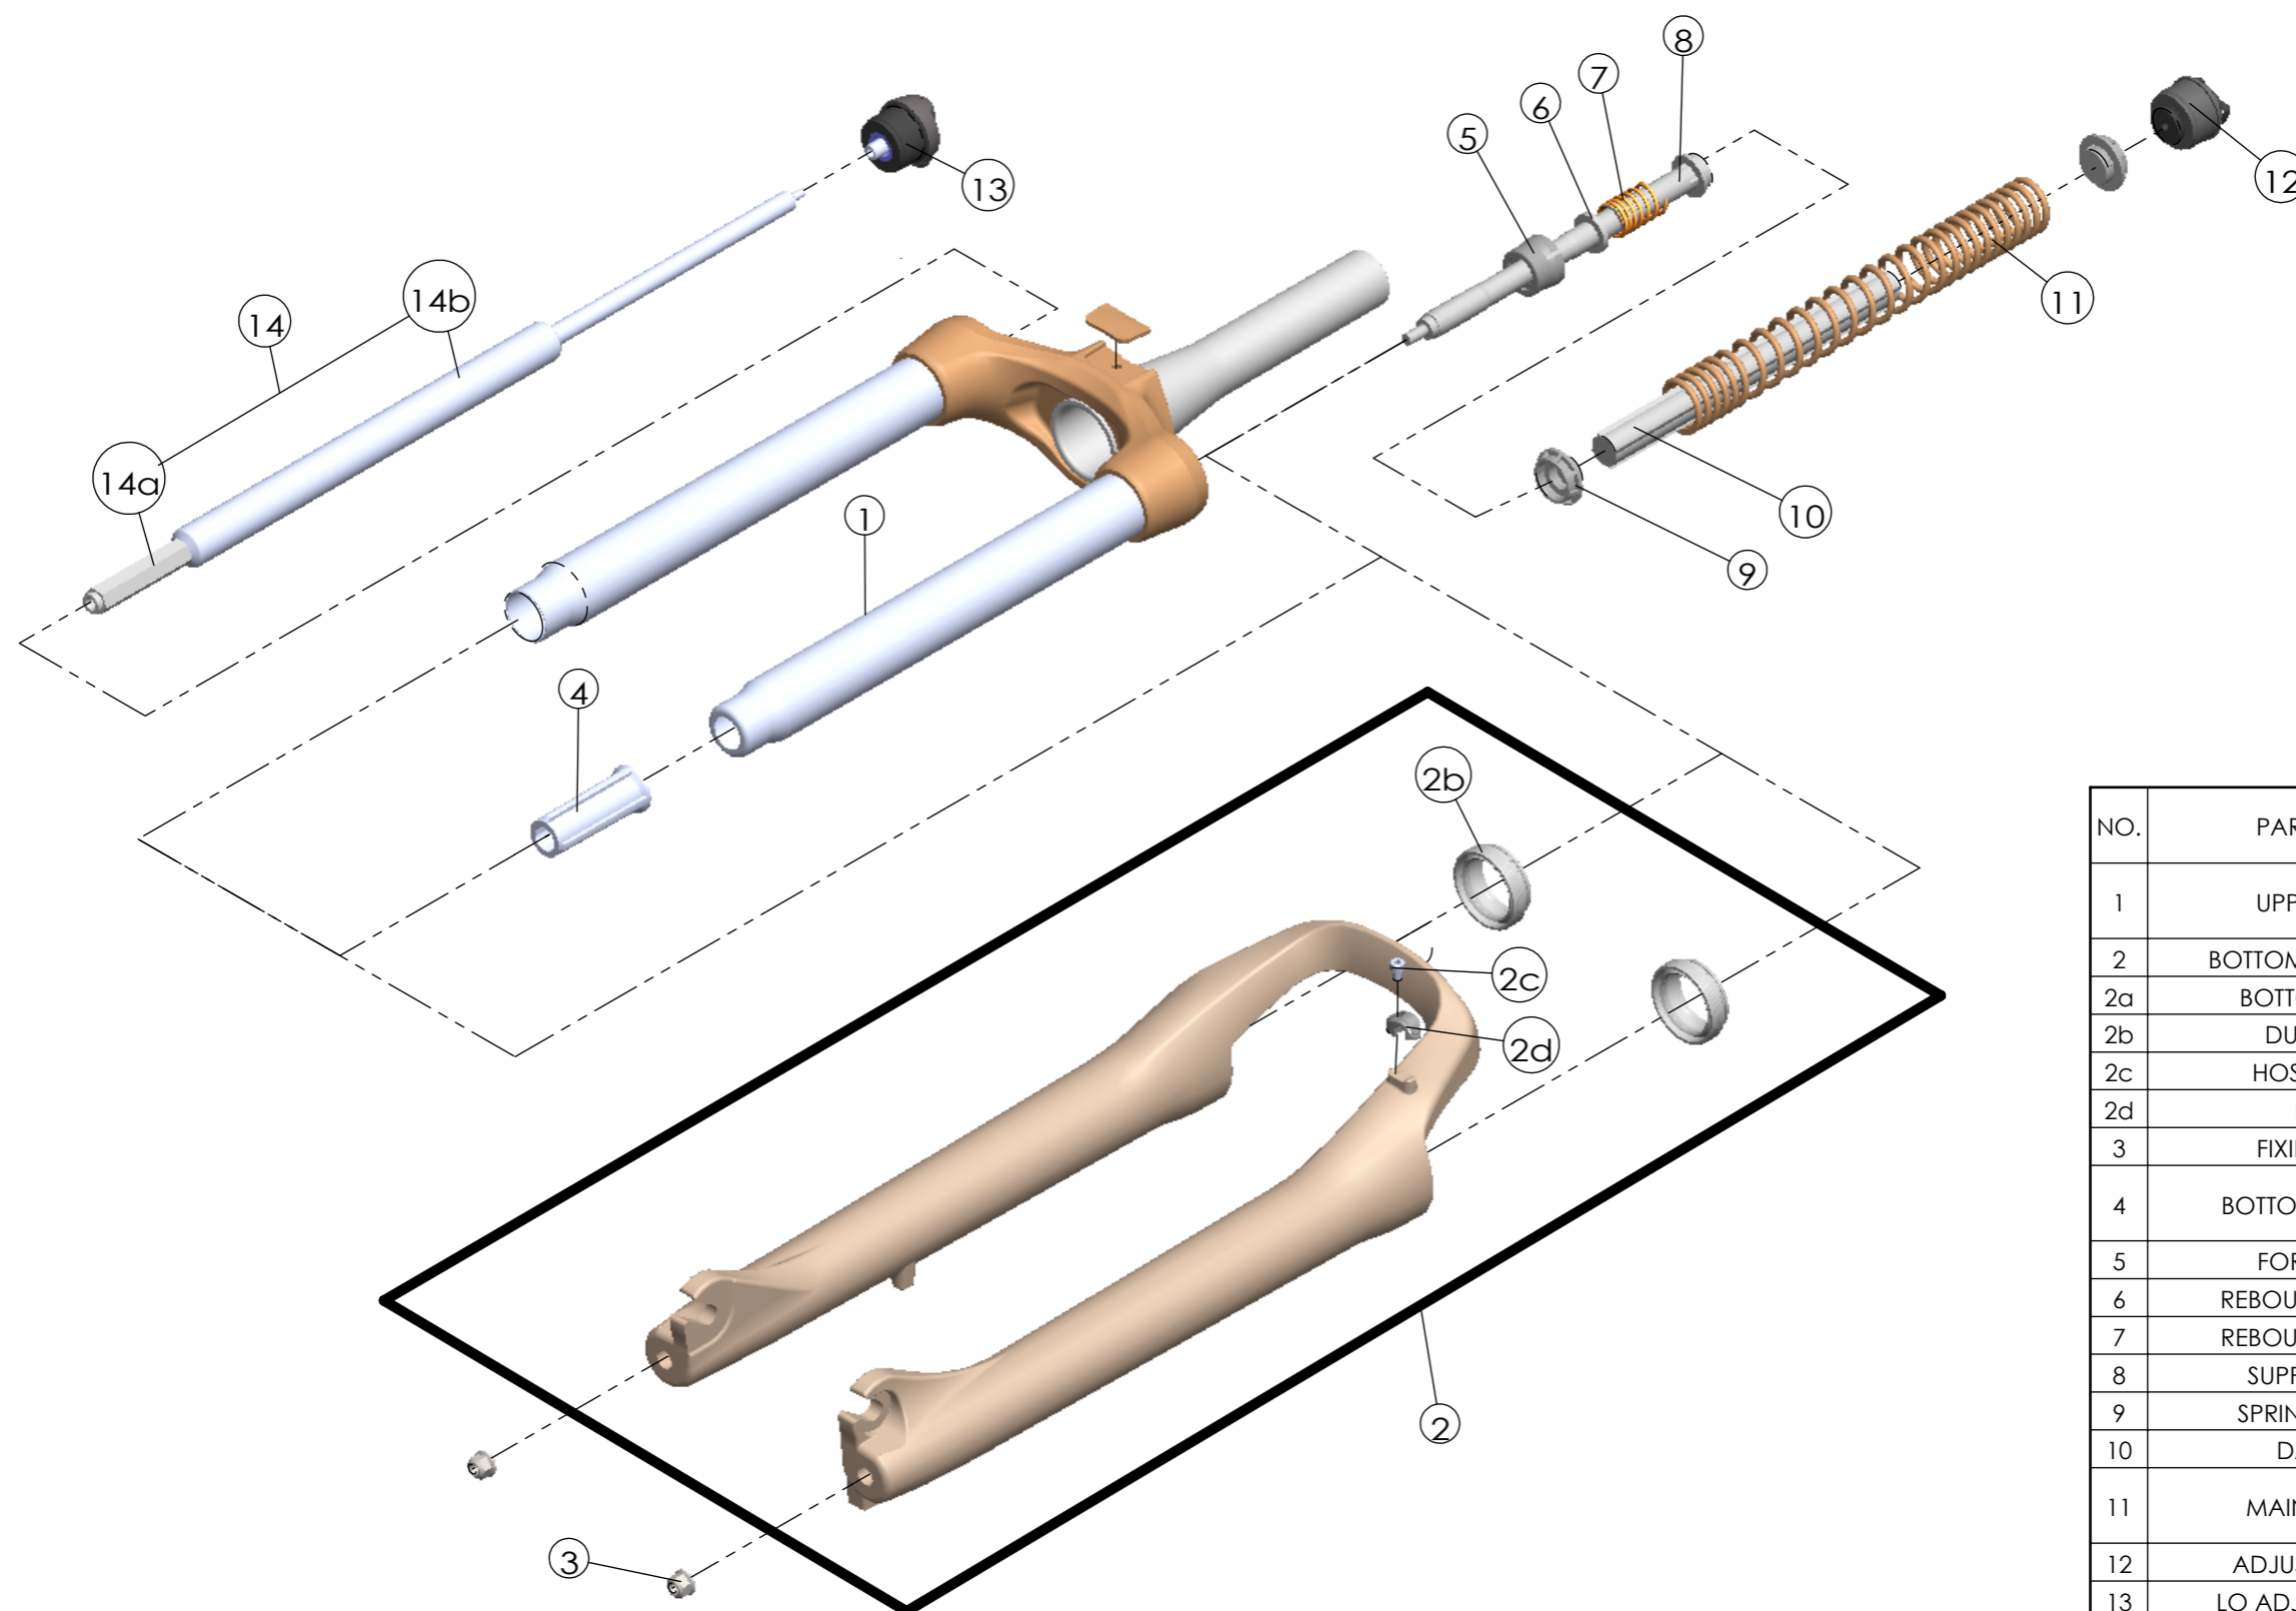

Date	2020.12.01	Version	1
Amended			

NO.	PART NAME	PART CODE	QTY.	
			80	100
1	UPPER ASSY	FKZ146-04	1	-
		FKZ146-06	-	1
2	BOTTOM CASE ASSY	FK147-10	1	1
2a	BOTTOM CASE	FPB505	1	1
2b	DUST SEAL	FAA169-20	2	2
2c	HOSE GUIDE	FEG166	1	1
2d	BOLT	FSB153	1	1
3	FIXING NUT	FSN023	2	2
4	BOTTOM STOPPER	FEE806-80	1	-
		FEE806-20	-	1
5	FORK NOSE	FEE805	1	1
6	REBOUND RUBBER	FEP053	1	1
7	REBOUND SPRING	FEP189-20	1	1
8	SUPPOR TUBE	FEG175	1	1
9	SPRING GUIDE	FEE262-30	2	2
10	DAMPER	FEP661-10	1	1
11	MAIN SPRING	FEP832	1	-
		FEP758-10	-	1
12	ADJUST SYSTEM	FKE009-21	1	1
13	LO ADJUST SYSTEM	FKE310-12	1	1
14	DAMPER UNIT	FUN015-08	1	1
14a	DAMPER BODY	FUN015-00	1	-
		FUN015-70	-	1
14b	SUPPORT TUBE	FEE314-14	1	-
		FEE314-12	-	1