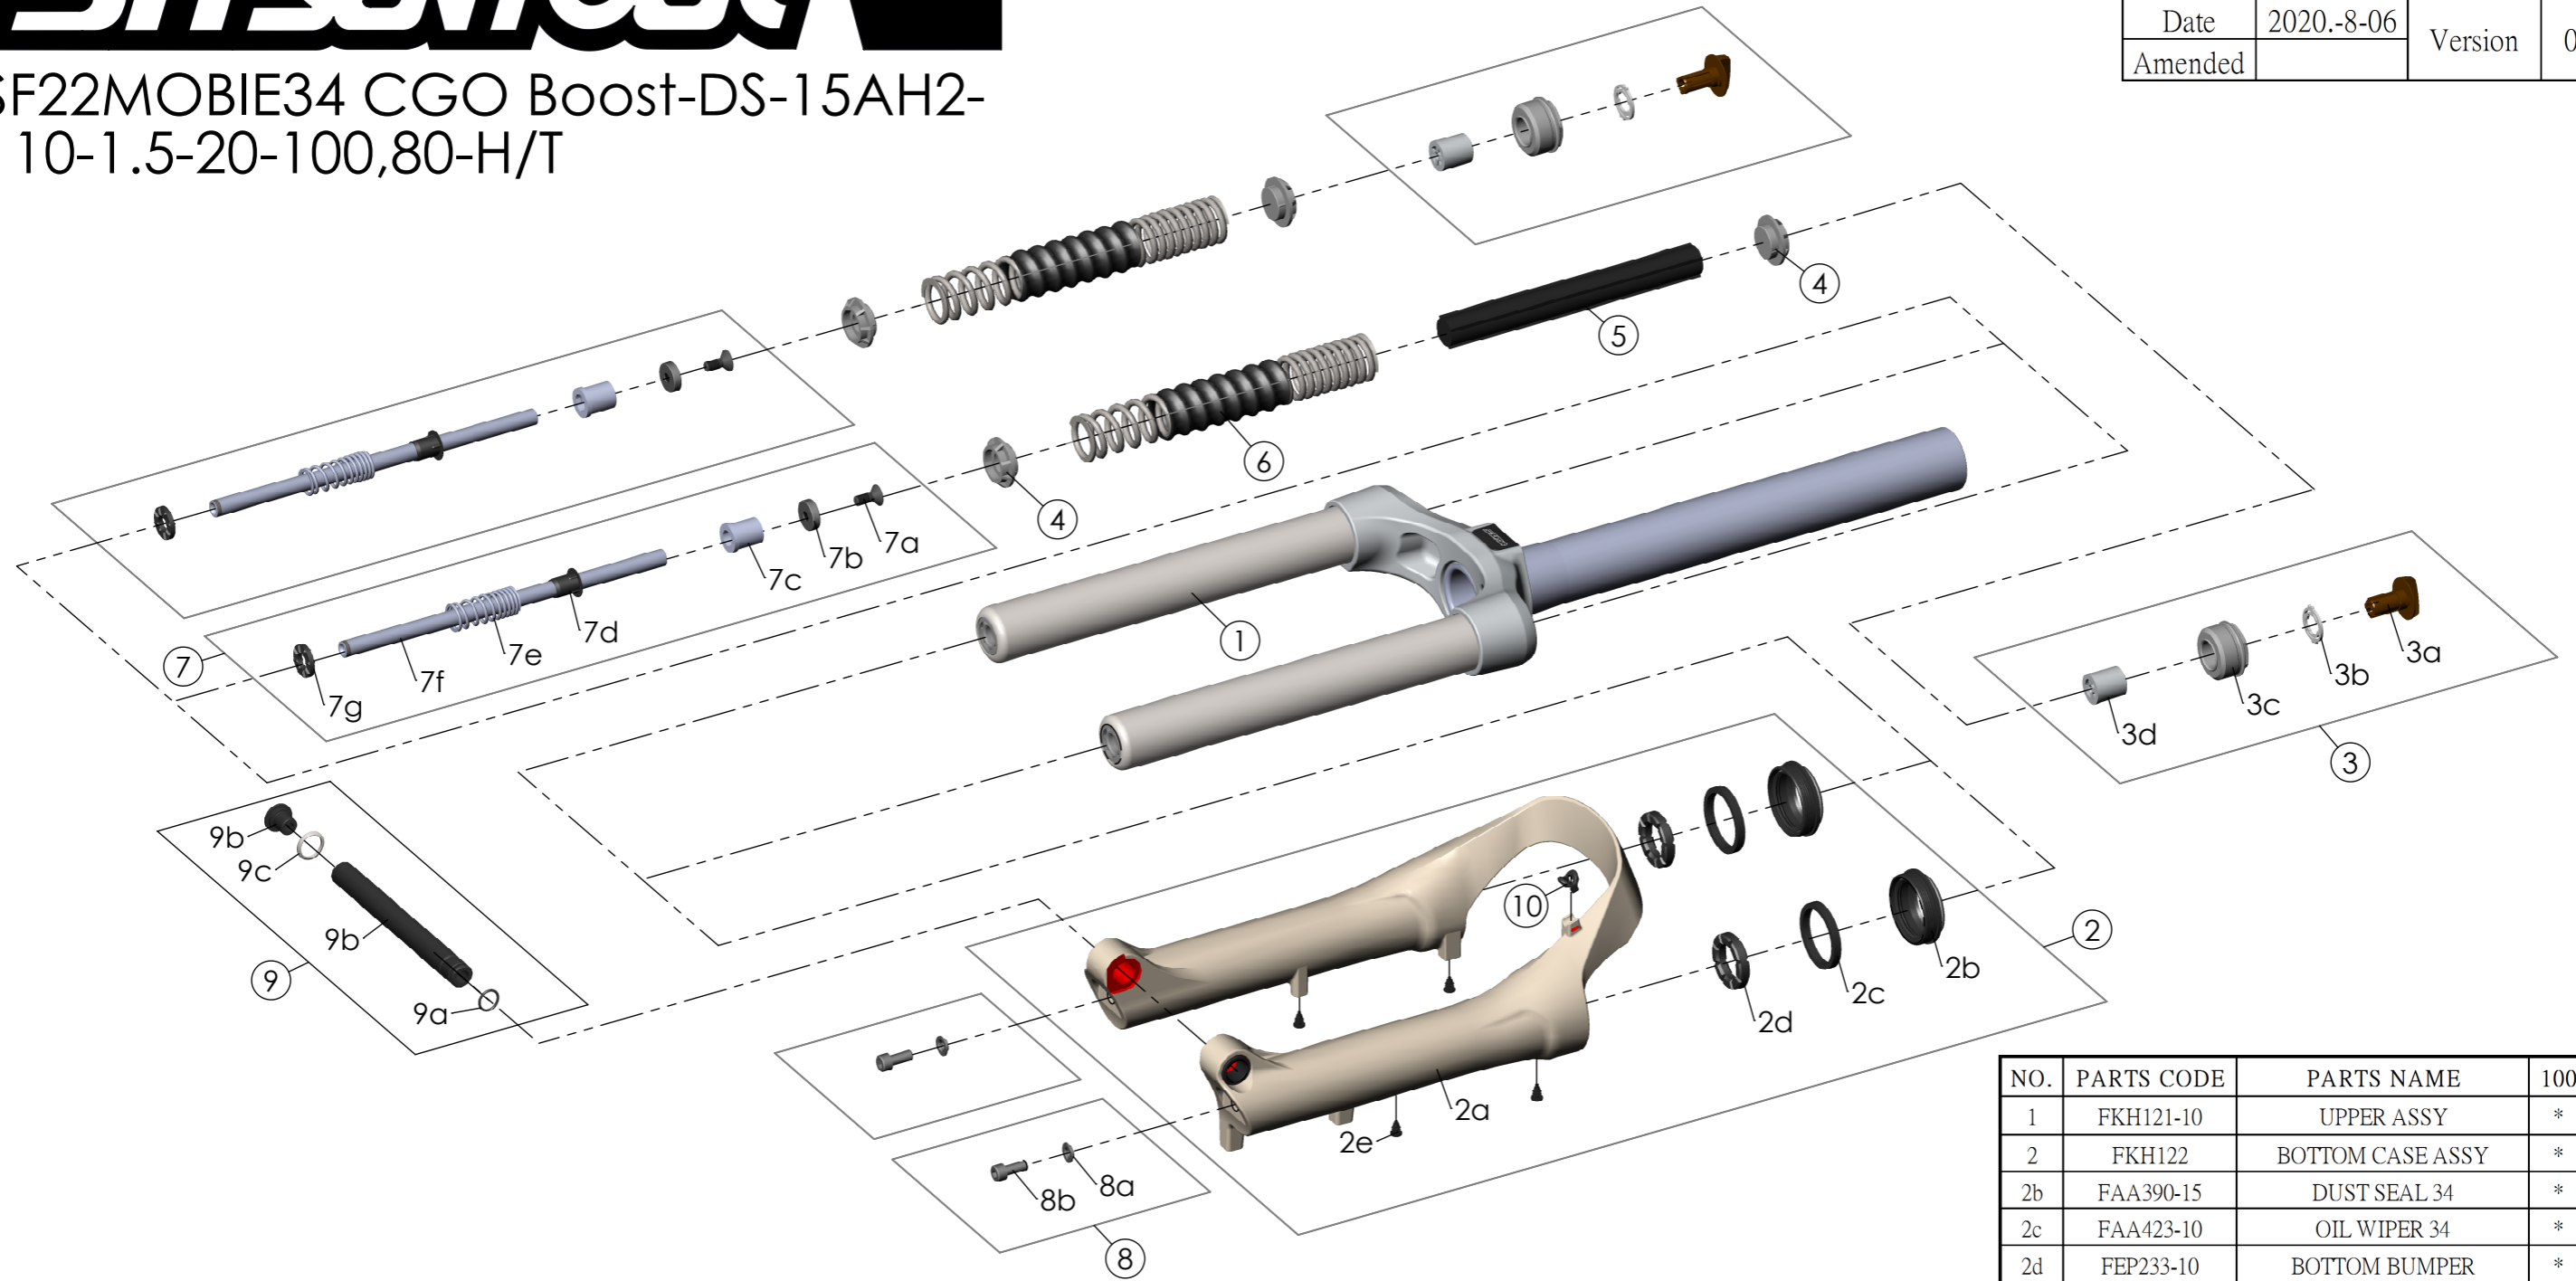

SR SUNTOUR

SF22MOBIE34 CGO Boost-DS-15AH2-110-1.5-20-100,80-H/T

| | | | |
|---------|------------|---------|---|
| Date | 2020.-8-06 | Version | 0 |
| Amended | | | |

| NO. | PARTS CODE | PARTS NAME | 100 | 80 | QT |
|-----|------------|-------------------------|-----|----|----|
| 1 | FKH121-10 | UPPER ASSY | * | * | 1 |
| 2 | FKH122 | BOTTOM CASE ASSY | * | * | 1 |
| 2b | FAA390-15 | DUST SEAL 34 | * | * | 2 |
| 2c | FAA423-10 | OIL WIPER 34 | * | * | 2 |
| 2d | FEP233-10 | BOTTOM BUMPER | * | * | 2 |
| 2e | FAA199 | MOUNT CAP | * | * | 4 |
| 3 | FKE015-45 | ADJUSTER ASSY | * | * | 2 |
| 4 | FEE262-50 | SPRING GUIDE | * | * | 4 |
| 5 | FEP776-10 | DAMPER | * | * | 1 |
| 6 | FEP862-01 | 22MOBIE34-CGO-20-100 | * | | 2 |
| | FEP868-01 | 22MOBIE34-CGO-20-80 | | * | 2 |
| 7 | FKE554-09 | SUPPORT TUBE ASSY | * | | 2 |
| | FKE554-19 | | | * | 2 |
| 7c | FEE247 | REBOUND SPACER | * | | 0 |
| | | | | * | 2 |
| 8 | FKA044 | FIXING BOLT SET | * | * | 2 |
| 9 | FKA117-00 | 15AH2-110 THRU AXLE SET | * | * | 1 |
| 10 | FEG034 | CABLE CLIP | * | * | 1 |