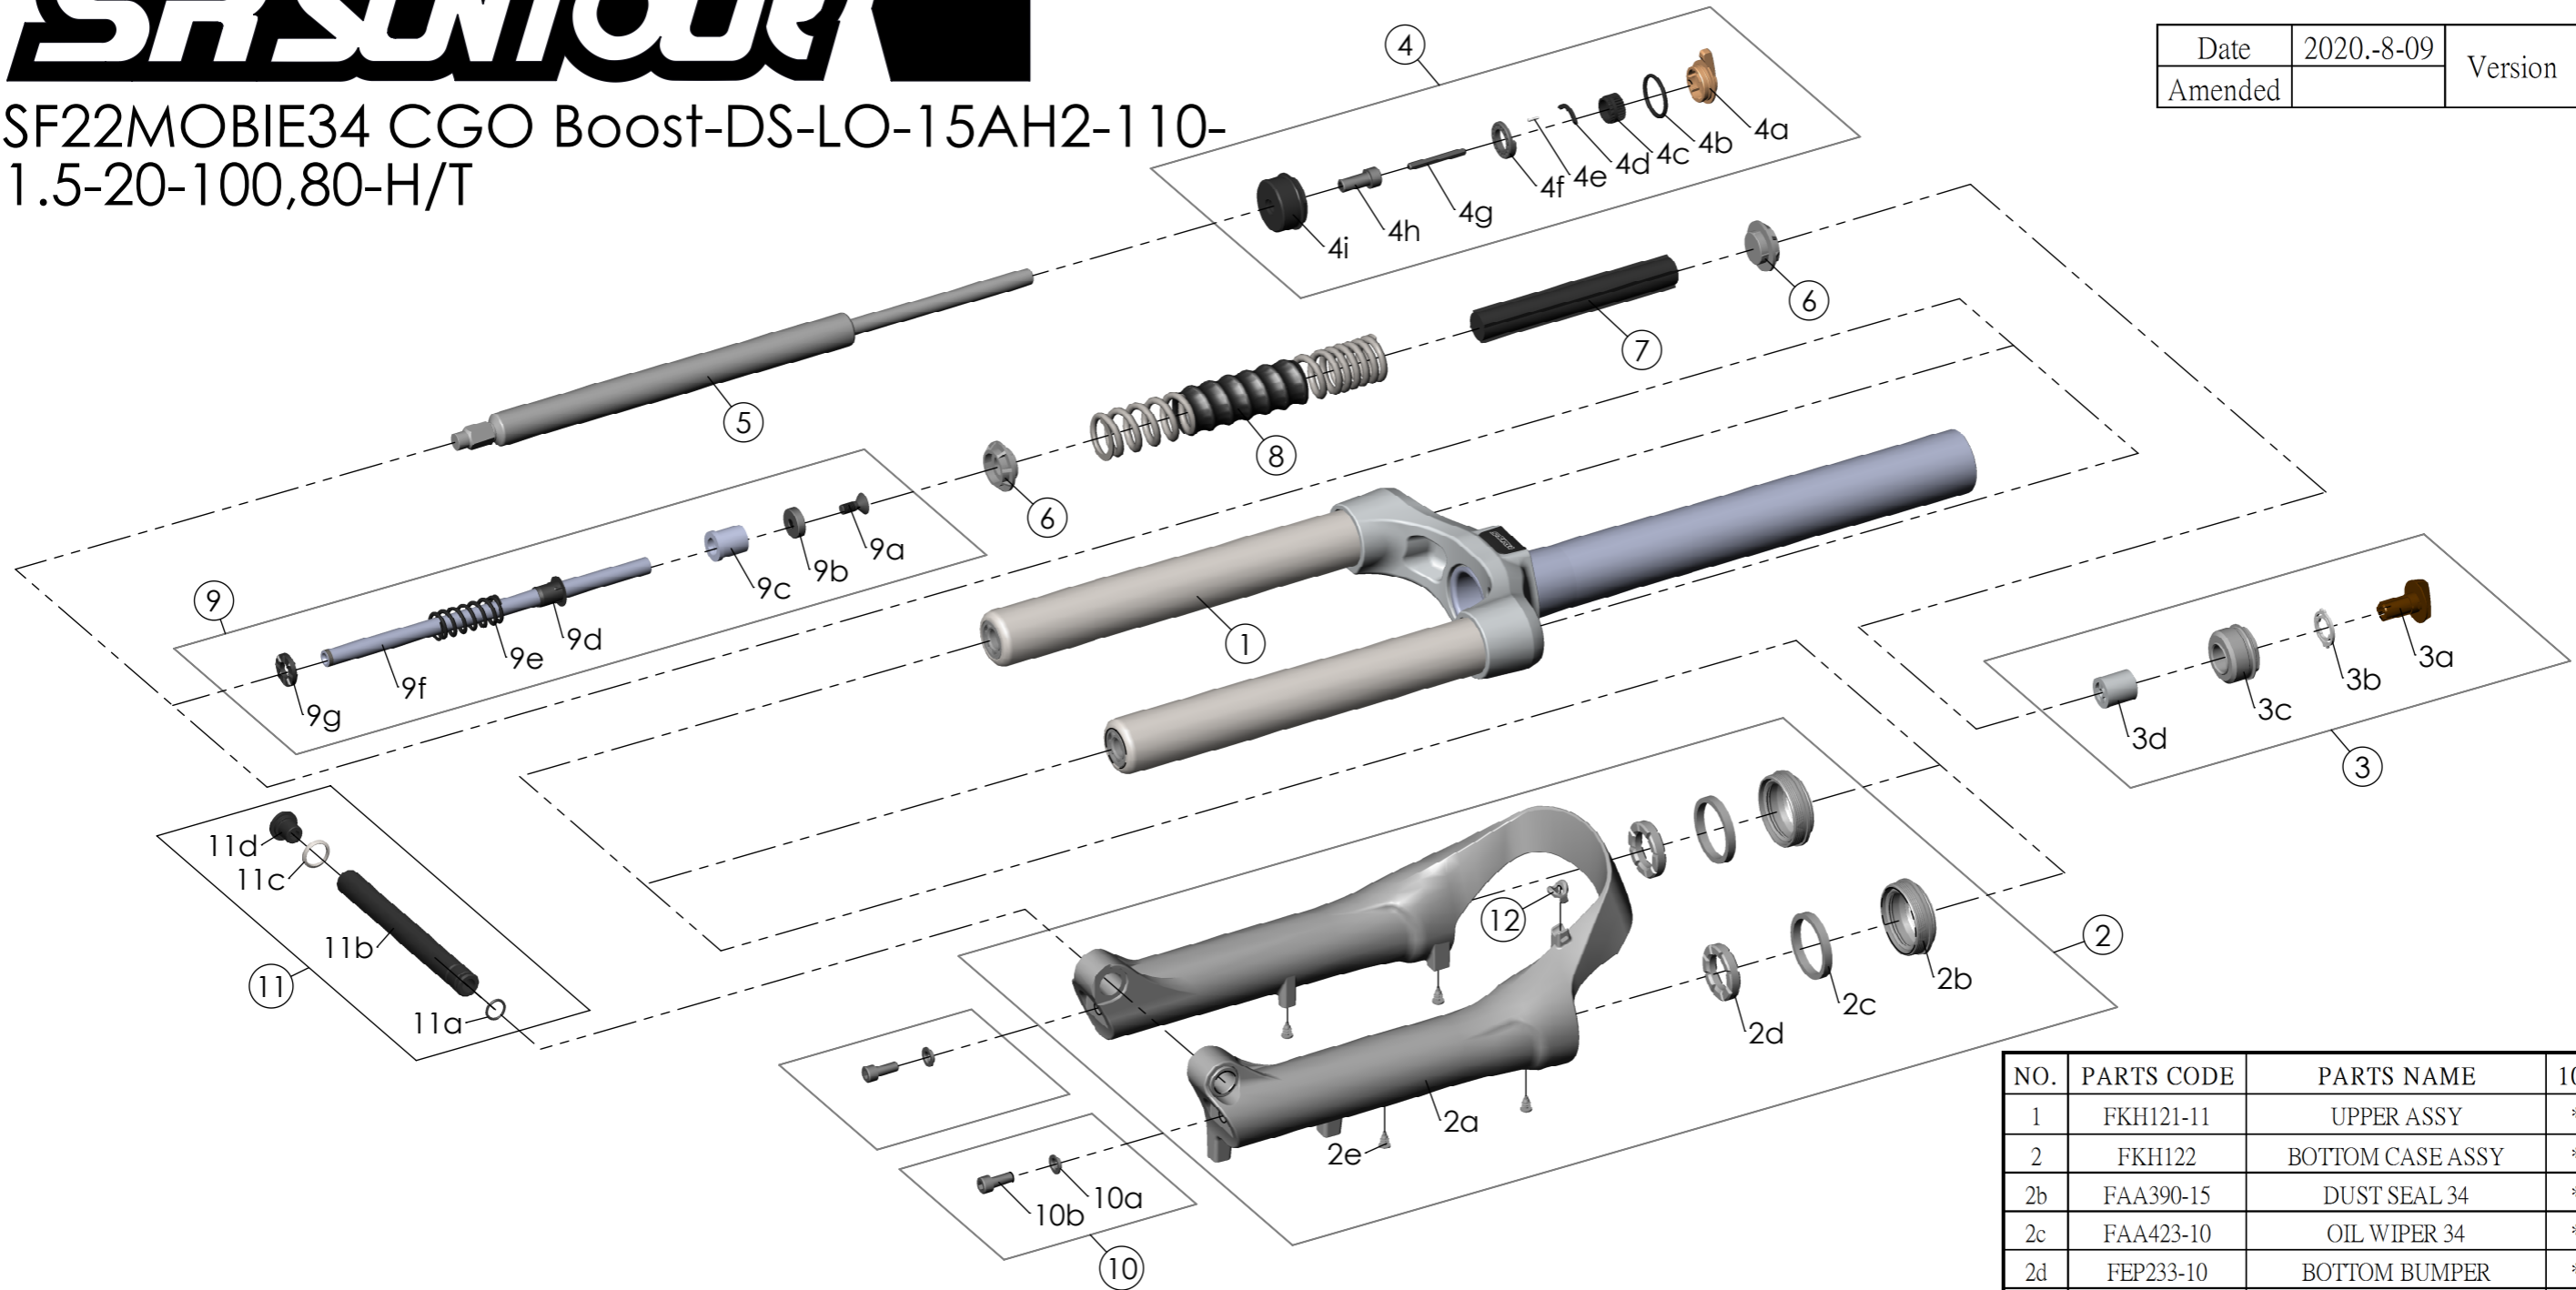

SR SUNTOUR

SF22MOBIE34 CGO Boost-DS-LO-15AH2-110-1.5-20-100,80-H/T

Date	2020.-8-09	Version	0
Amended			

NO.	PARTS CODE	PARTS NAME	100	80	QT
1	FKH121-11	UPPER ASSY	*	*	1
2	FKH122	BOTTOM CASE ASSY	*	*	1
2b	FAA390-15	DUST SEAL 34	*	*	2
2c	FAA423-10	OIL WIPER 34	*	*	2
2d	FEP233-10	BOTTOM BUMPER	*	*	2
2e	FAA199	MOUNT CAP	*	*	4
3	FKE015-45	ADJUSTER ASSY	*	*	1
4	FKE526-22	LO TOP CAP ASSY	*	*	1
5	FUN006-31	LO UNIT	*	*	1
6	FEE262-60	SPRING GUIDE	*	*	2
8	FEP861-01	MAIN SPRING	*		1
	FEP867-01			*	1
9	FKE554-18	SUPPORT TUBE ASSY	*	*	1
9c	FEE247	REBOUND SPACER	*		0
				*	1
10	FKA044	FIXING BOLT SET	*	*	2
11	FKA117-00	15AH2-110 THRU AXLE SET	*	*	1
12	FEG034	CABLE CLIP	*	*	1