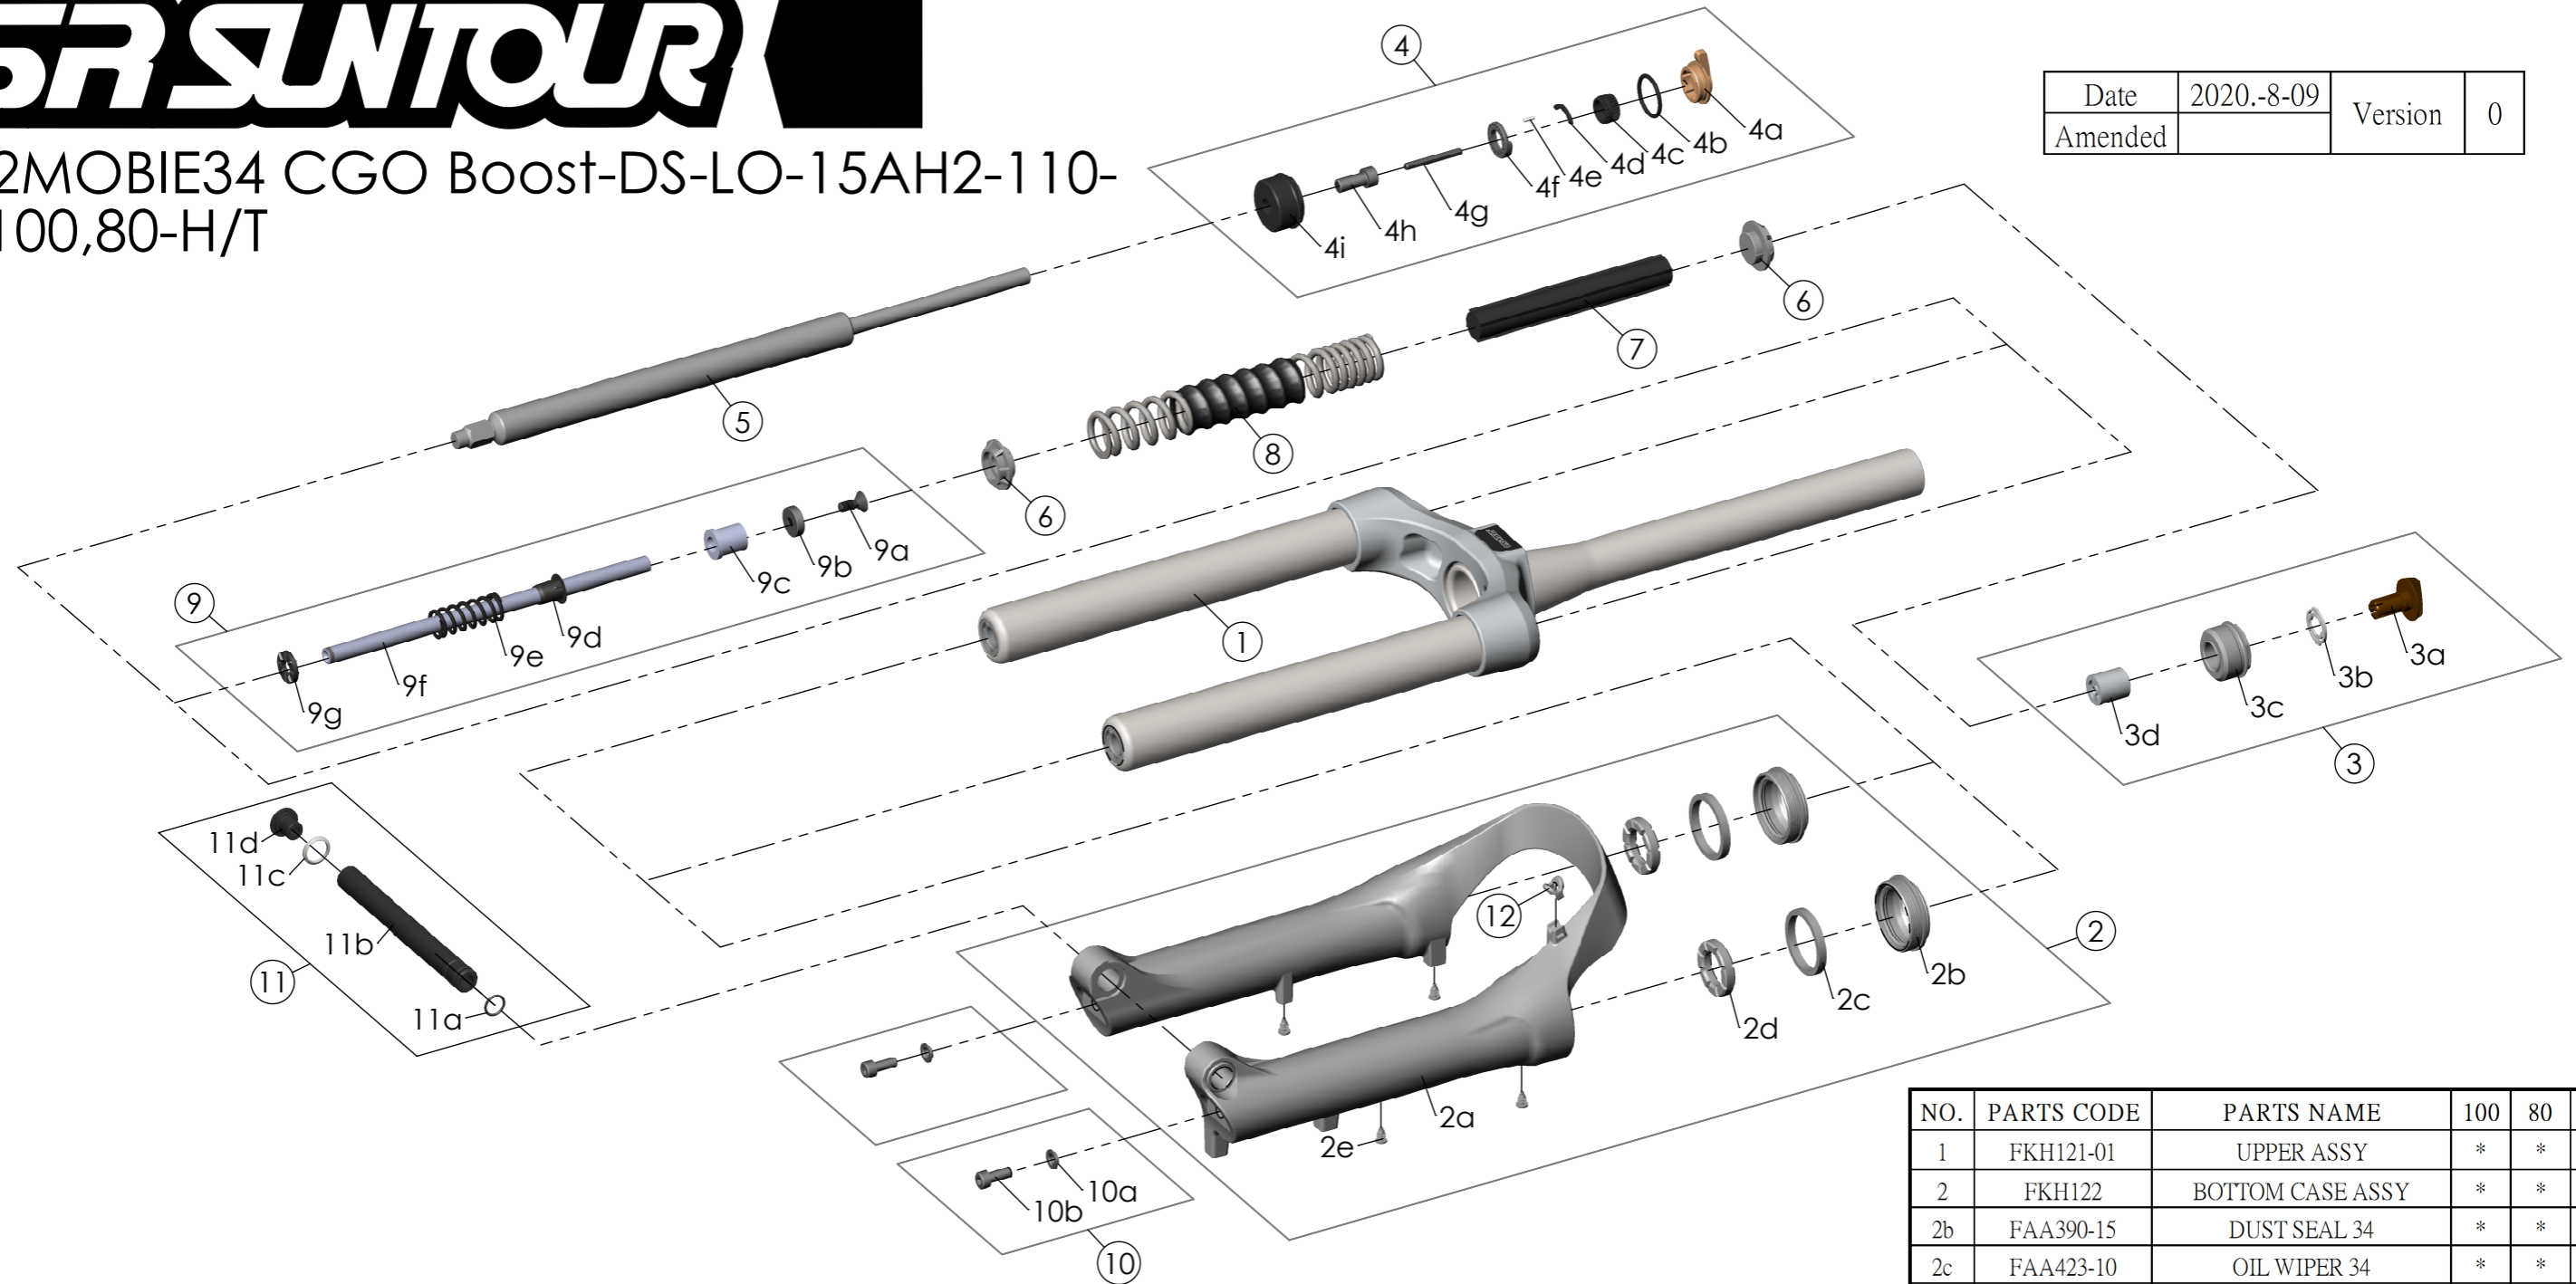

# SR SUNTOUR

SF22MOBIE34 CGO Boost-DS-LO-15AH2-110-20-100,80-H/T

Date	2020.-8-09	Version	0
Amended			

NO.	PARTS CODE	PARTS NAME	100	80	QT
1	FKH121-01	UPPER ASSY	*	*	1
2	FKH122	BOTTOM CASE ASSY	*	*	1
2b	FAA390-15	DUST SEAL 34	*	*	2
2c	FAA423-10	OIL WIPER 34	*	*	2
2d	FEP233-10	BOTTOM BUMPER	*	*	2
2e	FAA199	MOUNT CAP	*	*	4
3	FKE015-45	ADJUSTER ASSY	*	*	1
4	FKE526-22	LO TOP CAP ASSY	*	*	1
5	FUN006-31	LO UNIT	*	*	1
6	FEE262-60	SPRING GUIDE	*	*	2
8	FEP861-01	MAIN SPRING	*		1
	FEP867-01			*	1
9	FKE554-18	SUPPORT TUBE ASSY	*	*	1
9c	FEE247	REBOUND SPACER	*		0
				*	1
10	FKA044	FIXING BOLT SET	*	*	2
11	FKA117-00	15AH2-110 THRU AXLE SET	*	*	1
12	FEG034	CABLE CLIP	*	*	1