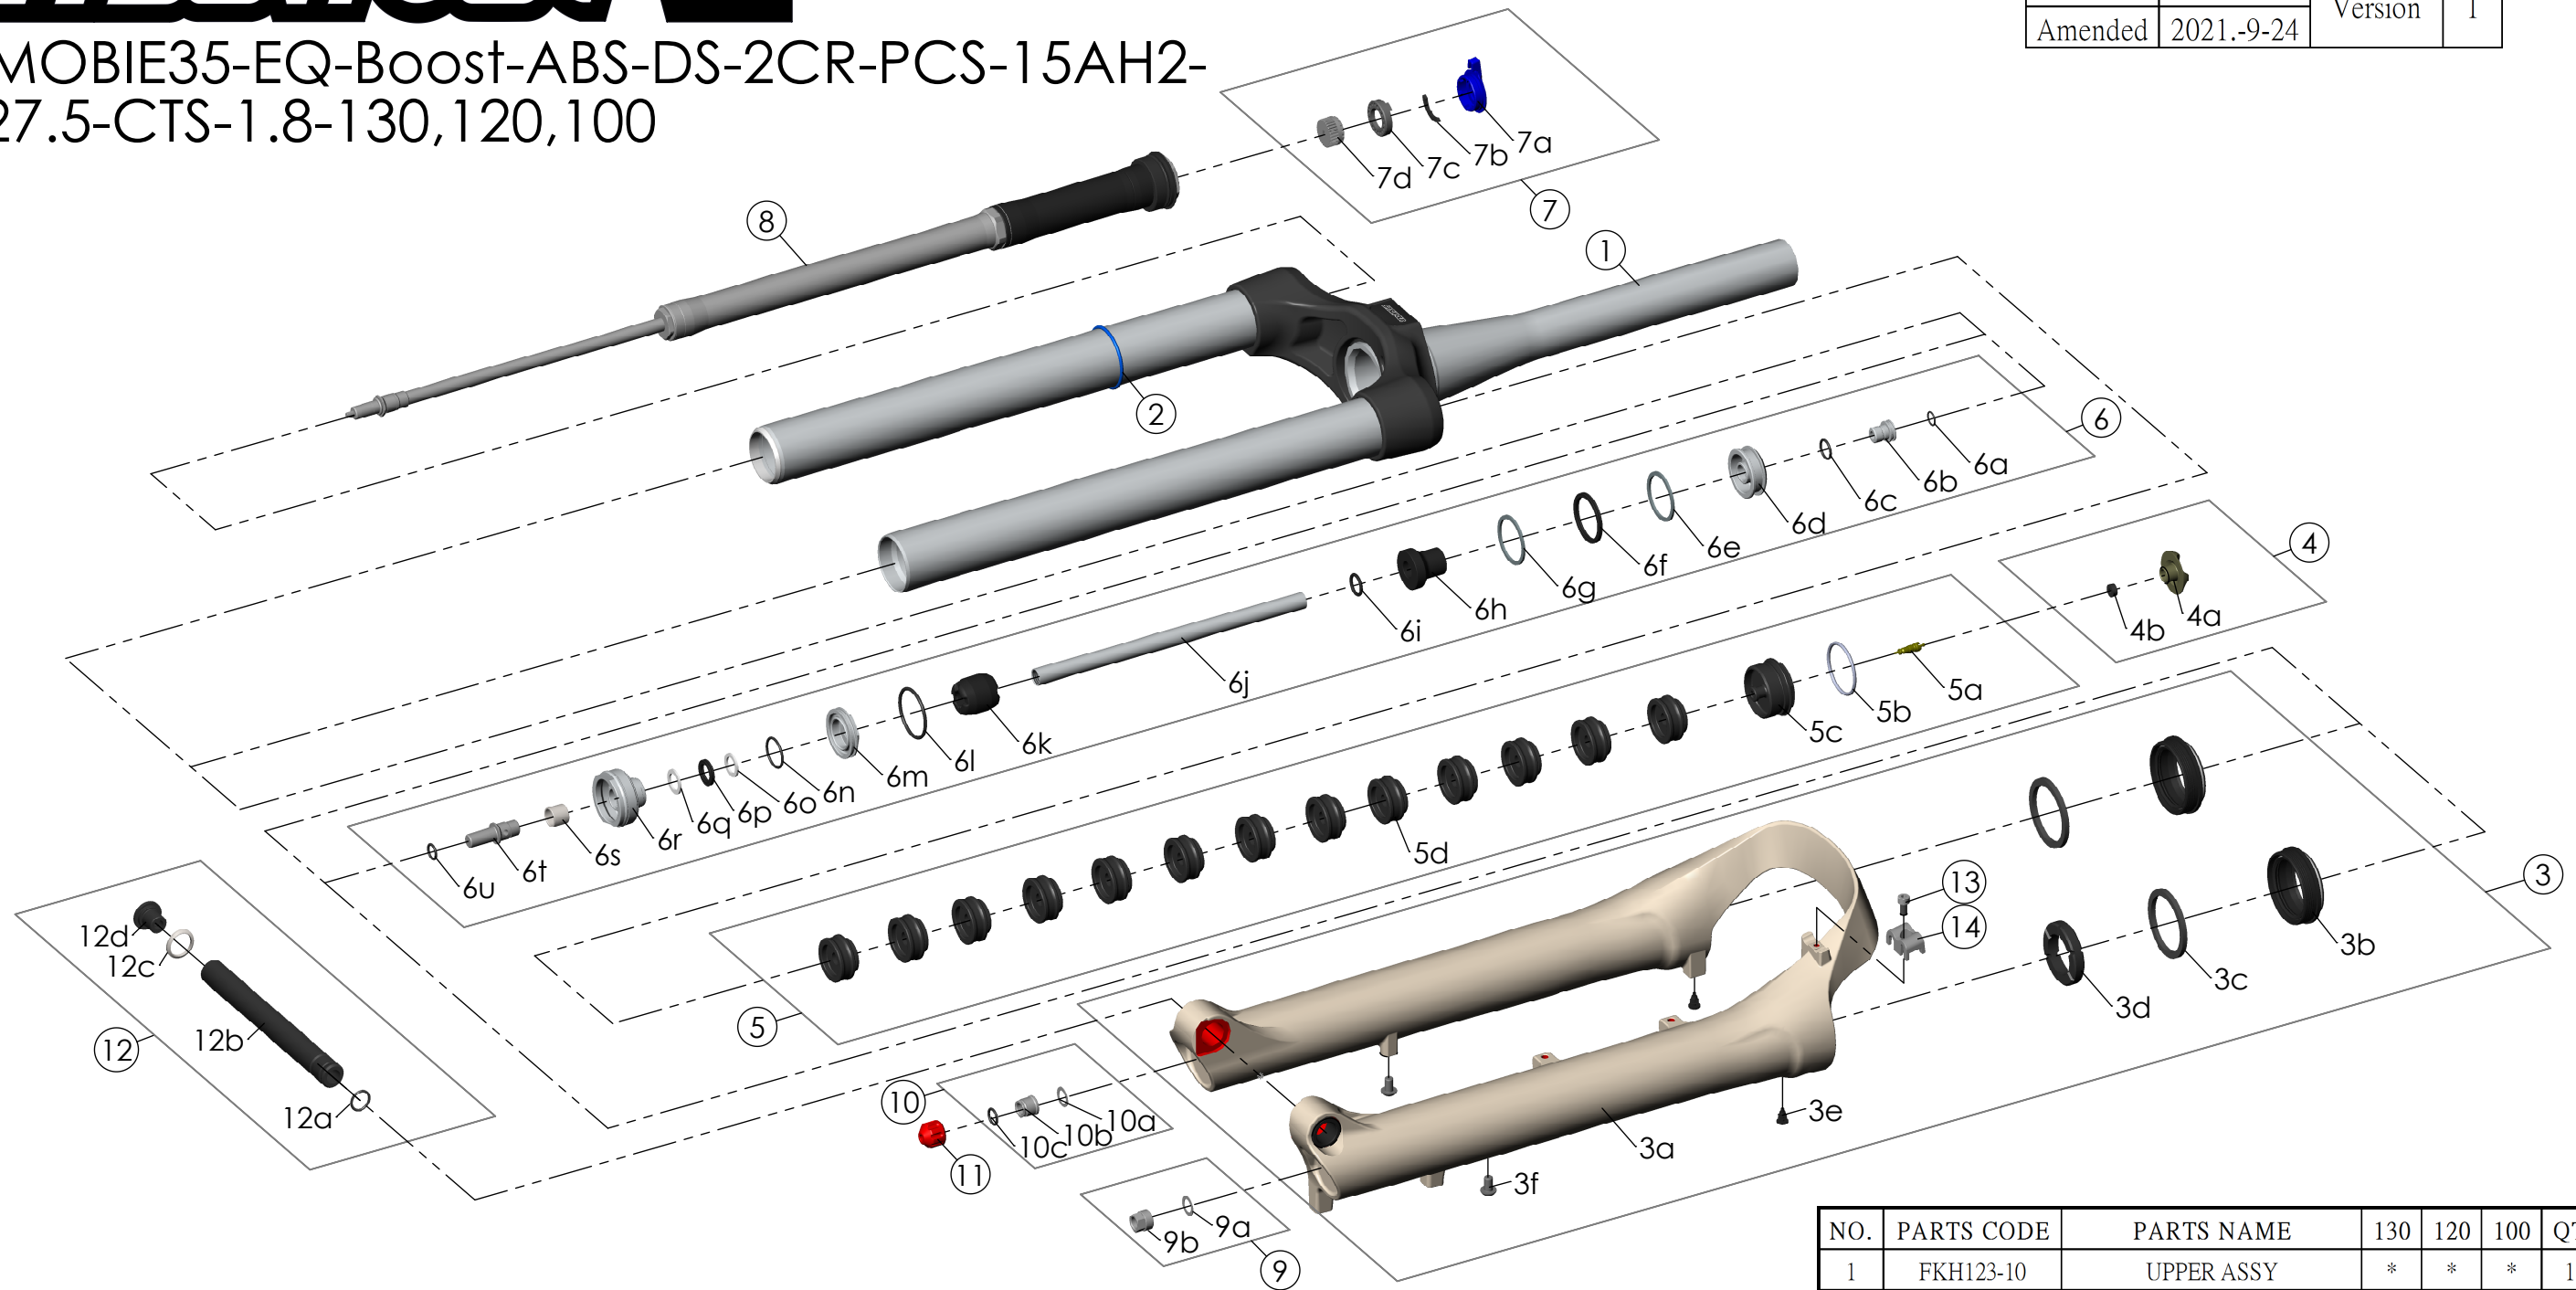

SF22MOBIE35-EQ-Boost-ABS-DS-2CR-PCS-15AH2-110-27.5-CTS-1.8-130,120,100

Date	2021.-8-10	Version	1
Amended	2021.-9-24		

NO.	PARTS CODE	PARTS NAME	130	120	100	QT
10	FKE436	FIXING NUT SET	*	*	*	1
11	FEG201	REBOUND KNOB	*	*	*	1
12	FKA117-00	15AH2-110 THRU AXLE SET	*	*	*	1
13	FSB153	GUIDE FIXING BOLT	*	*	*	1
14	FEG519	CABLE GUIDE	*	*	*	1

NO.	PARTS CODE	PARTS NAME	130	120	100	QT
6	FKE578-30	SUPPORT TUBE ASSY	*			1
	FKE578-40			*		1
	FKE578-50				*	1
6j	FPE002-71	SUPPORT TUBE	*			1
	FPE002-74			*		1
	FPE002-73				*	1
7	FKE562-12	LO-R KNOB ASSY	*	*	*	1
8	FUN171-65	2CR-PCS UNIT	*	*	*	1
9	FKA063-03	FIXING NUT SET	*	*	*	1

NO.	PARTS CODE	PARTS NAME	130	120	100	QT
1	FKH123-10	UPPER ASSY	*	*	*	1
2	FAA397-10	O RING	*	*	*	1
3	FKH124-10	BOTTOM CASE ASSY	*	*	*	1
3b	FAA206-30	DUST SEAL	*	*	*	2
3c	FAA208	OIL WIPER 35	*	*	*	2
3d	FEP233-20	BOTTOM BUMPER	*	*	*	1
3e	FAA199	MOUNT CAP	*	*	*	2
3f	FSB203	FIXING BOLT	*	*	*	2
4	FKE076-50	VALVE CAP ASSY	*	*	*	1
5	FKE075-94	AIR CAP ASSY	*	*	*	1
5d	FEG270	VOLUME REDUCER	*			10
				*		11
					*	13