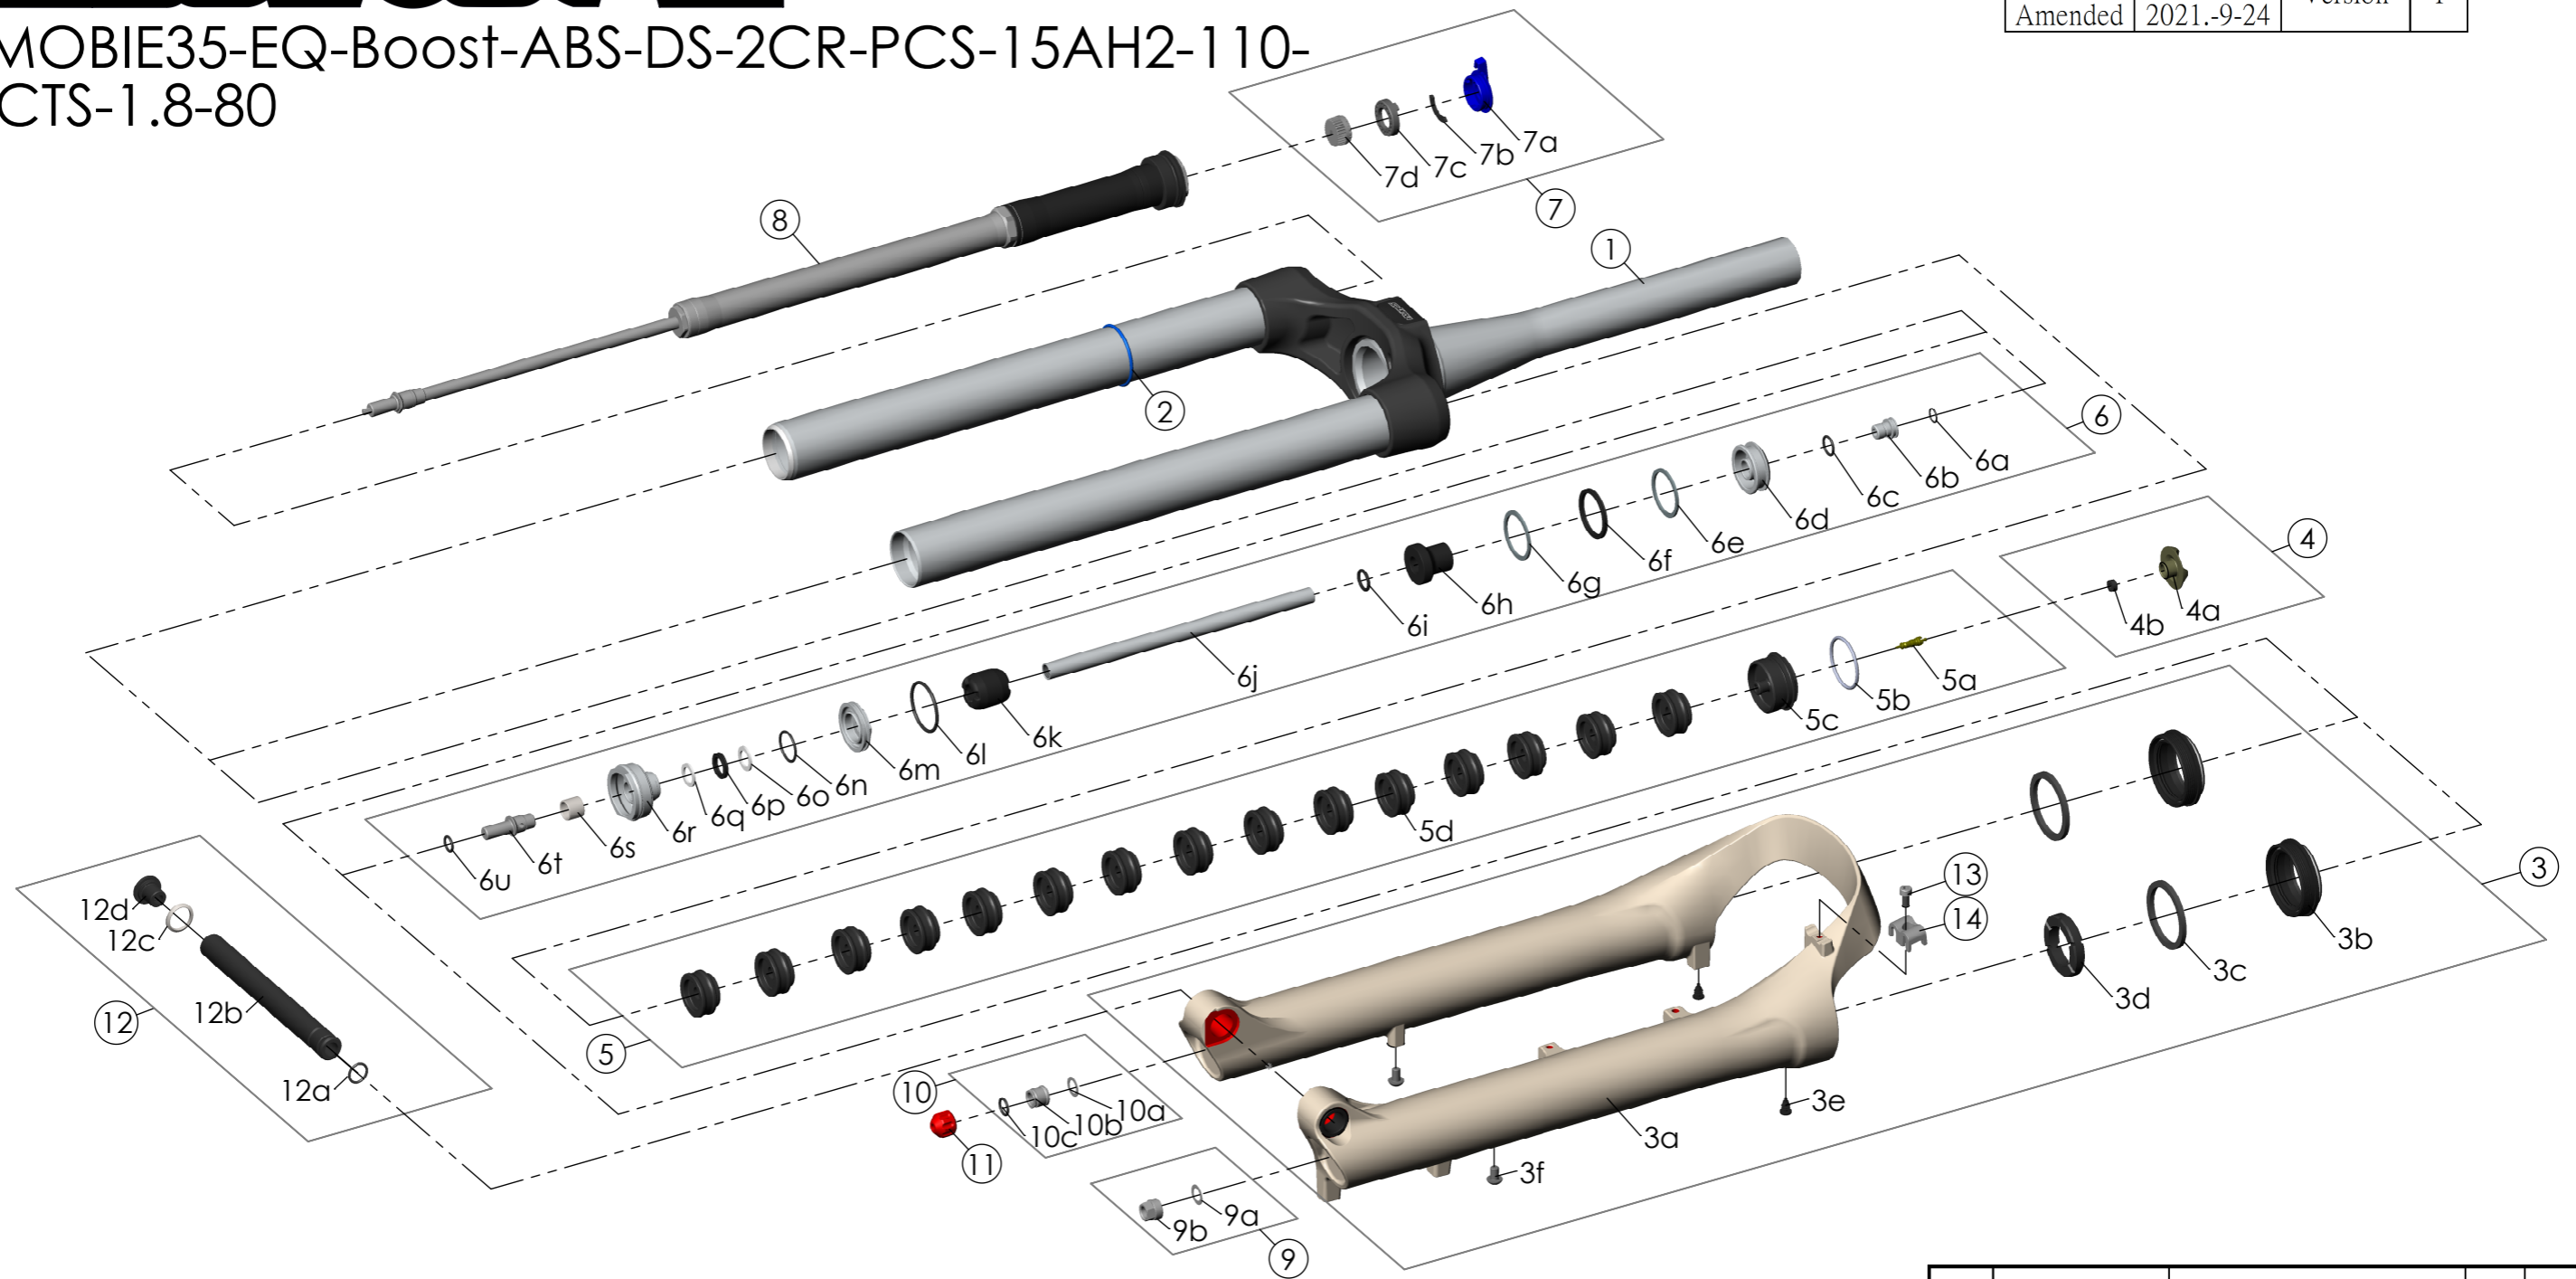

Date	2021.-8-10	Version	1
Amended	2021.-9-24		

NO.	PARTS CODE	PARTS NAME	80	QT
12	FKA117-00	15AH2-110 THRU AXLE SET	*	1
13	FSB153	GUIDE FIXING BOLT	*	1
14	FEG519	CABLE GUIDE	*	1

NO.	PARTS CODE	PARTS NAME	80	QT
6	FKE578-60	SUPPORT TUBE ASSY	*	1
6j	FPE002-75	SUPPORT TUBE	*	1
7	FKE562-12	LO-R KNOB ASSY	*	1
8	FUN171-65	2CR-PCS UNIT	*	1
9	FKA063-03	FIXING NUT SET	*	1
10	FKE436	FIXING NUT SET	*	1
11	FEG201	REBOUND KNOB	*	1

NO.	PARTS CODE	PARTS NAME	80	QT
1	FKH123-10	UPPER ASSY	*	1
2	FAA397-10	O RING	*	1
3	FKH124-10	BOTTOM CASE ASSY	*	1
3b	FAA206-30	DUST SEAL	*	2
3c	FAA208	OIL WIPER 35	*	2
3d	FEP233-20	BOTTOM BUMPER	*	1
3e	FAA199	MOUNT CAP	*	2
3f	FSB203	FIXING BOLT	*	2
4	FKE076-50	VALVE CAP ASSY	*	1
5	FKE075-94	AIR CAP ASSY	*	1
5d	FEG270	VOLUME REDUCER	*	15