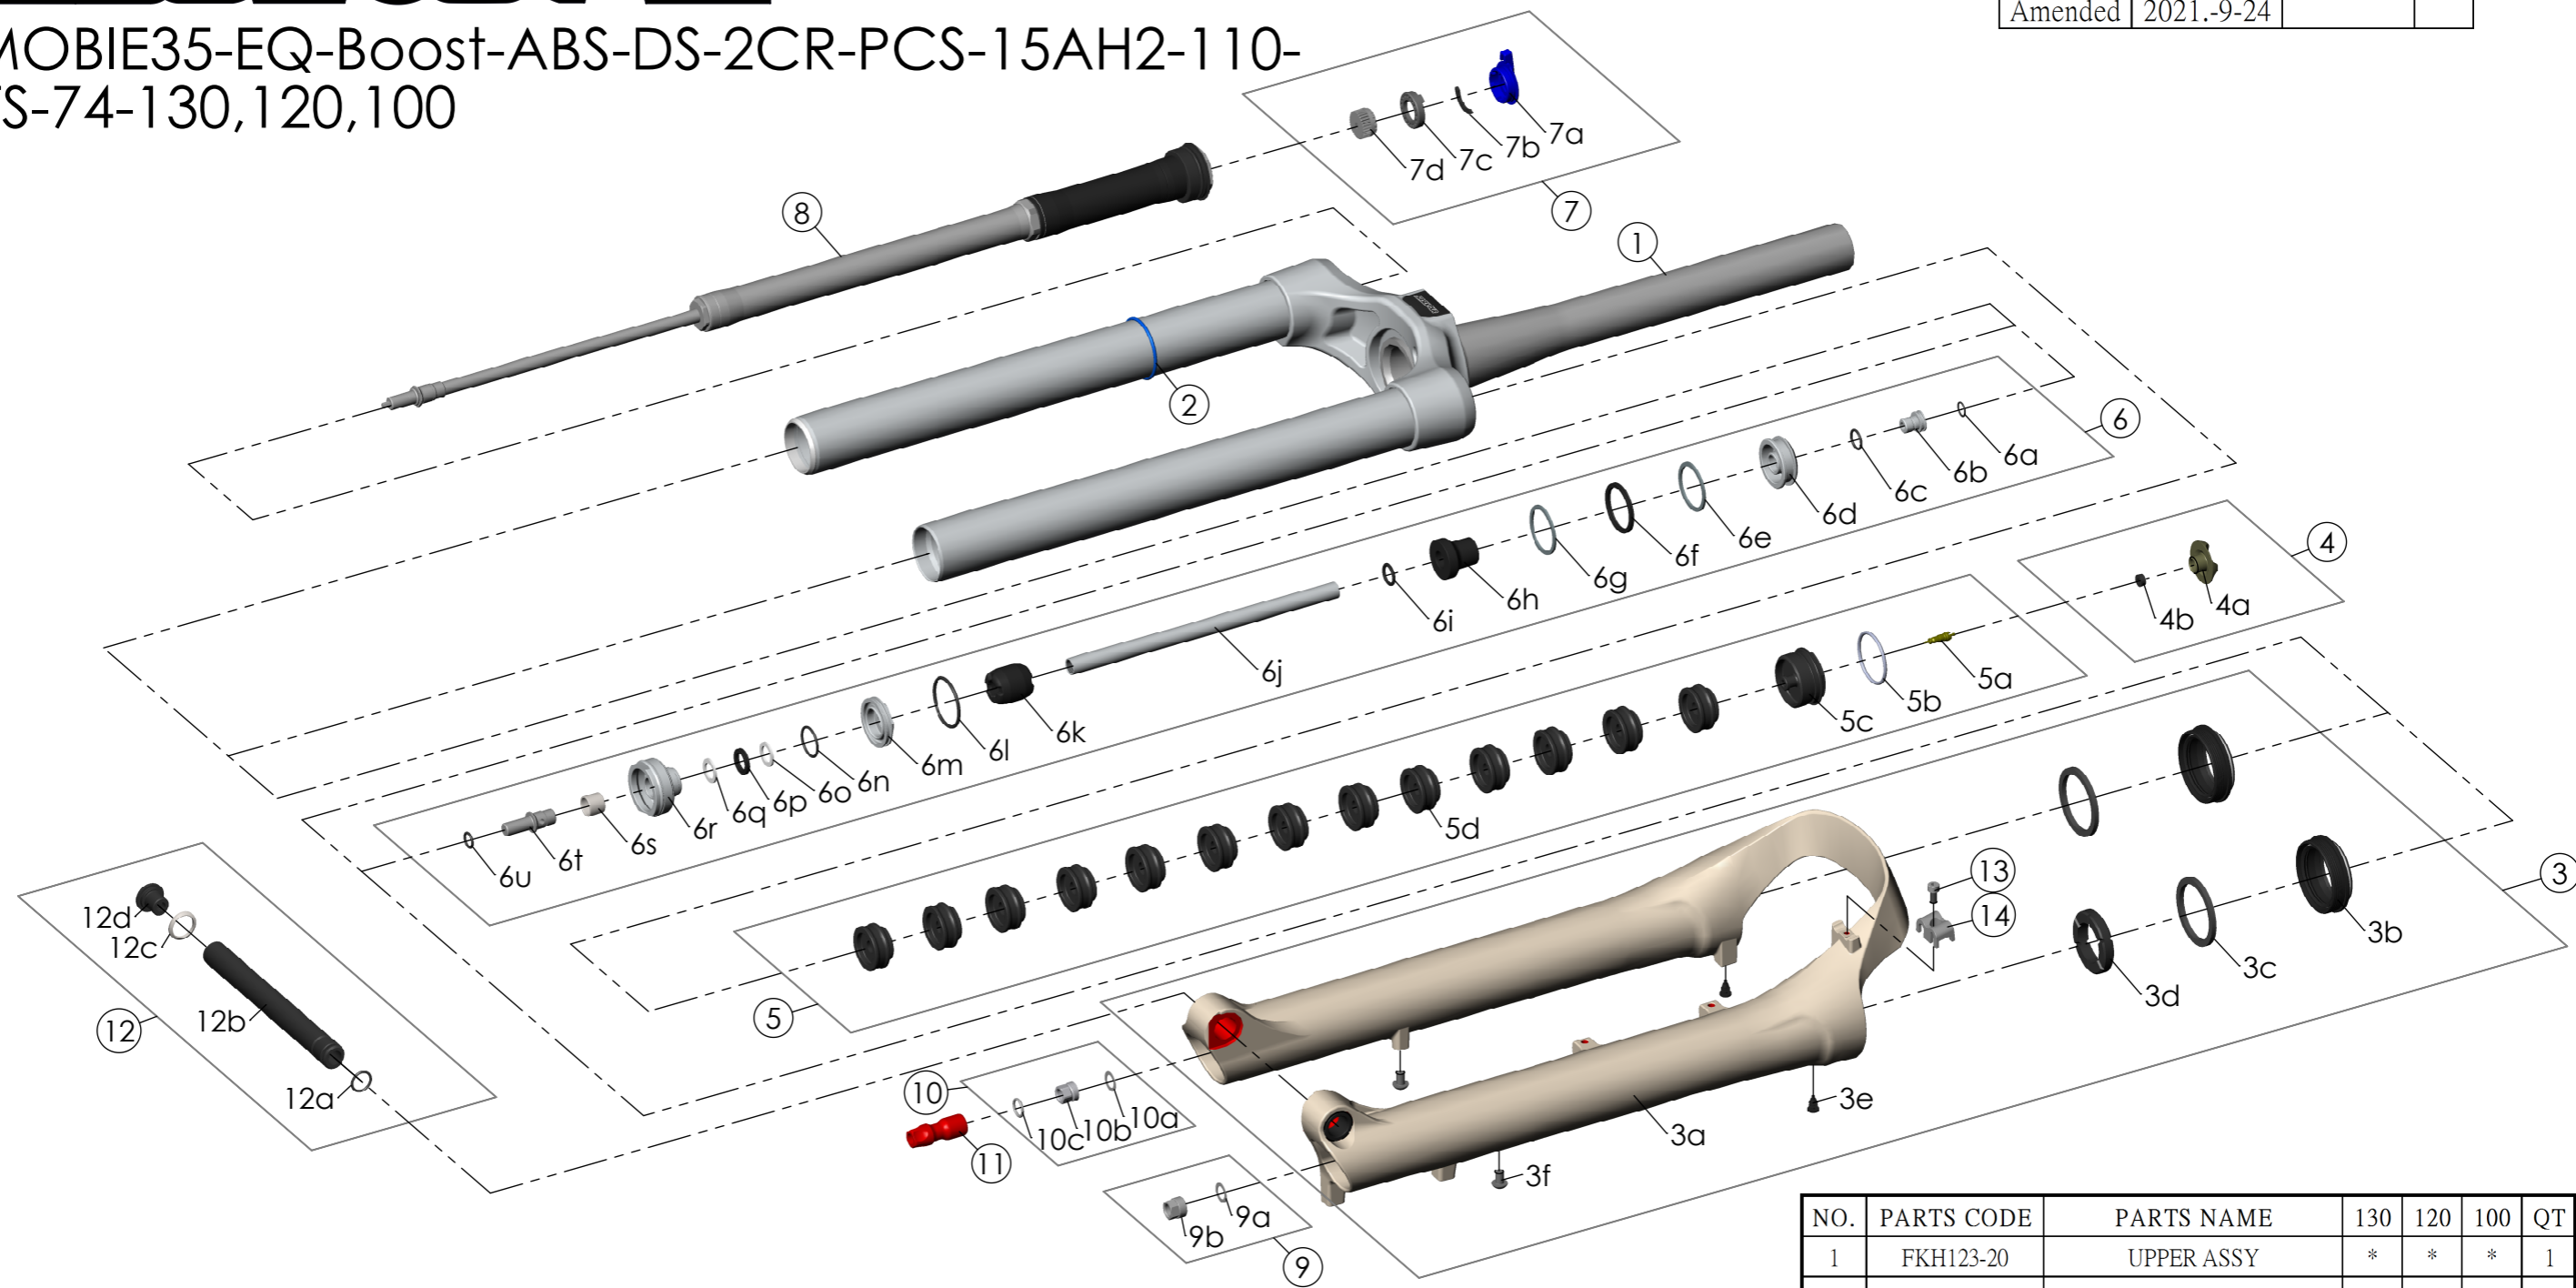

Date	2021.-8-13	Version	1
Amended	2021.-9-24		

SF22MOBIE35-EQ-Boost-ABS-DS-2CR-PCS-15AH2-110-29-CTS-74-130,120,100

NO.	PARTS CODE	PARTS NAME	130	120	100	QT
10	FKE436-04	FIXING NUT SET	*	*	*	1
11	FEG494-10	REBOUND KNOB	*	*	*	1
12	FKA117-00	15AH2-110 THRU AXLE SET	*	*	*	1
13	FSB153	GUIDE FIXING BOLT	*	*	*	1
14	FEG519	CABLE GUIDE	*	*	*	1

NO.	PARTS CODE	PARTS NAME	130	120	100	QT
6	FKE578-30	SUPPORT TUBE ASSY	*			1
	FKE578-40			*		1
	FKE578-50				*	1
6j	FPE002-71	SUPPORT TUBE	*			1
	FPE002-74			*		1
	FPE002-73				*	1
7	FKE562-12	LO-R KNOB ASSY	*	*	*	1
8	FUN171-65	2CR-PCS UNIT	*	*	*	1
9	FKA063-03	FIXING NUT SET	*	*	*	1

NO.	PARTS CODE	PARTS NAME	130	120	100	QT
1	FKH123-20	UPPER ASSY	*	*	*	1
2	FAA397-10	O RING	*	*	*	1
3	FKH125-10	BOTTOM CASE ASSY	*	*	*	1
3b	FAA206-30	DUST SEAL	*	*	*	2
3c	FAA208	OIL WIPER 35	*	*	*	2
3d	FEP233-20	BOTTOM BUMPER	*	*	*	1
3e	FAA199	MOUNT CAP	*	*	*	2
3f	FSB203	FIXING BOLT	*	*	*	2
4	FKE076-50	VALVE CAP ASSY	*	*	*	1
5	FKE075-94	AIR CAP ASSY	*	*	*	1
5d	FEG270	VOLUME REDUCER		*		10
					*	11
					*	13