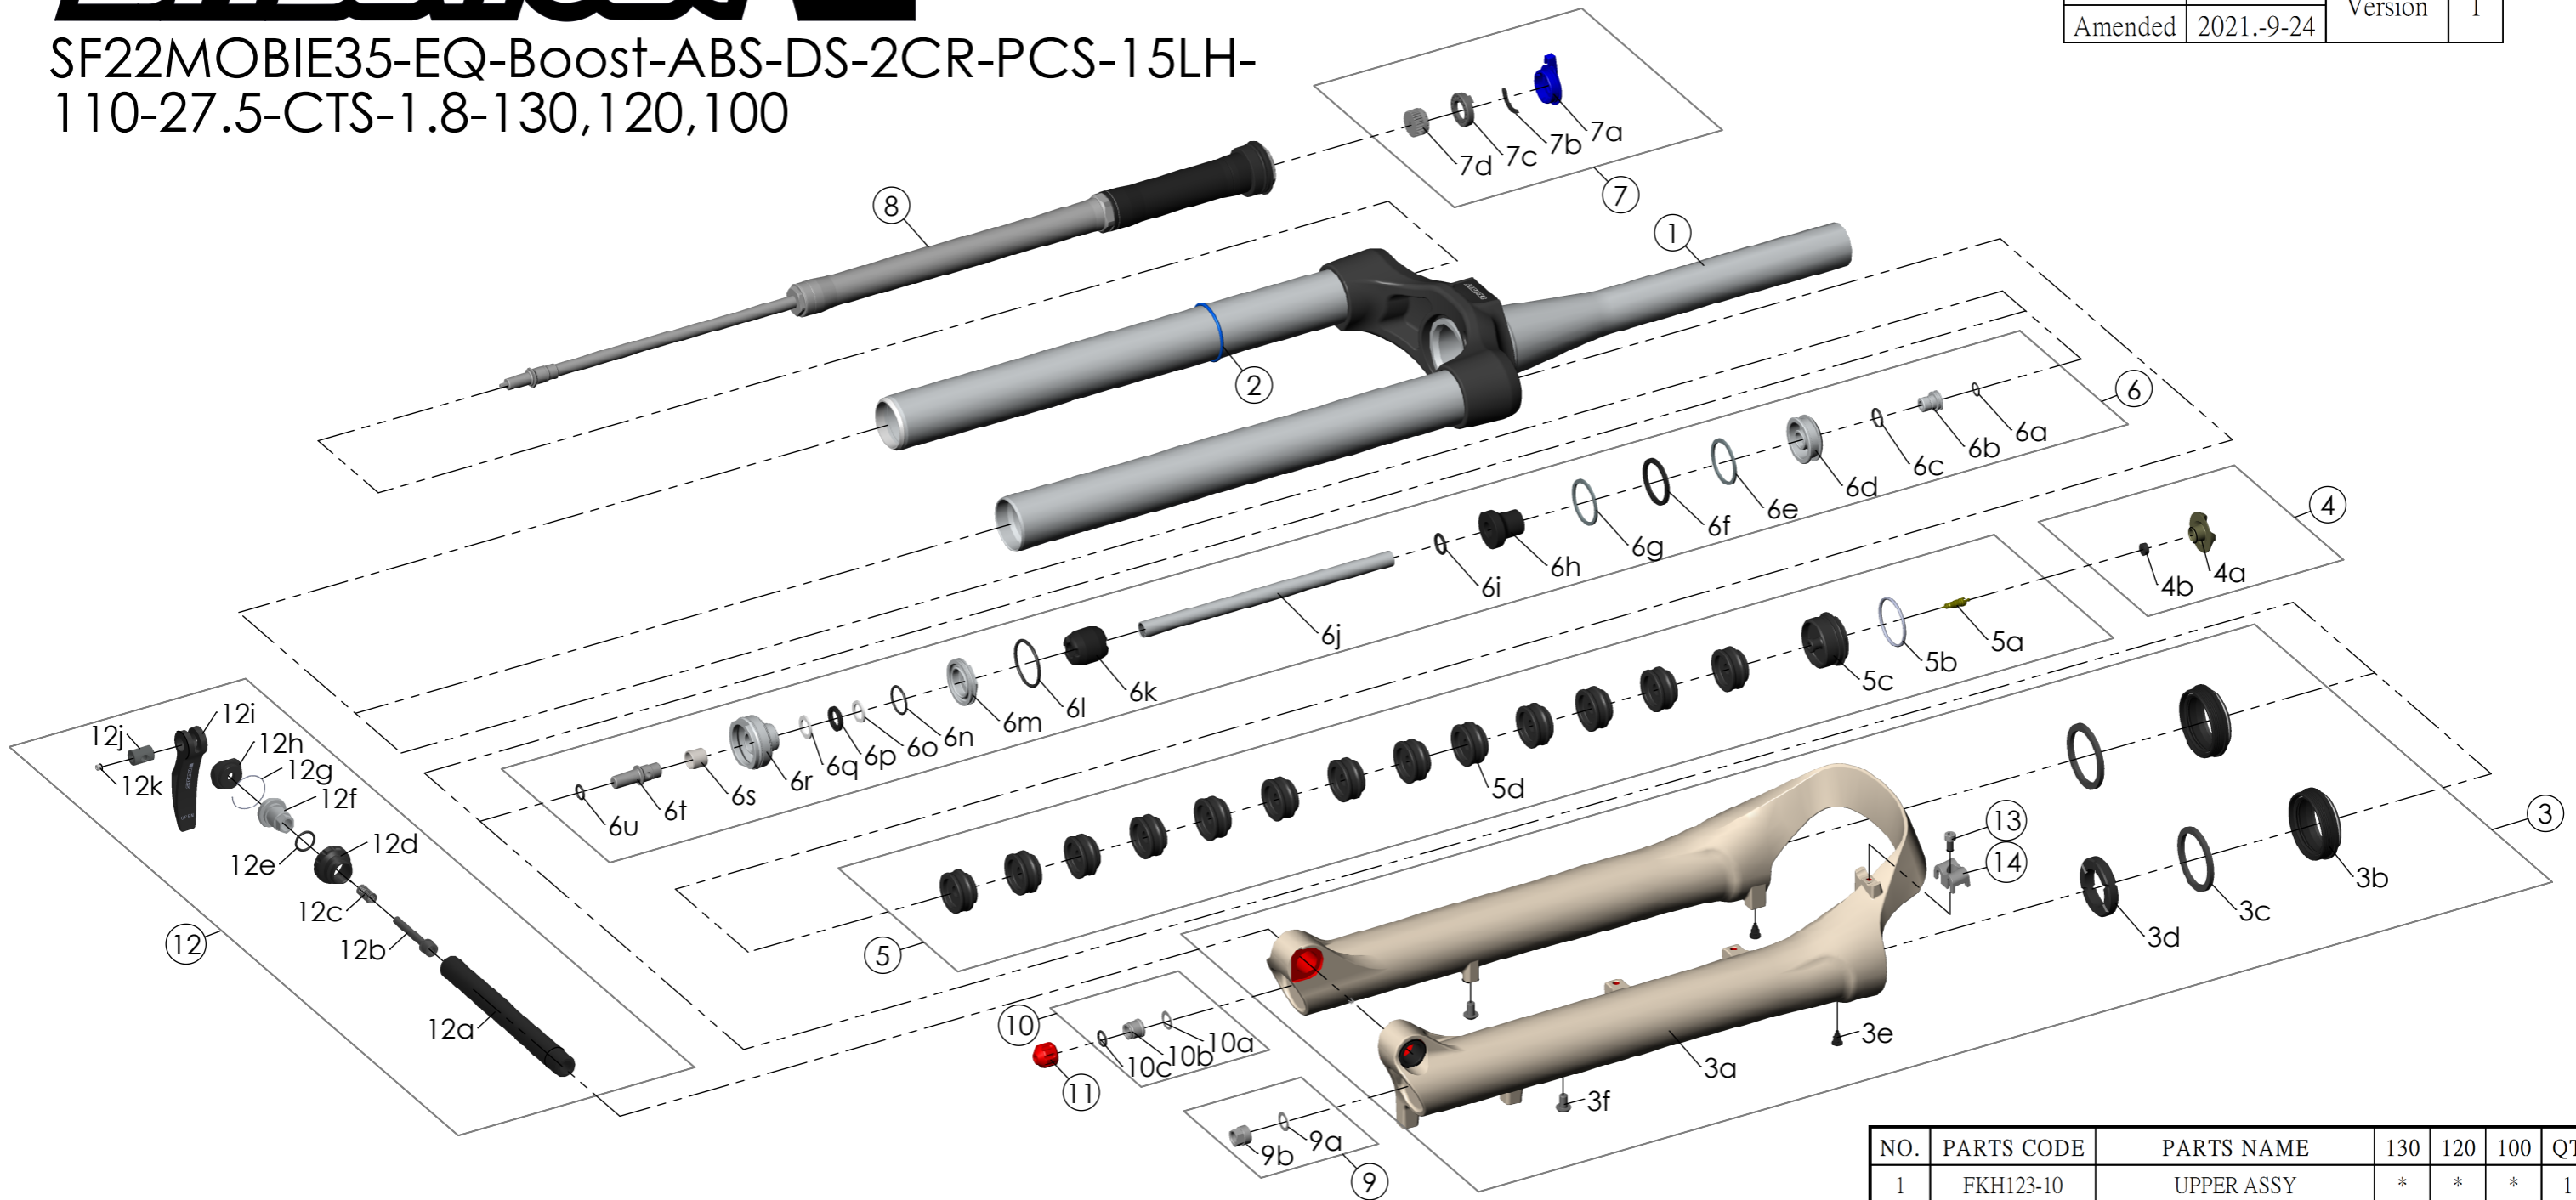

SF22MOBIE35-EQ-Boost-ABS-DS-2CR-PCS-15LH-110-27.5-CTS-1.8-130,120,100

Date	2021.-8-10	Version	1
Amended	2021.-9-24		

NO.	PARTS CODE	PARTS NAME	130	120	100	QT
10	FKE436	FIXING NUT SET	*	*	*	1
11	FEG201	REBOUND KNOB	*	*	*	1
12	FKA116-02	15LH-110 AXLE SET	*	*	*	1
13	FSB153	GUIDE FIXING BOLT	*	*	*	1
14	FEG519	CABLE GUIDE	*	*	*	1

NO.	PARTS CODE	PARTS NAME	130	120	100	QT
6	FKE578-30	SUPPORT TUBE ASSY	*			1
	FKE578-40			*		1
	FKE578-50				*	1
6j	FPE002-71	SUPPORT TUBE	*			1
	FPE002-74			*		1
	FPE002-73				*	1
7	FKE562-12	LO-R KNOB ASSY	*	*	*	1
8	FUN171-65	2CR-PCS UNIT	*	*	*	1
9	FKA063-03	FIXING NUT SET	*	*	*	1

NO.	PARTS CODE	PARTS NAME	130	120	100	QT
1	FKH123-10	UPPER ASSY	*	*	*	1
2	FAA397-10	O RING	*	*	*	1
3	FKH124-10	BOTTOM CASE ASSY	*	*	*	1
3b	FAA206-30	DUST SEAL	*	*	*	2
3c	FAA208	OIL WIPER 35	*	*	*	2
3d	FEP233-20	BOTTOM BUMPER	*	*	*	1
3e	FAA199	MOUNT CAP	*	*	*	2
3f	FSB203	FIXING BOLT	*	*	*	2
4	FKE076-50	VALVE CAP ASSY	*	*	*	1
5	FKE075-94	AIR CAP ASSY	*	*	*	1
5d	FEG270	VOLUME REDUCER	*			10
				*		11
					*	13