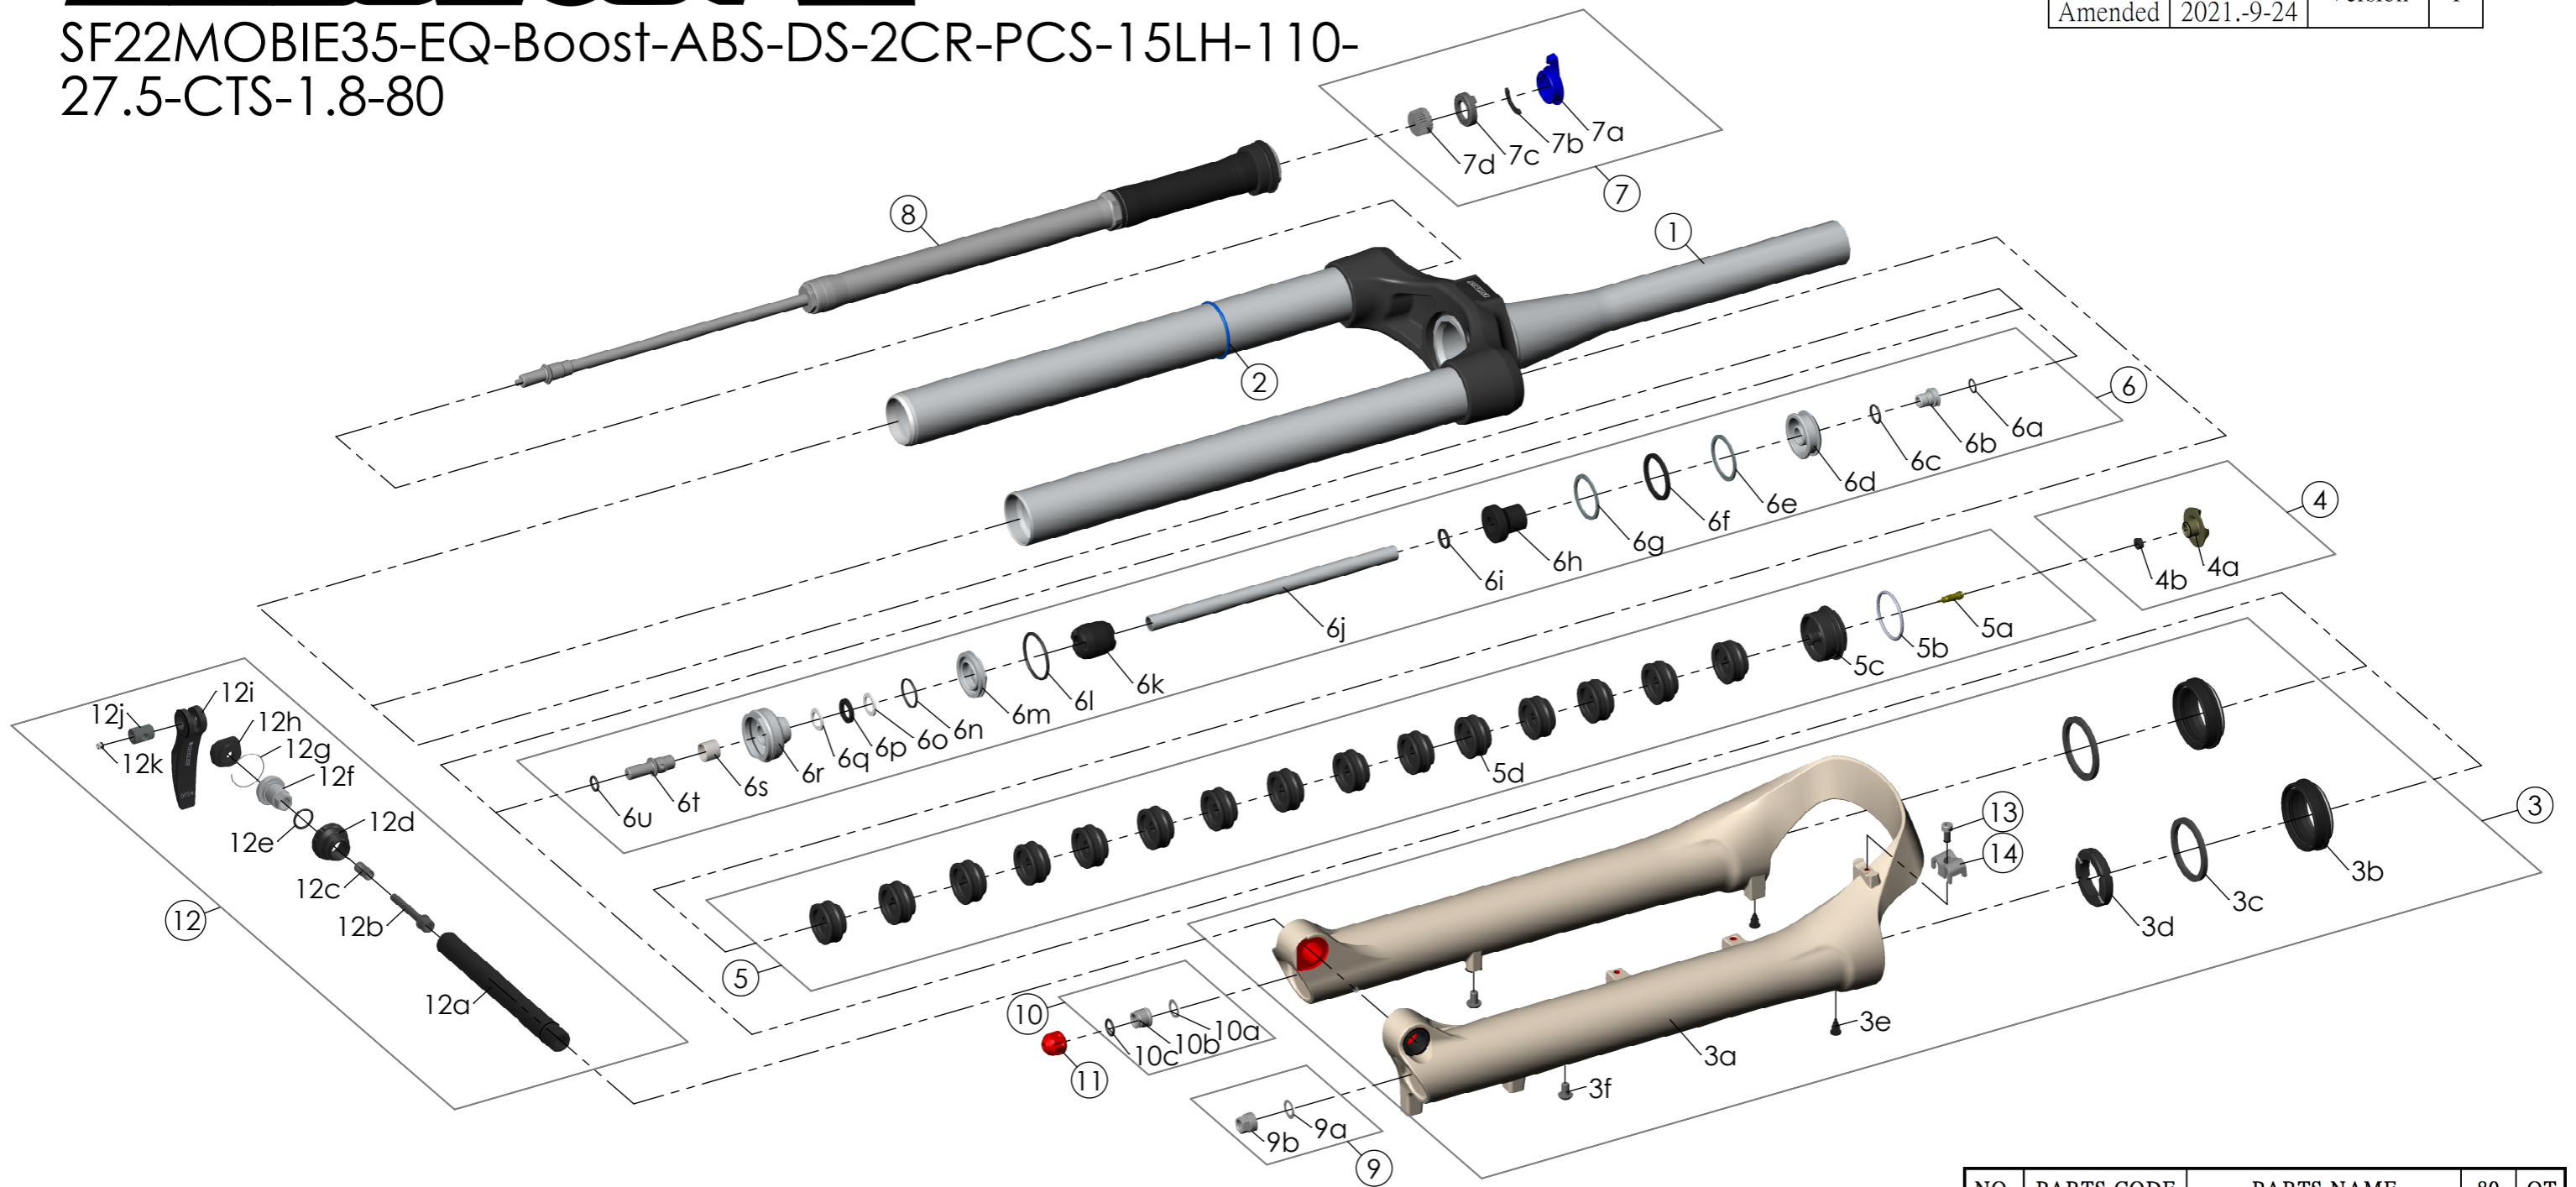

SF22MOBIE35-EQ-Boost-ABS-DS-2CR-PCS-15LH-110-27.5-CTS-1.8-80

Date	2021.-8-10	Version	1
Amended	2021.-9-24		

NO.	PARTS CODE	PARTS NAME	80	QT
12	FKA116-02	15LH-110 AXLE SET	*	1
13	FSB153	GUIDE FIXING BOLT	*	1
14	FEG519	CABLE GUIDE	*	1

NO.	PARTS CODE	PARTS NAME	80	QT
6	FKE578-60	SUPPORT TUBE ASSY	*	1
6j	FPE002-75	SUPPORT TUBE	*	1
7	FKE562-12	LO-R KNOB ASSY	*	1
8	FUN171-65	2CR-PCS UNIT	*	1
9	FKA063-03	FIXING NUT SET	*	1
10	FKE436	FIXING NUT SET	*	1
11	FEG201	REBOUND KNOB	*	1

NO.	PARTS CODE	PARTS NAME	80	QT
1	FKH123-10	UPPER ASSY	*	1
2	FAA397-10	O RING	*	1
3	FKH124-10	BOTTOM CASE ASSY	*	1
3b	FAA206-30	DUST SEAL	*	2
3c	FAA208	OIL WIPER 35	*	2
3d	FEP233-20	BOTTOM BUMPER	*	1
3e	FAA199	MOUNT CAP	*	2
3f	FSB203	FIXING BOLT	*	2
4	FKE076-50	VALVE CAP ASSY	*	1
5	FKE075-94	AIR CAP ASSY	*	1
5d	FEG270	VOLUME REDUCER	*	15