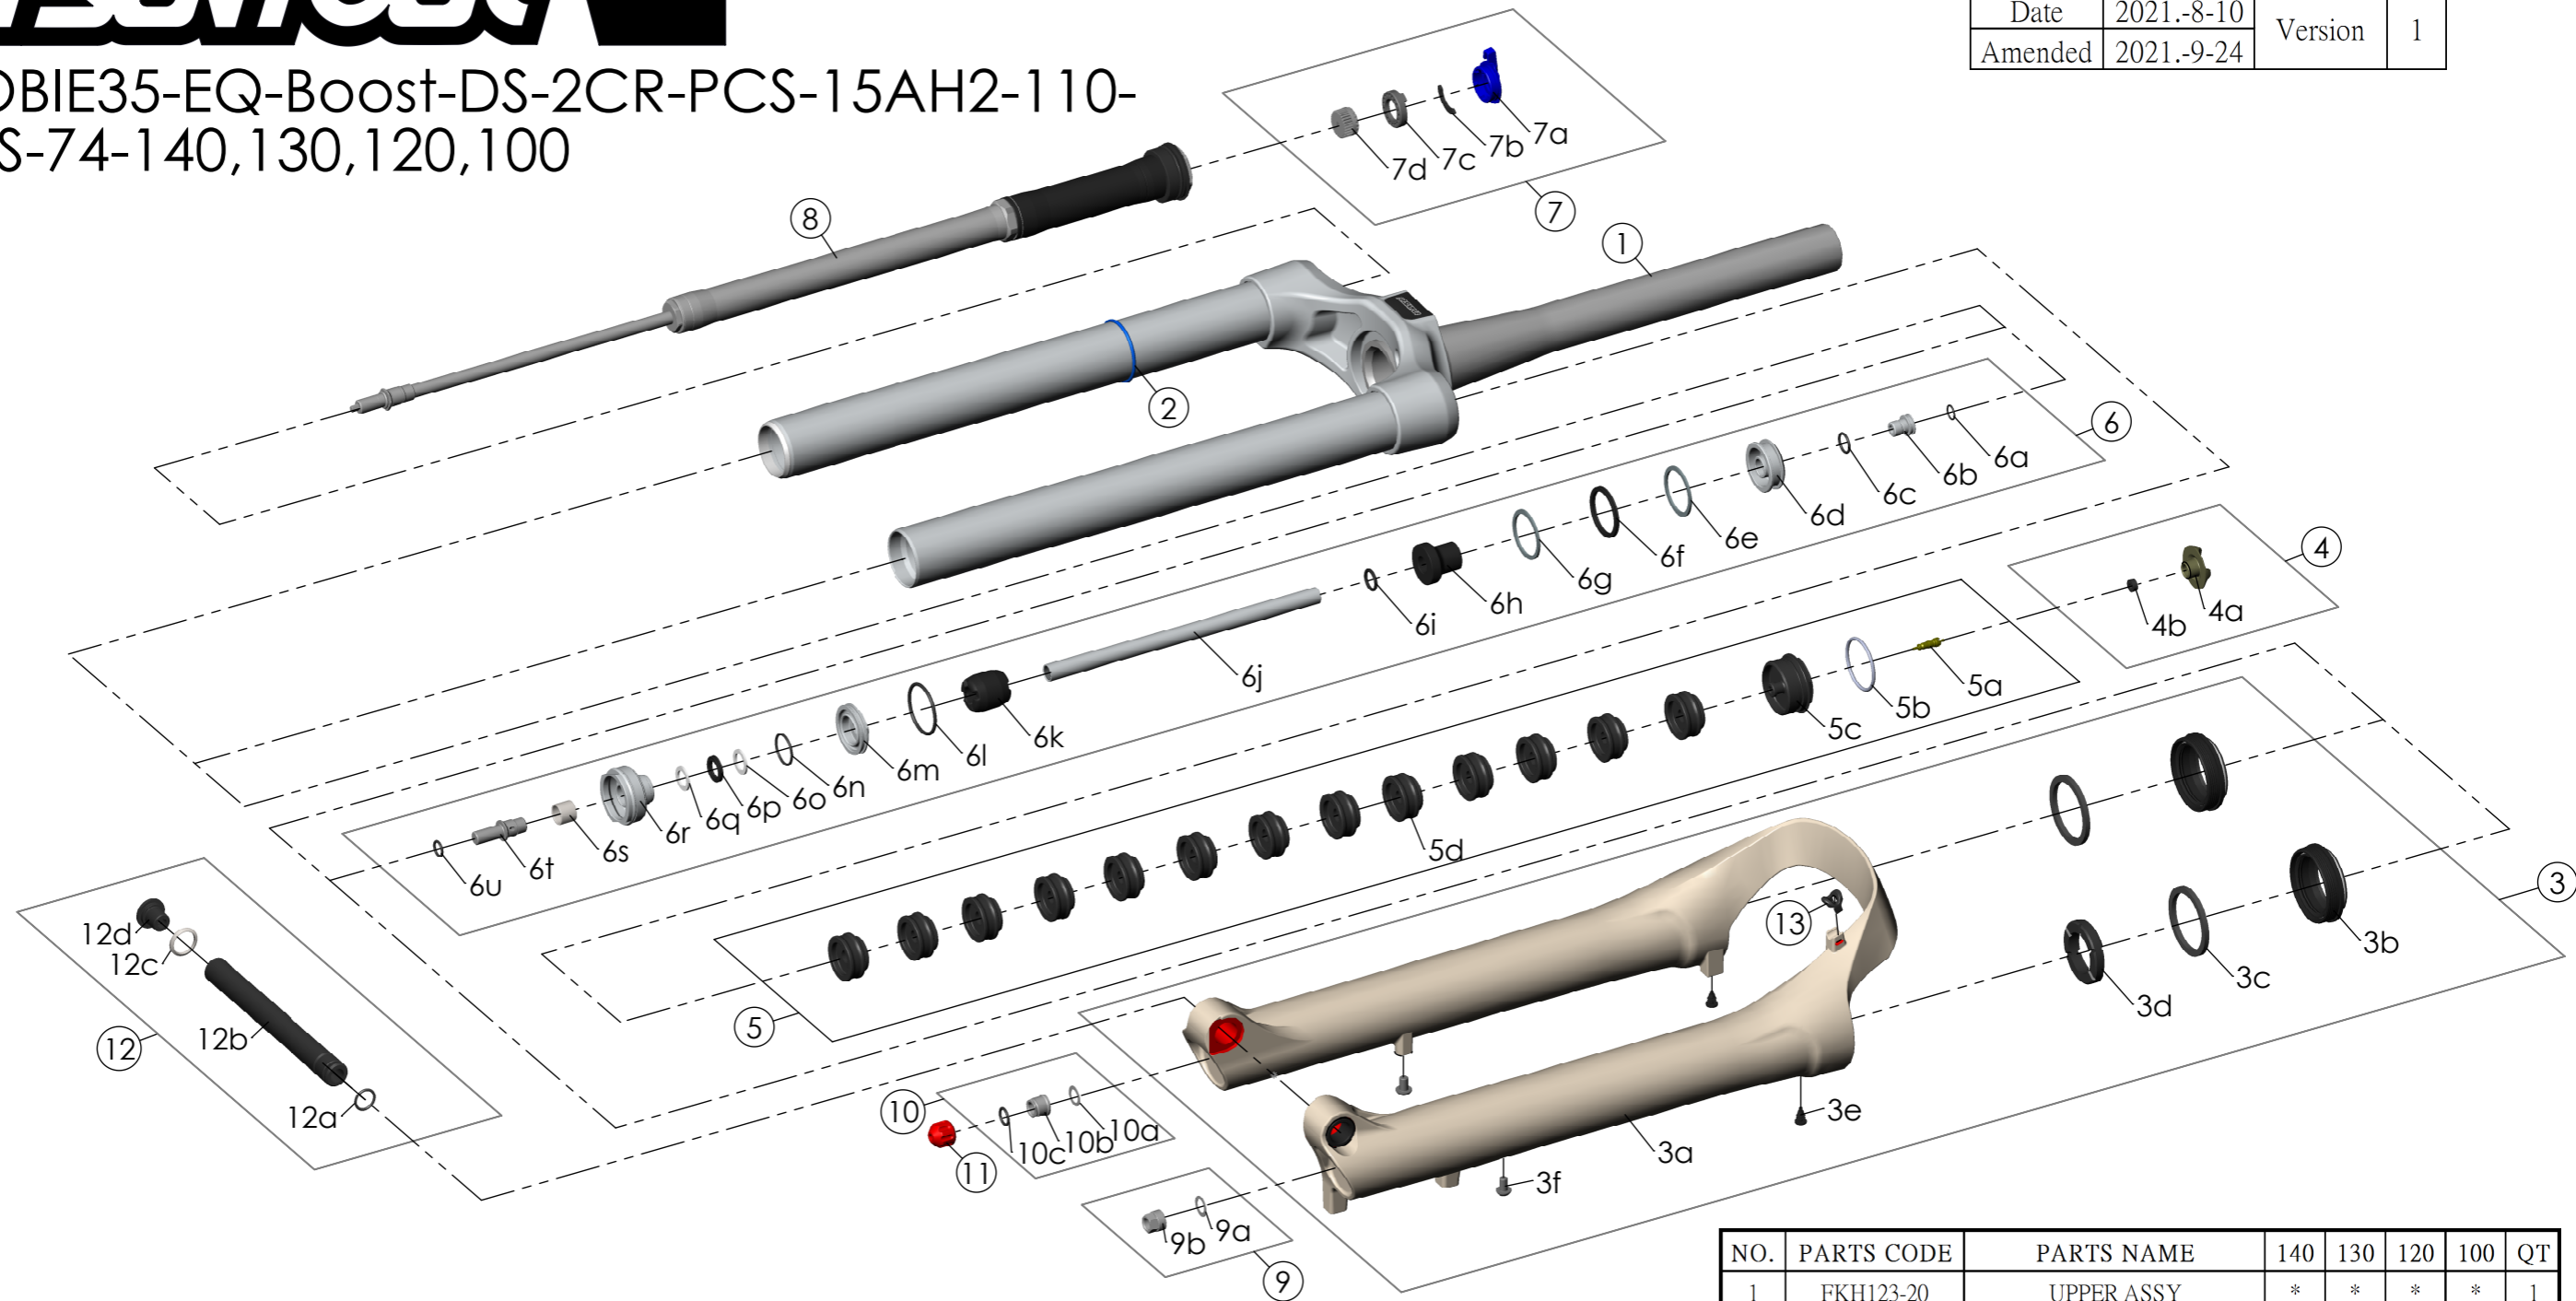

SF22MOBIE35-EQ-Boost-DS-2CR-PCS-15AH2-110-27.5-CTS-74-140,130,120,100

Date	2021.-8-10	Version	1
Amended	2021.-9-24		

NO.	PARTS CODE	PARTS NAME	140	130	120	100	QT
10	FKE436	FIXING NUT SET	*	*	*	*	1
11	FEG201	REBOUND KNOB	*	*	*	*	1
12	FKA117-00	15AH2-110 THRU AXLE SET	*	*	*	*	1
13	FEG034	CABLE CLIP	*	*	*	*	1

NO.	PARTS CODE	PARTS NAME	140	130	120	100	QT
6	FKE578-20	SUPPORT TUBE ASSY	*				1
	FKE578-30			*			1
	FKE578-40				*		1
	FKE578-50					*	1
6j	FPE002-70	SUPPORT TUBE	*				1
	FPE002-71			*			1
	FPE002-74				*		1
	FPE002-73					*	1
7	FKE562-12	LO-R KNOB ASSY	*	*	*	*	1
8	FUN171-65	2CR-PCS UNIT	*	*	*	*	1
9	FKA063-03	FIXING NUT SET	*	*	*	*	1

NO.	PARTS CODE	PARTS NAME	140	130	120	100	QT
1	FKH123-20	UPPER ASSY	*	*	*	*	1
2	FAA397-10	O RING	*	*	*	*	1
3	FKH124-00	BOTTOM CASE ASSY	*	*	*	*	1
3b	FAA206-30	DUST SEAL	*	*	*	*	2
3c	FAA208	OIL WIPER 35	*	*	*	*	2
3d	FEP233-20	BOTTOM BUMPER	*	*	*	*	1
3e	FAA199	MOUNT CAP	*	*	*	*	2
3f	FSB203	FIXING BOLT	*	*	*	*	2
4	FKE076-50	VALVE CAP ASSY	*	*	*	*	1
5	FKE075-94	AIR CAP ASSY	*	*	*	*	1
5d	FEG270	VOLUME REDUCER	*				9
				*			10
					*		11
						*	13