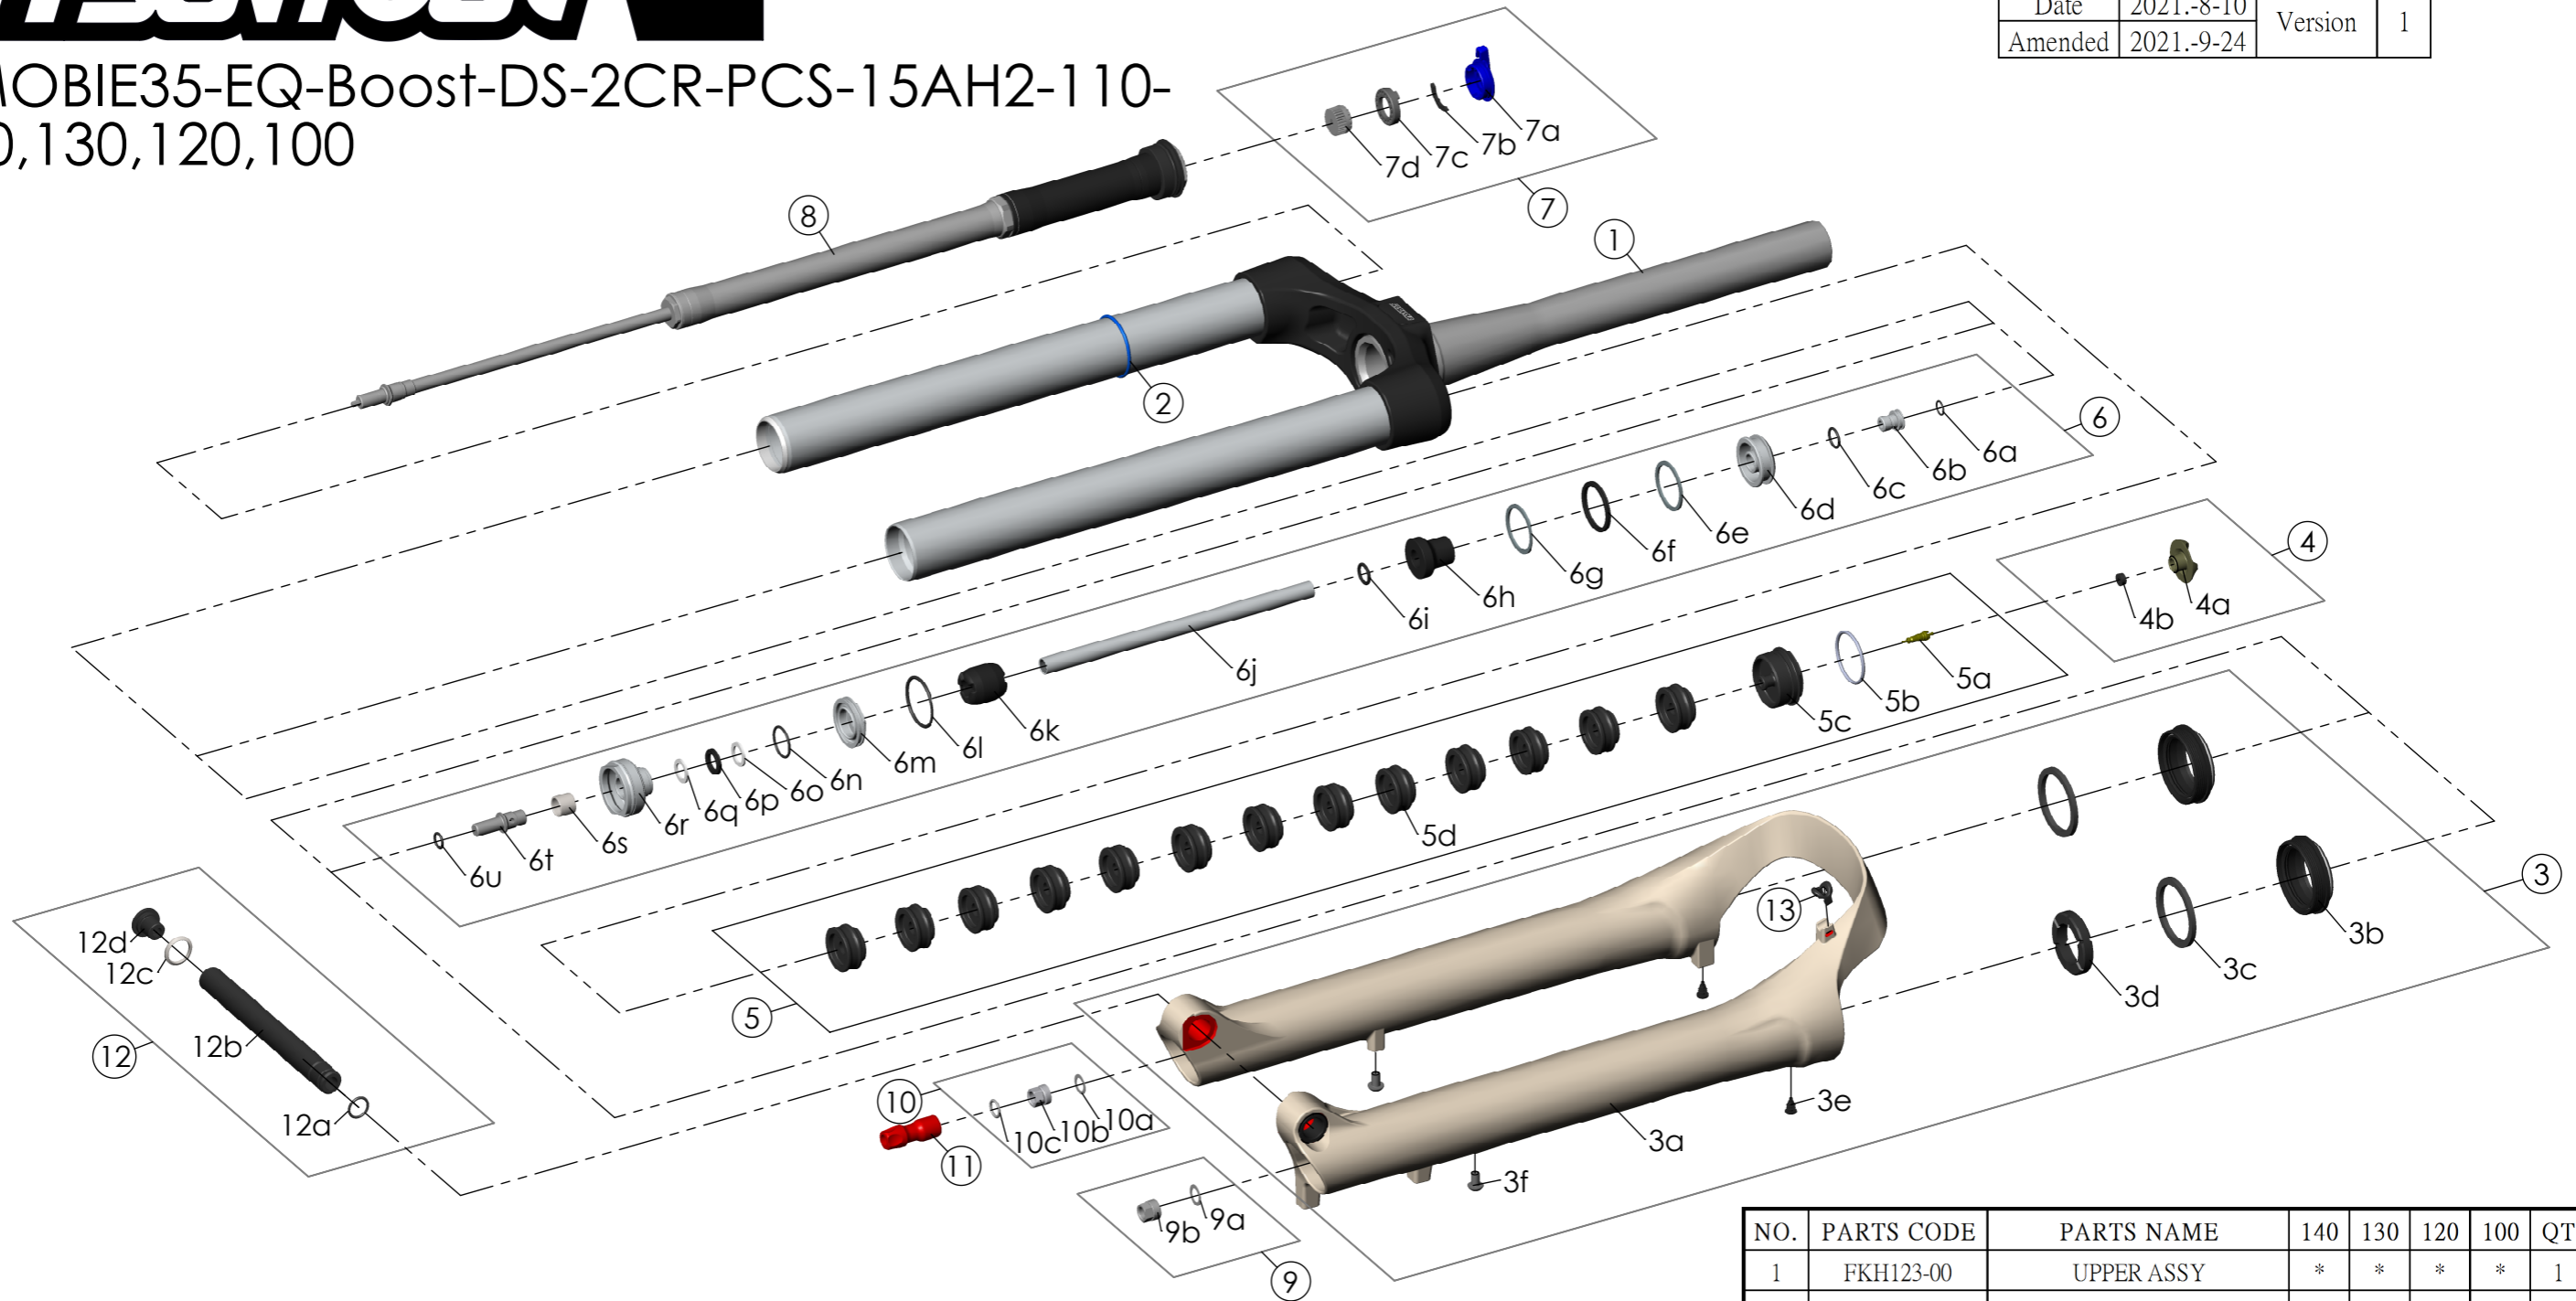

SF22MOBIE35-EQ-Boost-DS-2CR-PCS-15AH2-110-29-140,130,120,100

Date	2021.-8-10	Version	1
Amended	2021.-9-24		

NO.	PARTS CODE	PARTS NAME	140	130	120	100	QT
10	FKE436-04	FIXING NUT SET	*	*	*	*	1
11	FEG494-10	REBOUND KNOB	*	*	*	*	1
12	FKA117-00	15AH2-110 THRU AXLE SET	*	*	*	*	1
13	FEG034	CABLE CLIP	*	*	*	*	1

NO.	PARTS CODE	PARTS NAME	140	130	120	100	QT
6	FKE578-20	SUPPORT TUBE ASSY	*				1
	FKE578-30			*			1
	FKE578-40				*		1
	FKE578-50					*	1
6j	FPE002-70	SUPPORT TUBE	*				1
	FPE002-71			*			1
	FPE002-74				*		1
	FPE002-73					*	1
7	FKE562-12	LO-R KNOB ASSY	*	*	*	*	1
8	FUN171-65	2CR-PCS UNIT	*	*	*	*	1
9	FKA063-03	FIXING NUT SET	*	*	*	*	1

NO.	PARTS CODE	PARTS NAME	140	130	120	100	QT
1	FKH123-00	UPPER ASSY	*	*	*	*	1
2	FAA397-10	O RING	*	*	*	*	1
3	FKH125-00	BOTTOM CASE ASSY	*	*	*	*	1
3b	FAA206-30	DUST SEAL	*	*	*	*	2
3c	FAA208	OIL WIPER 35	*	*	*	*	2
3d	FEP233-20	BOTTOM BUMPER	*	*	*	*	1
3e	FAA199	MOUNT CAP	*	*	*	*	2
3f	FSB203	FIXING BOLT	*	*	*	*	2
4	FKE076-50	VALVE CAP ASSY	*	*	*	*	1
5	FKE075-94	AIR CAP ASSY	*	*	*	*	1
5d	FEG270	VOLUME REDUCER	*				9
				*			10
					*		11
						*	13