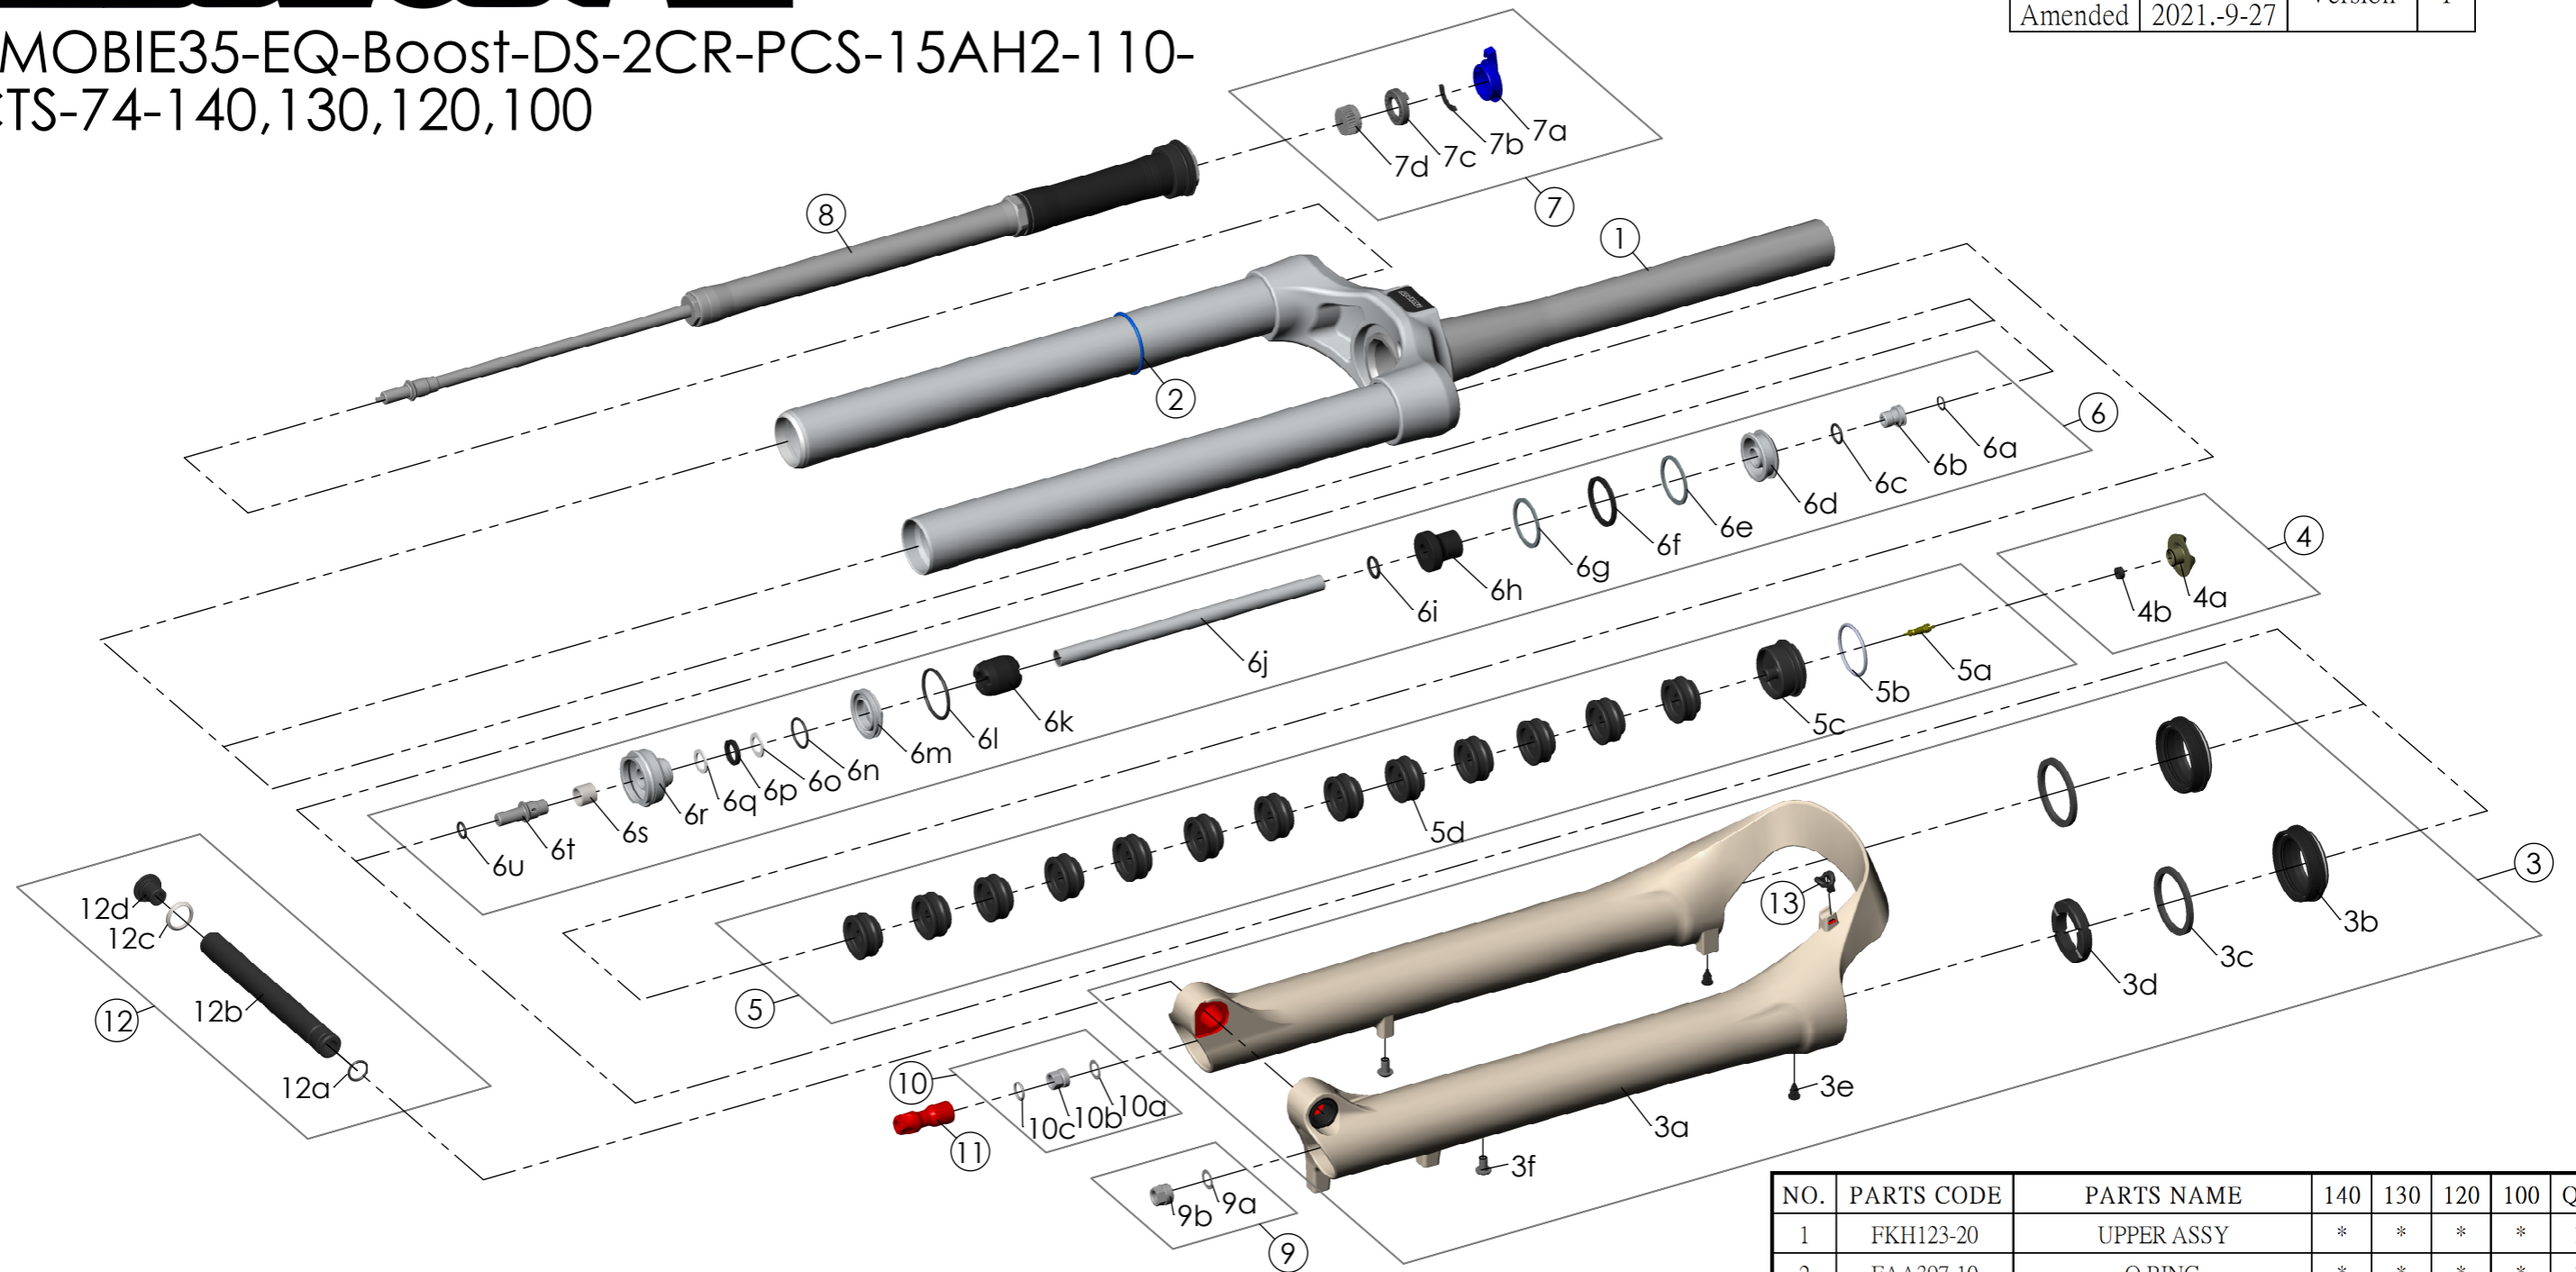

SF22MOBIE35-EQ-Boost-DS-2CR-PCS-15AH2-110-29-CTS-74-140,130,120,100

Date	2021.-8-13	Version	1
Amended	2021.-9-27		

NO.	PARTS CODE	PARTS NAME	140	130	120	100	QT
10	FKE436-04	FIXING NUT SET	*	*	*	*	1
11	FEG494-10	REBOUND KNOB	*	*	*	*	1
12	FKA117-00	15AH2-110 THRU AXLE SET	*	*	*	*	1
13	FEG034	CABLE CLIP	*	*	*	*	1

NO.	PARTS CODE	PARTS NAME	140	130	120	100	QT
6	FKE578-20	SUPPORT TUBE ASSY	*				1
	FKE578-30			*		1	
	FKE578-40				*	1	
	FKE578-50					*	1
6j	FPE002-70	SUPPORT TUBE	*				1
	FPE002-71			*		1	
	FPE002-74				*	1	
	FPE002-73					*	1
7	FKE562-12	LO-R KNOB ASSY	*	*	*	*	1
8	FUN171-65	2CR-PCS UNIT	*	*	*	*	1
9	FKA063-03	FIXING NUT SET	*	*	*	*	1

NO.	PARTS CODE	PARTS NAME	140	130	120	100	QT
1	FKH123-20	UPPER ASSY	*	*	*	*	1
2	FAA397-10	O RING	*	*	*	*	1
3	FKH125-00	BOTTOM CASE ASSY	*	*	*	*	1
3b	FAA206-30	DUST SEAL	*	*	*	*	2
3c	FAA208	OIL WIPER 35	*	*	*	*	2
3d	FEP233-20	BOTTOM BUMPER	*	*	*	*	1
3e	FAA199	MOUNT CAP	*	*	*	*	2
3f	FSB203	FIXING BOLT	*	*	*	*	2
4	FKE076-50	VALVE CAP ASSY	*	*	*	*	1
5	FKE075-94	AIR CAP ASSY	*	*	*	*	1
5d	FEG270	VOLUME REDUCER	*				9
				*			10
					*		11
						*	13