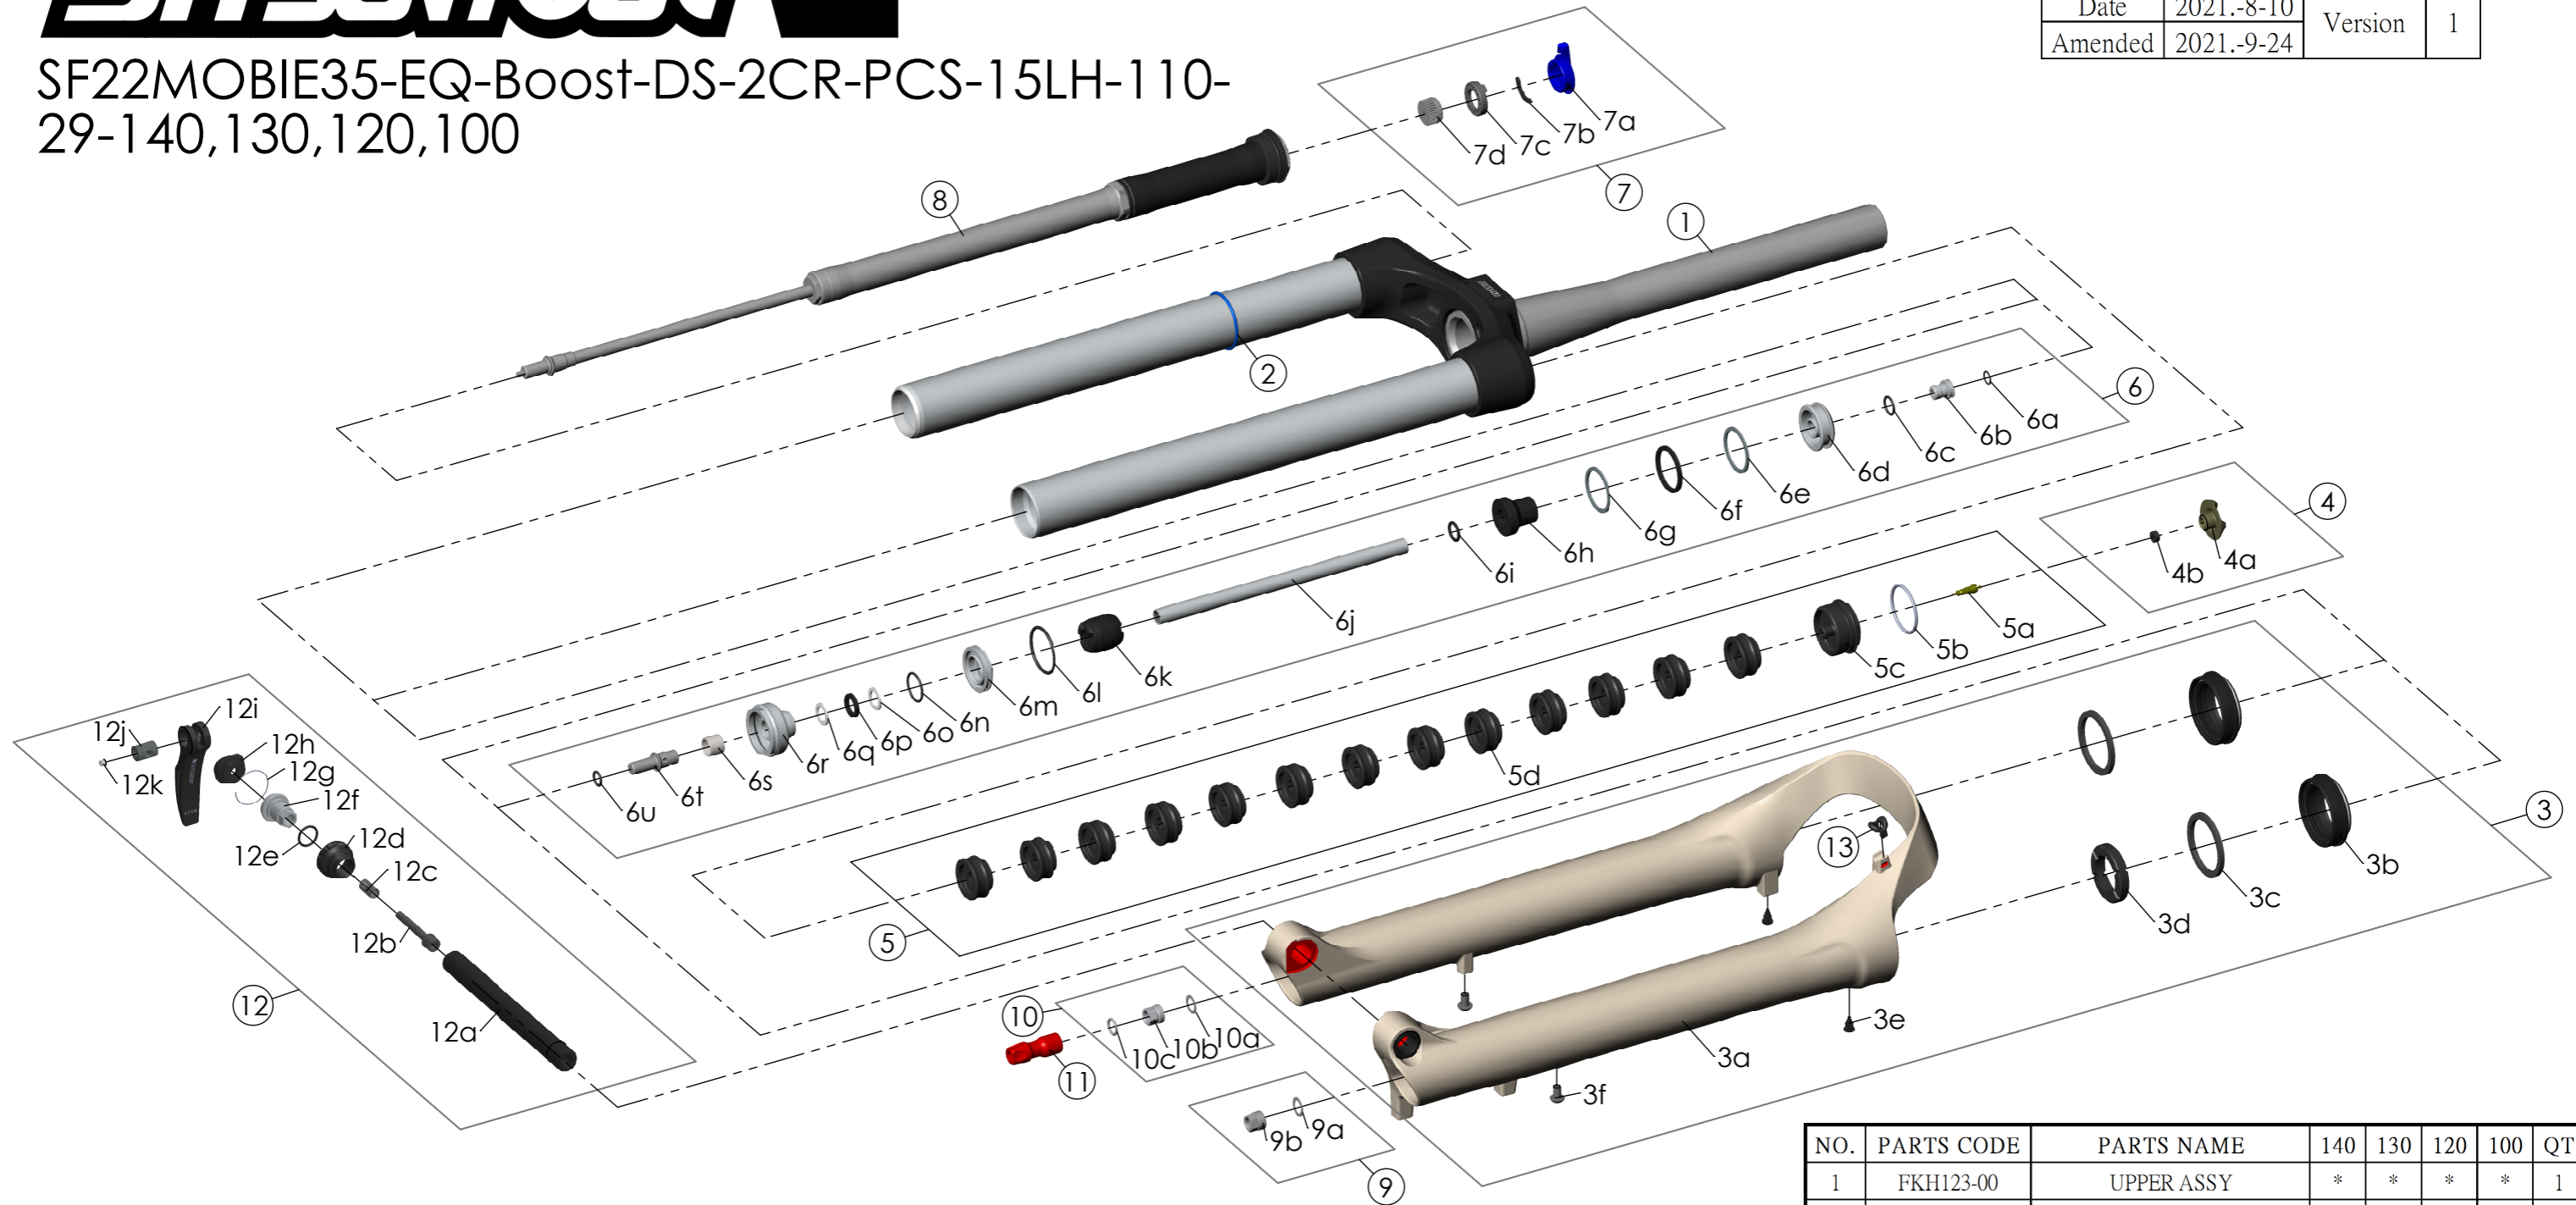

SF22MOBIE35-EQ-Boost-DS-2CR-PCS-15LH-110-29-140,130,120,100

Date	2021.-8-10	Version	1
Amended	2021.-9-24		

NO.	PARTS CODE	PARTS NAME	140	130	120	100	QT
10	FKE436-04	FIXING NUT SET	*	*	*	*	1
11	FEG494-10	REBOUND KNOB	*	*	*	*	1
12	FKA116-02	15LH-110 AXLE SET	*	*	*	*	1
13	FEG034	CABLE CLIP	*	*	*	*	1

NO.	PARTS CODE	PARTS NAME	140	130	120	100	QT
6	FKE578-20	SUPPORT TUBE ASSY	*				1
	FKE578-30			*			1
	FKE578-40				*		1
	FKE578-50					*	1
6j	FPE002-70	SUPPORT TUBE	*				1
	FPE002-71			*			1
	FPE002-74				*		1
	FPE002-73					*	1
7	FKE562-12	LO-R KNOB ASSY	*	*	*	*	1
8	FUN171-65	2CR-PCS UNIT	*	*	*	*	1
9	FKA063-03	FIXING NUT SET	*	*	*	*	1

NO.	PARTS CODE	PARTS NAME	140	130	120	100	QT
1	FKH123-00	UPPER ASSY	*	*	*	*	1
2	FAA397-10	O RING	*	*	*	*	1
3	FKH125-00	BOTTOM CASE ASSY	*	*	*	*	1
3b	FAA206-30	DUST SEAL	*	*	*	*	2
3c	FAA208	OIL WIPER 35	*	*	*	*	2
3d	FEP233-20	BOTTOM BUMPER	*	*	*	*	1
3e	FAA199	MOUNT CAP	*	*	*	*	2
3f	FSB203	FIXING BOLT	*	*	*	*	2
4	FKE076-50	VALVE CAP ASSY	*	*	*	*	1
5	FKE075-94	AIR CAP ASSY	*	*	*	*	1
5d	FEG270	VOLUME REDUCER	*				9
				*			10
					*		11
						*	13