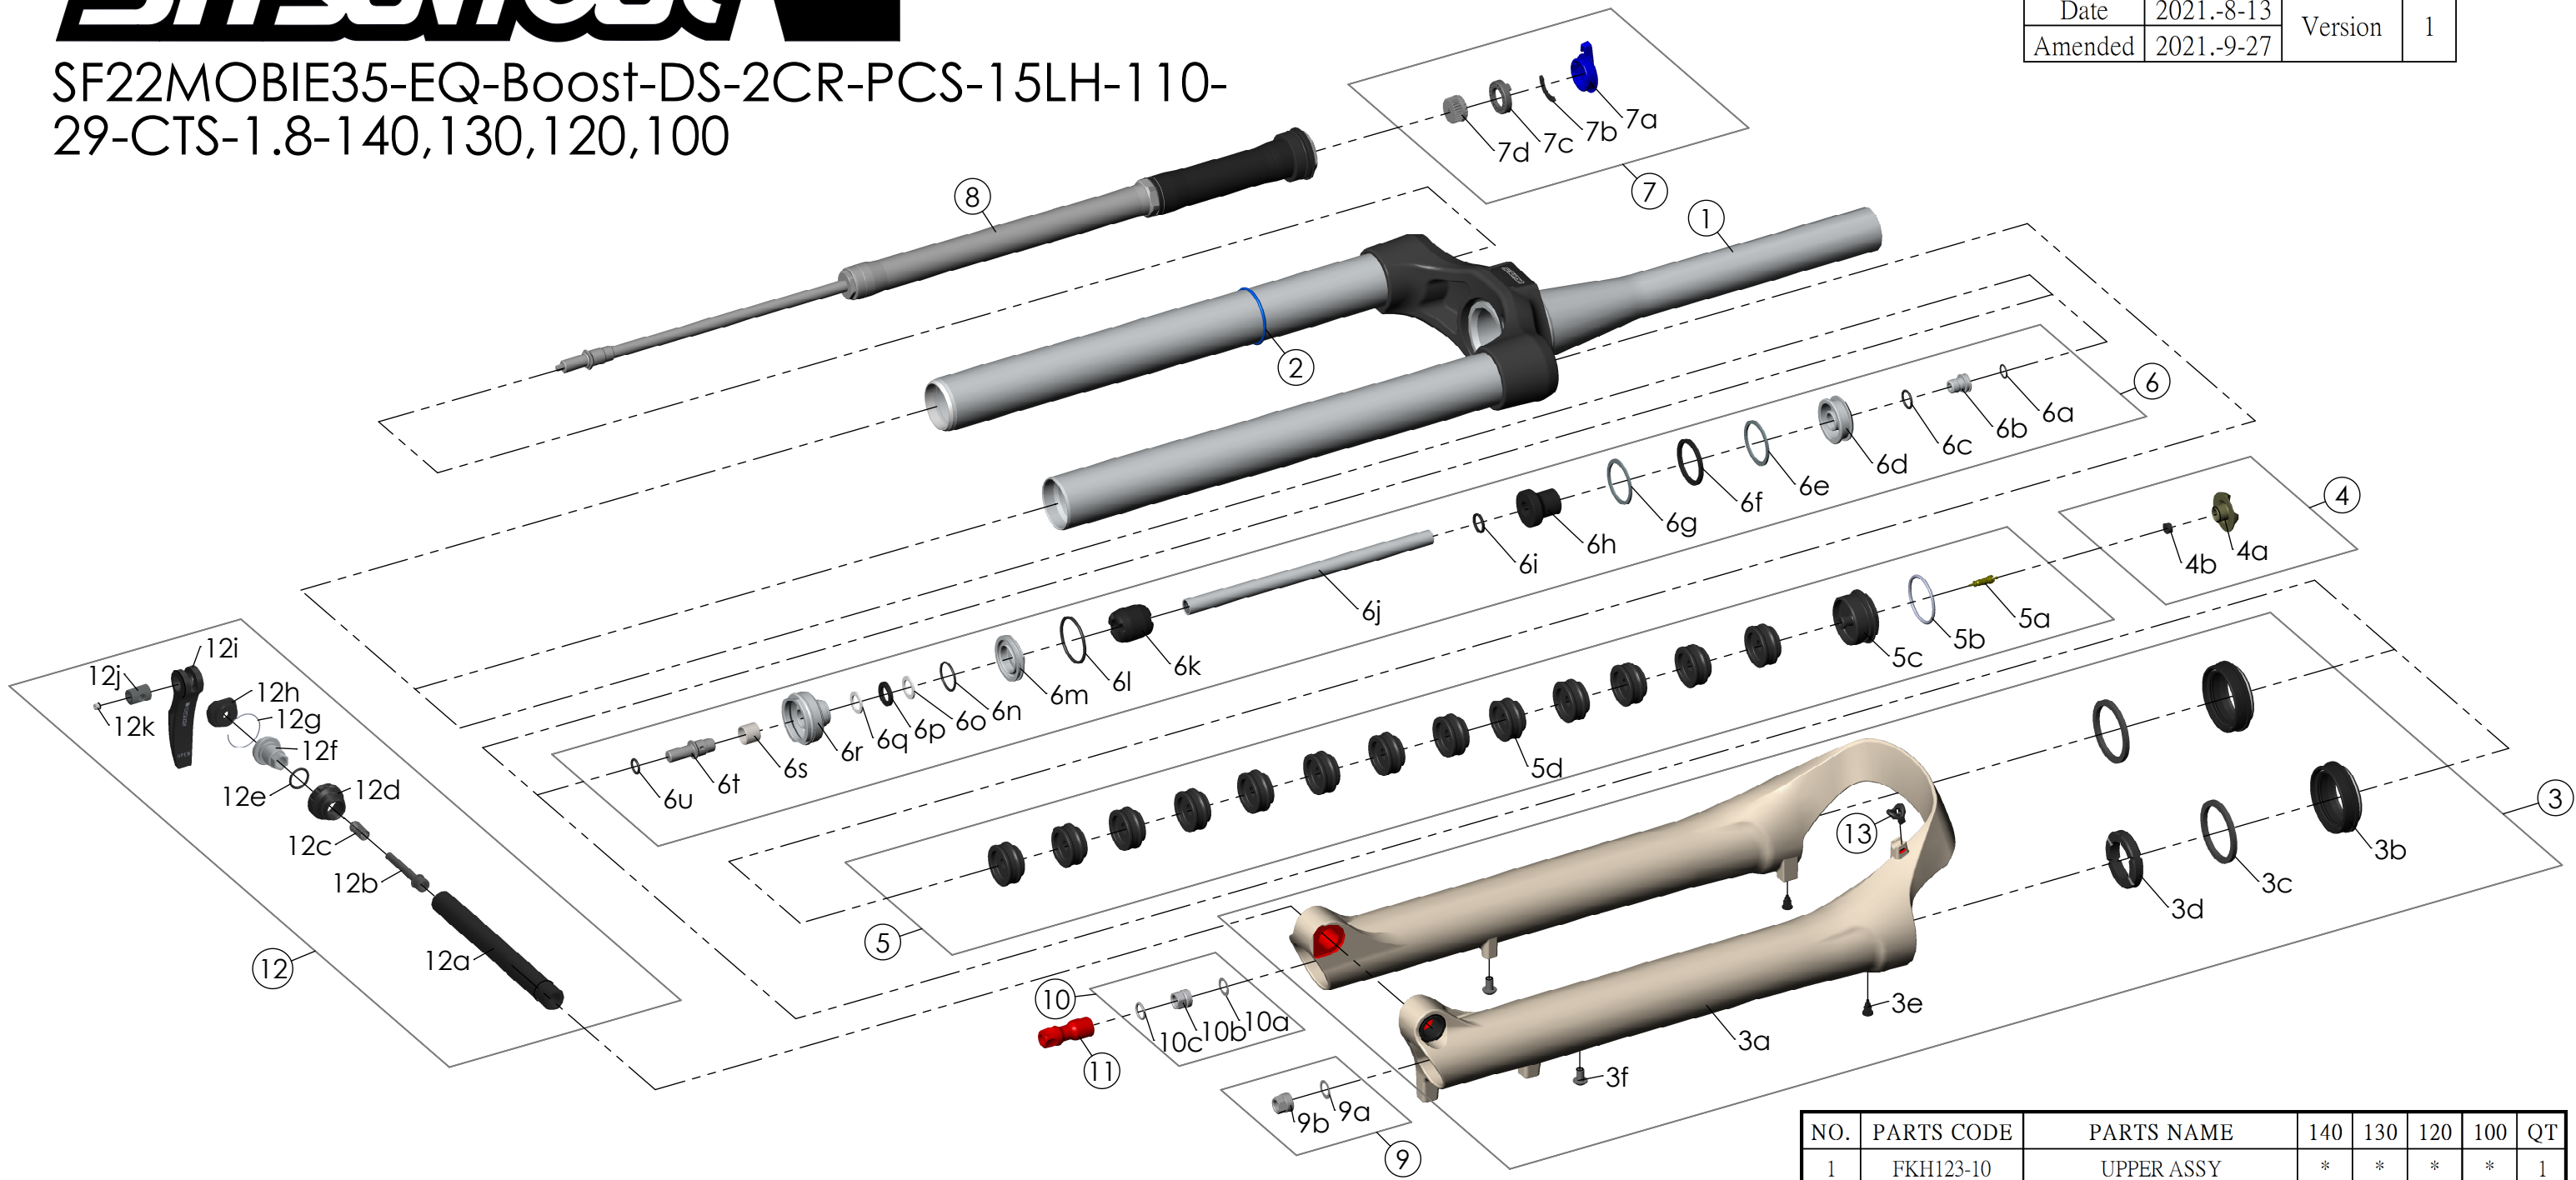

SF22MOBIE35-EQ-Boost-DS-2CR-PCS-15LH-110-29-CTS-1.8-140,130,120,100

Date	2021.-8-13	Version	1
Amended	2021.-9-27		

NO.	PARTS CODE	PARTS NAME	140	130	120	100	QT
10	FKE436-04	FIXING NUT SET	*	*	*	*	1
11	FEG494-10	REBOUND KNOB	*	*	*	*	1
12	FKA116-02	15LH-110 AXLE SET	*	*	*	*	1
13	FEG034	CABLE CLIP	*	*	*	*	1

NO.	PARTS CODE	PARTS NAME	140	130	120	100	QT
6	FKE578-20	SUPPORT TUBE ASSY	*				1
	FKE578-30			*		1	
	FKE578-40				*	1	
	FKE578-50					*	1
6j	FPE002-70	SUPPORT TUBE	*				1
	FPE002-71			*		1	
	FPE002-74				*	1	
	FPE002-73					*	1
7	FKE562-12	LO-R KNOB ASSY	*	*	*	*	1
8	FUN171-65	2CR-PCS UNIT	*	*	*	*	1
9	FKA063-03	FIXING NUT SET	*	*	*	*	1

NO.	PARTS CODE	PARTS NAME	140	130	120	100	QT
1	FKH123-10	UPPER ASSY	*	*	*	*	1
2	FAA397-10	O RING	*	*	*	*	1
3	FKH125-00	BOTTOM CASE ASSY	*	*	*	*	1
3b	FAA206-30	DUST SEAL	*	*	*	*	2
3c	FAA208	OIL WIPER 35	*	*	*	*	2
3d	FEP233-20	BOTTOM BUMPER	*	*	*	*	1
3e	FAA199	MOUNT CAP	*	*	*	*	2
3f	FSB203	FIXING BOLT	*	*	*	*	2
4	FKE076-50	VALVE CAP ASSY	*	*	*	*	1
5	FKE075-94	AIR CAP ASSY	*	*	*	*	1
5d	FEG270	VOLUME REDUCER	*				9
				*			10
					*		11
						*	13