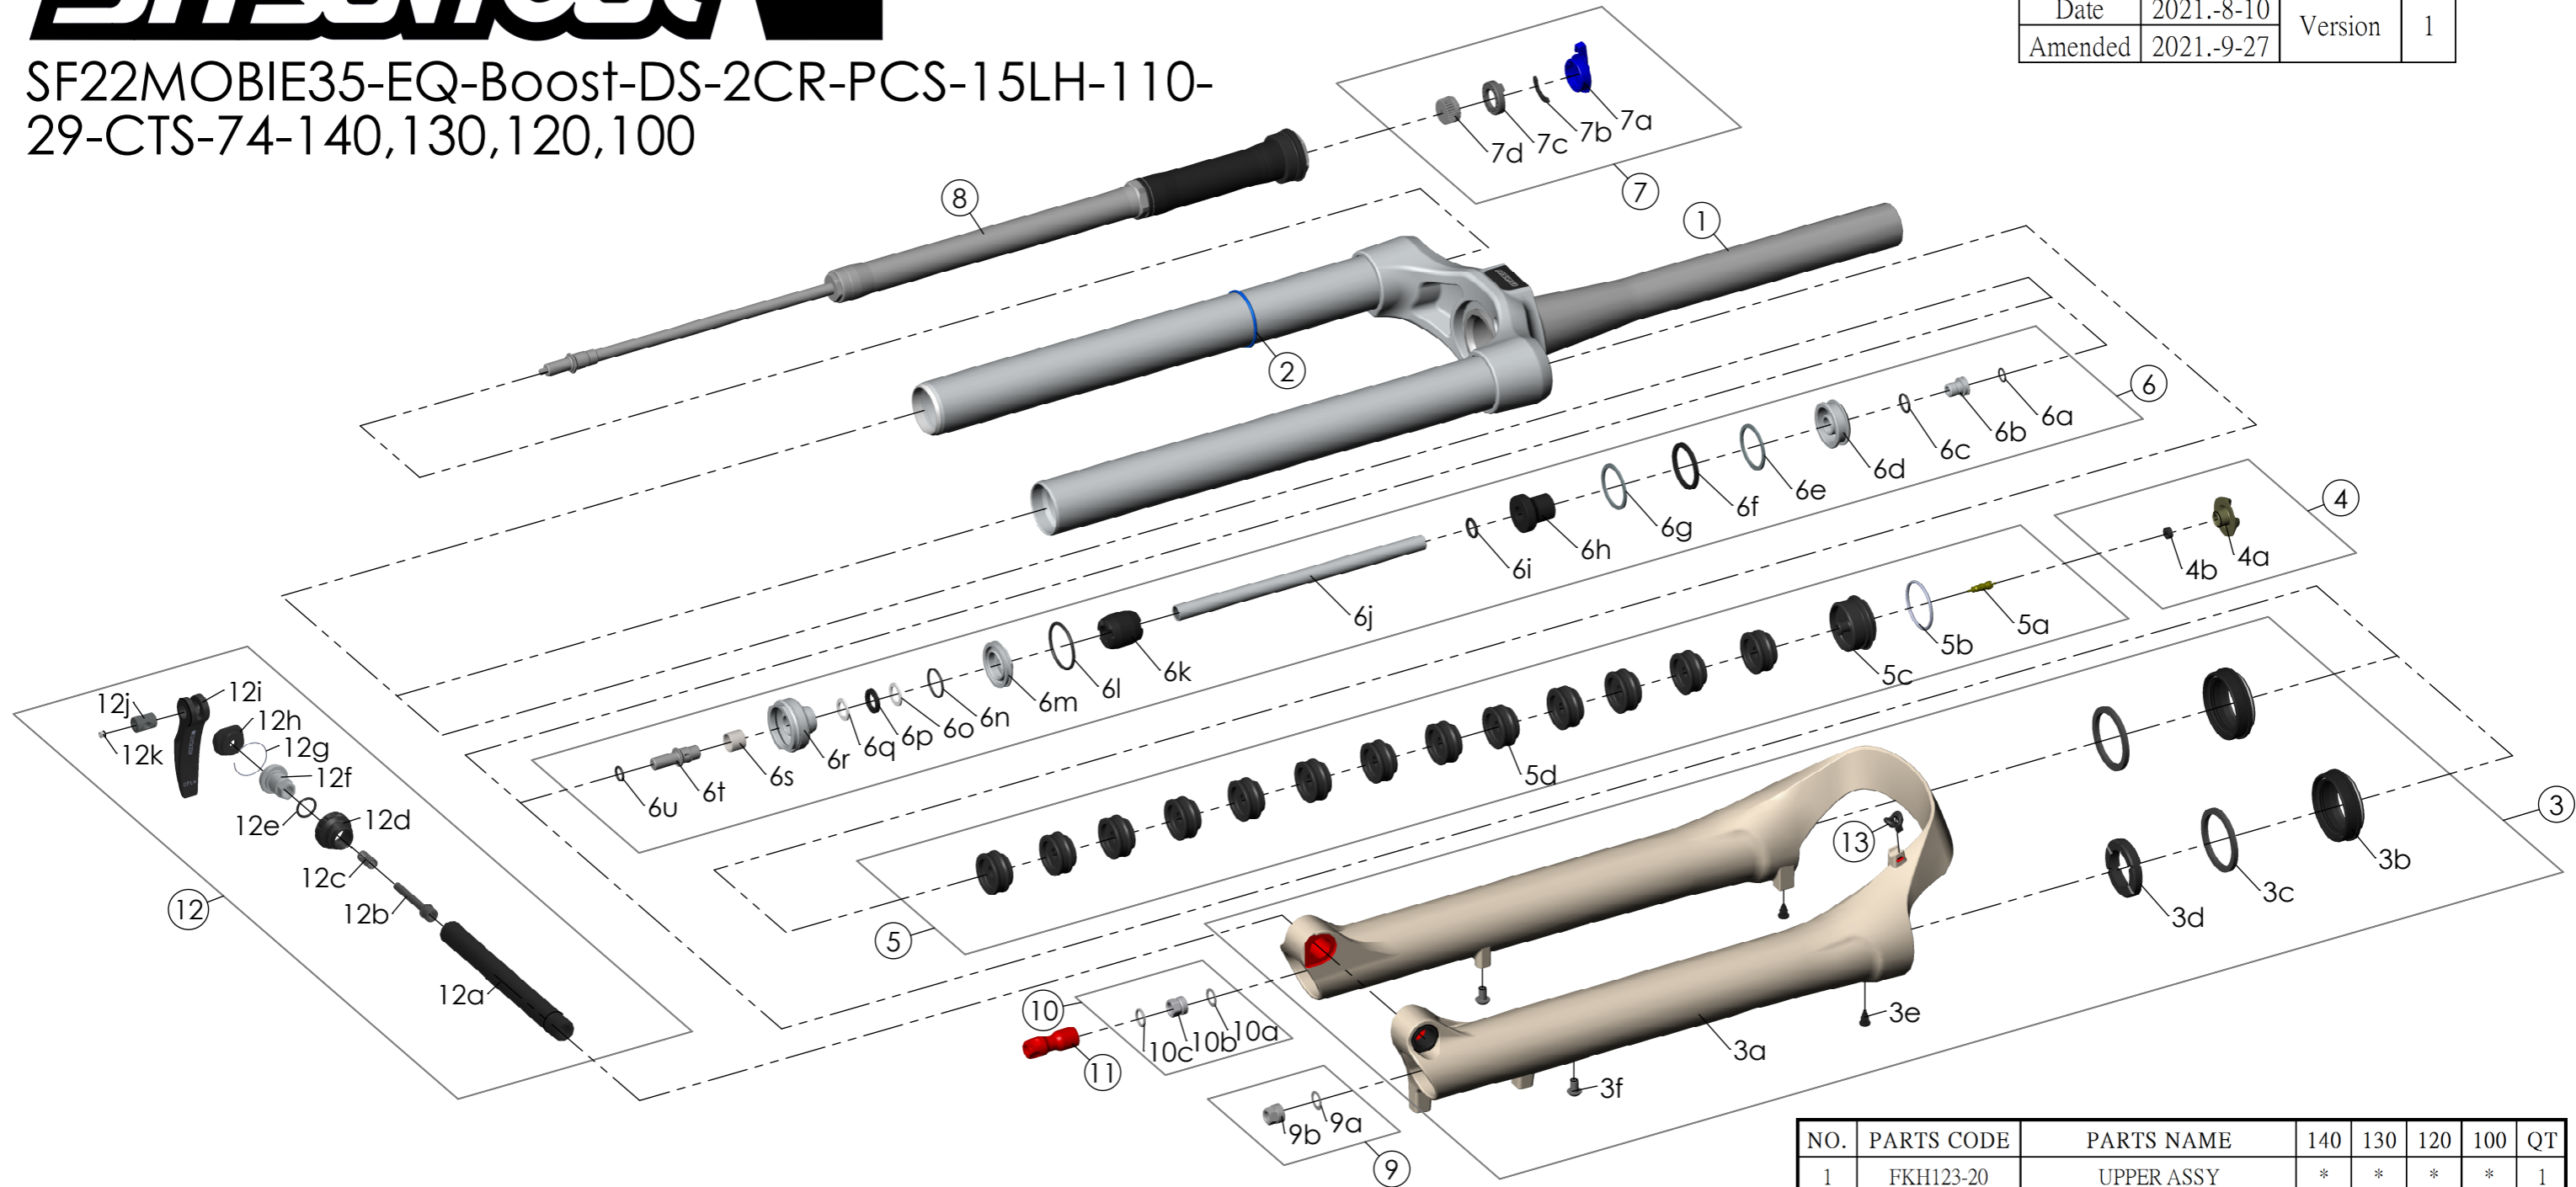

SF22MOBIE35-EQ-Boost-DS-2CR-PCS-15LH-110-29-CTS-74-140,130,120,100

Date	2021.-8-10	Version	1
Amended	2021.-9-27		

NO.	PARTS CODE	PARTS NAME	140	130	120	100	QT
10	FKE436-04	FIXING NUT SET	*	*	*	*	1
11	FEQ494-10	REBOUND KNOB	*	*	*	*	1
12	FKA116-02	15LH-110 AXLE SET	*	*	*	*	1
13	FEQ034	CABLE CLIP	*	*	*	*	1

NO.	PARTS CODE	PARTS NAME	140	130	120	100	QT
6	FKE578-20	SUPPORT TUBE ASSY	*				1
	FKE578-30			*			1
	FKE578-40				*		1
	FKE578-50					*	1
6j	FPE002-70	SUPPORT TUBE	*				1
	FPE002-71			*			1
	FPE002-74				*		1
	FPE002-73					*	1
7	FKE562-12	LO-R KNOB ASSY	*	*	*	*	1
8	FUN171-65	2CR-PCS UNIT	*	*	*	*	1
9	FKA063-03	FIXING NUT SET	*	*	*	*	1

NO.	PARTS CODE	PARTS NAME	140	130	120	100	QT
1	FKH123-20	UPPER ASSY	*	*	*	*	1
2	FAA397-10	O RING	*	*	*	*	1
3	FKH125-00	BOTTOM CASE ASSY	*	*	*	*	1
3b	FAA206-30	DUST SEAL	*	*	*	*	2
3c	FAA208	OIL WIPER 35	*	*	*	*	2
3d	FEP233-20	BOTTOM BUMPER	*	*	*	*	1
3e	FAA199	MOUNT CAP	*	*	*	*	2
3f	FSB203	FIXING BOLT	*	*	*	*	2
4	FKE076-50	VALVE CAP ASSY	*	*	*	*	1
5	FKE075-94	AIR CAP ASSY	*	*	*	*	1
5d	FEG270	VOLUME REDUCER	*				9
				*			10
					*		11
						*	13