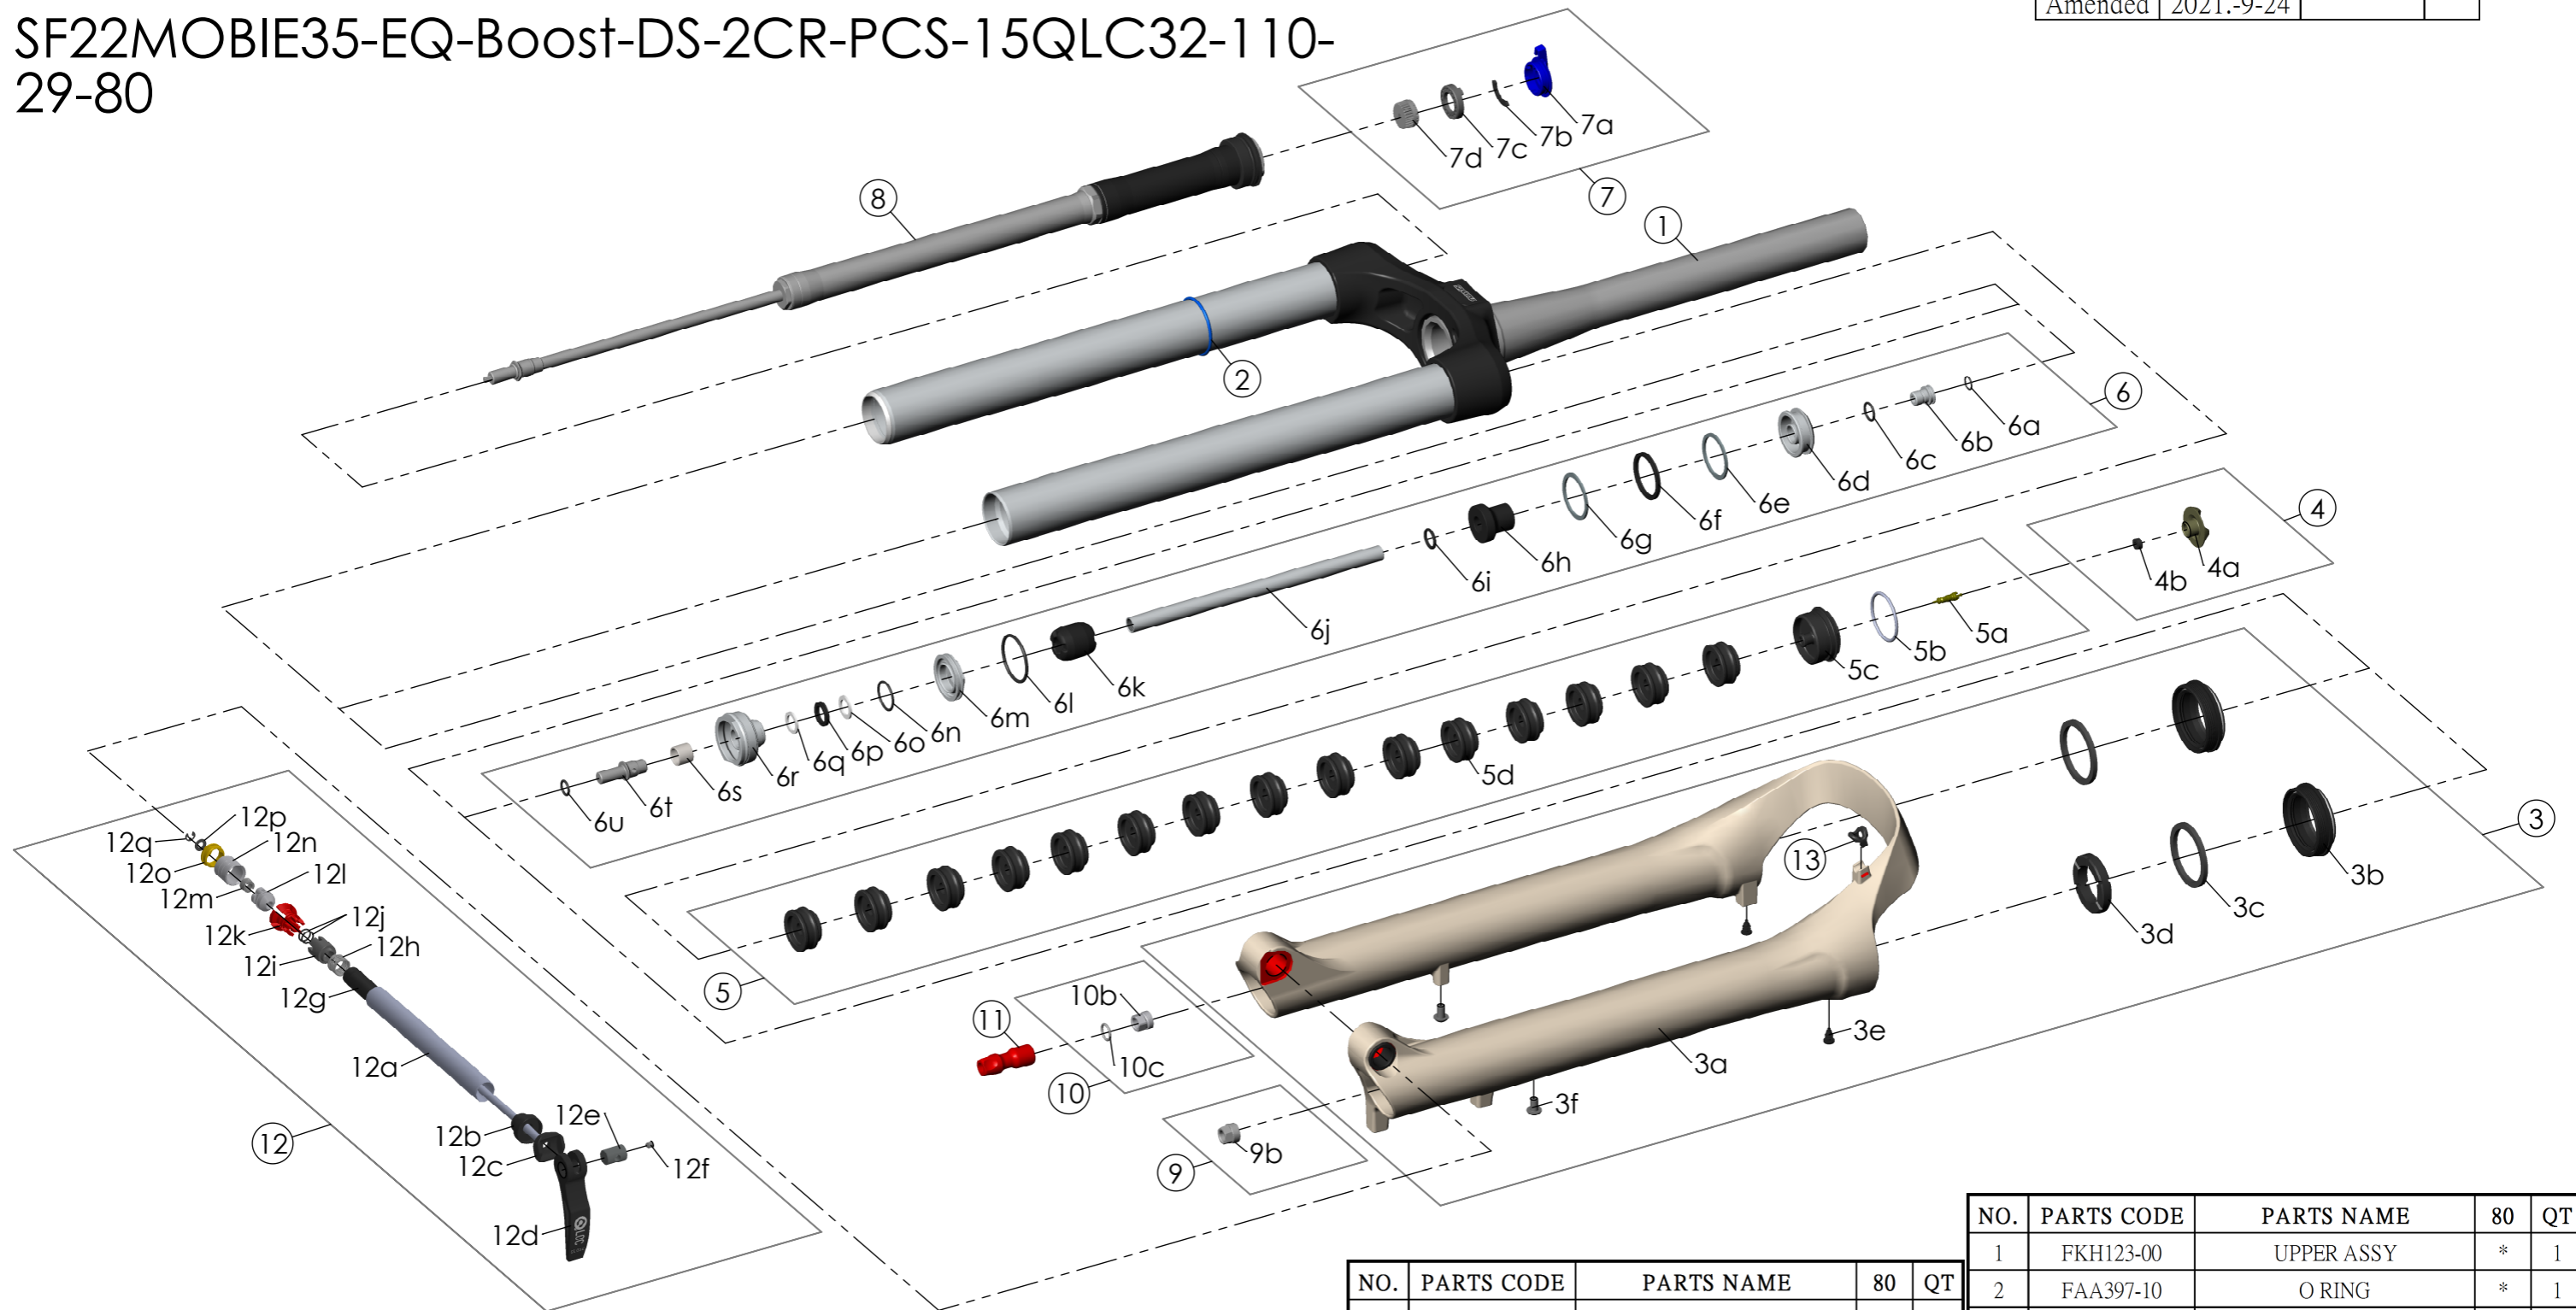

Date	2021.-8-12	Version	1
Amended	2021.-9-24		

NO.	PARTS CODE	PARTS NAME	80	QT
1	FKH123-00	UPPER ASSY	*	1
2	FAA397-10	O RING	*	1
3	FKH125-20	BOTTOM CASE ASSY	*	1
3b	FAA206-30	DUST SEAL	*	2
3c	FAA208	OIL WIPER 35	*	2
3d	FEP233-20	BOTTOM BUMPER	*	1
3e	FAA199	MOUNT CAP	*	2
3f	FSB203	FIXING BOLT	*	2
4	FKE076-50	VALVE CAP ASSY	*	1
5	FKE075-94	AIR CAP ASSY	*	1
5d	FEG270	VOLUME REDUCER	*	15
6	FKE578-60	SUPPORT TUBE ASSY	*	1
6j	FPE002-75	SUPPORT TUBE	*	1
7	FKE562-12	LO-R KNOB ASSY	*	1
8	FUN171-65	2CR-PCS UNIT	*	1
9	FKA063-03	FIXING NUT SET	*	1
10	FKE436-04	FIXING NUT SET	*	1
11	FEG494-10	REBOUND KNOB	*	1
12	FKA117-00	15QLC32 AXLE SET	*	1
13	FEG034	CABLE CLIP	*	1