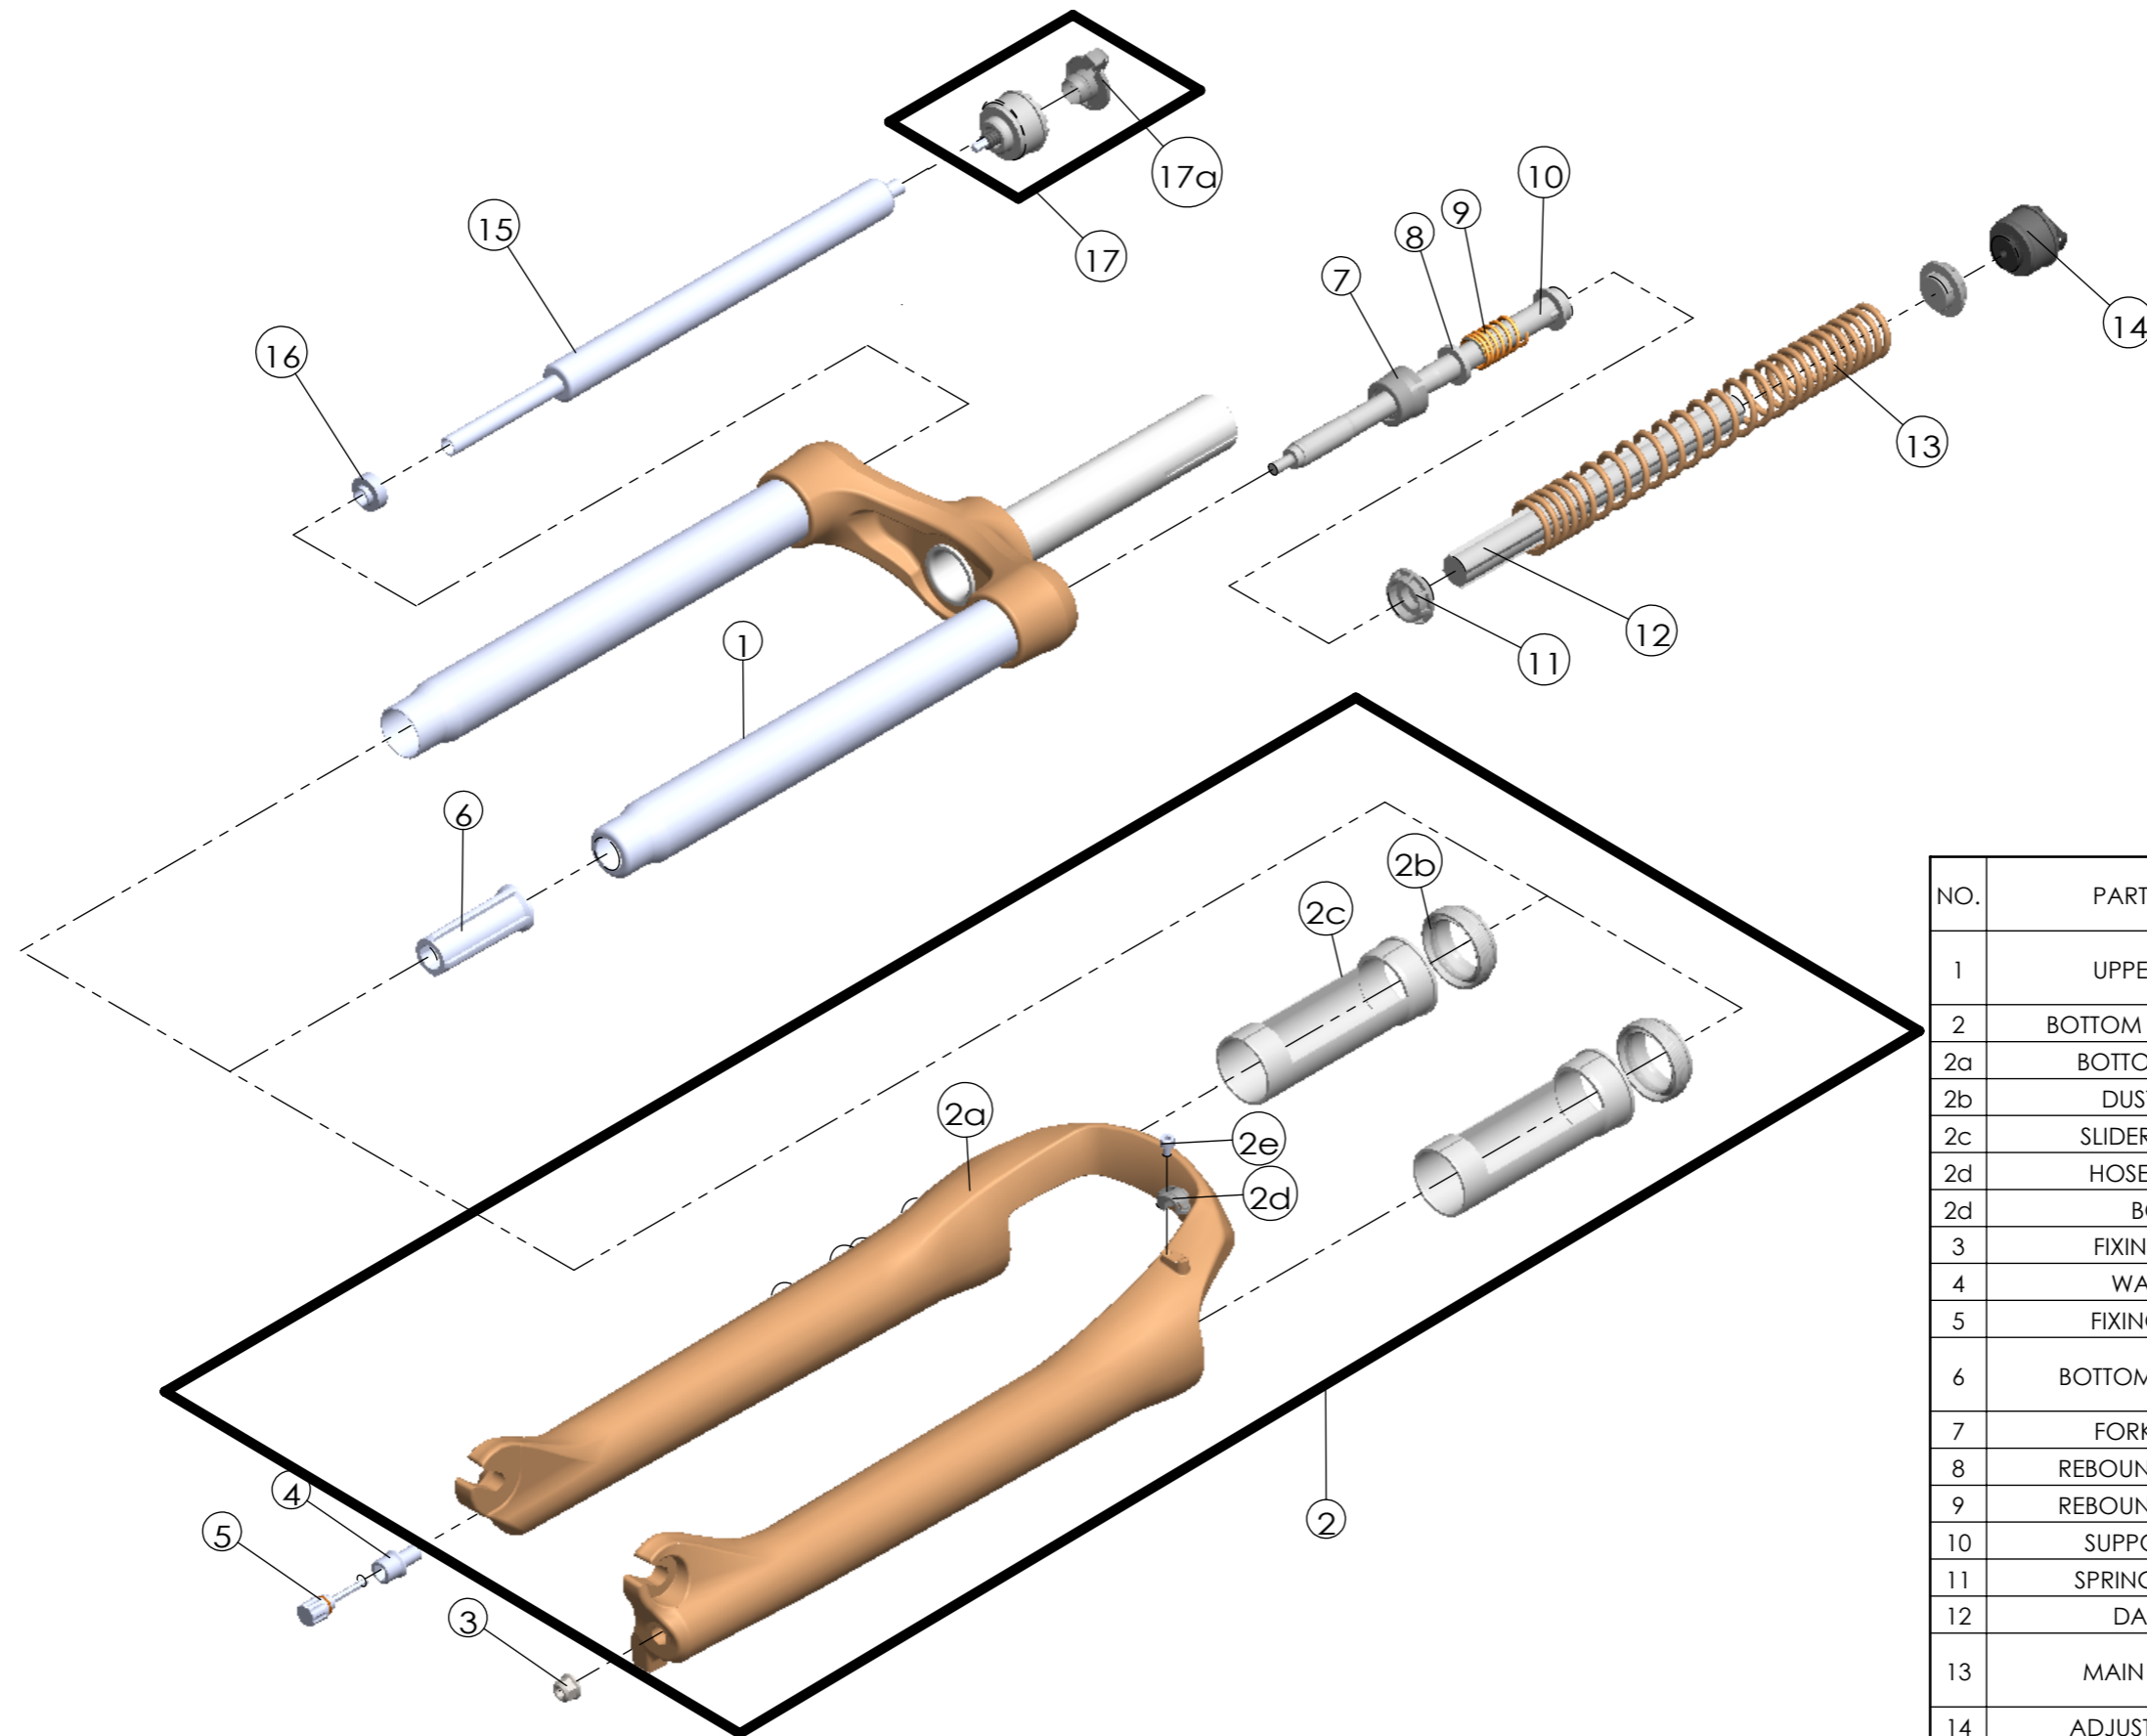

Date	2021.5.28	Version	1
Amended			

NO.	PART NAME	PART CODE	QTY.	
			100	120
1	UPPER ASSY	FKZ098-12	1	-
		FKZ098-13	-	1
2	BOTTOM CASE ASSY	FKZ152-10	1	1
2a	BOTTOM CASE	FPB515	1	1
2b	DUST SEAL	FAA169-20	2	2
2c	SLIDER SLEEVE	FEG137	2	2
2d	HOSE GUIDE	FEG166	1	1
2d	BOLT	FSB153	1	1
3	FIXING NUT	FSN023	1	1
4	WASHER	FSW058-20	1	1
5	FIXING BOLT	FKA004-40	1	1
6	BOTTOM STOPPER	FEG527-10	1	-
		FEG527-00	-	1
7	FORK NOSE	FEE805	1	1
8	REBOUND RUBBER	FEP053	1	1
9	REBOUND SPRING	FEP189-20	1	1
10	SUPPOR TUBE	FEG175	1	1
11	SPRING GUIDE	FEE434-10	2	2
12	DAMPER	FEP320-10	1	1
13	MAIN SPRING	FEP748	1	-
		FEP759	-	1
14	ADJUST SYSTEM	FKE009-41	1	1
15	DAMPER UNIT	FUN070-00	1	1
16	SLEEVE	FEG363-20	1	1
17	LO ADJUST SYSTEM	FKE526-21	1	1
17a	KNOB	FEG361-01	1	1