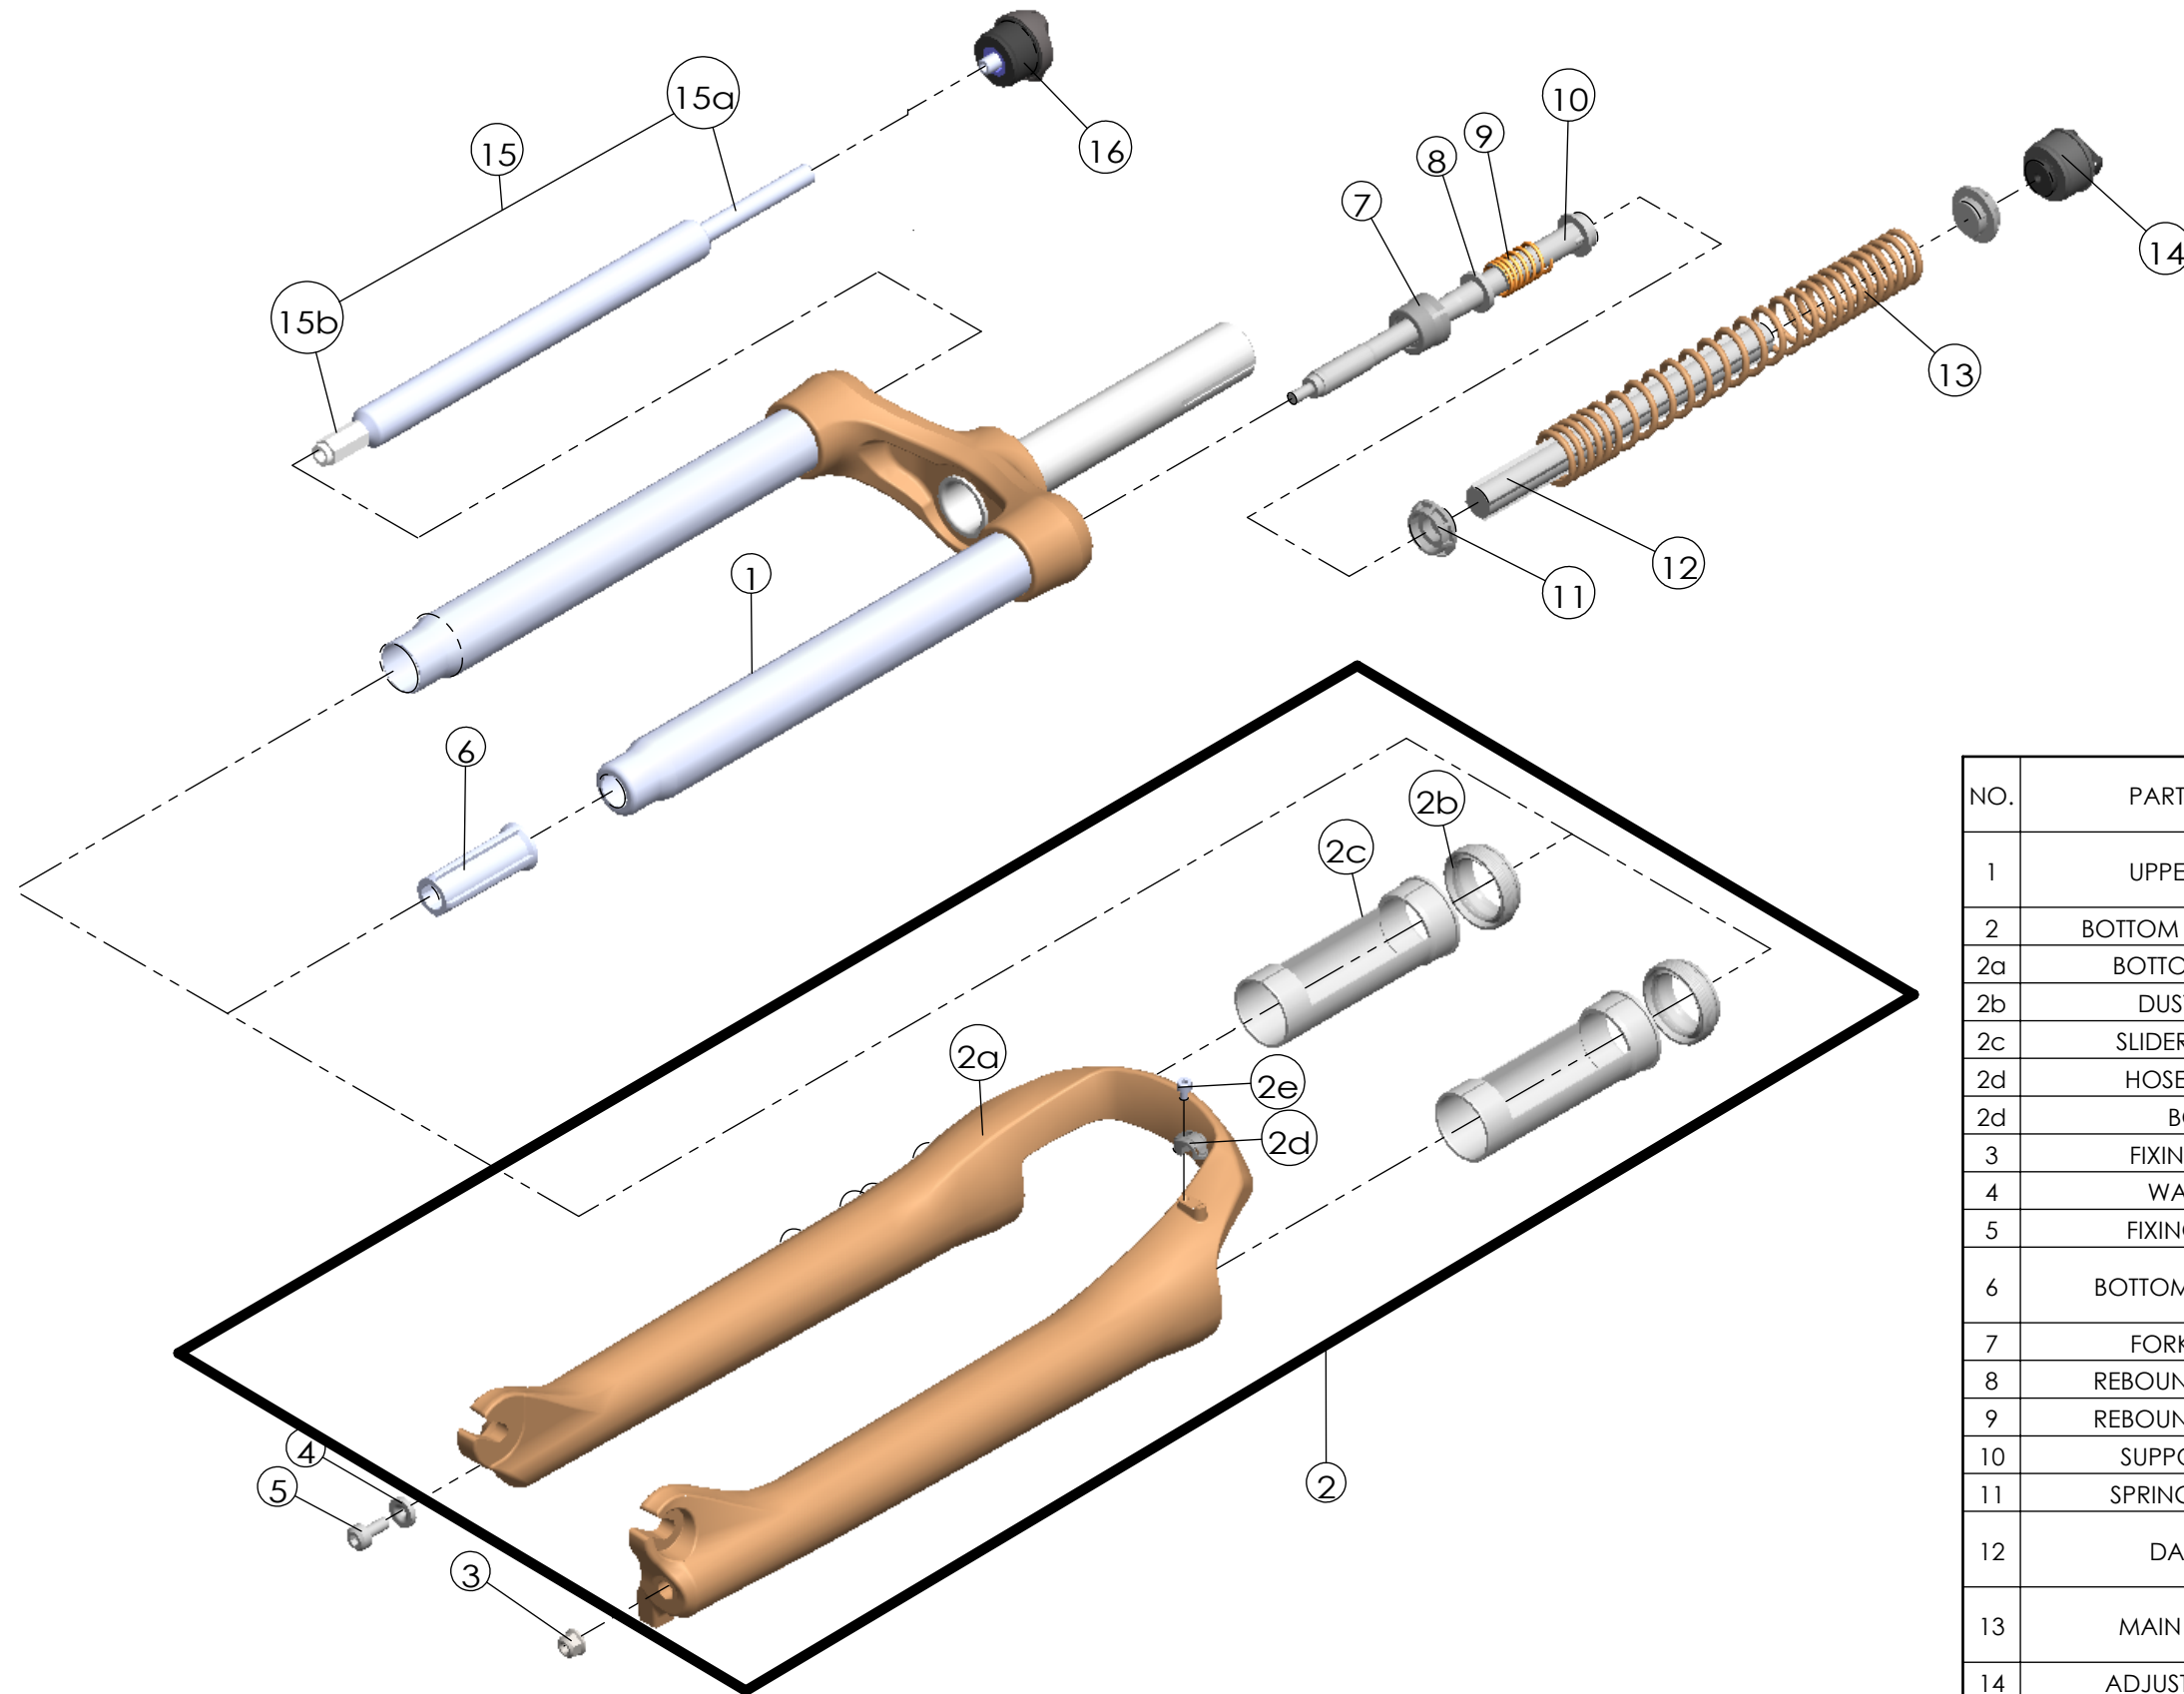

Date	2021.5.27	Version	1
Amended			

NO.	PART NAME	PART CODE	QTY.	
			100	120
1	UPPER ASSY	FKZ098-12	1	-
		FKZ098-13	-	1
2	BOTTOM CASE ASSY	FKZ152-10	1	1
2a	BOTTOM CASE	FPB515	1	1
2b	DUST SEAL	FAA169-20	2	2
2c	SLIDER SLEEVE	FEG137	2	2
2d	HOSE GUIDE	FEG166	1	1
2d	BOLT	FSB153	1	1
3	FIXING NUT	FSN023	1	1
4	WASHER	FSW025	1	1
5	FIXING BOLT	FSB070	1	1
6	BOTTOM STOPPER	FEG527-10	1	-
		FEG527-00	-	1
7	FORK NOSE	FEE805	1	1
8	REBOUND RUBBER	FEP053	1	1
9	REBOUND SPRING	FEP189-20	1	1
10	SUPPOR TUBE	FEG175	1	1
11	SPRING GUIDE	FEE262-30	2	2
12	DAMPER	FEP661-10	1	-
		FEP661-21	-	1
13	MAIN SPRING	FEP754	1	-
		FEP758	-	1
14	ADJUST SYSTEM	FKE009-41	1	1
15	DAMPER UNIT	FUN043-71	1	1
15a	DAMPER BODY	FUN042-70	1	1
15b	SUPPORT TUBE	FEE314-15	1	1
16	REMOTE SPEED LOCK ASSY	FKE310-08	1	1