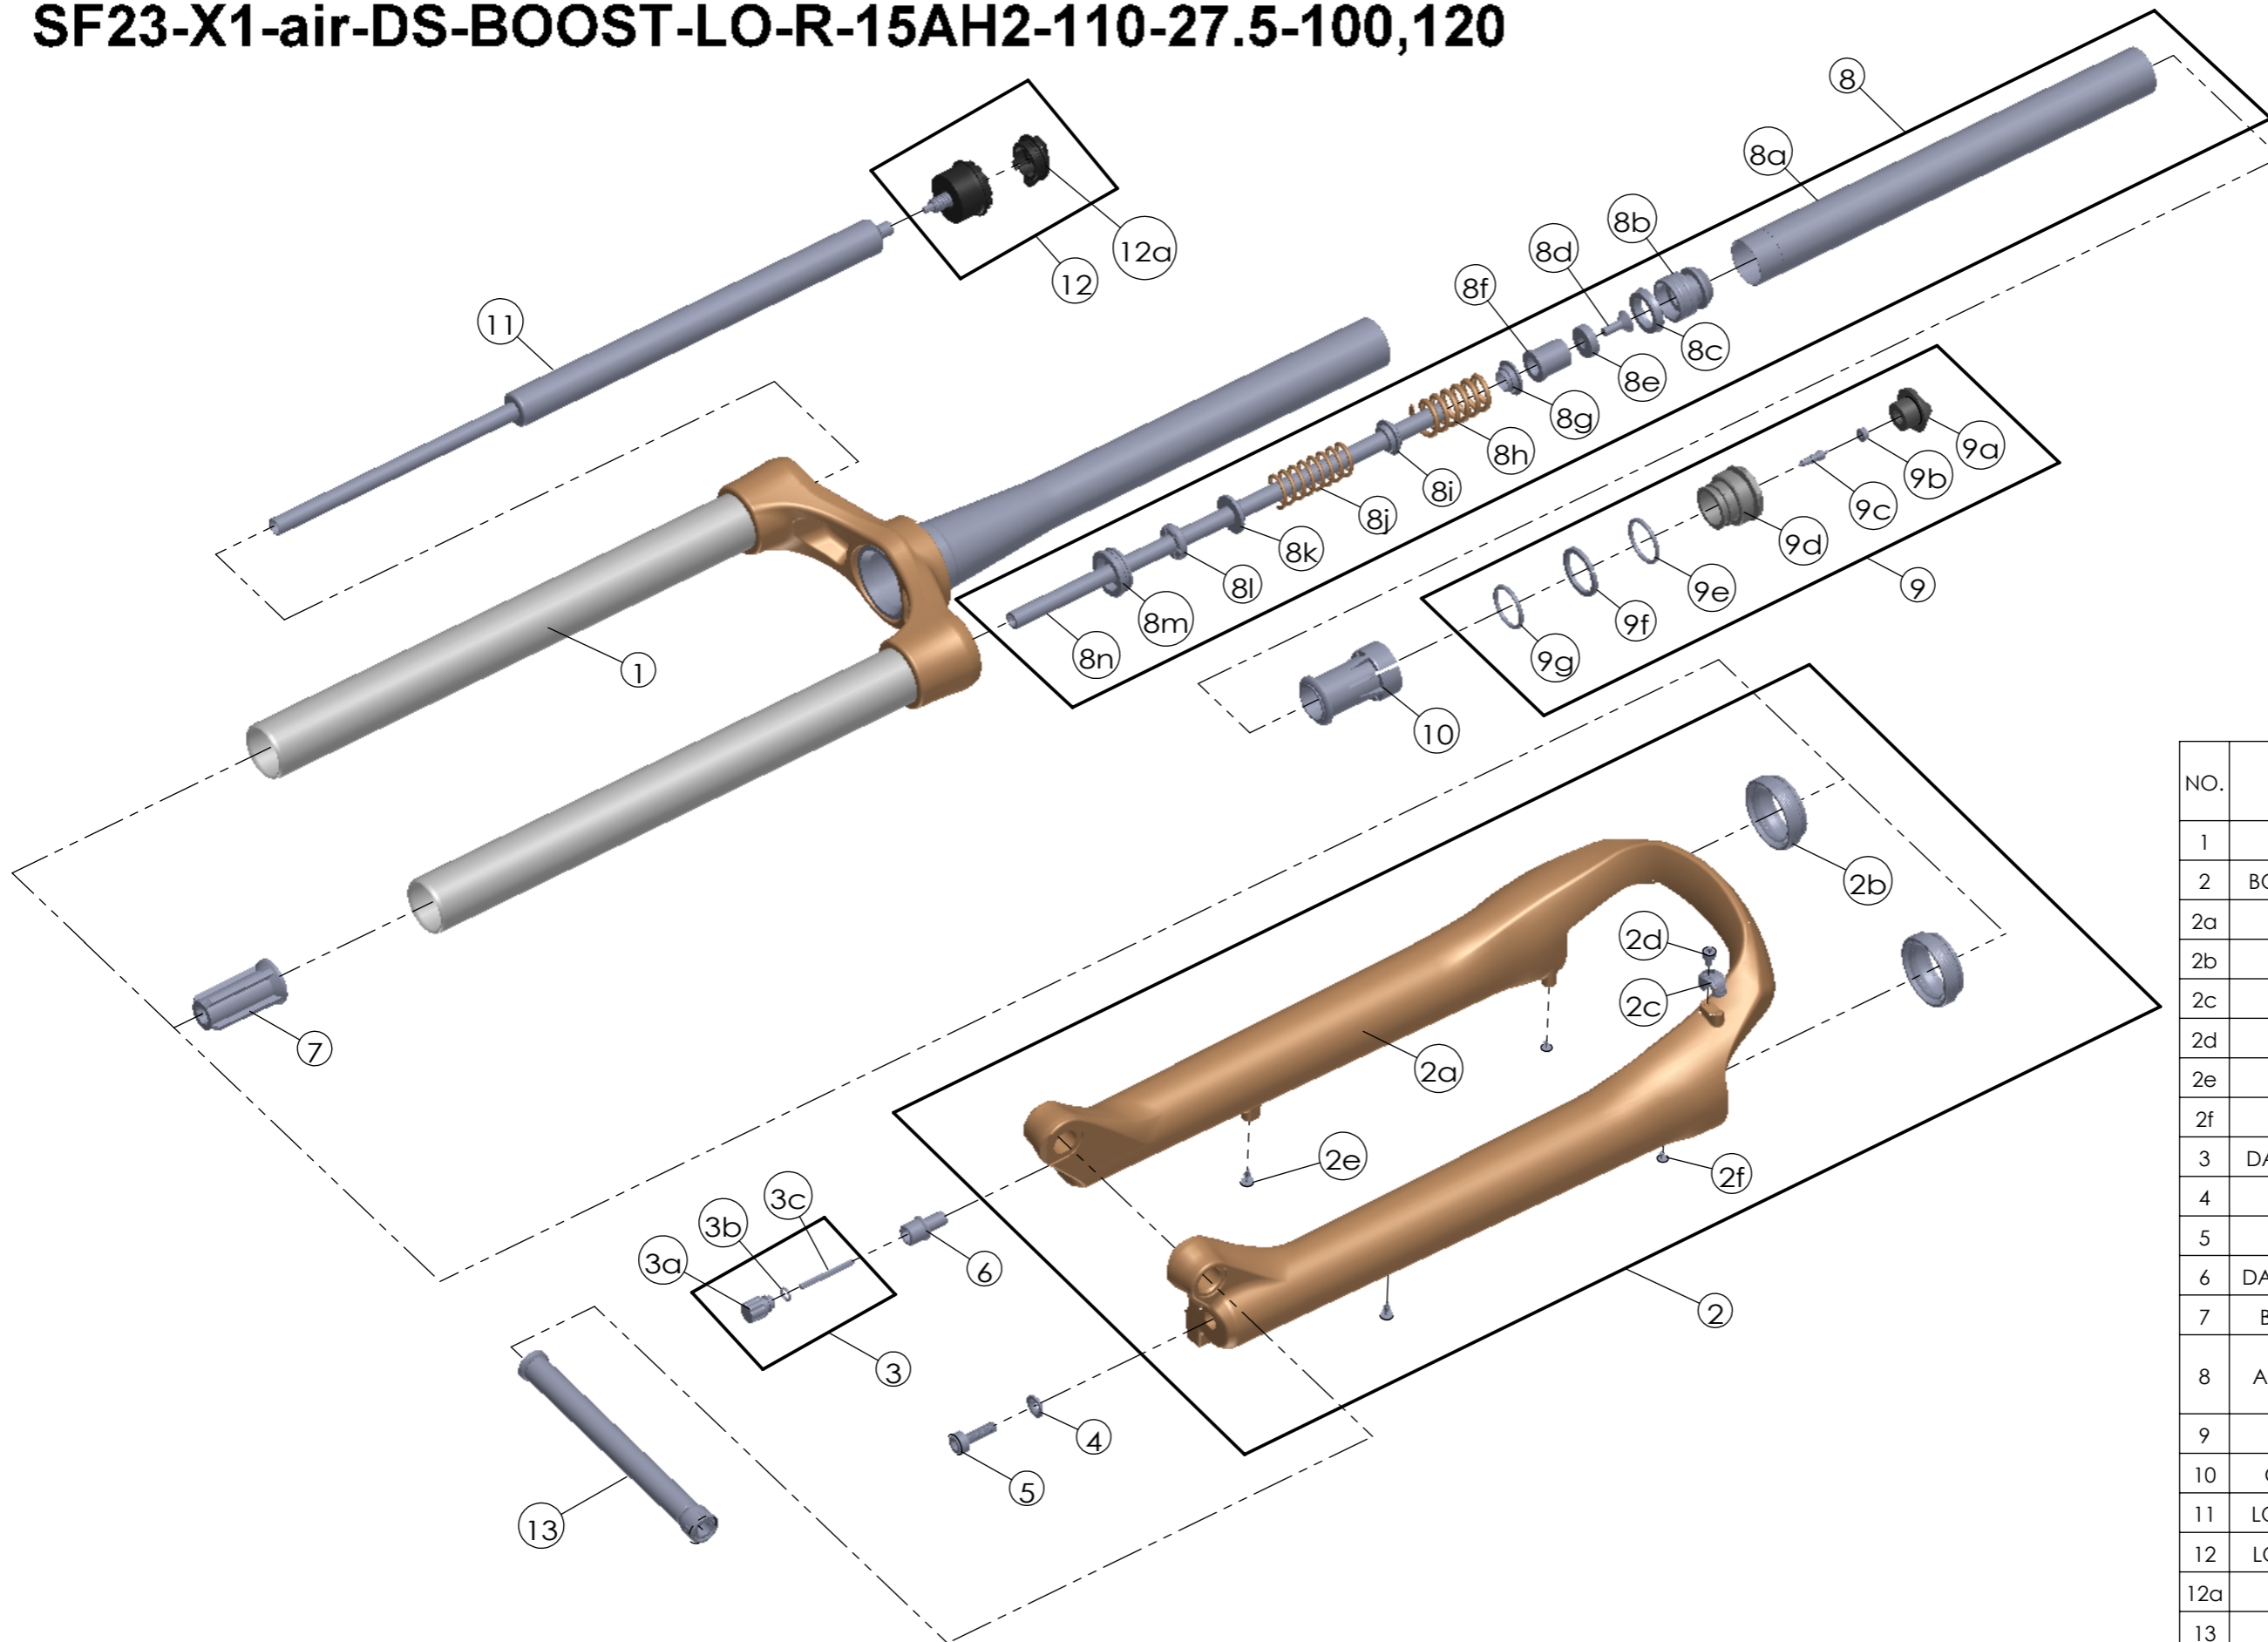

SF23-X1-air-DS-BOOST-LO-R-15AH2-110-27.5-100,120

NO.	PART NAME	PART CODE	QTY.	
			100	120
1	UPPER ASSY	FKZ162-01	1	1
2	BOTTOM CASE ASSY	FKZ163-10	1	1
2a	BOTTOM CASE	FPB521-10	1	1
2b	DUST SEAL	FAA169-20	2	2
2c	HOSE GUIDE	FEG166	1	1
2d	BOLT	FSB153	1	1
2e	MOUNT CAP	FAA199	2	2
2f	MOUNT CAP	FAA199-10	2	2
3	DAMPER KNOB ASSY	FKA004-40	1	1
4	WASHER	FSW025	1	1
5	FIXING BOLT	FSB070	1	1
6	DAMPER FIXING BOLT	FSB058-20	1	1
7	BOTTOM STOPPER	FEG186-40	1	1
8	AIR CYLINDER ASSY	FKE586-01	1	-
		FKE586-00	-	1
9	AIR CAP ASSY	FKE075-12	1	1
10	CYLINDER GUIDE	FEE554-20	1	1
11	LO-R DAMPER UNIT	FUN082-10	1	1
12	LO ADJUST SYSTEM	FKE526-21	1	1
12a	LO KNOB	FEG361-01	1	1
13	15AH2 AXLE SET	FKA117-00	1	1