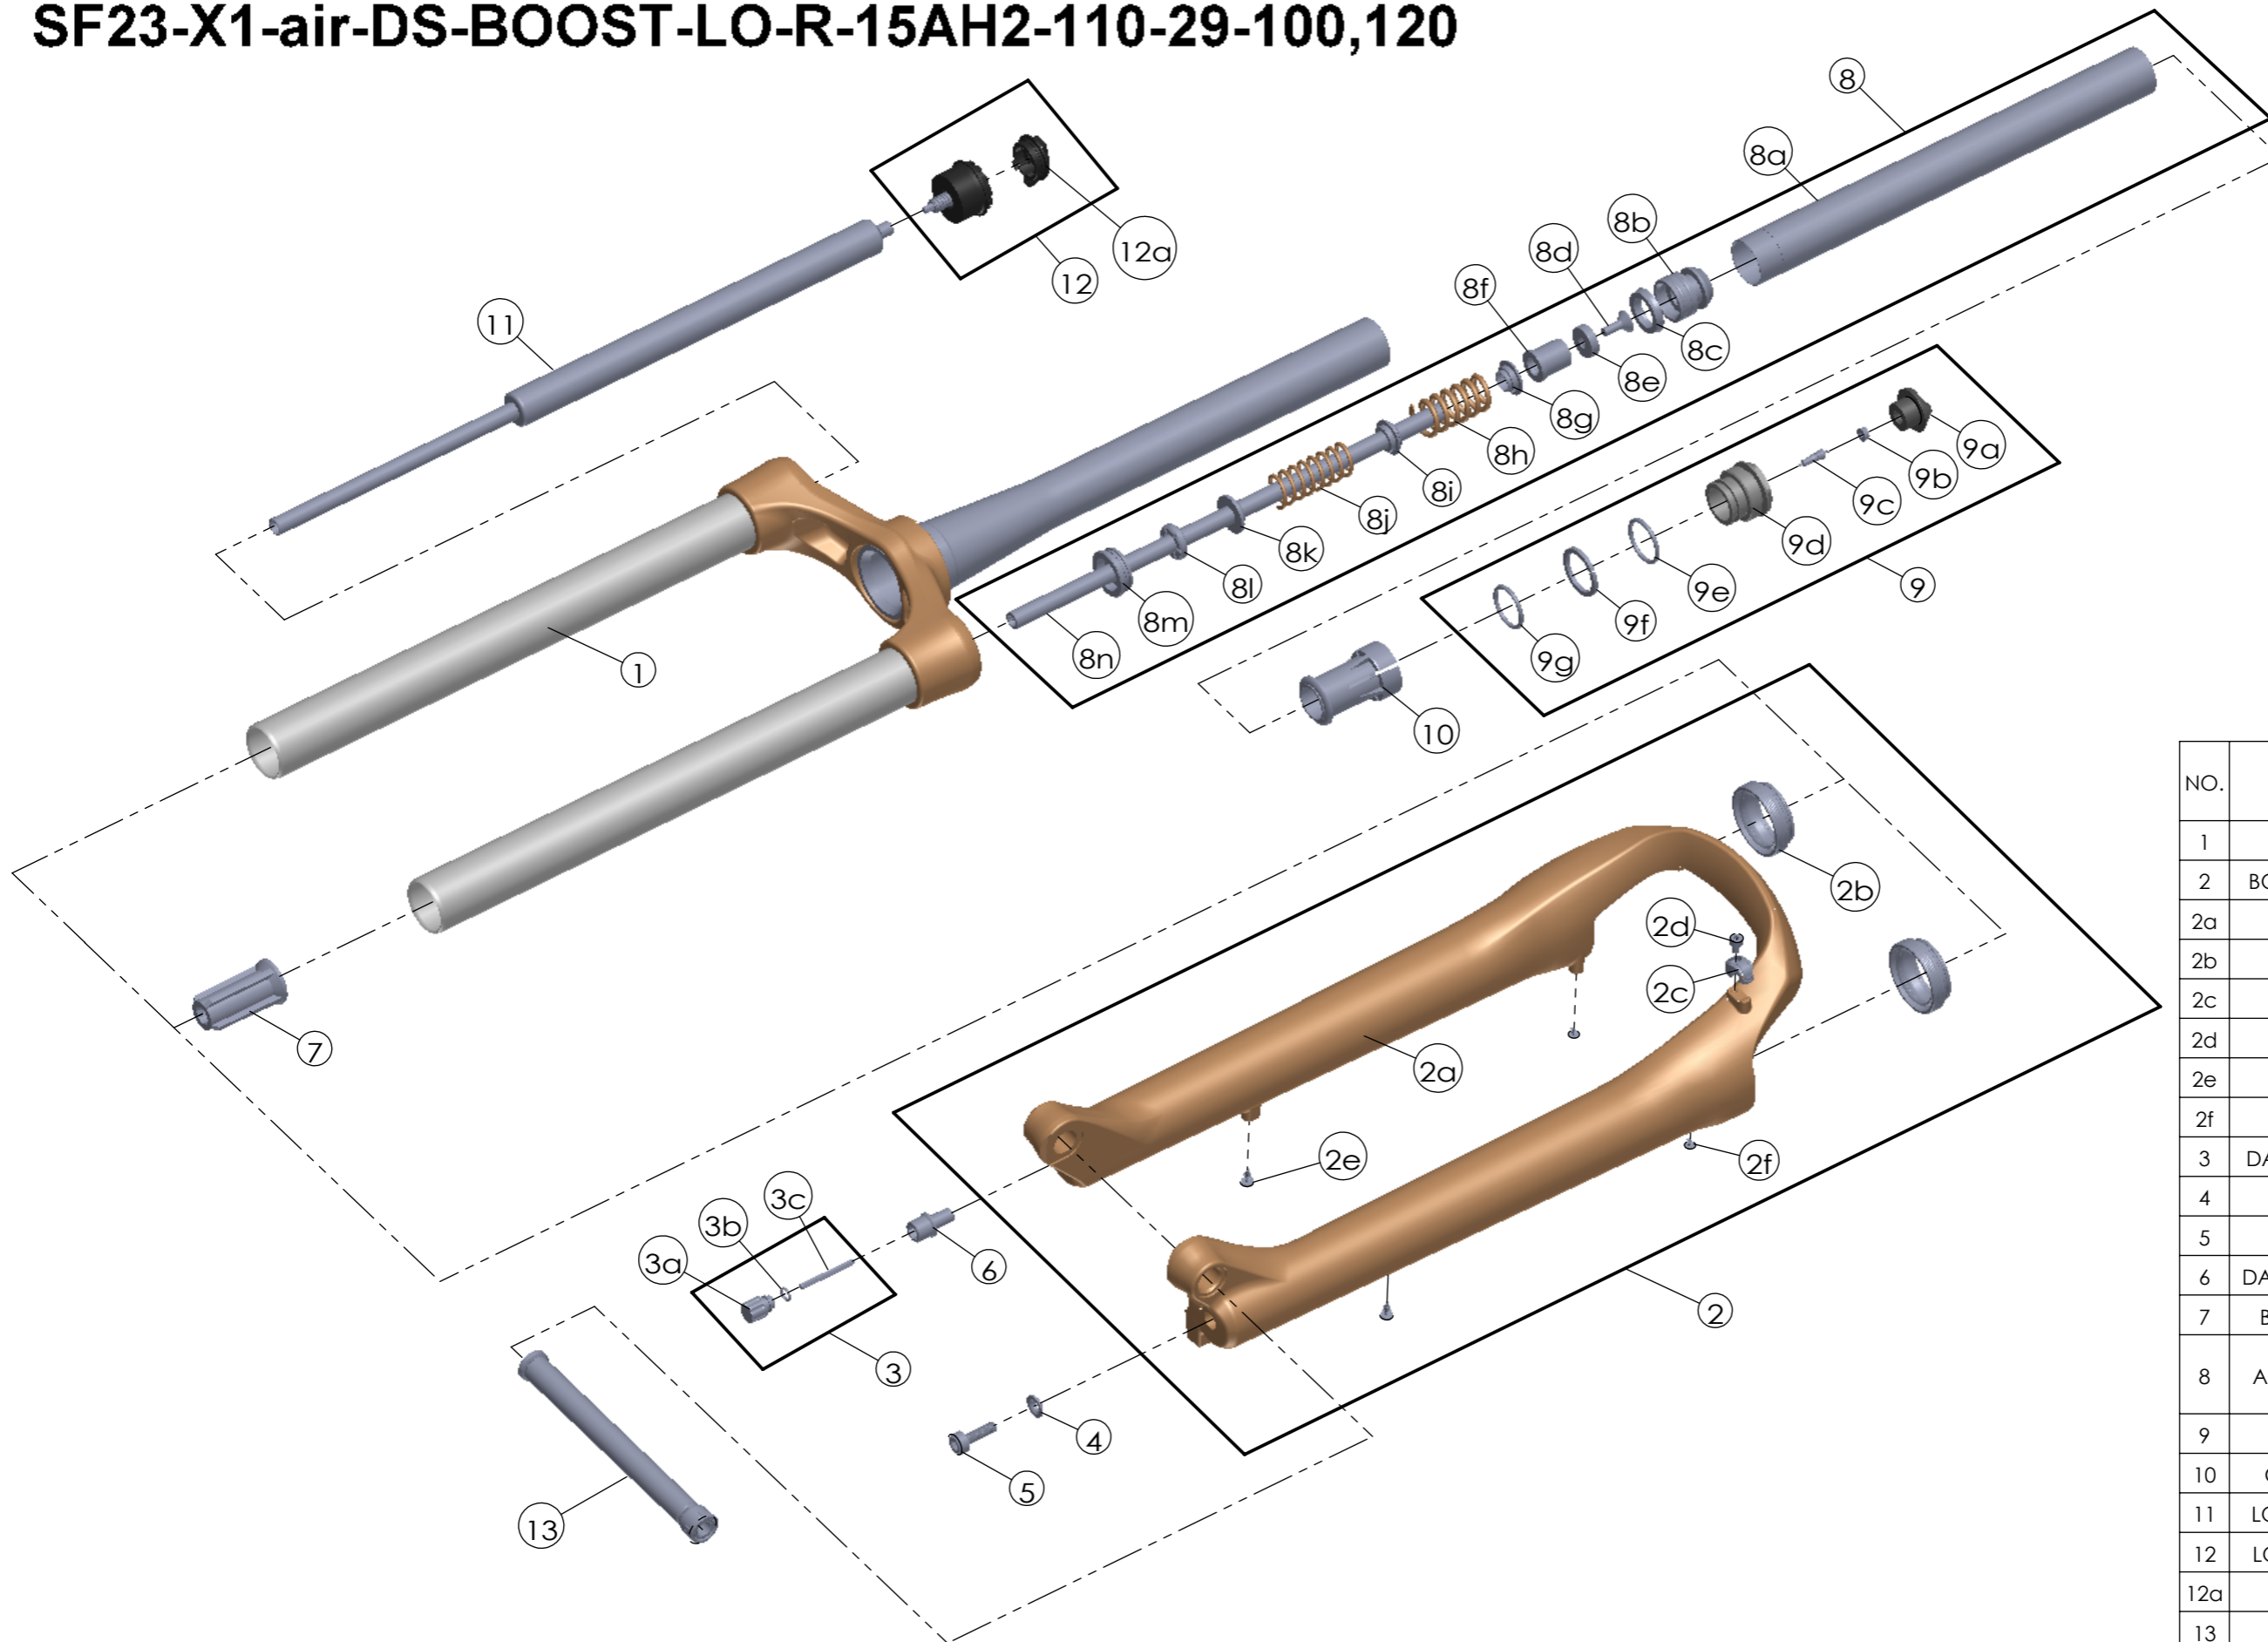

## SF23-X1-air-DS-BOOST-LO-R-15AH2-110-29-100,120

NO.	PART NAME	PART CODE	QTY.	
			100	120
1	UPPER ASSY	FKZ162-01	1	1
2	BOTTOM CASE ASSY	FKZ164-10	1	1
2a	BOTTOM CASE	FPB520-10	1	1
2b	DUST SEAL	FAA169-20	2	2
2c	HOSE GUIDE	FEG166	1	1
2d	BOLT	FSB153	1	1
2e	MOUNT CAP	FAA199	2	2
2f	MOUNT CAP	FAA199-10	2	2
3	DAMPER KNOB ASSY	FKA004-40	1	1
4	WASHER	FSW025	1	1
5	FIXING BOLT	FSB070	1	1
6	DAMPER FIXING BOLT	FSB058-20	1	1
7	BOTTOM STOPPER	FEG186-30	1	1
8	AIR CYLINDER ASSY	FKE586-11	1	-
		FKE586-10	-	1
9	AIR CAP ASSY	FKE075-12	1	1
10	CYLINDER GUIDE	FEE554-20	1	1
11	LO-R DAMPER UNIT	FUN082-20	1	1
12	LO ADJUST SYSTEM	FKE526-21	1	1
12a	LO KNOB	FEG361-01	1	1
13	15AH2 AXLE SET	FKA117-00	1	1