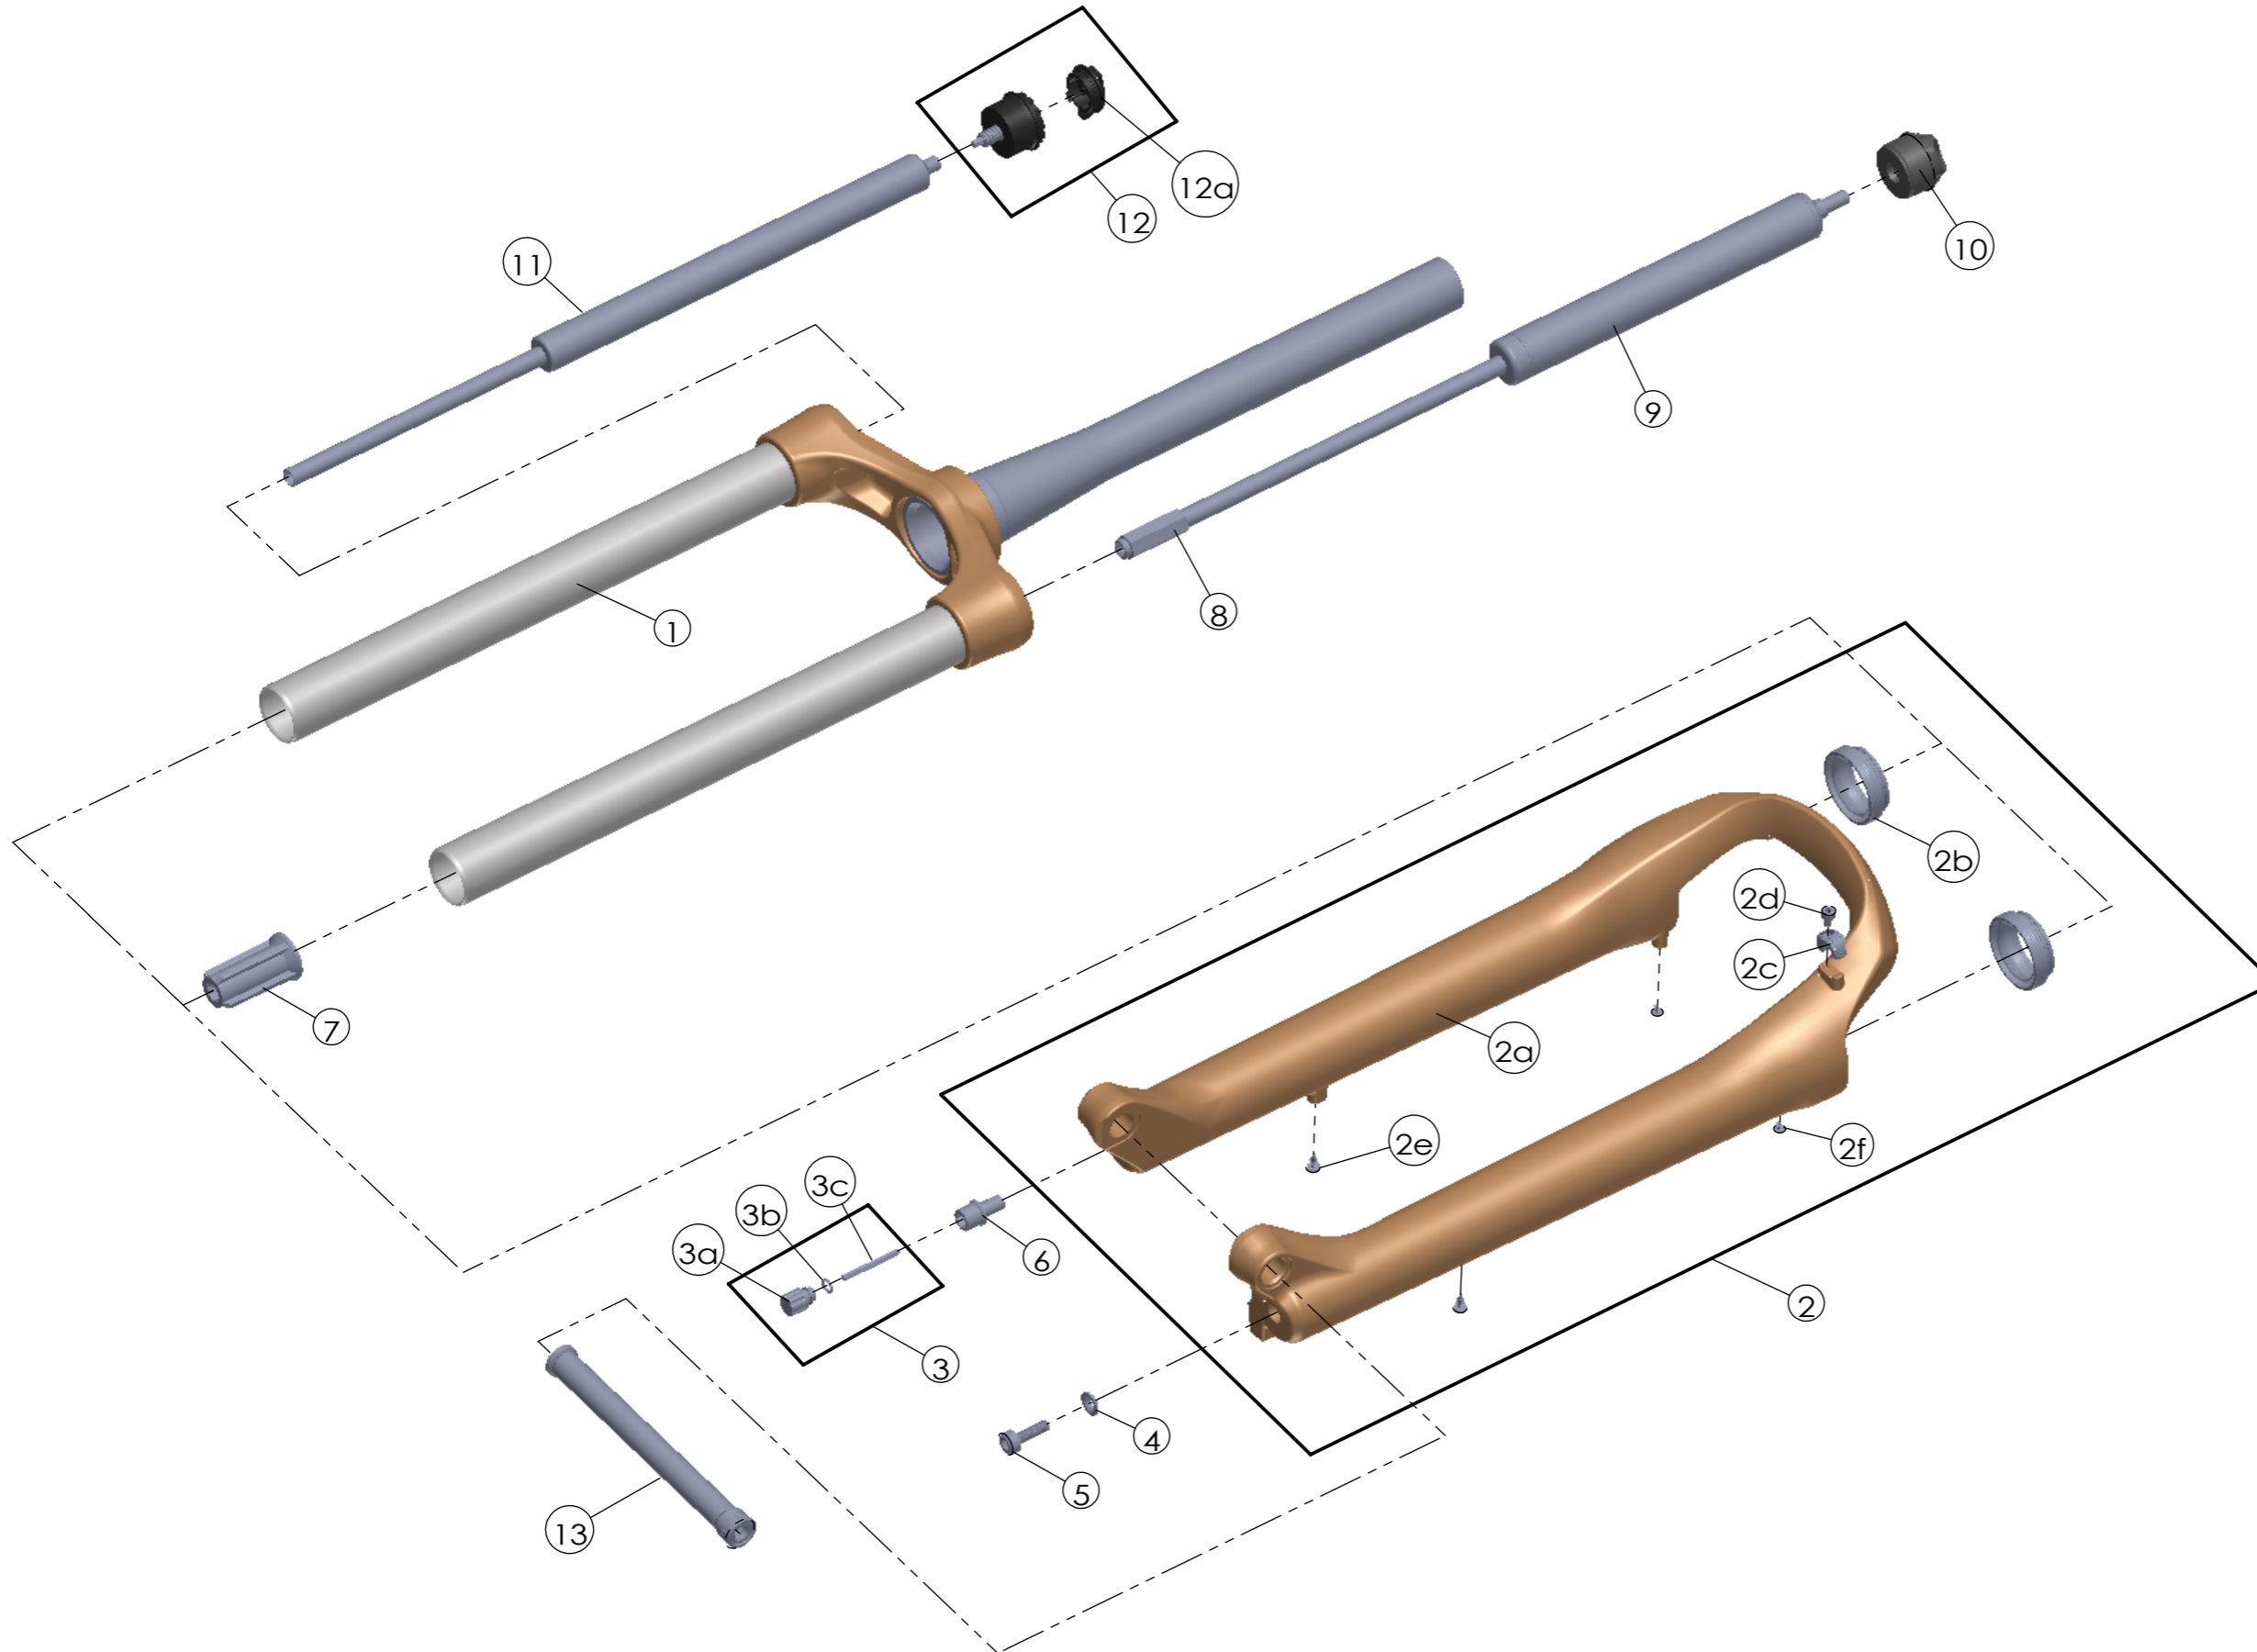

## SF23-X1-air-DS-BOOST-LO-R-15AH2-110-29-100,120

NO.	PART NAME	PART CODE	QTY.	
			100	120
1	UPPER ASSY	FKZ162-01	1	1
2	BOTTOM CASE ASSY	FKZ164-10	1	1
2a	BOTTOM CASE	FPB520-10	1	1
2b	DUST SEAL	FAA169-20	2	2
2c	HOSE GUIDE	FEG166	1	1
2d	BOLT	FSB153	1	1
2e	MOUNT CAP	FAA199	2	2
2f	MOUNT CAP	FAA199-10	2	2
3	DAMPER KNOB ASSY	FKA004-40	1	1
4	WASHER	FSW025	1	1
5	FIXING BOLT	FSB070	1	1
6	DAMPER FIXING BOLT	FSB058-20	1	1
7	BOTTOM STOPPER	FEG186-30	1	1
8	SUPPORT TUBE	FEE314-70	1	1
9	AIR ASSY	FUN250-10	1	-
		FUN250-20	-	1
10	AIR CAP ASSY	FKE597	1	1
11	LO-R DAMPER UNIT	FUN082-20	1	1
12	LO ADJUST SYSTEM	FKE526-21	1	1
12a	LO KNOB	FEG361-01	1	1
13	15AH2 AXLE SET	FKA117-00	1	1