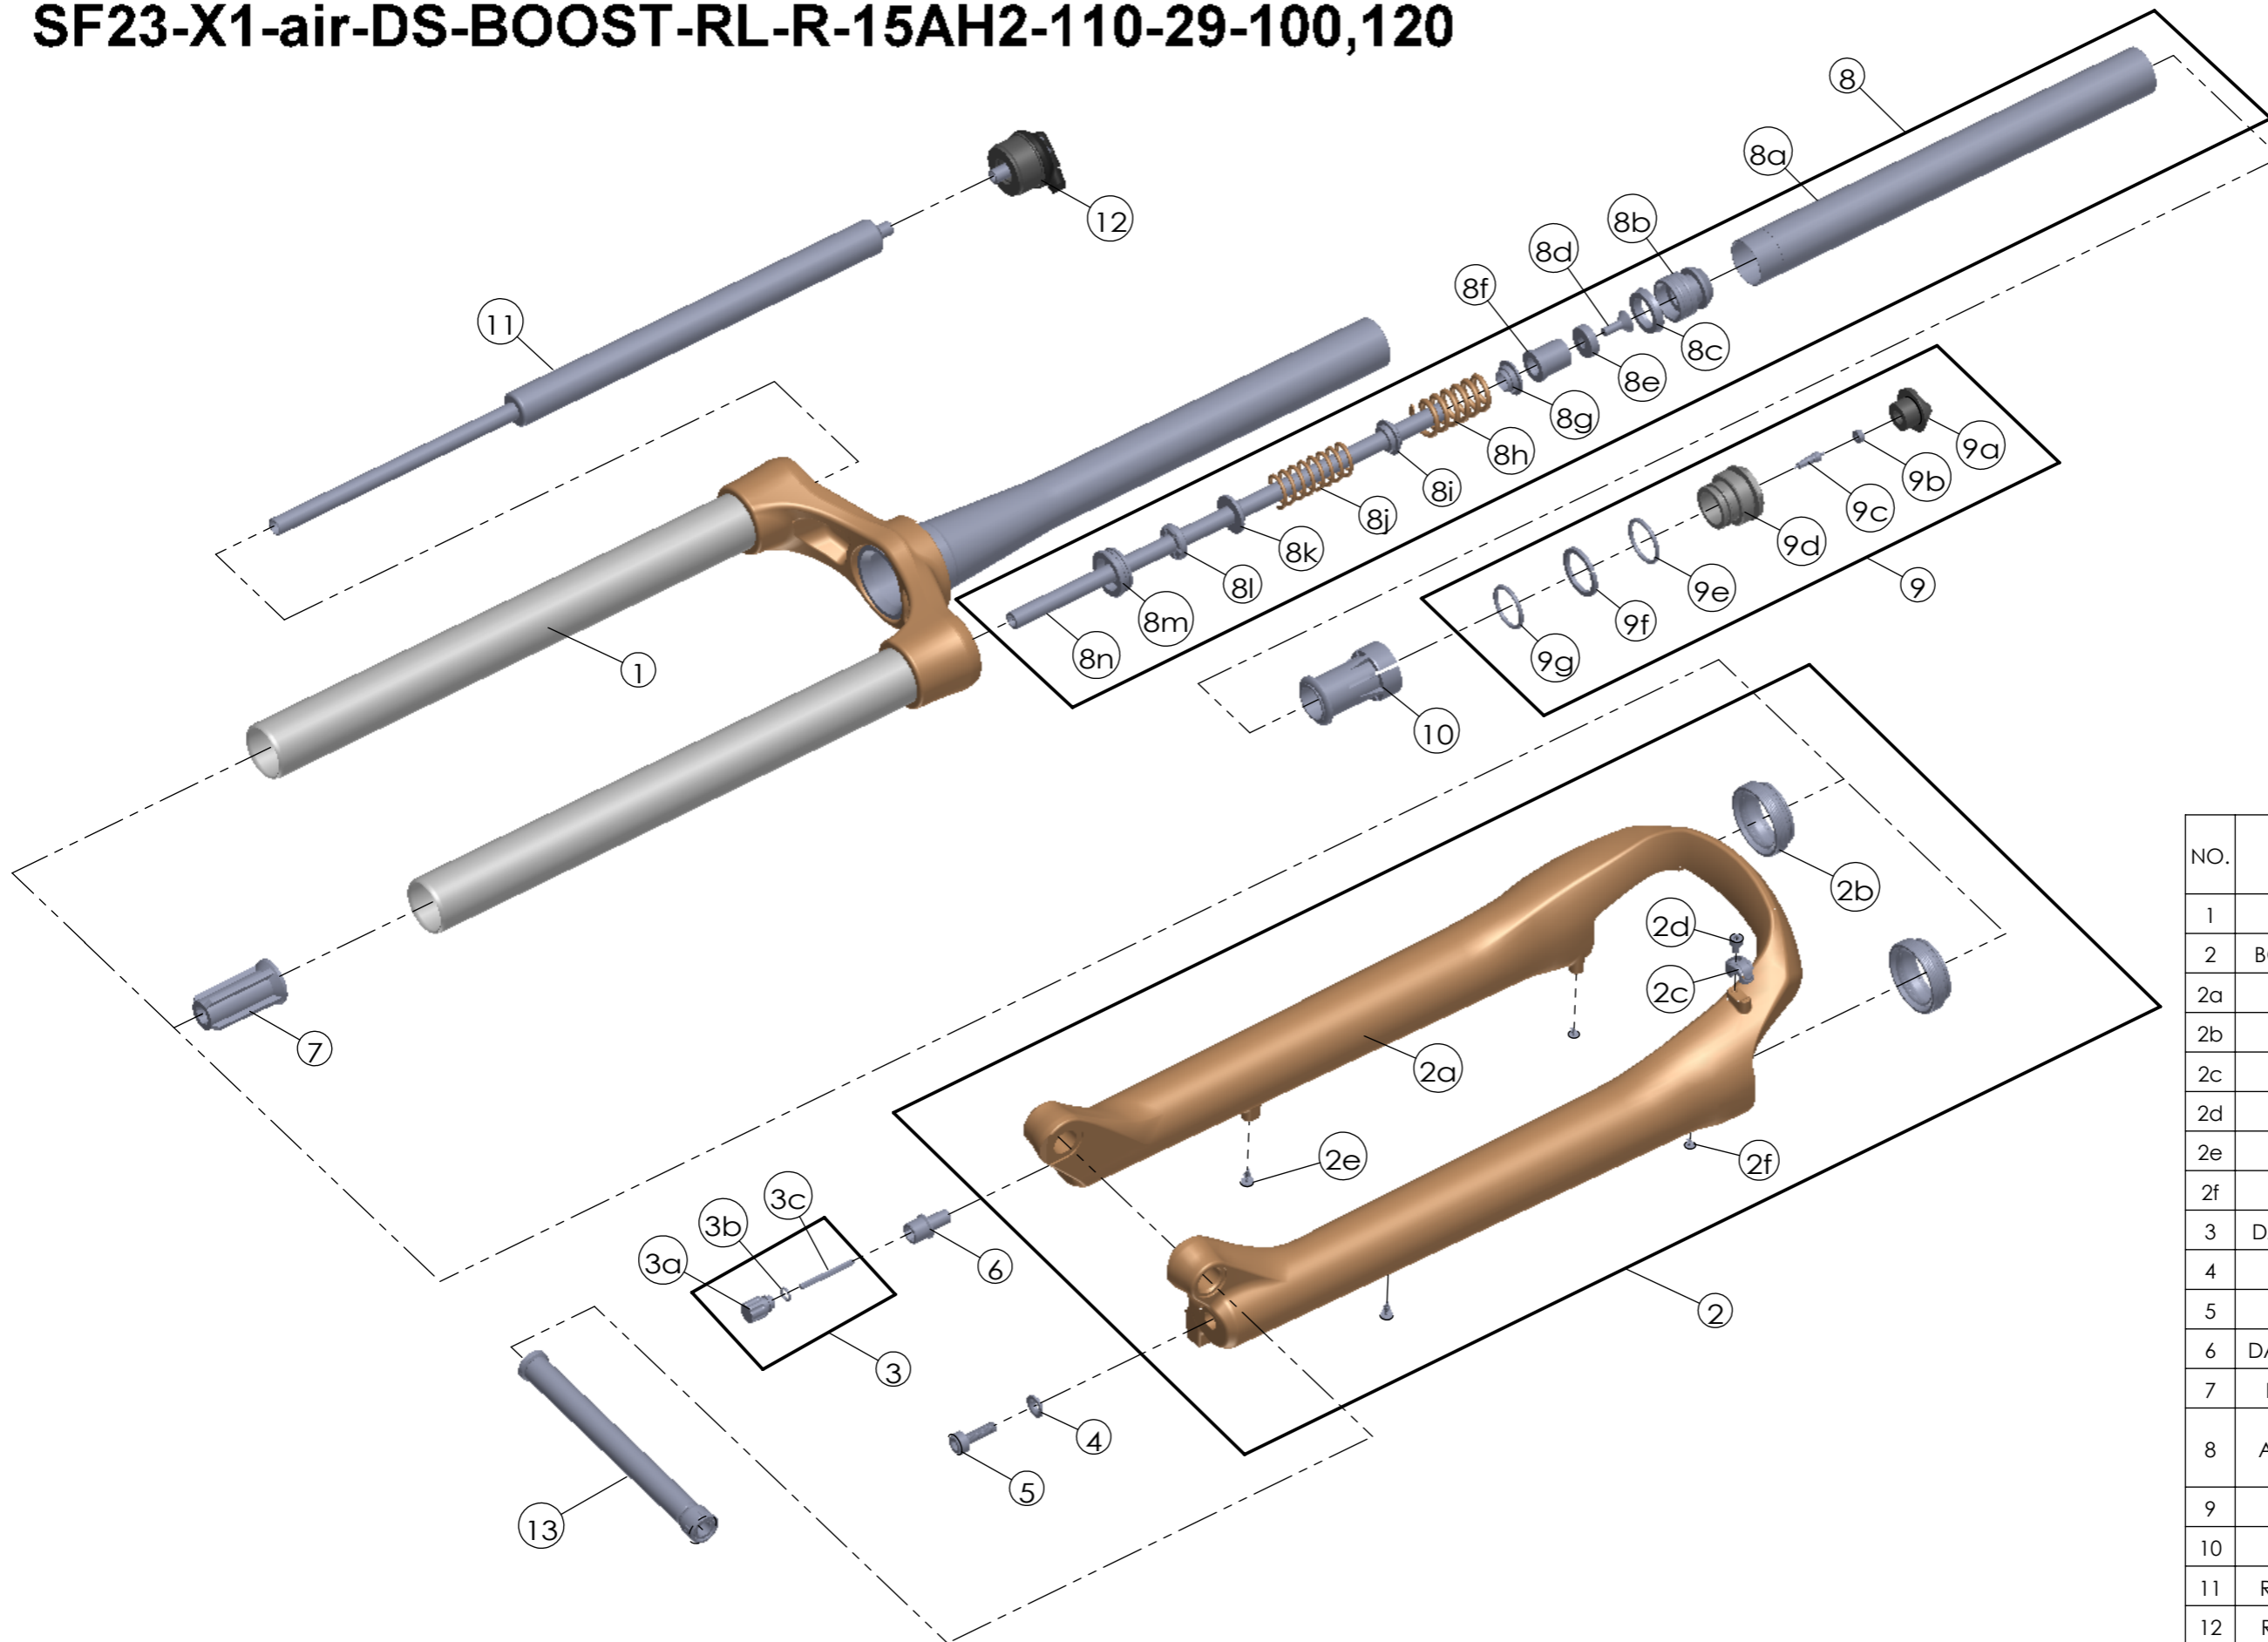

## SF23-X1-air-DS-BOOST-RL-R-15AH2-110-29-100,120

NO.	PART NAME	PART CODE	QTY.	
			100	120
1	UPPER ASSY	FKZ162-02	1	1
2	BOTTOM CASE ASSY	FKZ164-10	1	1
2a	BOTTOM CASE	FPB520-10	1	1
2b	DUST SEAL	FAA169-20	2	2
2c	HOSE GUIDE	FEG166	1	1
2d	BOLT	FSB153	1	1
2e	MOUNT CAP	FAA199	2	2
2f	MOUNT CAP	FAA199-10	2	2
3	DAMPER KNOB ASSY	FKA004-40	1	1
4	WASHER	FSW025	1	1
5	FIXING BOLT	FSB070-20	1	1
6	DAMPER FIXING BOLT	FSB058-20	1	1
7	BOTTOM STOPPER	FEG186-30	1	1
8	AIR CYLINDER ASSY	FKE586-11	1	-
		FKE586-10	-	1
9	AIR CAP ASSY	FKE075-12	1	1
10	CYLINDER GUIDE	FEE554-20	1	1
11	RL-R DAMPER UNIT	FUN083-20	1	1
12	RL ADJUST SYSTEM	FKE310-08	1	1
13	15AH2 AXLE SET	FKA117-00	1	1