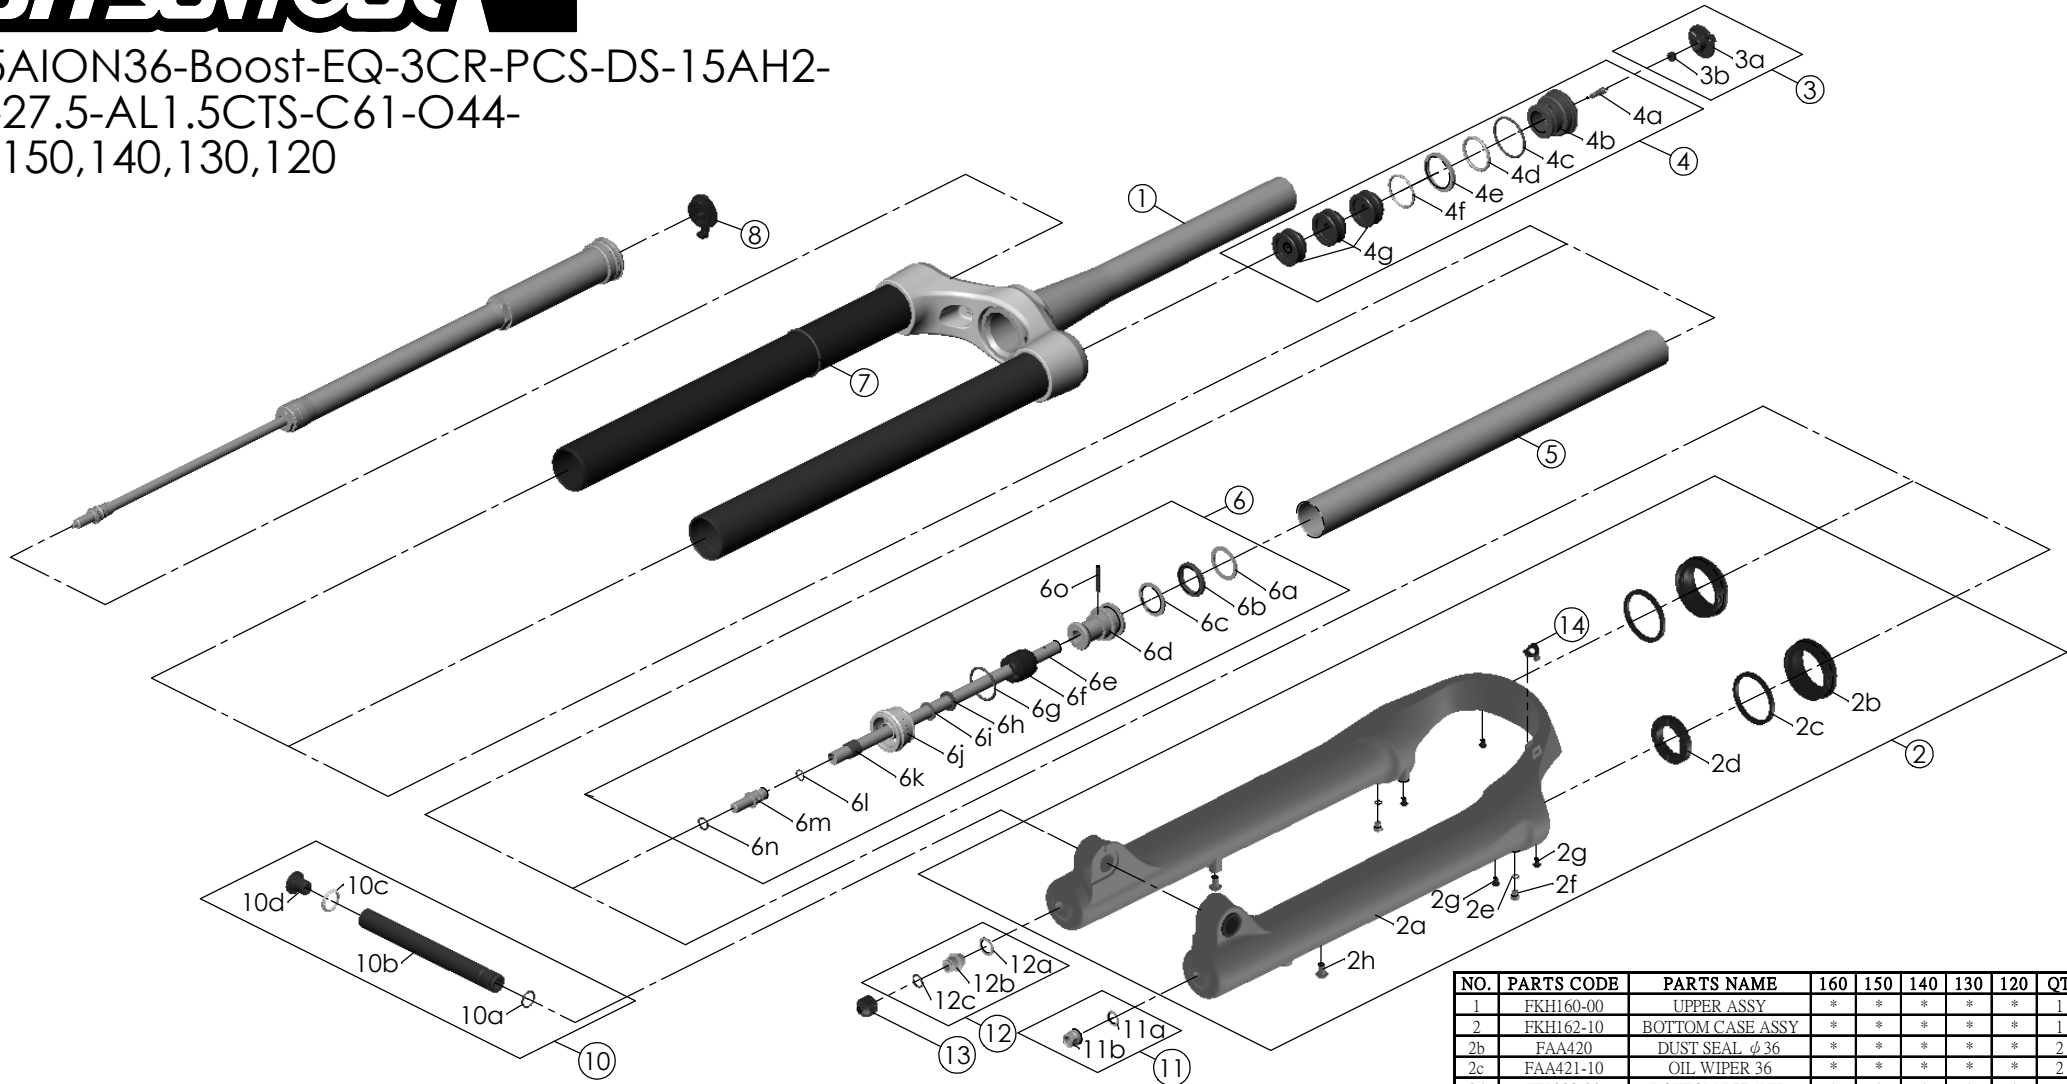

SF25AION36-Boost-EQ-3CR-PCS-DS-15AH2-  
110-27.5-AL1.5CTS-C61-O44-  
160,150,140,130,120

Date	2023.08.20	Version	1
Amended	2024.03.05		

NO.	PARTS CODE	PARTS NAME	160	150	140	130	120	QT
11	FKA063-03	FIXING NUT SET	*	*	*	*	*	1
12	FKE436-10	FIXING NUT SET	*	*	*	*	*	1
13	FEG201	REBOUND KNOB	*	*	*	*	*	1
14	FEG034	CABLE CLIP	*	*	*	*	*	1

NO.	PARTS CODE	PARTS NAME	160	150	140	130	120	QT
5	FPE099-01	Air Cylinder	*	*	*	*	*	1
6	FKH154-00	SUPPORT TUBE ASSY	*	*	*	*	*	1
	FKH154-01		*	*	*	*		
	FKH154-02		*	*	*	*		
	FKH154-03		*	*	*	*		
	FKH154-04		*	*	*	*		
7	FAA397-40	O RING	*	*	*	*	*	1
8	FKE590-00	3CR KNOB ASSY	*	*	*	*	*	1
9	FUN210-78	3CR-PCS UNIT	*	*	*	*	*	1
10	FKA117-00	15AH2-110 AXLE SET	*	*	*	*	*	1

NO.	PARTS CODE	PARTS NAME	160	150	140	130	120	QT
1	FKH160-00	UPPER ASSY	*	*	*	*	*	1
2	FKH162-10	BOTTOM CASE ASSY	*	*	*	*	*	1
2b	FAA420	DUST SEAL φ36	*	*	*	*	*	2
2c	FAA421-10	OIL WIPER 36	*	*	*	*	*	2
2d	FEP233-20	BOTTOM BUMPER	*	*	*	*	*	1
2e	FSB188	SEAL SCREW	*	*	*	*	*	2
2f	FAA270	O RING	*	*	*	*	*	2
2g	FAA200-10	MOUNT CAP	*	*	*	*	*	4
2h	FSB203	FIXING BOLT	*	*	*	*	*	2
3	FKE595	VALVE CAP ASSY	*	*	*	*	*	1
4	FKE594	AIR CAP ASSY	*	*	*	*	*	1
	FKE594-10		*	*	*	*		
	FKE594-20		*	*	*	*		
	FKE594-30		*	*	*	*		
	FKE594-40		*	*	*	*		
4g	FEG270-10	VOLUME REDUCER	*	*	*	*	*	3
			*	*	*	*		
			*	*	*	*		
			*	*	*	*		