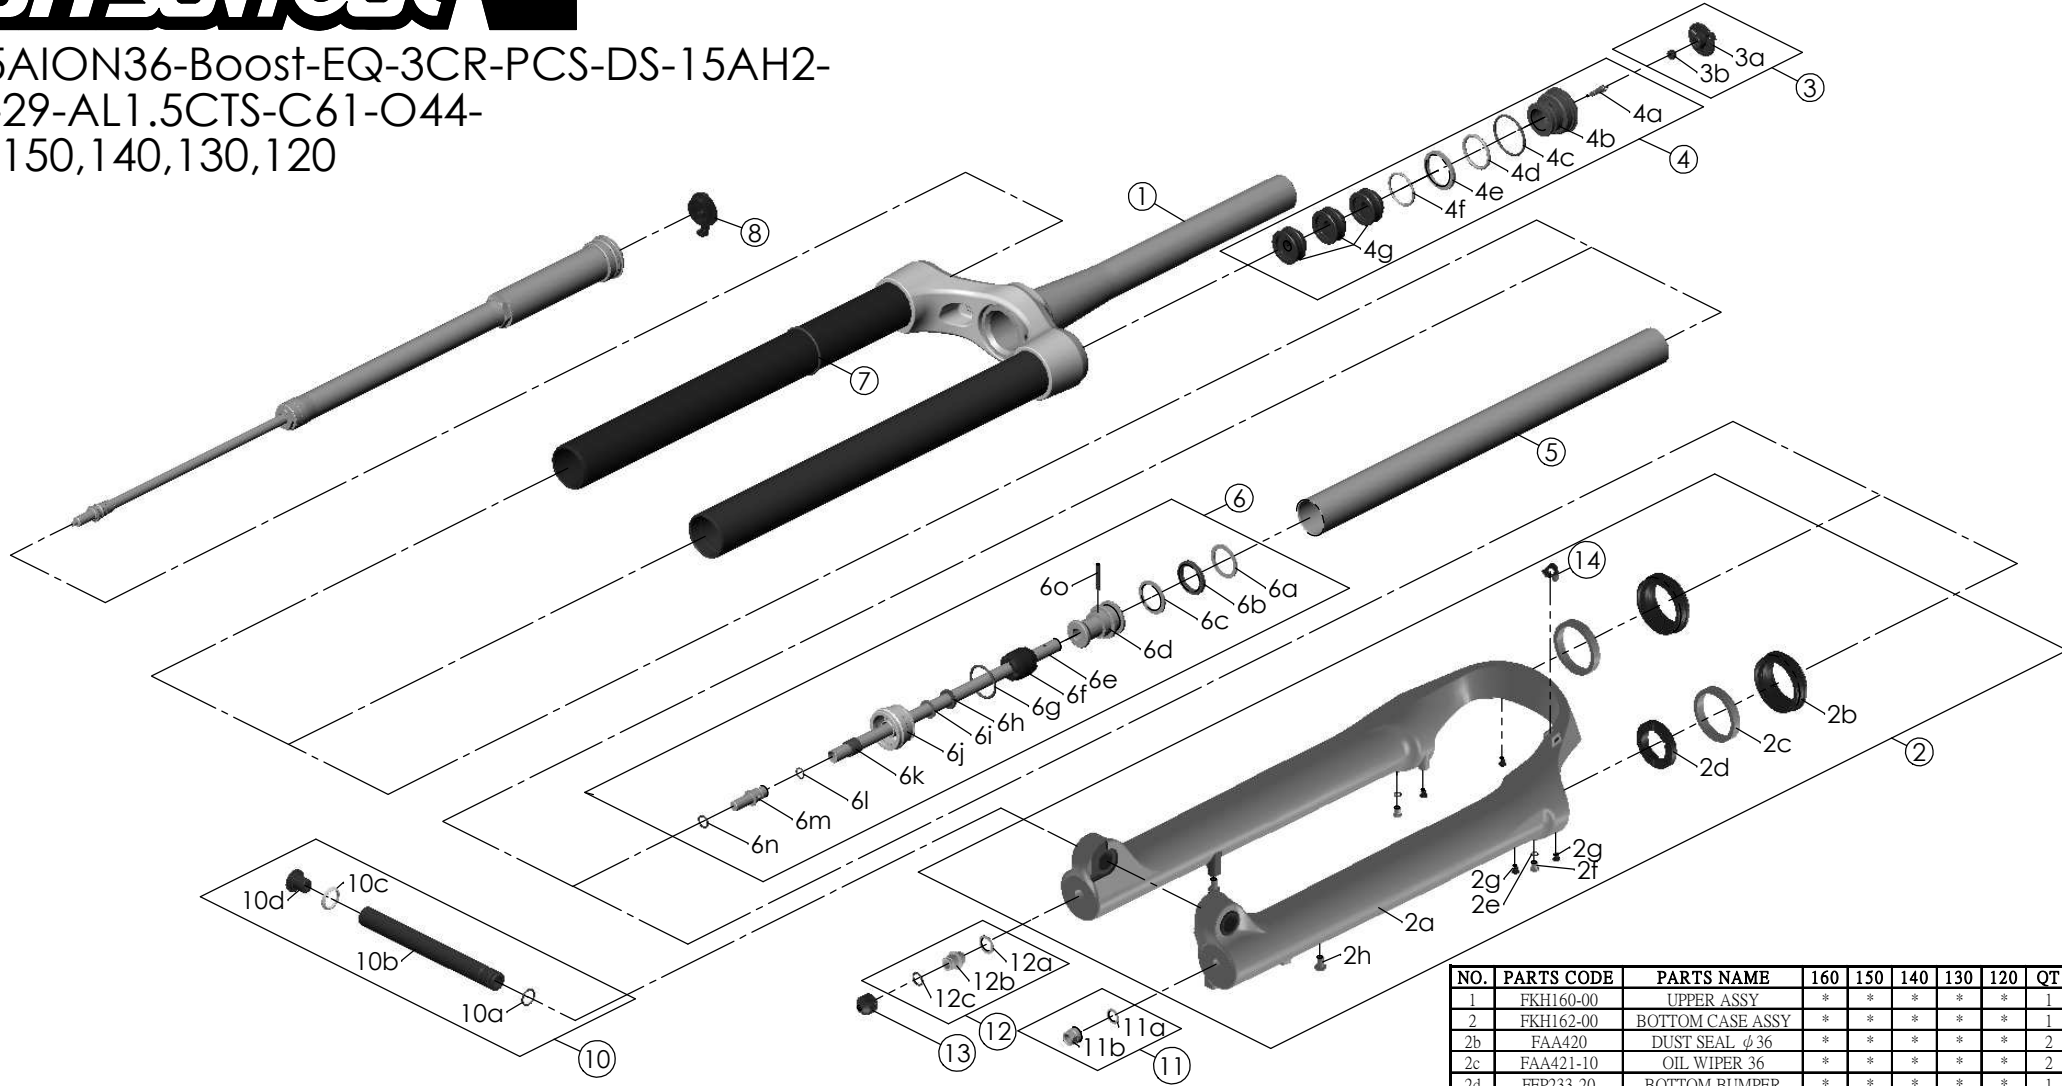

SF25AION36-Boost-EQ-3CR-PCS-DS-15AH2-
110-29-AL1.5CTS-C61-O44-
160,150,140,130,120

Date	2023.08.20	Version	1
Amended	2024.03.05		

NO.	PARTS CODE	PARTS NAME	160	150	140	130	120	QT
11	FKA063-03	FIXING NUT SET	*	*	*	*	*	1
12	FKE436-10	FIXING NUT SET	*	*	*	*	*	1
13	FEG201	REBOUND KNOB	*	*	*	*	*	1
14	FEG034	CABLE CLIP	*	*	*	*	*	1

NO.	PARTS CODE	PARTS NAME	160	150	140	130	120	QT
5	FPE099-01	Air Cylinder	*	*	*	*	*	1
6	FKH154-00	SUPPORT TUBE ASSY	*	*	*	*	*	1
	FKH154-01		*	*	*	*		
	FKH154-02		*	*	*	*		
	FKH154-03		*	*	*	*		
	FKH154-04		*	*	*	*		
7	FAA397-40	O RING	*	*	*	*	*	1
8	FKE590-00	3CR KNOB ASSY	*	*	*	*	*	1
9	FUN210-78	3CR-PCS UNIT	*	*	*	*	*	1
10	FKA117-00	15AH2-110 AXLE SET	*	*	*	*	*	1

NO.	PARTS CODE	PARTS NAME	160	150	140	130	120	QT
1	FKH160-00	UPPER ASSY	*	*	*	*	*	1
2	FKH162-00	BOTTOM CASE ASSY	*	*	*	*	*	1
2b	FAA420	DUST SEAL φ36	*	*	*	*	*	2
2c	FAA421-10	OIL WIPER 36	*	*	*	*	*	2
2d	FEP233-20	BOTTOM BUMPER	*	*	*	*	*	1
2e	FSB188	SEAL SCREW	*	*	*	*	*	2
2f	FAA270	O RING	*	*	*	*	*	2
2g	FAA200-10	MOUNT CAP	*	*	*	*	*	4
2h	FSB203	FIXING BOLT	*	*	*	*	*	2
3	FKE595	VALVE CAP ASSY	*	*	*	*	*	1
4	FKE594	AIR CAP ASSY	*	*	*	*	*	1
	FKE594-10		*	*	*	*		
	FKE594-20		*	*	*	*		
	FKE594-30		*	*	*	*		
	FKE594-40		*	*	*	*		
4g	FEG270-10	VOLUME REDUCER	*	*	*	*	*	3
			*	*	*	*	*	4
			*	*	*	*	*	5
			*	*	*	*	*	6
			*	*	*	*	*	7