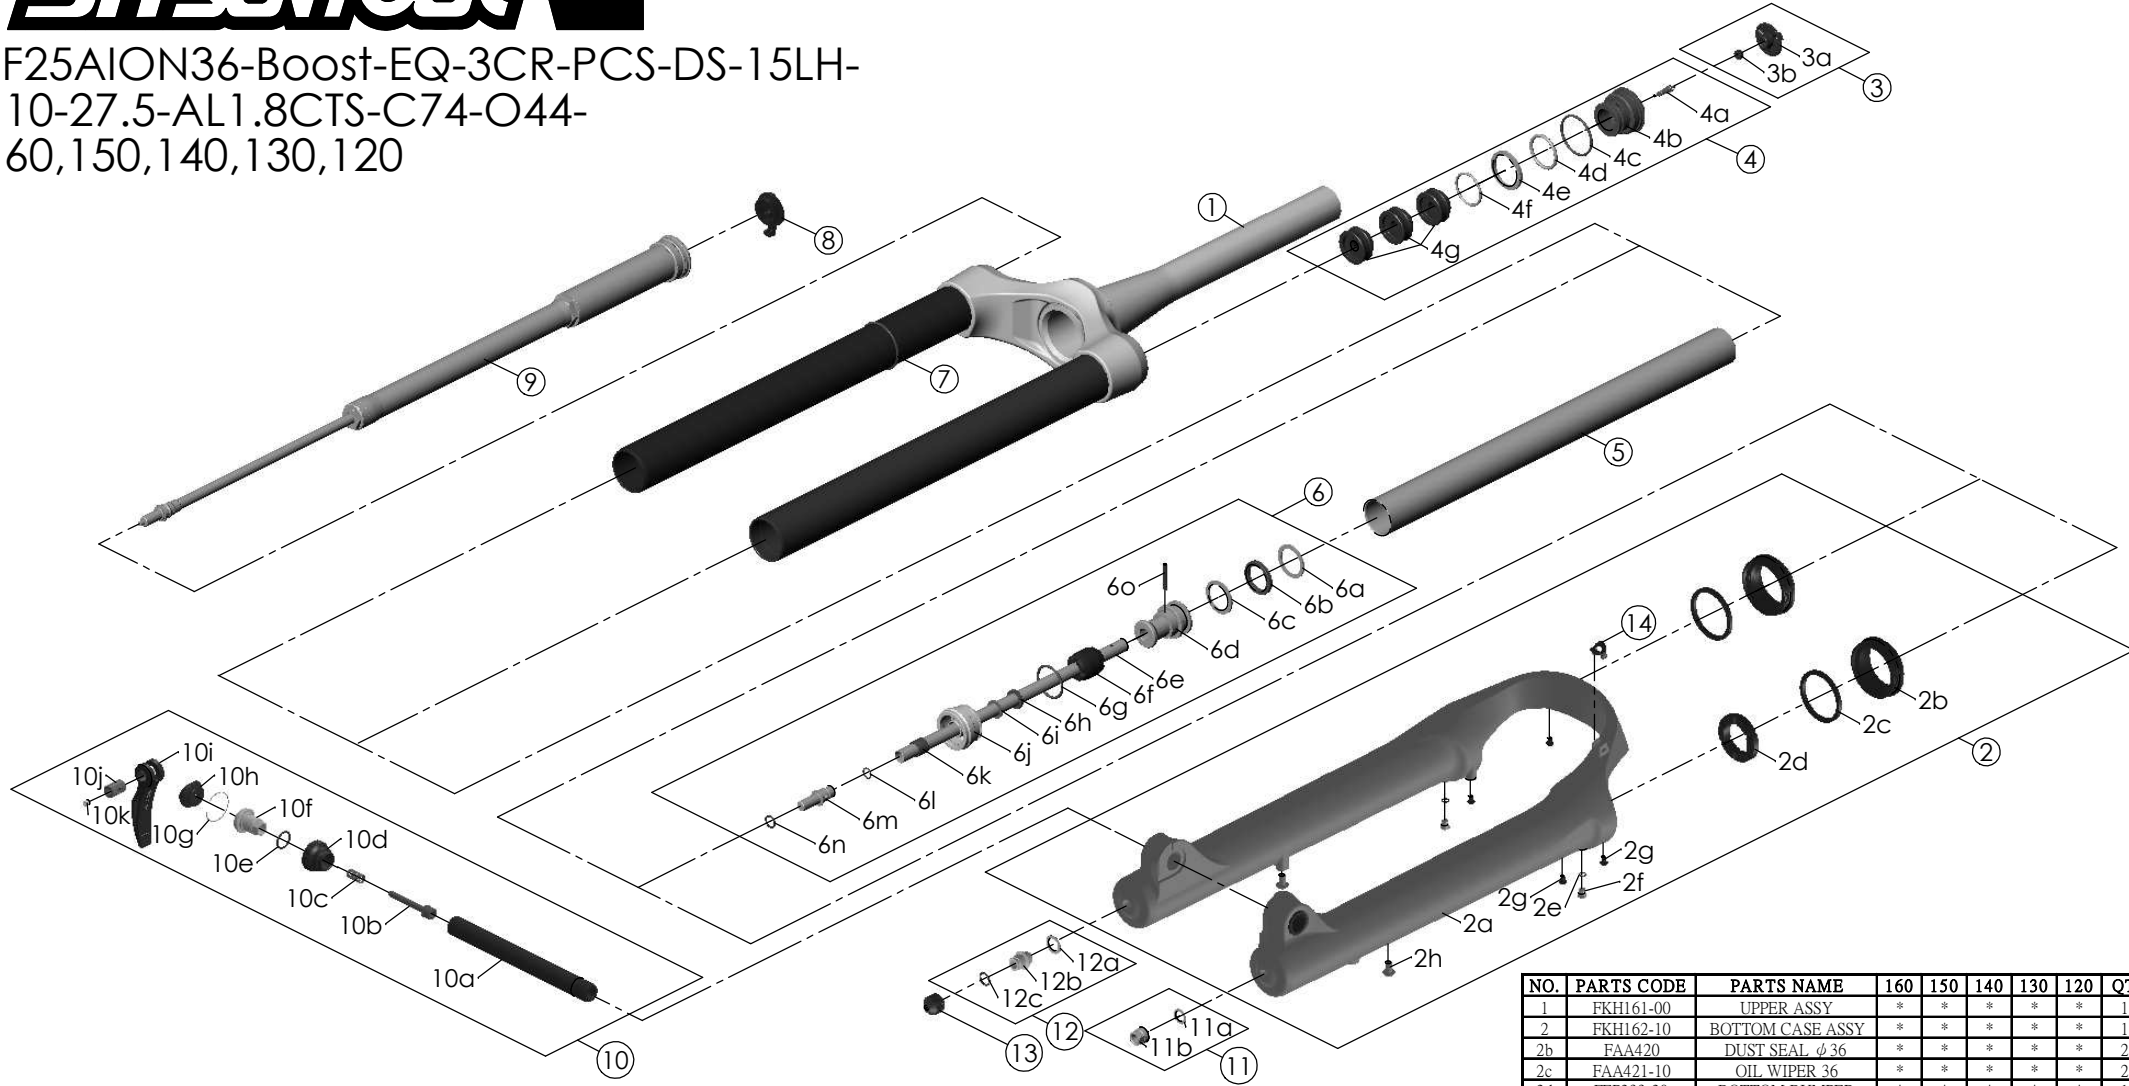

SF25AION36-Boost-EQ-3CR-PCS-DS-15LH-
110-27.5-AL1.8CTS-C74-O44-
160,150,140,130,120

Date	2023.08.20	Version	1
Amended	2024.03.05		

NO.	PARTS CODE	PARTS NAME	160	150	140	130	120	QT
11	FKA063-03	FIXING NUT SET	*	*	*	*	*	1
12	FKE436-10	FIXING NUT SET	*	*	*	*	*	1
13	FEG201	REBOUND KNOB	*	*	*	*	*	1
14	FEG034	CABLE CLIP	*	*	*	*	*	1

NO.	PARTS CODE	PARTS NAME	160	150	140	130	120	QT
5	FPE099-01	Air Cylinder	*	*	*	*	*	1
6	FKH154-00	SUPPORT TUBE ASSY	*					1
	FKH154-01		*					
	FKH154-02			*				
	FKH154-03				*			
	FKH154-04					*		
7	FAA397-40	O RING	*	*	*	*	*	1
8	FKE590-00	3CR KNOB ASSY	*	*	*	*	*	1
9	FUN210-78	3CR-PCS UNIT	*	*	*	*	*	1
10	FKA116-02	15LH-110 AXLE SET	*	*	*	*	*	1

NO.	PARTS CODE	PARTS NAME	160	150	140	130	120	QT
1	FKH161-00	UPPER ASSY	*	*	*	*	*	1
2	FKH162-10	BOTTOM CASE ASSY	*	*	*	*	*	1
2b	FAA420	DUST SEAL φ36	*	*	*	*	*	2
2c	FAA421-10	OIL WIPER 36	*	*	*	*	*	2
2d	FEP233-20	BOTTOM BUMPER	*	*	*	*	*	1
2e	FSB188	SEAL SCREW	*	*	*	*	*	2
2f	FAA270	O RING	*	*	*	*	*	2
2g	FAA200-10	MOUNT CAP	*	*	*	*	*	4
2h	FSB203	FIXING BOLT	*	*	*	*	*	2
3	FKE595	VALVE CAP ASSY	*	*	*	*	*	1
4	FKE594	AIR CAP ASSY	*					1
	FKE594-10		*					
	FKE594-20			*				
	FKE594-30				*			
	FKE594-40					*		
4g	FEG270-10	VOLUME REDUCER	*					3
			*					4
				*				5
					*			6
				*			7	