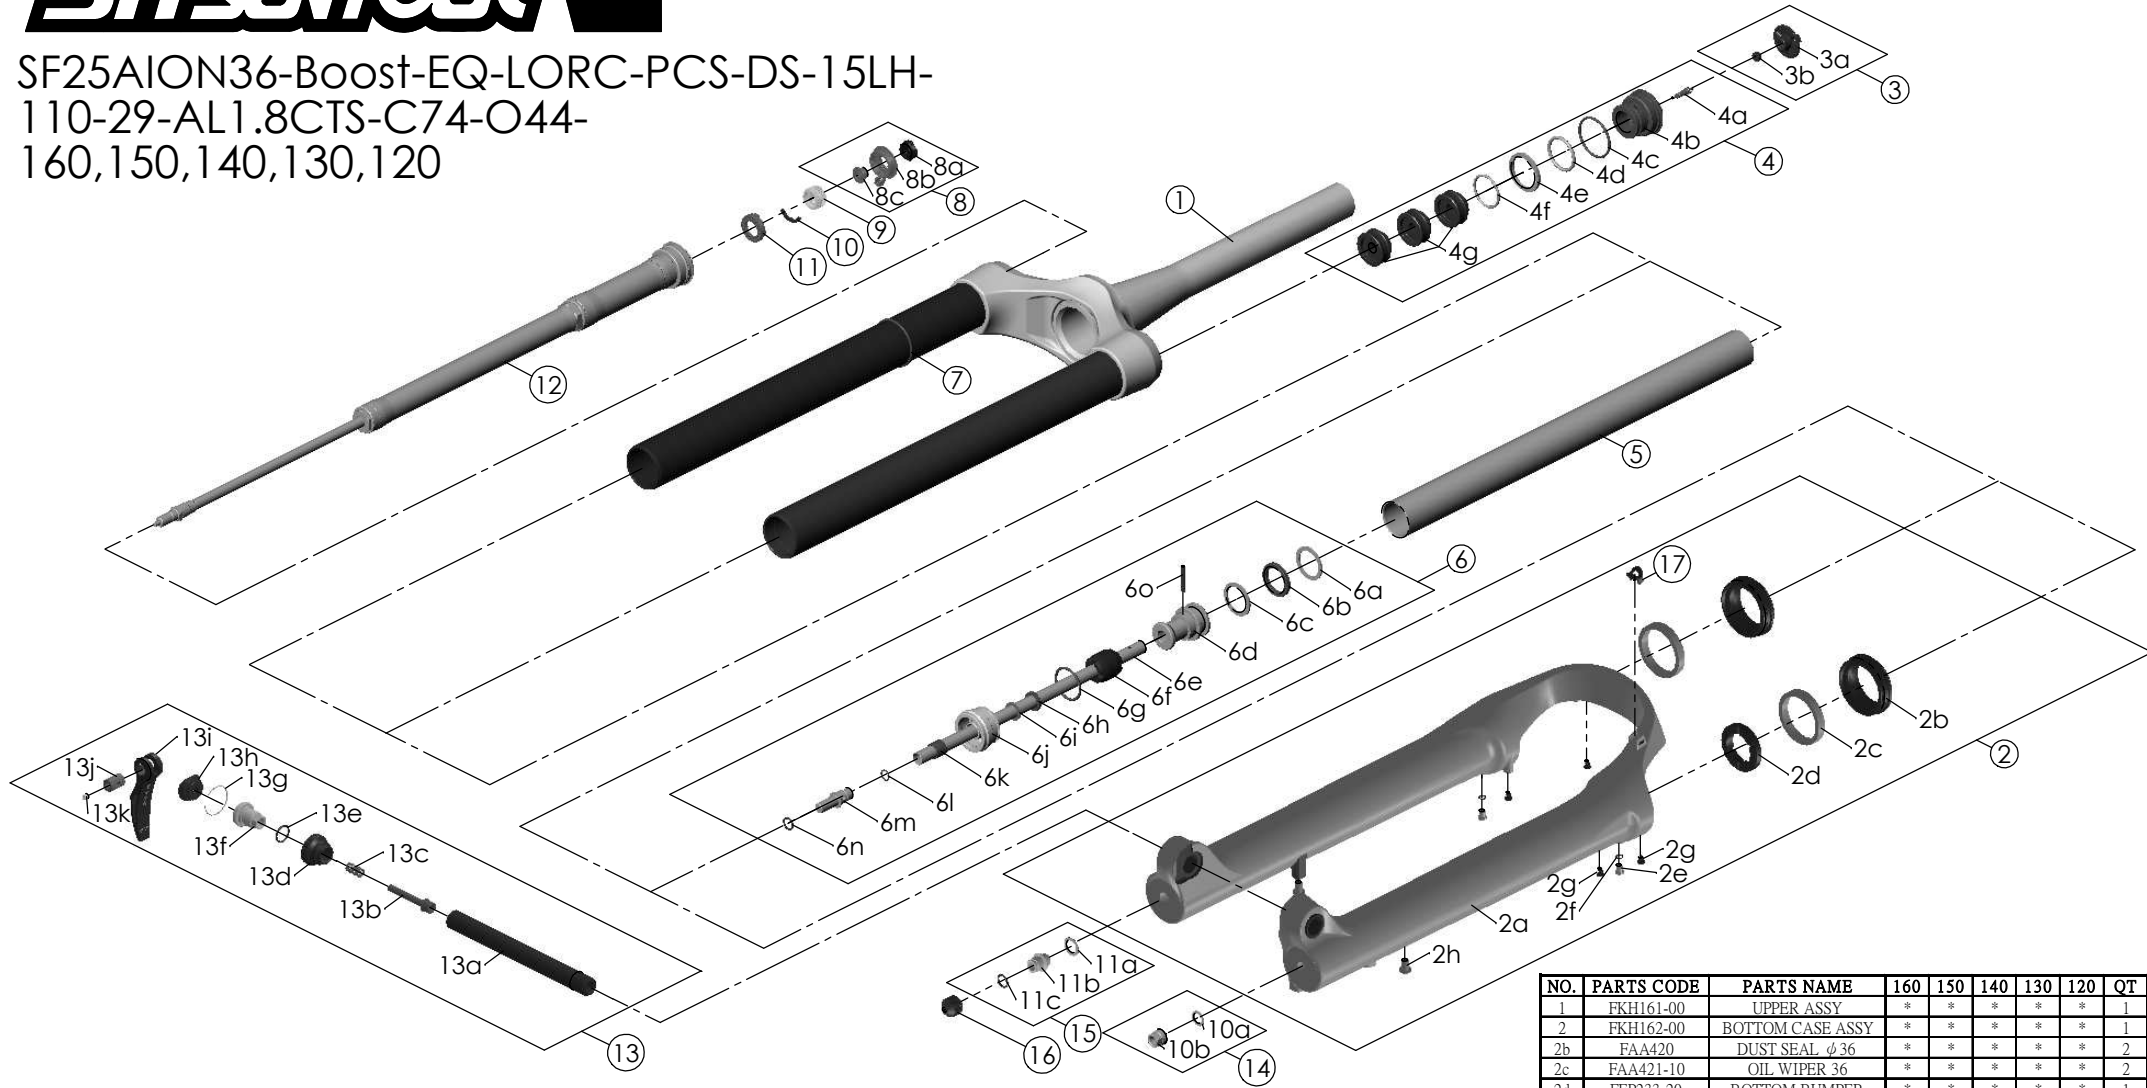

Date	2023.08.20	Version	1
Amended	2024.03.05		

SF25AION36-Boost-EQ-LORC-PCS-DS-15LH-  
110-29-AL1.8CTS-C74-O44-  
160,150,140,130,120

NO.	PARTS CODE	PARTS NAME	160	150	140	130	120	QT
11	FEE257	CLICK HOLDER	*	*	*	*	*	1
12	FUN131-78	LORC-PCS UNIT	*	*	*	*	*	1
13	FKA116-02	15LH-110 AXLE SET	*	*	*	*	*	1
14	FKA063-03	FIXING NUT SET	*	*	*	*	*	1
15	FKE436-10	FIXING NUT SET	*	*	*	*	*	1
16	FEG201	REBOUND KNOB	*	*	*	*	*	1
17	FEG034	CABLE CLIP	*	*	*	*	*	1

NO.	PARTS CODE	PARTS NAME	160	150	140	130	120	QT
5	FPE099-01	Air Cylinder	*	*	*	*	*	1
6	FKH154-00	SUPPORT TUBE ASSY	*	*	*	*	*	1
	FKH154-01		*	*	*	*		
	FKH154-02		*	*	*	*		
	FKH154-03		*	*	*	*		
7	FAA397-40	O RING	*	*	*	*	1	
8	FKE421	LO-RC KNOB ASSY	*	*	*	*	1	
9	FEE256-30	ADJUST CORE	*	*	*	*	1	
10	FEE258	ADJUST CLICK	*	*	*	*	1	

NO.	PARTS CODE	PARTS NAME	160	150	140	130	120	QT
1	FKH161-00	UPPER ASSY	*	*	*	*	*	1
2	FKH162-00	BOTTOM CASE ASSY	*	*	*	*	*	1
2b	FAA420	DUST SEAL φ36	*	*	*	*	*	2
2c	FAA421-10	OIL WIPER 36	*	*	*	*	*	2
2d	FEP233-20	BOTTOM BUMPER	*	*	*	*	*	1
2e	FSB188	SEAL SCREW	*	*	*	*	*	2
2f	FAA270	O RING	*	*	*	*	*	2
2g	FAA200-10	MOUNT CAP	*	*	*	*	*	4
2h	FSB203	FIXING BOLT	*	*	*	*	*	2
3	FKE595	VALVE CAP ASSY	*	*	*	*	*	1
4	FKE594	AIR CAP ASSY	*	*	*	*	*	3
	FKE594-10		*	*	*	*		
	FKE594-20		*	*	*	*		
	FKE594-30		*	*	*	*		
4g	FEG270-10	VOLUME REDUCER	*	*	*	*	*	4
			*	*	*	*		
			*	*	*	*	5	
			*	*	*	*	6	
			*	*	*	*	7	