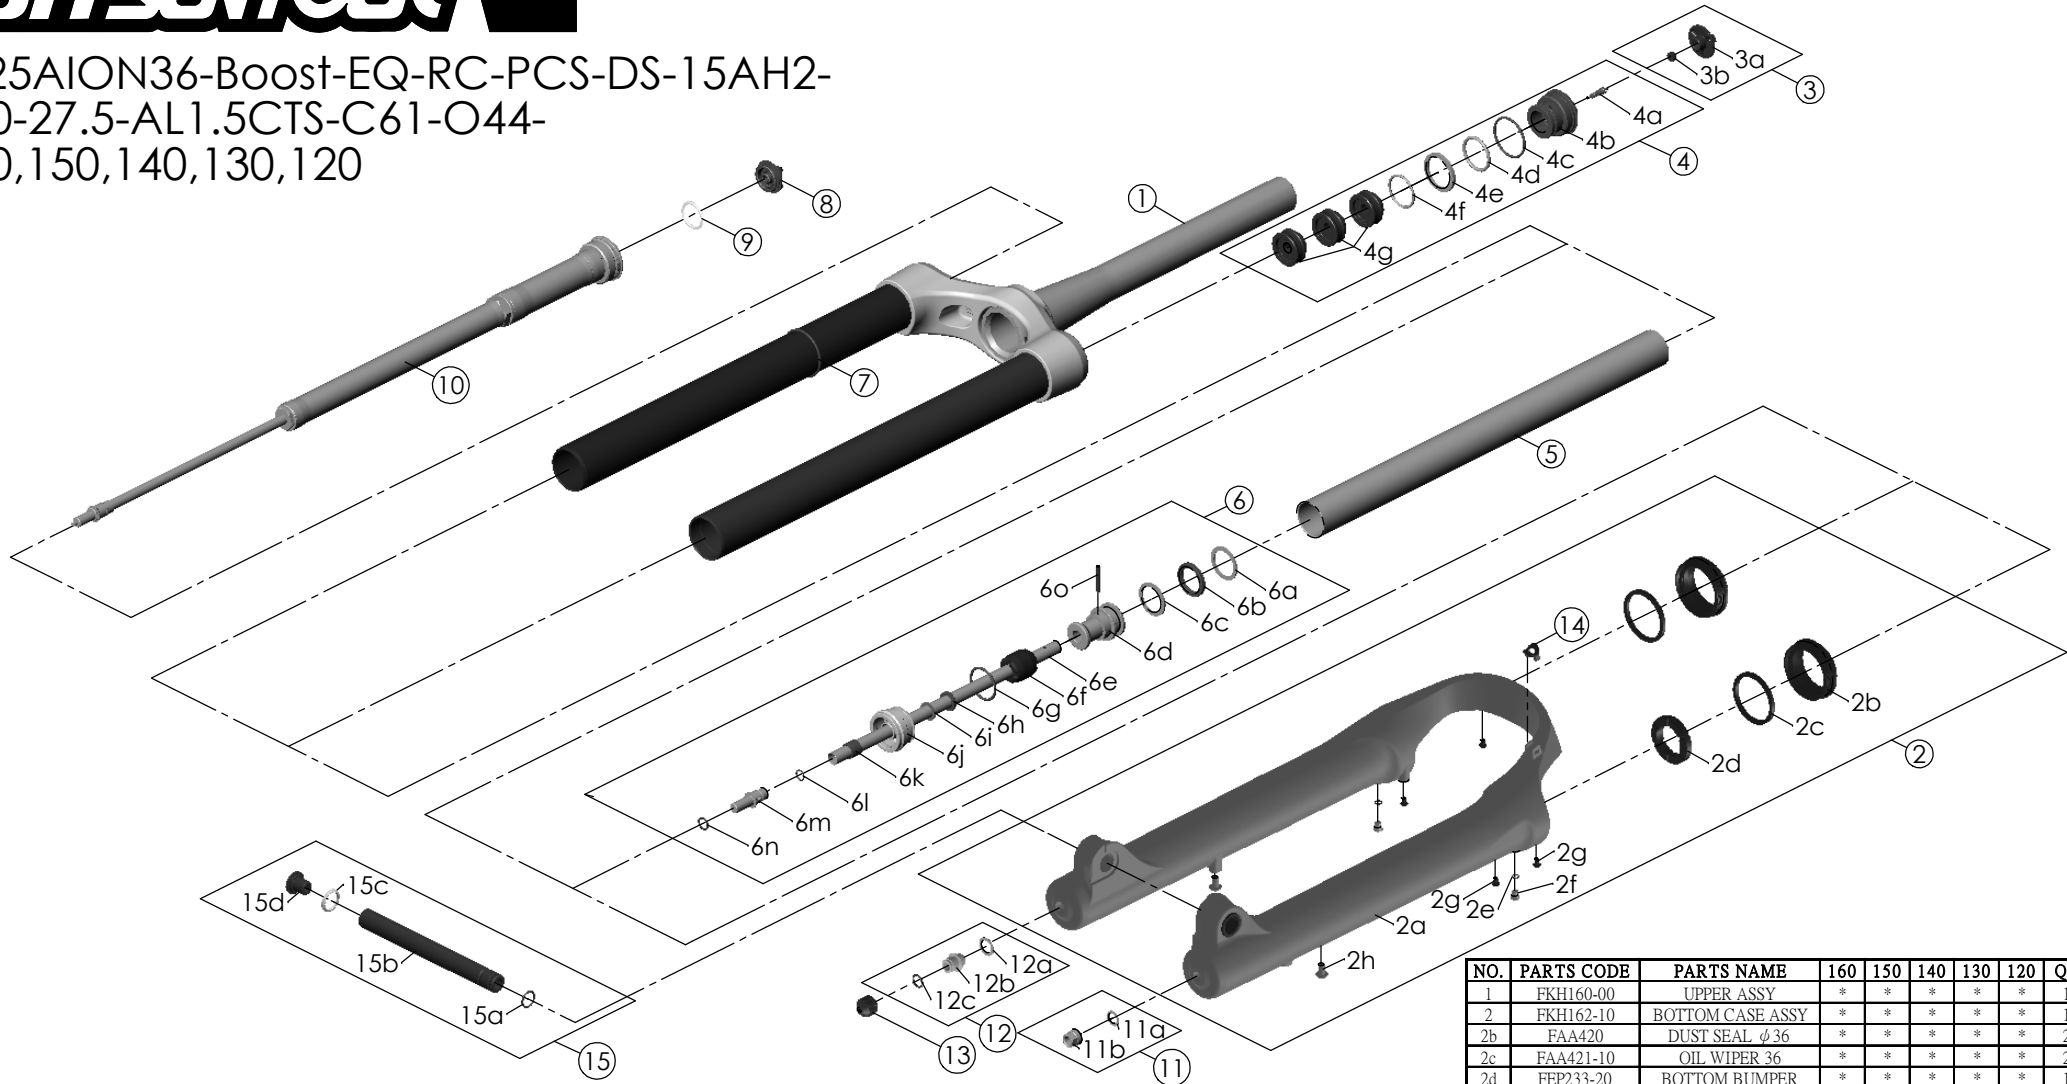

SF25AION36-Boost-EQ-RC-PCS-DS-15AH2-
110-27.5-AL1.5CTS-C61-O44-
160,150,140,130,120

Date	2023.08.20	Version	1
Amended	2024.03.05		

NO.	PARTS CODE	PARTS NAME	160	150	140	130	120	QT
11	FKA063-03	FIXING NUT SET	*	*	*	*	*	1
12	FKE436-10	FIXING NUT SET	*	*	*	*	*	1
13	FEG201	REBOUND KNOB	*	*	*	*	*	1
14	FEG034	CABLE CLIP	*	*	*	*	*	1
15	FKA117-00	15AH2-110 AXLE SET	*	*	*	*	*	1

NO.	PARTS CODE	PARTS NAME	160	150	140	130	120	QT
5	FPE099-01	Air Cylinder	*	*	*	*	*	1
6	FKH154-00	SUPPORT TUBE ASSY	*					1
	FKH154-01			*				
	FKH154-02				*			
	FKH154-03					*		
	FKH154-04					*		
7	FAA397-40	O RING	*	*	*	*	*	1
8	FEE862	ADJUST KNOB	*	*	*	*	*	1
9	FAA136	O RING	*	*	*	*	*	1
10	FUN160-78	RC-PCS UNIT	*	*	*	*	*	1

NO.	PARTS CODE	PARTS NAME	160	150	140	130	120	QT
1	FKH160-00	UPPER ASSY	*	*	*	*	*	1
2	FKH162-10	BOTTOM CASE ASSY	*	*	*	*	*	1
2b	FAA420	DUST SEAL ϕ 36	*	*	*	*	*	2
2c	FAA421-10	OIL WIPER 36	*	*	*	*	*	2
2d	FEP233-20	BOTTOM BUMPER	*	*	*	*	*	1
2e	FSB188	SEAL SCREW	*	*	*	*	*	2
2f	FAA270	O RING	*	*	*	*	*	2
2g	FAA200-10	MOUNT CAP	*	*	*	*	*	4
2h	FSB203	FIXING BOLT	*	*	*	*	*	2
3	FKE595	VALVE CAP ASSY	*	*	*	*	*	1
4	FKE594	AIR CAP ASSY	*					1
	FKE594-10			*				
	FKE594-20				*			
	FKE594-30					*		
	FKE594-40					*		
4g	FEG270-10	VOLUME REDUCER	*					3
				*				4
					*			5
						*		6
					*		7	