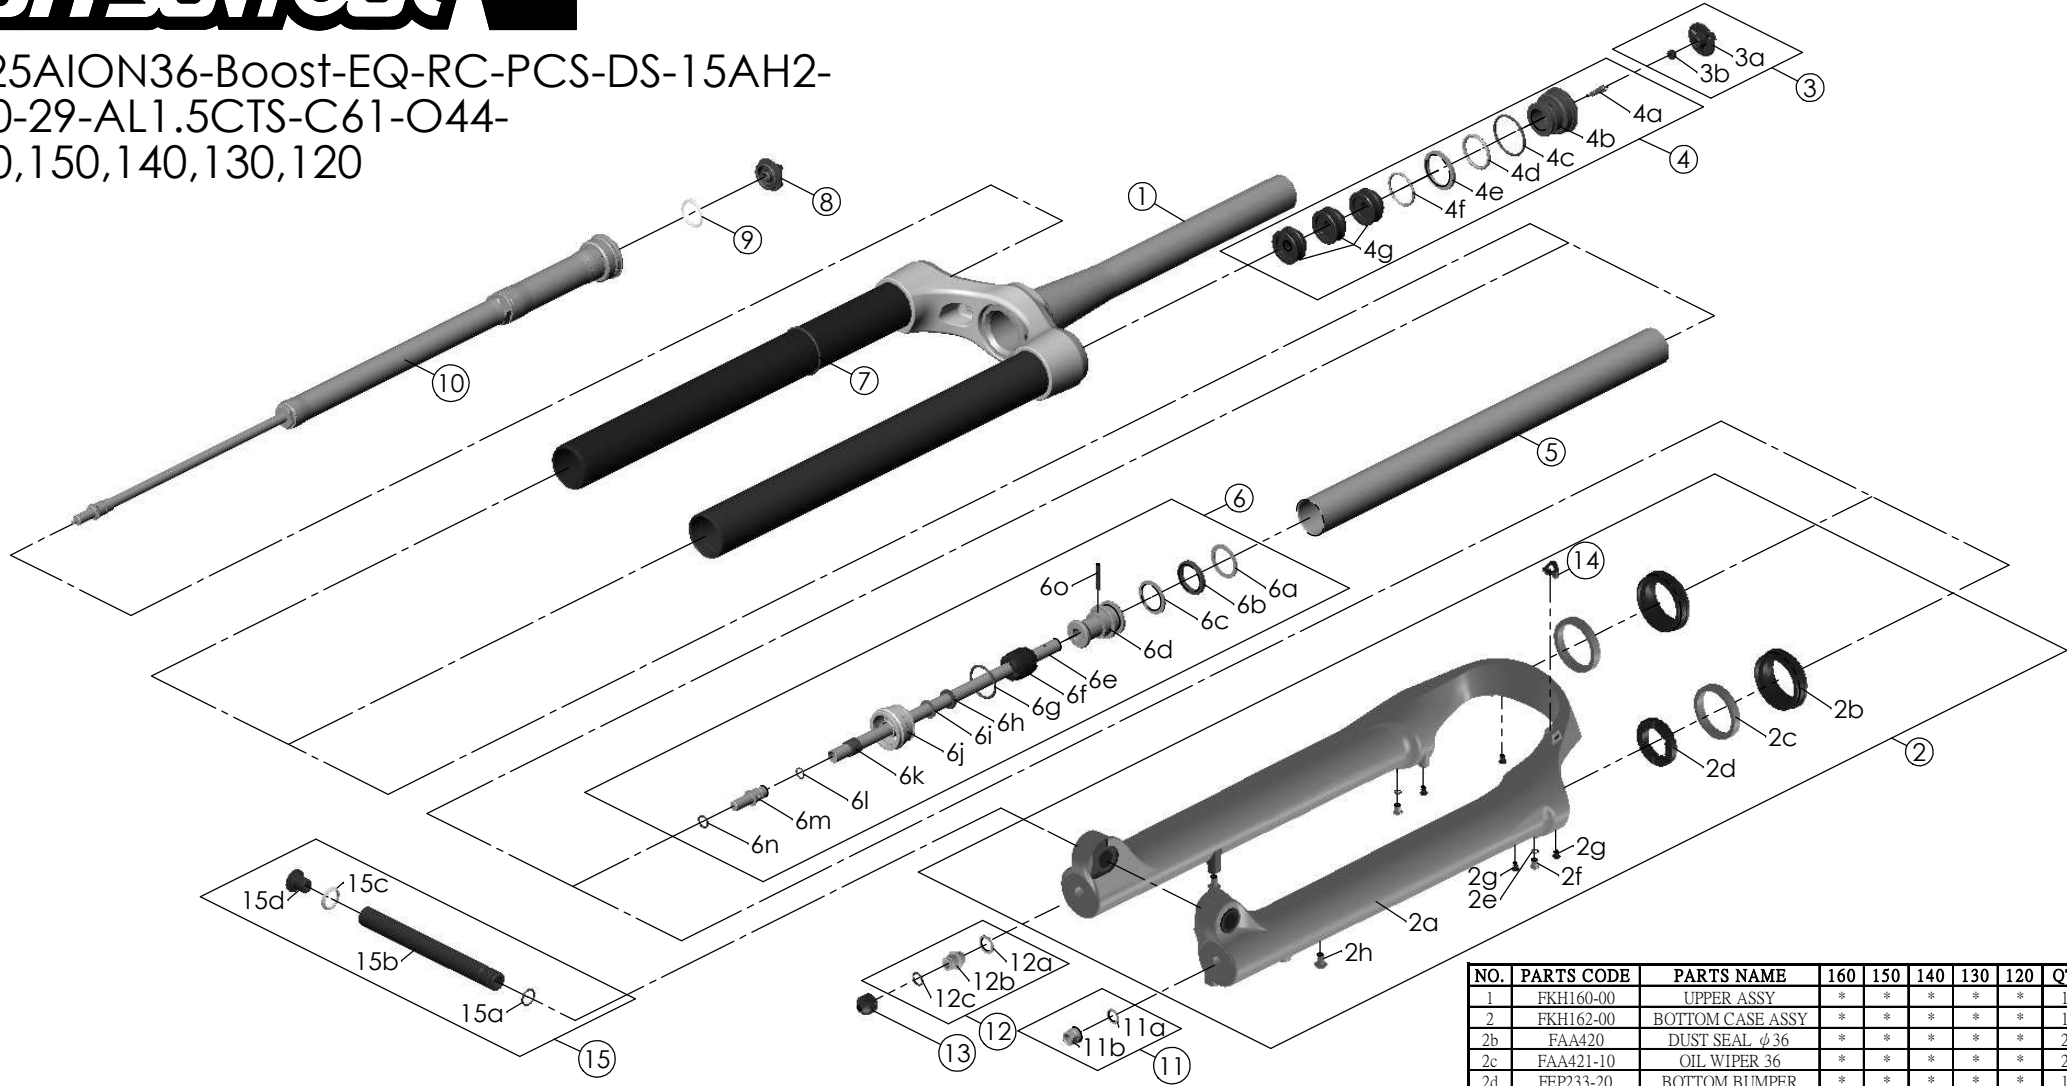

SF25AION36-Boost-EQ-RC-PCS-DS-15AH2-
110-29-AL1.5CTS-C61-O44-
160,150,140,130,120

Date	2023.08.20	Version	1
Amended	2024.03.05		

NO.	PARTS CODE	PARTS NAME	160	150	140	130	120	QT
11	FKA063-03	FIXING NUT SET	*	*	*	*	*	1
12	FKE436-10	FIXING NUT SET	*	*	*	*	*	1
13	FEF201	REBOUND KNOB	*	*	*	*	*	1
14	FEF034	CABLE CLIP	*	*	*	*	*	1
15	FKA117-00	15AH2-110 AXLE SET	*	*	*	*	*	1

NO.	PARTS CODE	PARTS NAME	160	150	140	130	120	QT
5	FPE099-01	Air Cylinder	*	*	*	*	*	1
6	FKH154-00	SUPPORT TUBE ASSY	*					1
	FKH154-01			*				
	FKH154-02				*			
	FKH154-03					*		
	FKH154-04					*		
7	FAA397-40	O RING	*	*	*	*	*	1
8	FEE862	ADJUST KNOB	*	*	*	*	*	1
9	FAA136	O RING	*	*	*	*	*	1
10	FUN160-78	RC-PCS UNIT	*	*	*	*	*	1

NO.	PARTS CODE	PARTS NAME	160	150	140	130	120	QT
1	FKH160-00	UPPER ASSY	*	*	*	*	*	1
2	FKH162-00	BOTTOM CASE ASSY	*	*	*	*	*	1
2b	FAA420	DUST SEAL ϕ 36	*	*	*	*	*	2
2c	FAA421-10	OIL WIPER 36	*	*	*	*	*	2
2d	FEP233-20	BOTTOM BUMPER	*	*	*	*	*	1
2e	FSB188	SEAL SCREW	*	*	*	*	*	2
2f	FAA270	O RING	*	*	*	*	*	2
2g	FAA200-10	MOUNT CAP	*	*	*	*	*	4
2h	FSB203	FIXING BOLT	*	*	*	*	*	2
3	FKE595	VALVE CAP ASSY	*	*	*	*	*	1
4	FKE594	AIR CAP ASSY	*					1
	FKH162-00			*				
	FKE594-10				*			
	FKE594-20					*		
	FKE594-30					*		
	FKE594-40				*	*		
4g	FEG270-10	VOLUME REDUCER	*					3
				*				
				*	*			
					*	*		
				*	*		6	
					*	*	7	