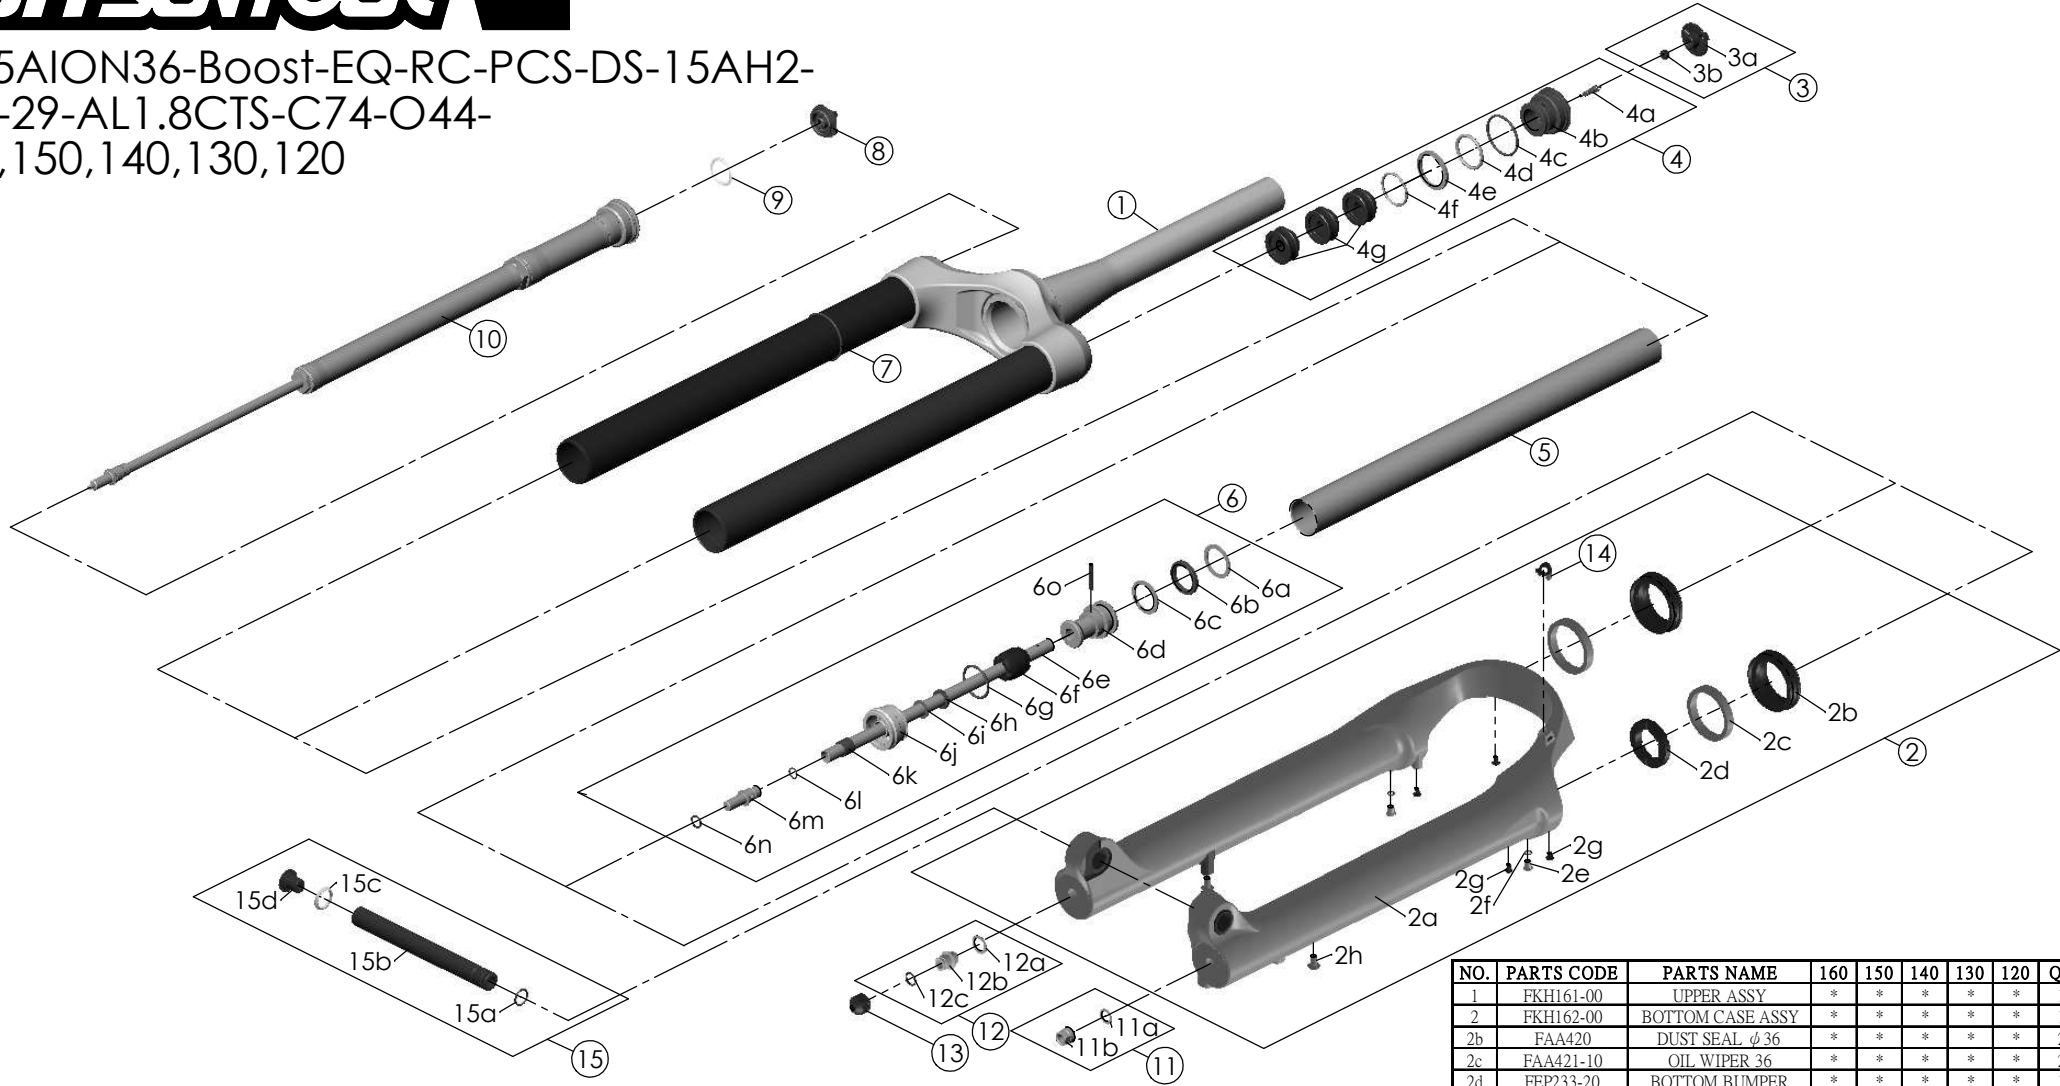

Date	2023.08.20	Version	1
Amended	2024.03.05		

SF25AION36-Boost-EQ-RC-PCS-DS-15AH2-
110-29-AL1.8CTS-C74-O44-
160,150,140,130,120

NO.	PARTS CODE	PARTS NAME	160	150	140	130	120	QT
11	FKA063-03	FIXING NUT SET	*	*	*	*	*	1
12	FKE436-10	FIXING NUT SET	*	*	*	*	*	1
13	FEG201	REBOUND KNOB	*	*	*	*	*	1
14	FEG034	CABLE CLIP	*	*	*	*	*	1
15	FKA117-00	15AH2-110 AXLE SET	*	*	*	*	*	1

NO.	PARTS CODE	PARTS NAME	160	150	140	130	120	QT
5	FPE099-01	Air Cylinder	*	*	*	*	*	1
6	FKH154-00	SUPPORT TUBE ASSY	*					1
	FKH154-01			*				
	FKH154-02				*			
	FKH154-03					*		
	FKH154-04					*		
7	FAA397-40	O RING	*	*	*	*	*	1
8	FEE862	ADJUST KNOB	*	*	*	*	*	1
9	FAA136	O RING	*	*	*	*	*	1
10	FUN160-78	RC-PCS UNIT	*	*	*	*	*	1

NO.	PARTS CODE	PARTS NAME	160	150	140	130	120	QT
1	FKH161-00	UPPER ASSY	*	*	*	*	*	1
2	FKH162-00	BOTTOM CASE ASSY	*	*	*	*	*	1
2b	FAA420	DUST SEAL φ 36	*	*	*	*	*	2
2c	FAA421-10	OIL WIPER 36	*	*	*	*	*	2
2d	FEP233-20	BOTTOM BUMPER	*	*	*	*	*	1
2e	FSB188	SEAL SCREW	*	*	*	*	*	2
2f	FAA270	O RING	*	*	*	*	*	2
2g	FAA200-10	MOUNT CAP	*	*	*	*	*	4
2h	FSB203	FIXING BOLT	*	*	*	*	*	2
3	FKE595	VALVE CAP ASSY	*	*	*	*	*	1
4	FKE594	AIR CAP ASSY	*					1
	FKH594-10			*				
	FKH594-20				*			
	FKH594-30					*		
	FKH594-40					*		
4g	FEG270-10	VOLUME REDUCER	*					3
				*				4
					*			5
				*			6	
					*		7	