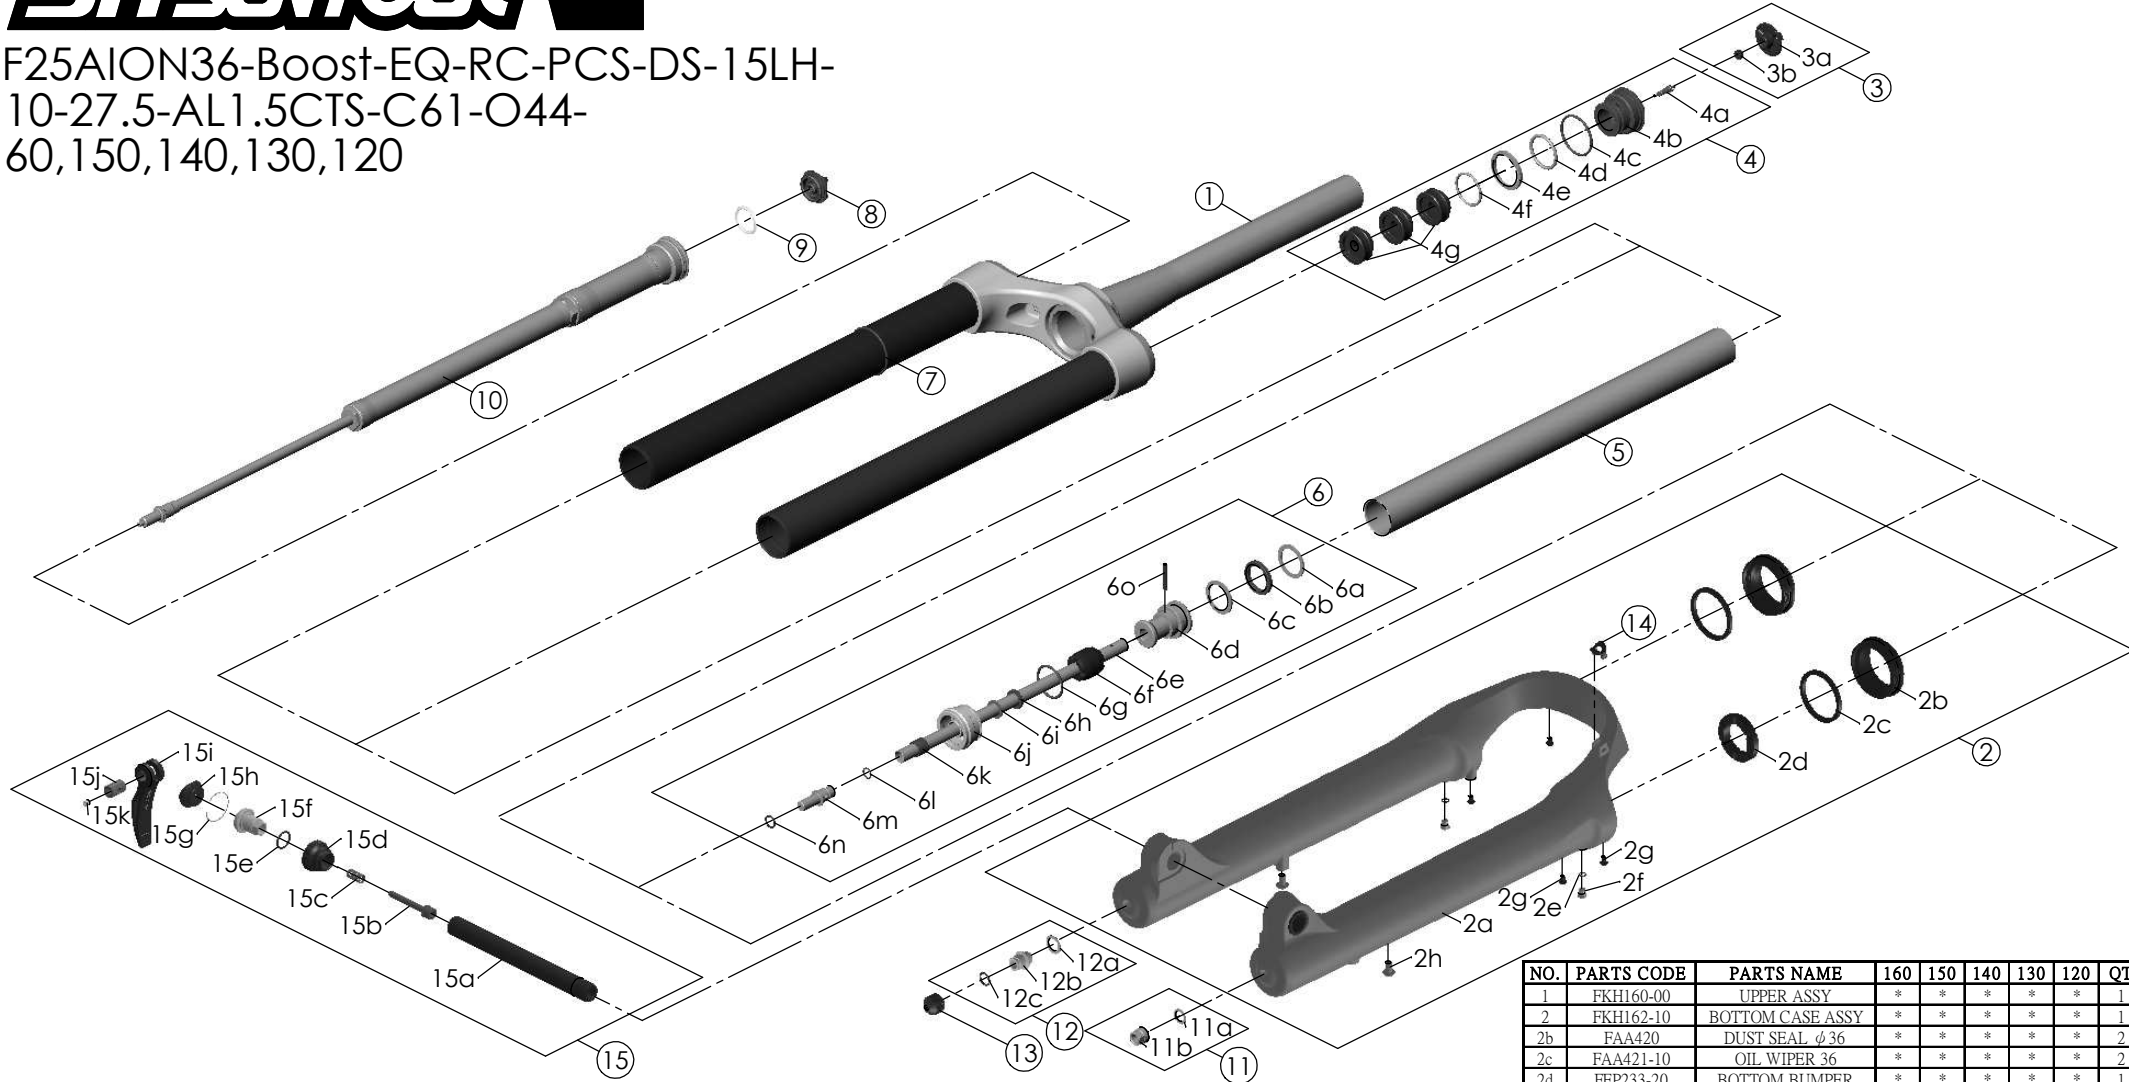

SF25AION36-Boost-EQ-RC-PCS-DS-15LH-  
110-27.5-AL1.5CTS-C61-O44-  
160,150,140,130,120

Date	2023.08.20	Version	1
Amended	2024.03.05		

NO.	PARTS CODE	PARTS NAME	160	150	140	130	120	QT
11	FKA063-03	FIXING NUT SET	*	*	*	*	*	1
12	FKE436-10	FIXING NUT SET	*	*	*	*	*	1
13	FEG201	REBOUND KNOB	*	*	*	*	*	1
14	FEG034	CABLE CLIP	*	*	*	*	*	1
15	FKA116-02	15LH-110 AXLE SET	*	*	*	*	*	1

NO.	PARTS CODE	PARTS NAME	160	150	140	130	120	QT
5	FPPE099-01	Air Cylinder	*	*	*	*	*	1
6	FKH154-00	SUPPORT TUBE ASSY	*	*	*	*	*	1
	FKH154-01		*	*	*	*		
	FKH154-02		*	*	*	*		
	FKH154-03		*	*	*	*		
	FKH154-04		*	*	*	*		
7	FAA397-40	O RING	*	*	*	*	*	1
8	FEE862	ADJUST KNOB	*	*	*	*	*	1
9	FAA136	O RING	*	*	*	*	*	1
10	FUN160-78	RC-PCS UNIT	*	*	*	*	*	1

NO.	PARTS CODE	PARTS NAME	160	150	140	130	120	QT
1	FKH160-00	UPPER ASSY	*	*	*	*	*	1
2	FKH162-10	BOTTOM CASE ASSY	*	*	*	*	*	1
2b	FAA420	DUST SEAL φ36	*	*	*	*	*	2
2c	FAA421-10	OIL WIPER 36	*	*	*	*	*	2
2d	FEP233-20	BOTTOM BUMPER	*	*	*	*	*	1
2e	FSB188	SEAL SCREW	*	*	*	*	*	2
2f	FAA270	O RING	*	*	*	*	*	2
2g	FAA200-10	MOUNT CAP	*	*	*	*	*	4
2h	FSB203	FIXING BOLT	*	*	*	*	*	2
3	FKE595	VALVE CAP ASSY	*	*	*	*	*	1
4	FKE594	AIR CAP ASSY	*	*	*	*	*	1
	FKE594-10		*	*	*	*		
	FKE594-20		*	*	*	*		
	FKE594-30		*	*	*	*		
	FKE594-40		*	*	*	*		
4g	FEG270-10	VOLUME REDUCER	*	*	*	*	*	3
			*	*	*	*	4	
			*	*	*	*		
			*	*	*	*	*	5
			*	*	*	*	*	6
			*	*	*	*	*	7