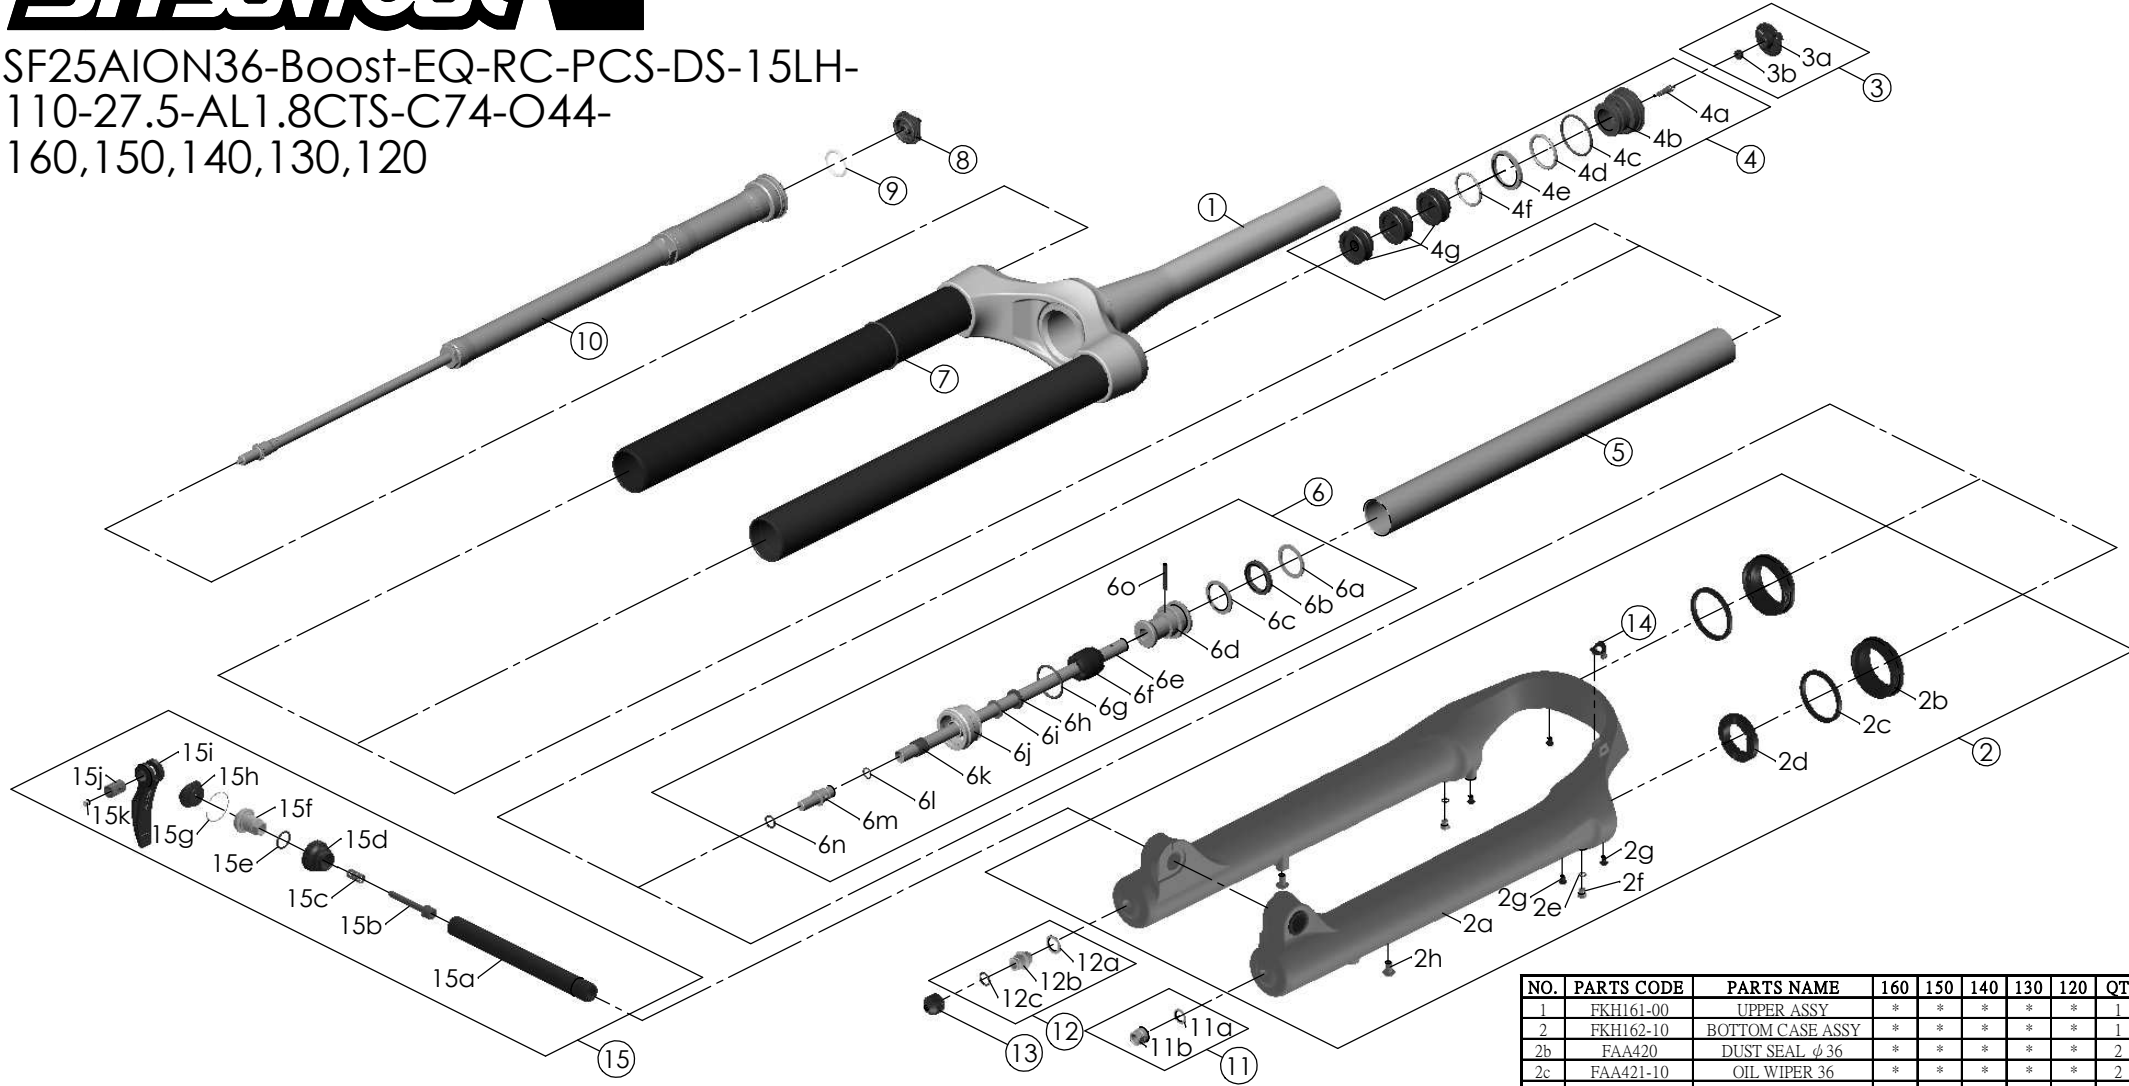

SF25AION36-Boost-EQ-RC-PCS-DS-15LH-  
110-27.5-AL1.8CTS-C74-O44-  
160,150,140,130,120

Date	2023.08.20	Version	1
Amended	2024.03.05		

NO.	PARTS CODE	PARTS NAME	160	150	140	130	120	QT
11	FKA063-03	FIXING NUT SET	*	*	*	*	*	1
12	FKE436-10	FIXING NUT SET	*	*	*	*	*	1
13	FEG201	REBOUND KNOB	*	*	*	*	*	1
14	FEG034	CABLE CLIP	*	*	*	*	*	1
15	FKA116-02	15LH-110 AXLE SET	*	*	*	*	*	1

NO.	PARTS CODE	PARTS NAME	160	150	140	130	120	QT
5	FPE099-01	Air Cylinder	*	*	*	*	*	1
6	FKH154-00	SUPPORT TUBE ASSY	*					1
	FKH154-01			*				
	FKH154-02				*			
	FKH154-03					*		
	FKH154-04					*		
7	FAA397-40	O RING	*	*	*	*	*	1
8	FEE862	ADJUST KNOB	*	*	*	*	*	1
9	FAA136	O RING	*	*	*	*	*	1
10	FUN160-78	RC-PCS UNIT	*	*	*	*	*	1

NO.	PARTS CODE	PARTS NAME	160	150	140	130	120	QT	
1	FKH161-00	UPPER ASSY	*	*	*	*	*	1	
2	FKH162-10	BOTTOM CASE ASSY	*	*	*	*	*	1	
2b	FAA420	DUST SEAL φ36	*	*	*	*	*	2	
2c	FAA421-10	OIL WIPER 36	*	*	*	*	*	2	
2d	FEP233-20	BOTTOM BUMPER	*	*	*	*	*	1	
2e	FSB188	SEAL SCREW	*	*	*	*	*	2	
2f	FAA270	O RING	*	*	*	*	*	2	
2g	FAA200-10	MOUNT CAP	*	*	*	*	*	4	
2h	FSB203	FIXING BOLT	*	*	*	*	*	2	
3	FKE595	VALVE CAP ASSY	*	*	*	*	*	1	
4	FKE594	AIR CAP ASSY	*					1	
	FKE594-10			*					
	FKE594-20				*				
	FKE594-30					*			
	FKE594-40					*			
4g	FEG270-10	VOLUME REDUCER	*					3	
				*					
					*				
						*			
							*		