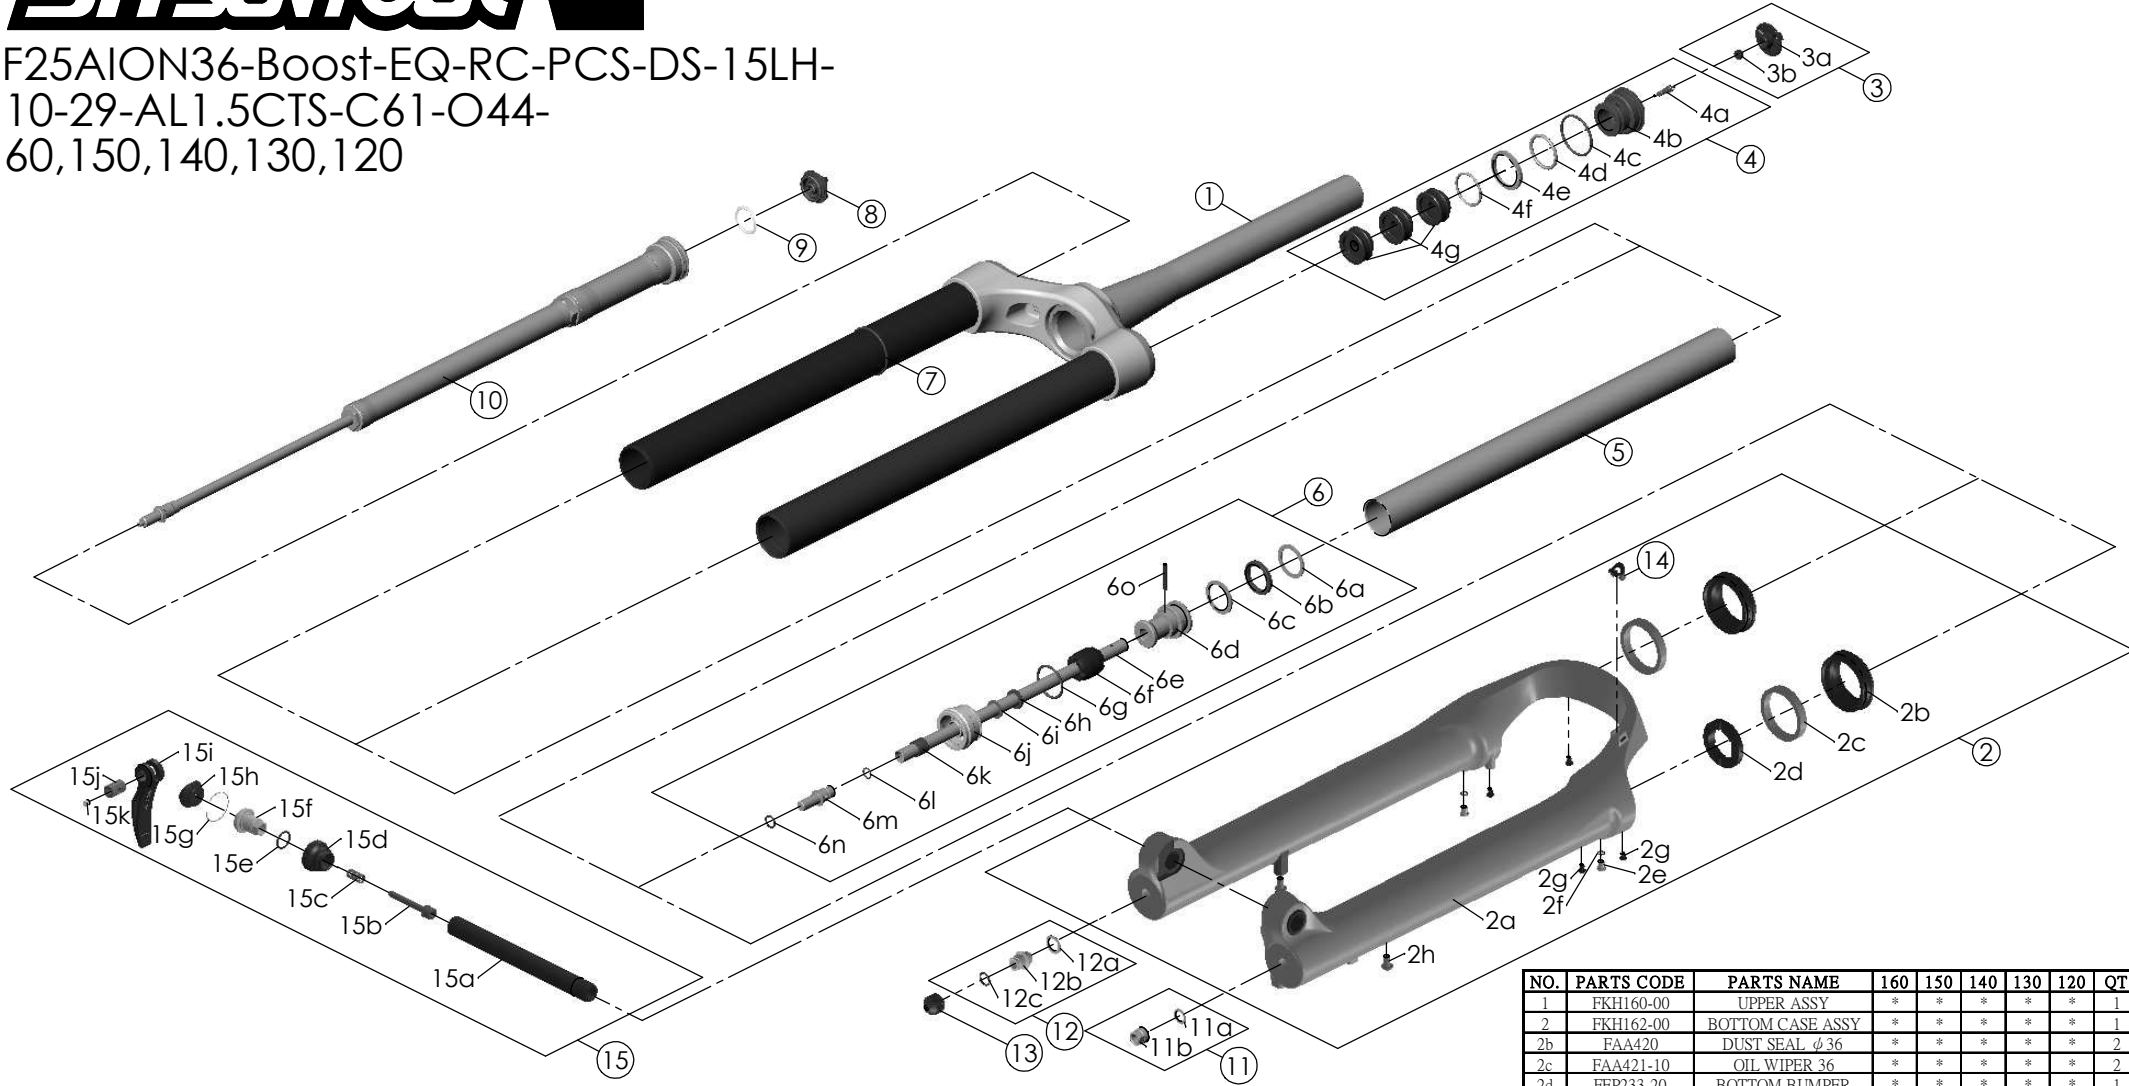

SF25AION36-Boost-EQ-RC-PCS-DS-15LH-
110-29-AL1.5CTS-C61-O44-
160,150,140,130,120

Date	2023.08.20	Version	1
Amended	2024.03.05		

NO.	PARTS CODE	PARTS NAME	160	150	140	130	120	QT
11	FKA063-03	FIXING NUT SET	*	*	*	*	*	1
12	FKE436-10	FIXING NUT SET	*	*	*	*	*	1
13	FEG201	REBOUND KNOB	*	*	*	*	*	1
14	FEG034	CABLE CLIP	*	*	*	*	*	1
15	FKA116-02	15LH-110 AXLE SET	*	*	*	*	*	1

NO.	PARTS CODE	PARTS NAME	160	150	140	130	120	QT
5	FPPE099-01	Air Cylinder	*	*	*	*	*	1
6	FKH154-00	SUPPORT TUBE ASSY	*	*	*	*	*	1
	FKH154-01		*	*	*	*		
	FKH154-02		*	*	*	*		
	FKH154-03		*	*	*	*		
	FKH154-04		*	*	*	*		
7	FAA397-40	O RING	*	*	*	*	*	1
8	FEE862	ADJUST KNOB	*	*	*	*	*	1
9	FAA136	O RING	*	*	*	*	*	1
10	FUN160-78	RC-PCS UNIT	*	*	*	*	*	1

NO.	PARTS CODE	PARTS NAME	160	150	140	130	120	QT
1	FKH160-00	UPPER ASSY	*	*	*	*	*	1
2	FKH162-00	BOTTOM CASE ASSY	*	*	*	*	*	1
2b	FAA420	DUST SEAL ϕ 36	*	*	*	*	*	2
2c	FAA421-10	OIL WIPER ϕ 36	*	*	*	*	*	2
2d	FEP233-20	BOTTOM BUMPER	*	*	*	*	*	1
2e	FSB188	SEAL SCREW	*	*	*	*	*	2
2f	FAA270	O RING	*	*	*	*	*	2
2g	FAA200-10	MOUNT CAP	*	*	*	*	*	4
2h	FSB203	FIXING BOLT	*	*	*	*	*	2
3	FKE595	VALVE CAP ASSY	*	*	*	*	*	1
4	FKE594	AIR CAP ASSY	*	*	*	*	*	1
	FKE594-10		*	*	*	*		
	FKE594-20		*	*	*	*		
	FKE594-30		*	*	*	*		
	FKE594-40		*	*	*	*		
4g	FEG270-10	VOLUME REDUCER	*	*	*	*	*	3
			*	*	*	*	*	4
			*	*	*	*	*	5
			*	*	*	*	*	6
			*	*	*	*	*	7