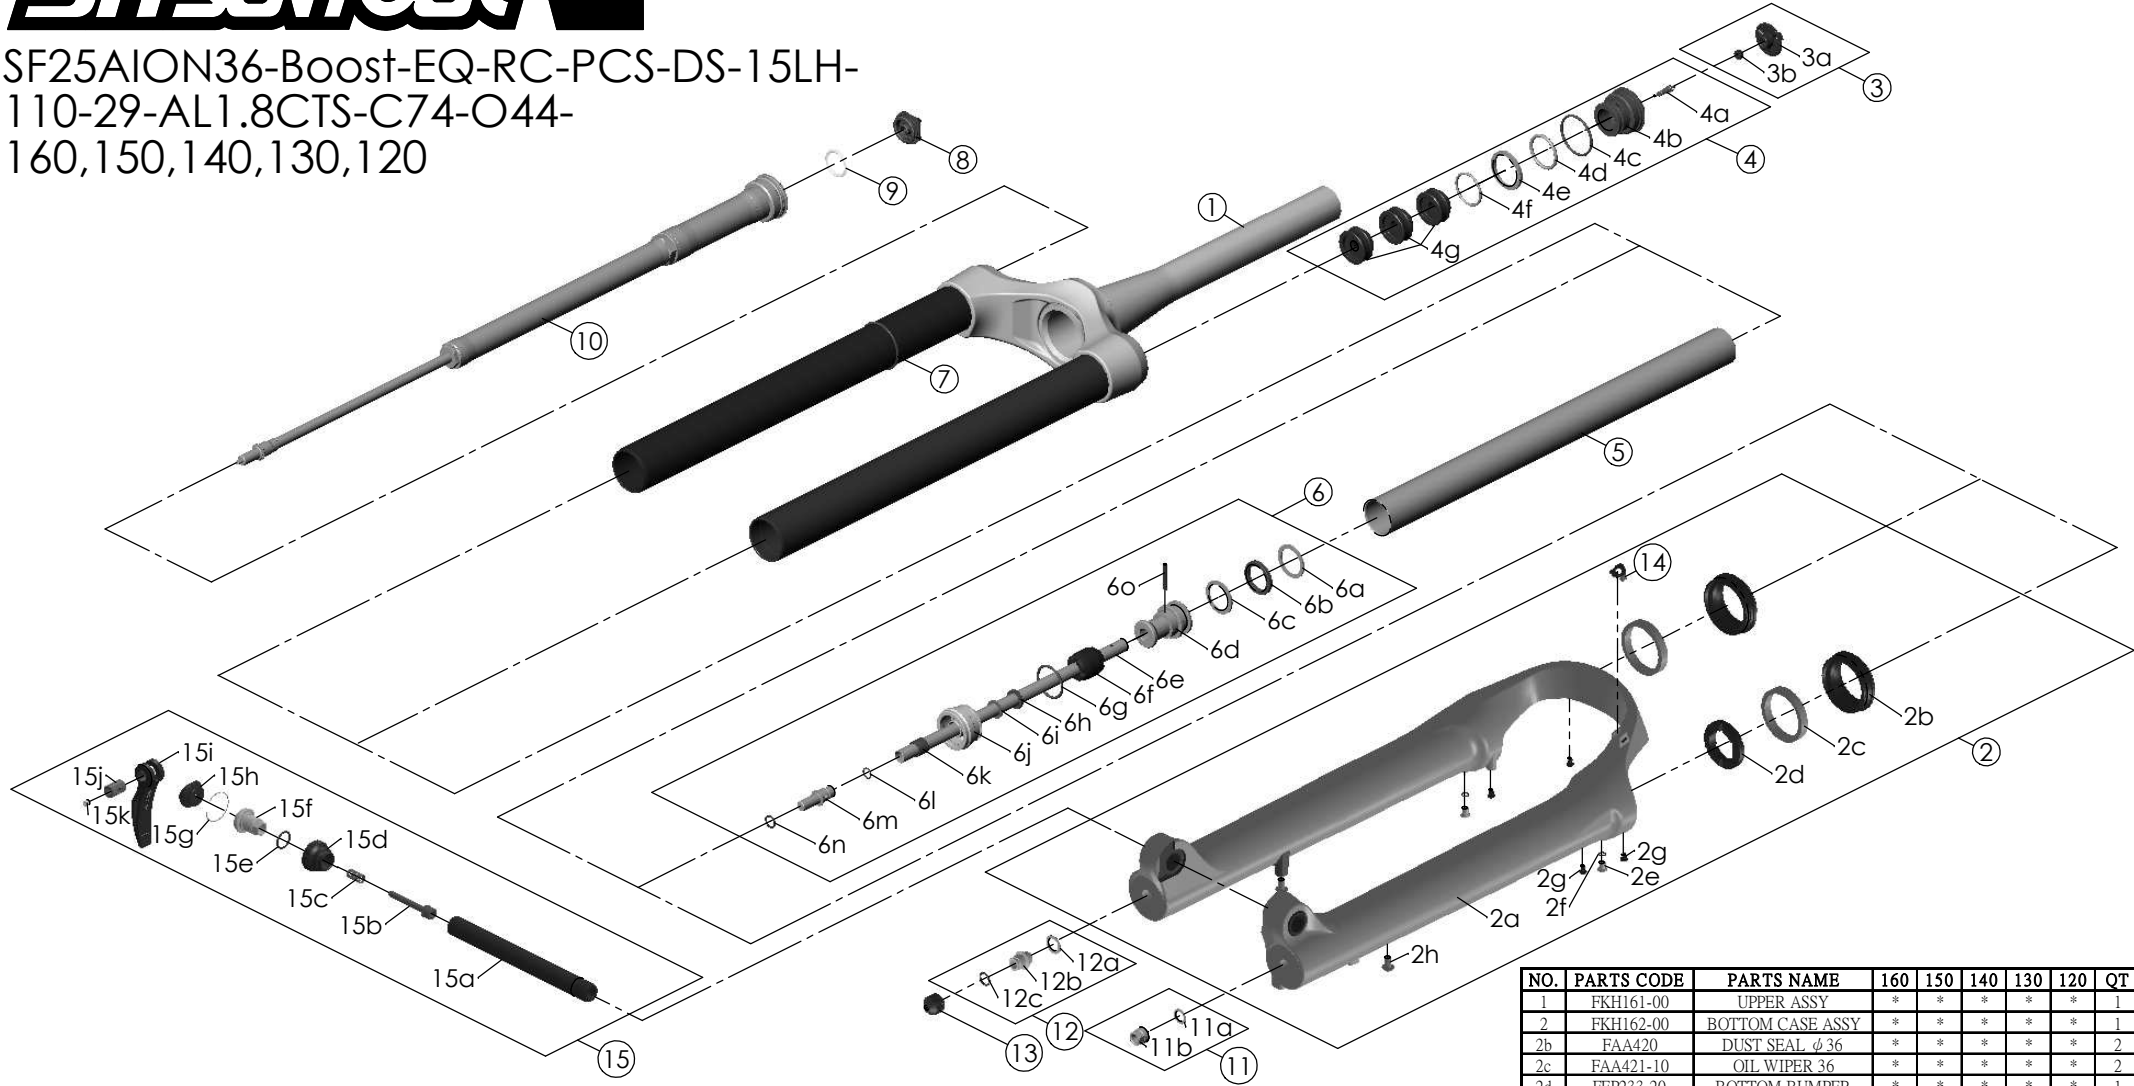

SF25AION36-Boost-EQ-RC-PCS-DS-15LH-  
110-29-AL1.8CTS-C74-O44-  
160,150,140,130,120

Date	2023.08.20	Version	1
Amended	2024.03.05		

NO.	PARTS CODE	PARTS NAME	160	150	140	130	120	QT
11	FKA063-03	FIXING NUT SET	*	*	*	*	*	1
12	FKE436-10	FIXING NUT SET	*	*	*	*	*	1
13	FEG201	REBOUND KNOB	*	*	*	*	*	1
14	FEG034	CABLE CLIP	*	*	*	*	*	1
15	FKA116-02	15LH-110 AXLE SET	*	*	*	*	*	1

NO.	PARTS CODE	PARTS NAME	160	150	140	130	120	QT
5	FPE099-01	Air Cylinder	*	*	*	*	*	1
6	FKH154-00	SUPPORT TUBE ASSY	*					1
	FKH154-01			*				
	FKH154-02				*			
	FKH154-03					*		
7	FAA397-40	O RING	*	*	*	*	*	1
8	FEE862	ADJUST KNOB	*	*	*	*	*	1
9	FAA136	O RING	*	*	*	*	*	1
10	FUN160-78	RC-PCS UNIT	*	*	*	*	*	1

NO.	PARTS CODE	PARTS NAME	160	150	140	130	120	QT
1	FKH161-00	UPPER ASSY	*	*	*	*	*	1
2	FKH162-00	BOTTOM CASE ASSY	*	*	*	*	*	1
2b	FAA420	DUST SEAL $\phi$ 36	*	*	*	*	*	2
2c	FAA421-10	OIL WIPER 36	*	*	*	*	*	2
2d	FEP233-20	BOTTOM BUMPER	*	*	*	*	*	1
2e	FSB188	SEAL SCREW	*	*	*	*	*	2
2f	FAA270	O RING	*	*	*	*	*	2
2g	FAA200-10	MOUNT CAP	*	*	*	*	*	4
2h	FSB203	FIXING BOLT	*	*	*	*	*	2
3	FKE595	VALVE CAP ASSY	*	*	*	*	*	1
4	FKE594	AIR CAP ASSY	*					1
	FKE594-10			*				
	FKE594-20				*			
	FKE594-30					*		
	FKE594-40					*		
4g	FEG270-10	VOLUME REDUCER	*					3
				*			4	
					*			
						*		
				*	6			
						*	7	