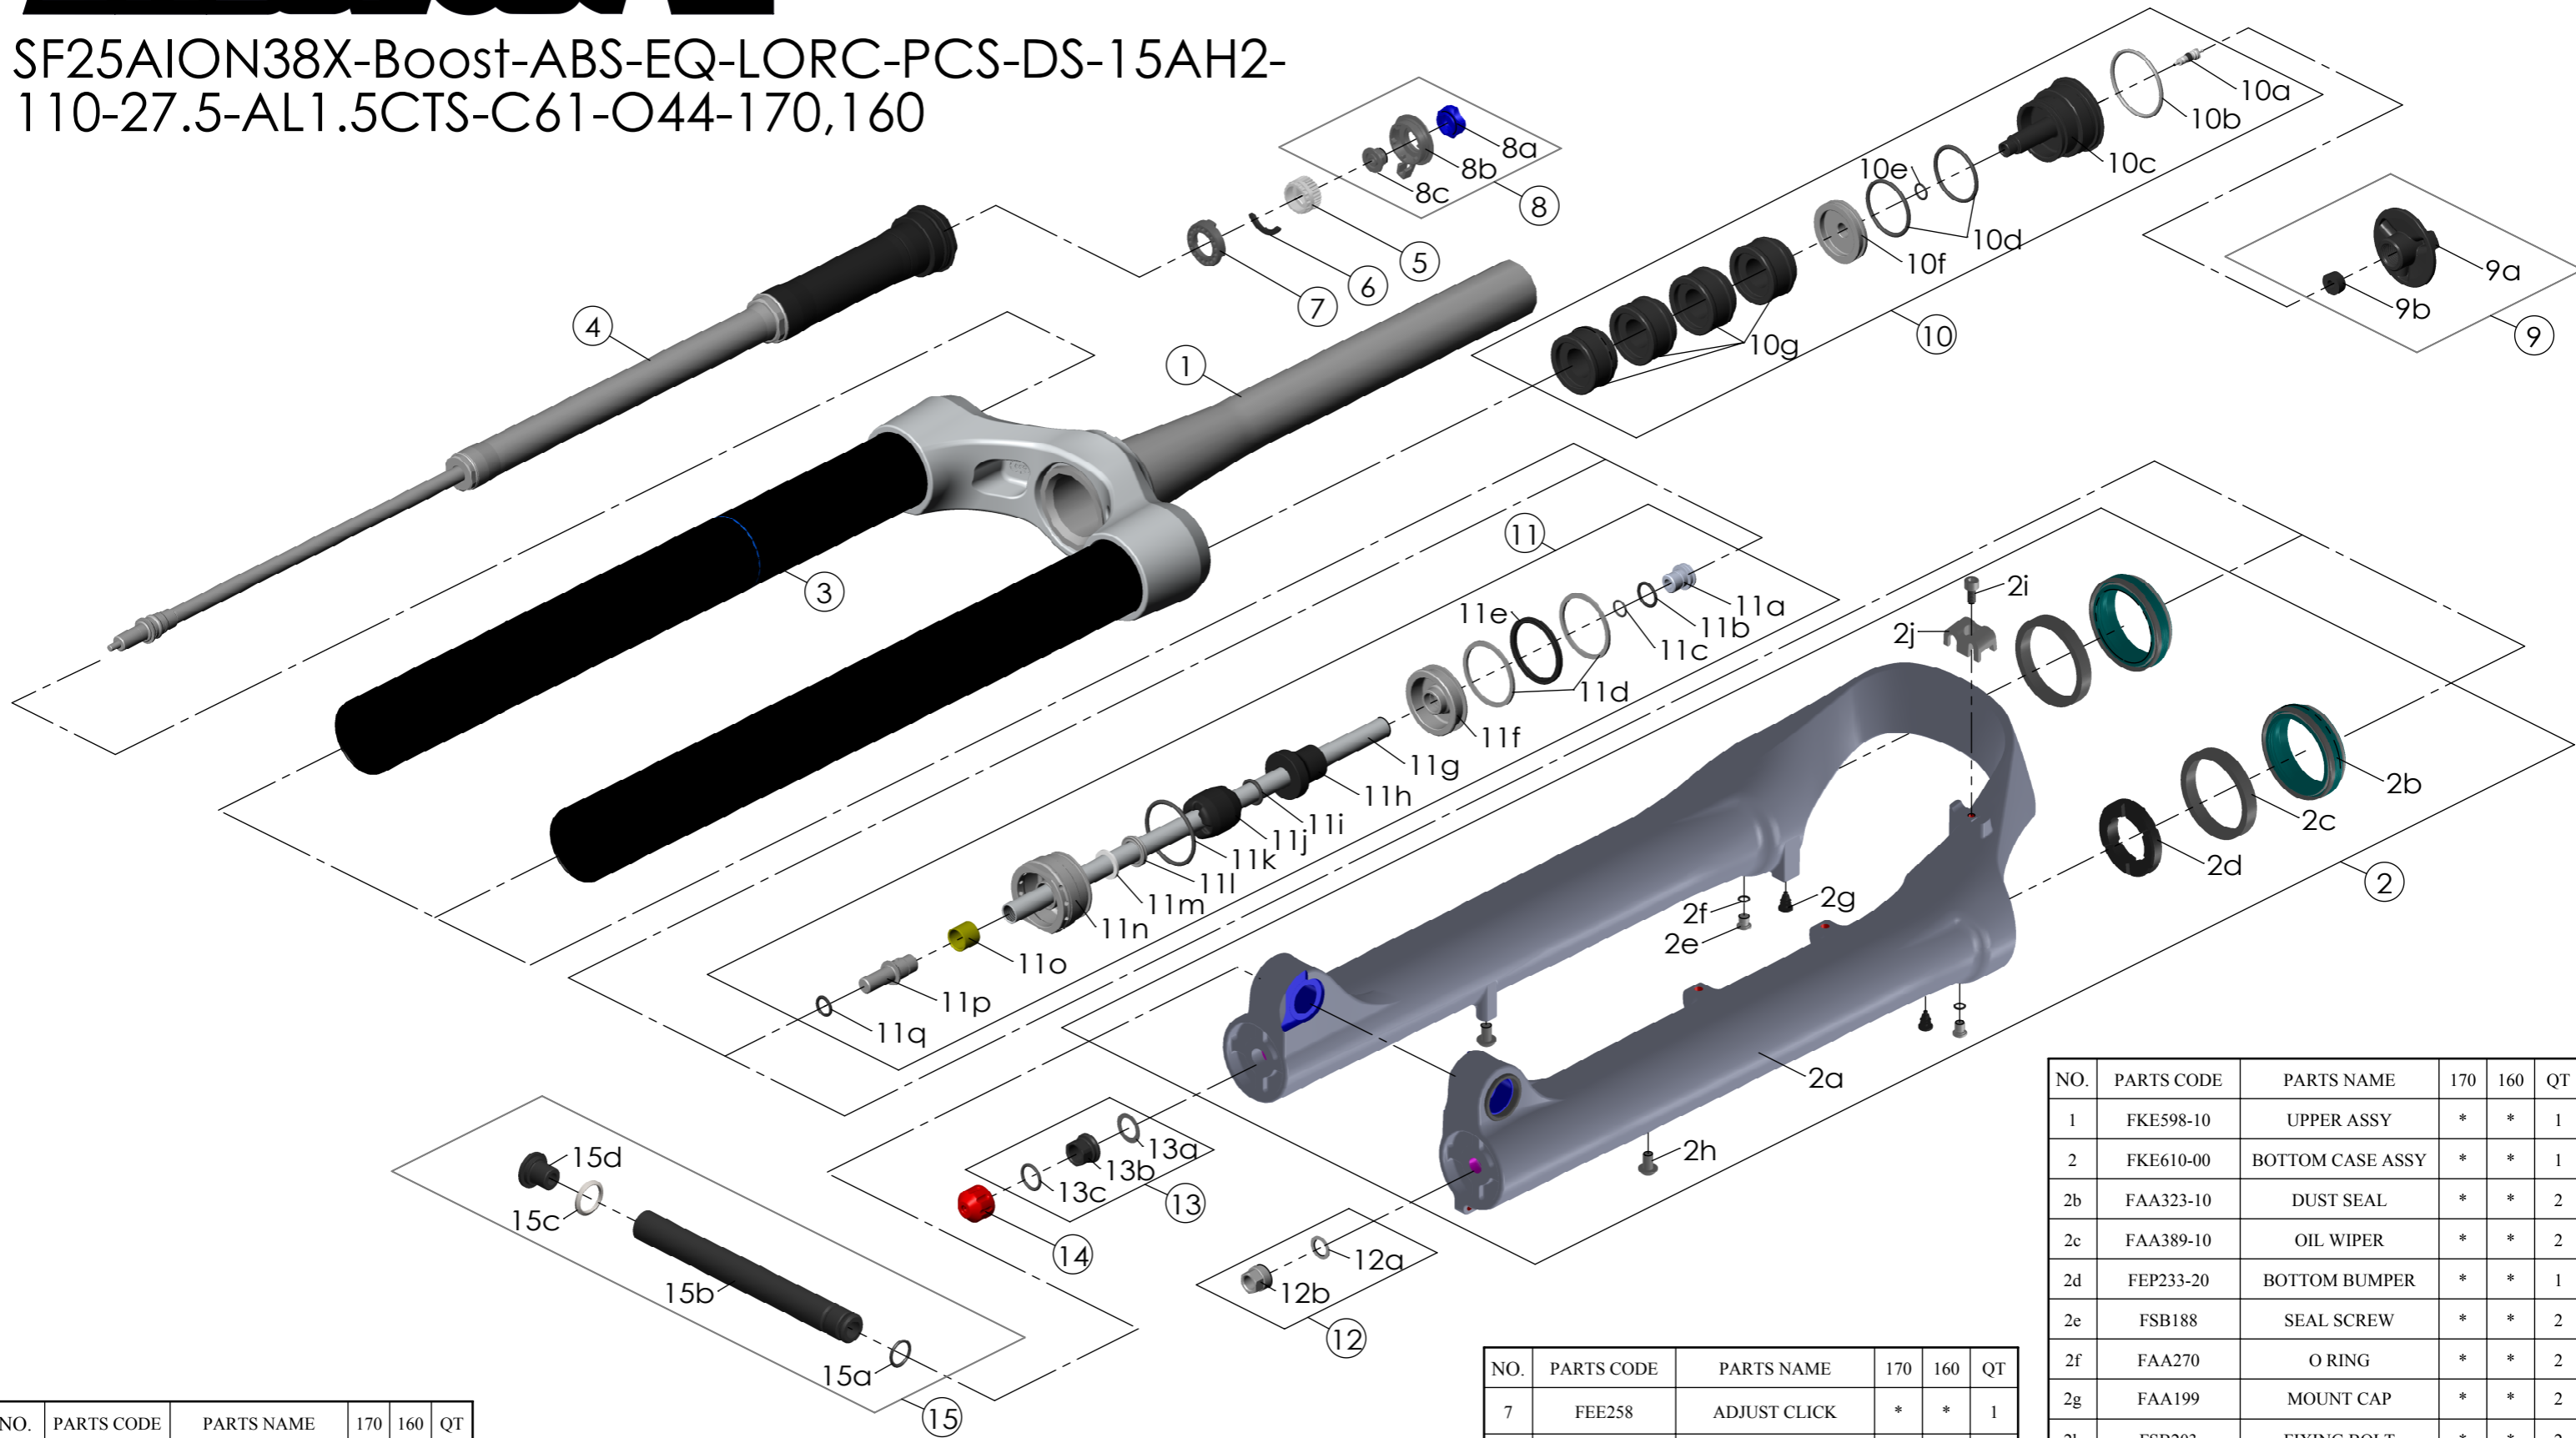

SF25AION38X-Boost-ABS-EQ-LORC-PCS-DS-15AH2-110-27.5-AL1.5CTS-C61-O44-170,160

NO.	PARTS CODE	PARTS NAME	170	160	QT
1	FKE598-10	UPPER ASSY	*	*	1
2	FKE610-00	BOTTOM CASE ASSY	*	*	1
2b	FAA323-10	DUST SEAL	*	*	2
2c	FAA389-10	OIL WIPER	*	*	2
2d	FEP233-20	BOTTOM BUMPER	*	*	1
2e	FSB188	SEAL SCREW	*	*	2
2f	FAA270	O RING	*	*	2
2g	FAA199	MOUNT CAP	*	*	2
2h	FSB203	FIXING BOLT	*	*	2
2i	FSB153	GUIDE FIXING BOLT	*	*	1
2j	FEG519	CABLE GUIDE	*	*	1
3	FAA397-20	O RING	*	*	1
4	FUN131-98	LORC-PCS UNIT	*	*	1
5	FEE256-30	ADJUST CORE	*	*	1
6	FEE257	CLICK HOLDER	*	*	1

NO.	PARTS CODE	PARTS NAME	170	160	QT
7	FEE258	ADJUST CLICK	*	*	1
8	FKE421	LO-RC KNOB ASSY	*	*	1
9	FKE076-10	VALVE CAP ASSY	*	*	1
10	FKE525-14	VOLUME ADJUSTER ASSY	*		1
	FKE525-24			*	1
10g	FEG270-30	VOLUME REDUCER	*		3
					*

NO.	PARTS CODE	PARTS NAME	170	160	QT
11	FKE577-06	SUPPORT TUBE ASSY	*		1
	FKE577-16			*	1

NO.	PARTS CODE	PARTS NAME	170	160	QT
11g	FPE002-68	SUPPORT TUBE	*		1
	FPE002-67			*	1
12	FKA063-03	FIXING NUT SET	*	*	1
13	FKE436-10	FIXING NUT SET	*	*	1
14	FEG201	REBOUND KNOB	*	*	1
15	FKA117-00	15AH2-110 AXLE SET	*	*	1