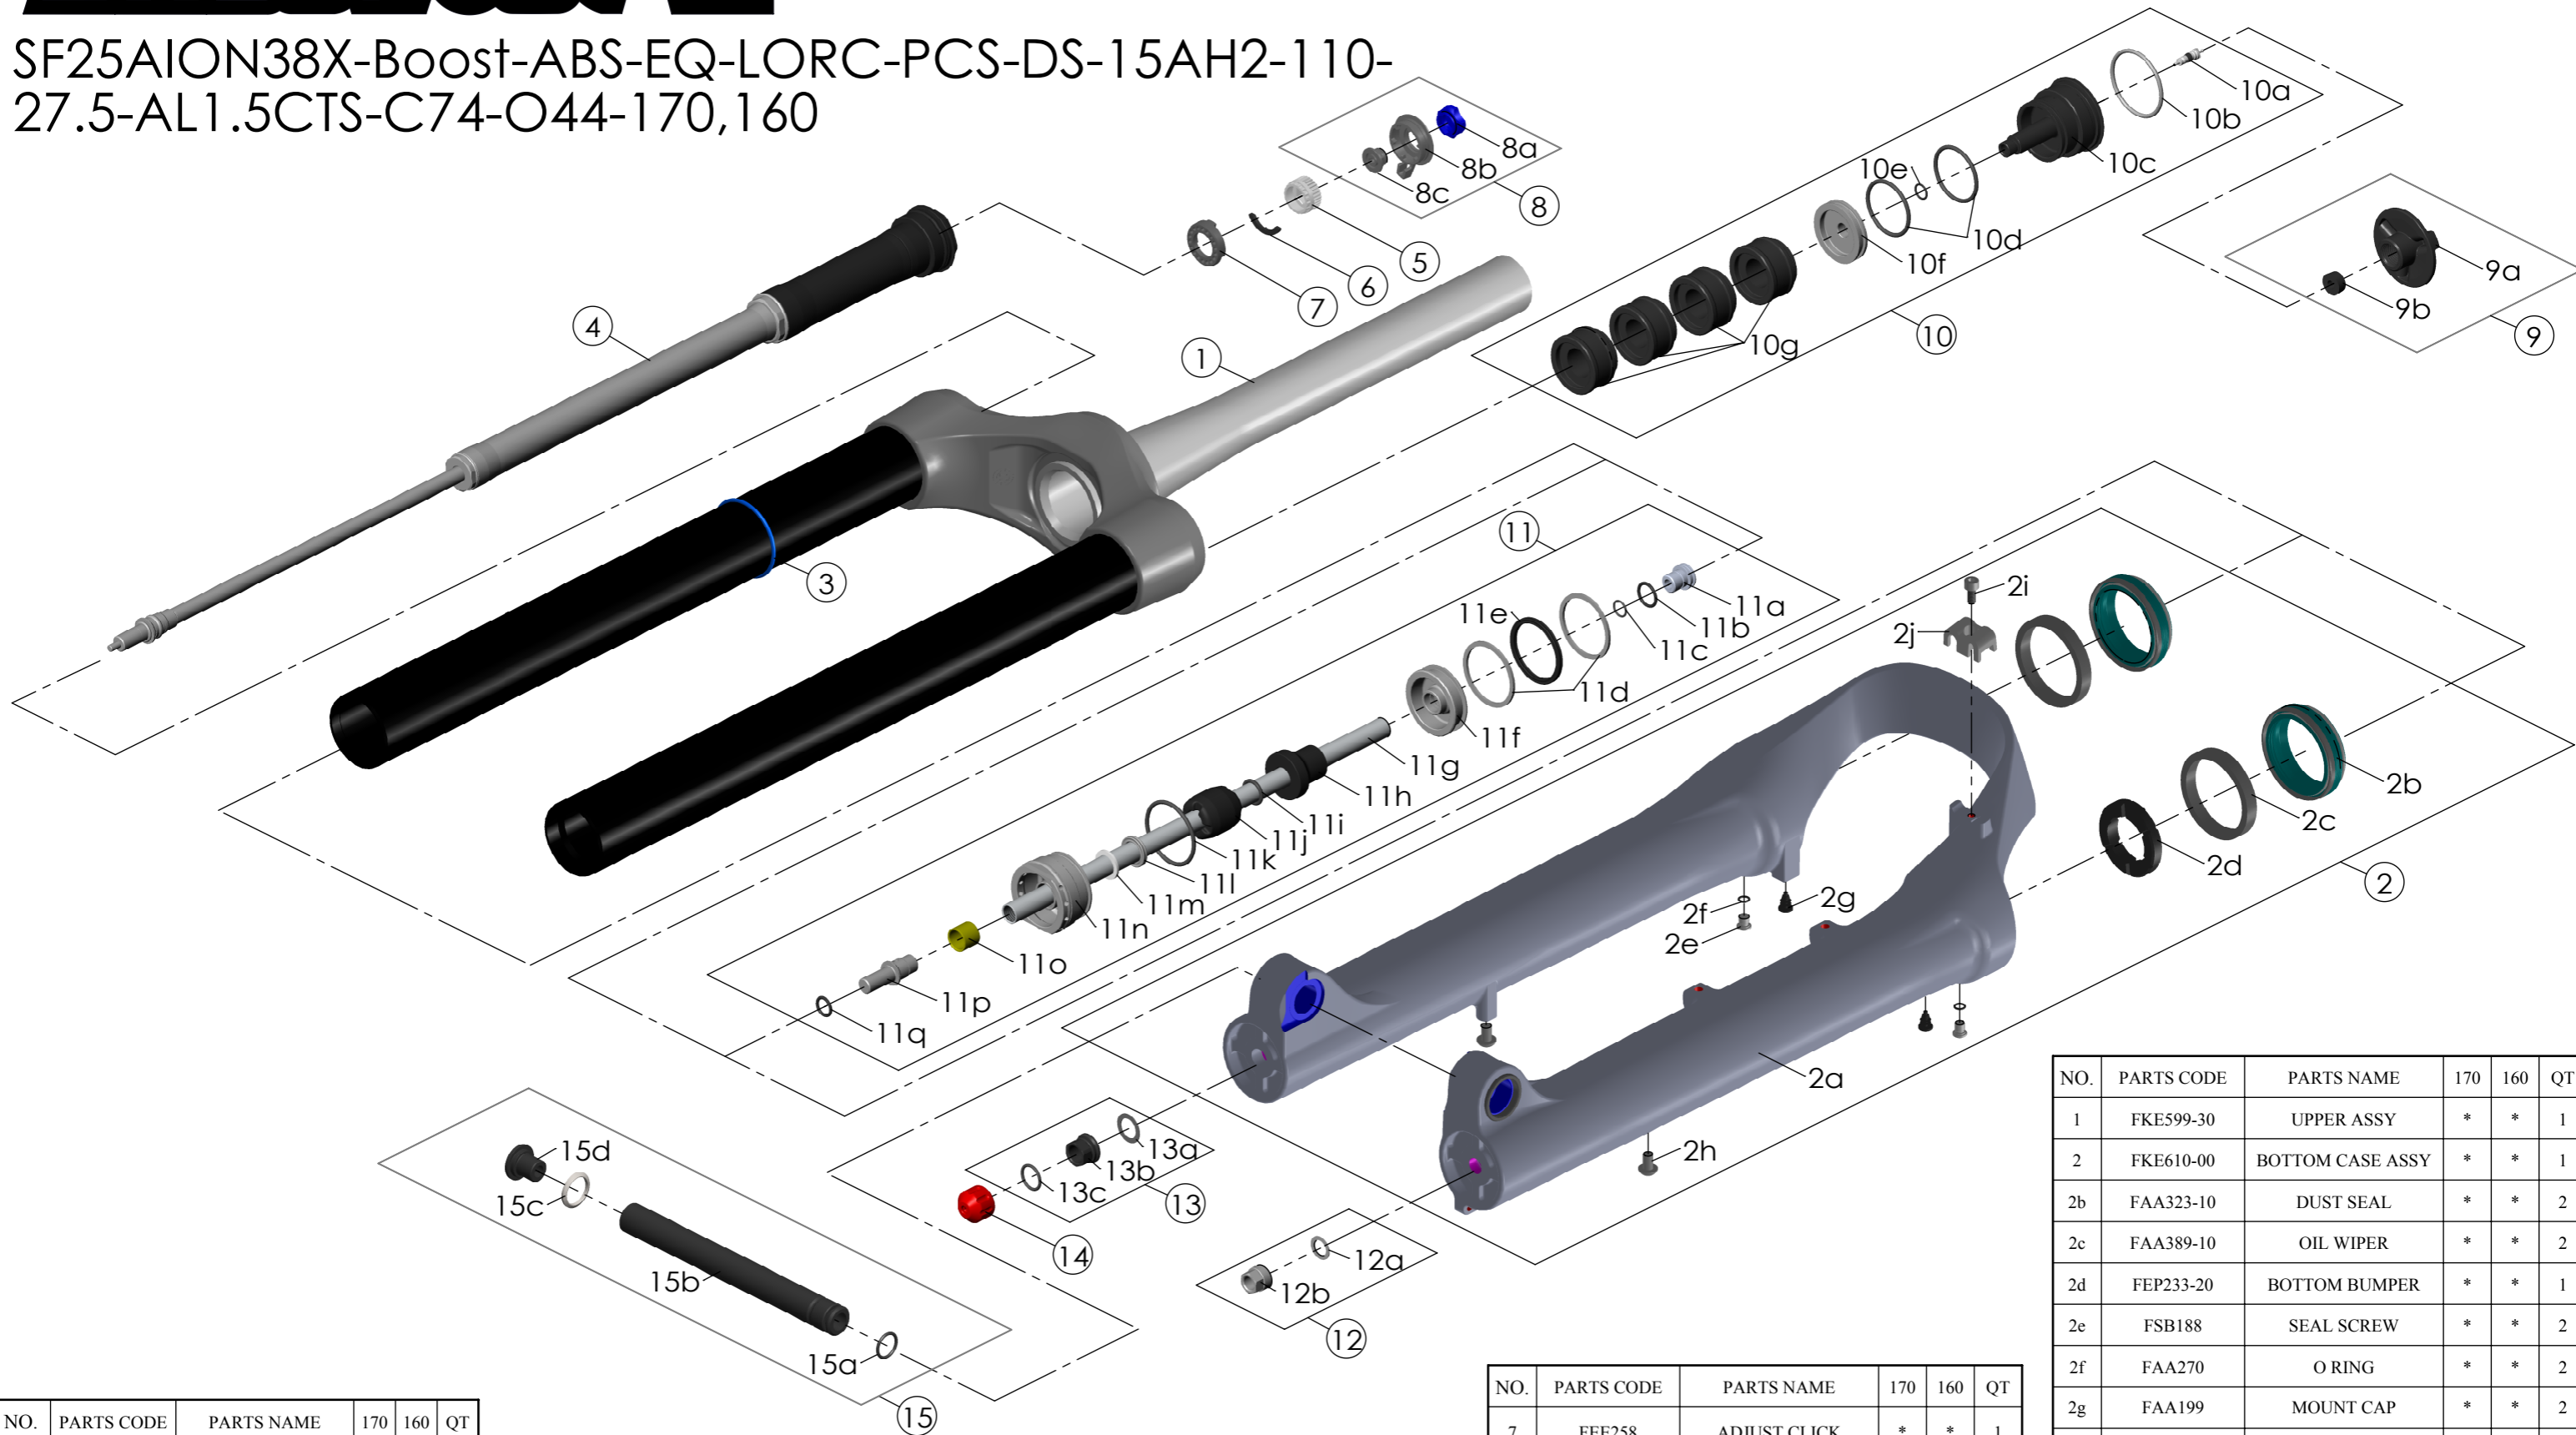

SF25AION38X-Boost-ABS-EQ-LORC-PCS-DS-15AH2-110-27.5-AL1.5CTS-C74-O44-170,160

NO.	PARTS CODE	PARTS NAME	170	160	QT
11g	FPE002-68	SUPPORT TUBE	*		1
	FPE002-67			*	1
12	FKA063-03	FIXING NUT SET	*	*	1
13	FKE436-10	FIXING NUT SET	*	*	1
14	FEG201	REBOUND KNOB	*	*	1
15	FKA117-00	15AH2-110 AXLE SET	*	*	1

NO.	PARTS CODE	PARTS NAME	170	160	QT
11	FKE577-06	SUPPORT TUBE ASSY	*		1
	FKE577-16			*	1

NO.	PARTS CODE	PARTS NAME	170	160	QT
7	FEE258	ADJUST CLICK	*	*	1
8	FKE421	LO-RC KNOB ASSY	*	*	1
9	FKE076-10	VALVE CAP ASSY	*	*	1
10	FKE525-14	VOLUME ADJUSTER ASSY	*		1
	FKE525-24			*	1
10g	FEG270-30	VOLUME REDUCER	*		3
					*

NO.	PARTS CODE	PARTS NAME	170	160	QT
1	FKE599-30	UPPER ASSY	*	*	1
2	FKE610-00	BOTTOM CASE ASSY	*	*	1
2b	FAA323-10	DUST SEAL	*	*	2
2c	FAA389-10	OIL WIPER	*	*	2
2d	FEP233-20	BOTTOM BUMPER	*	*	1
2e	FSB188	SEAL SCREW	*	*	2
2f	FAA270	O RING	*	*	2
2g	FAA199	MOUNT CAP	*	*	2
2h	FSB203	FIXING BOLT	*	*	2
2i	FSB153	GUIDE FIXING BOLT	*	*	1
2j	FEG519	CABLE GUIDE	*	*	1
3	FAA397-20	O RING	*	*	1
4	FUN131-98	LORC-PCS UNIT	*	*	1
5	FEE256-30	ADJUST CORE	*	*	1
6	FEE257	CLICK HOLDER	*	*	1