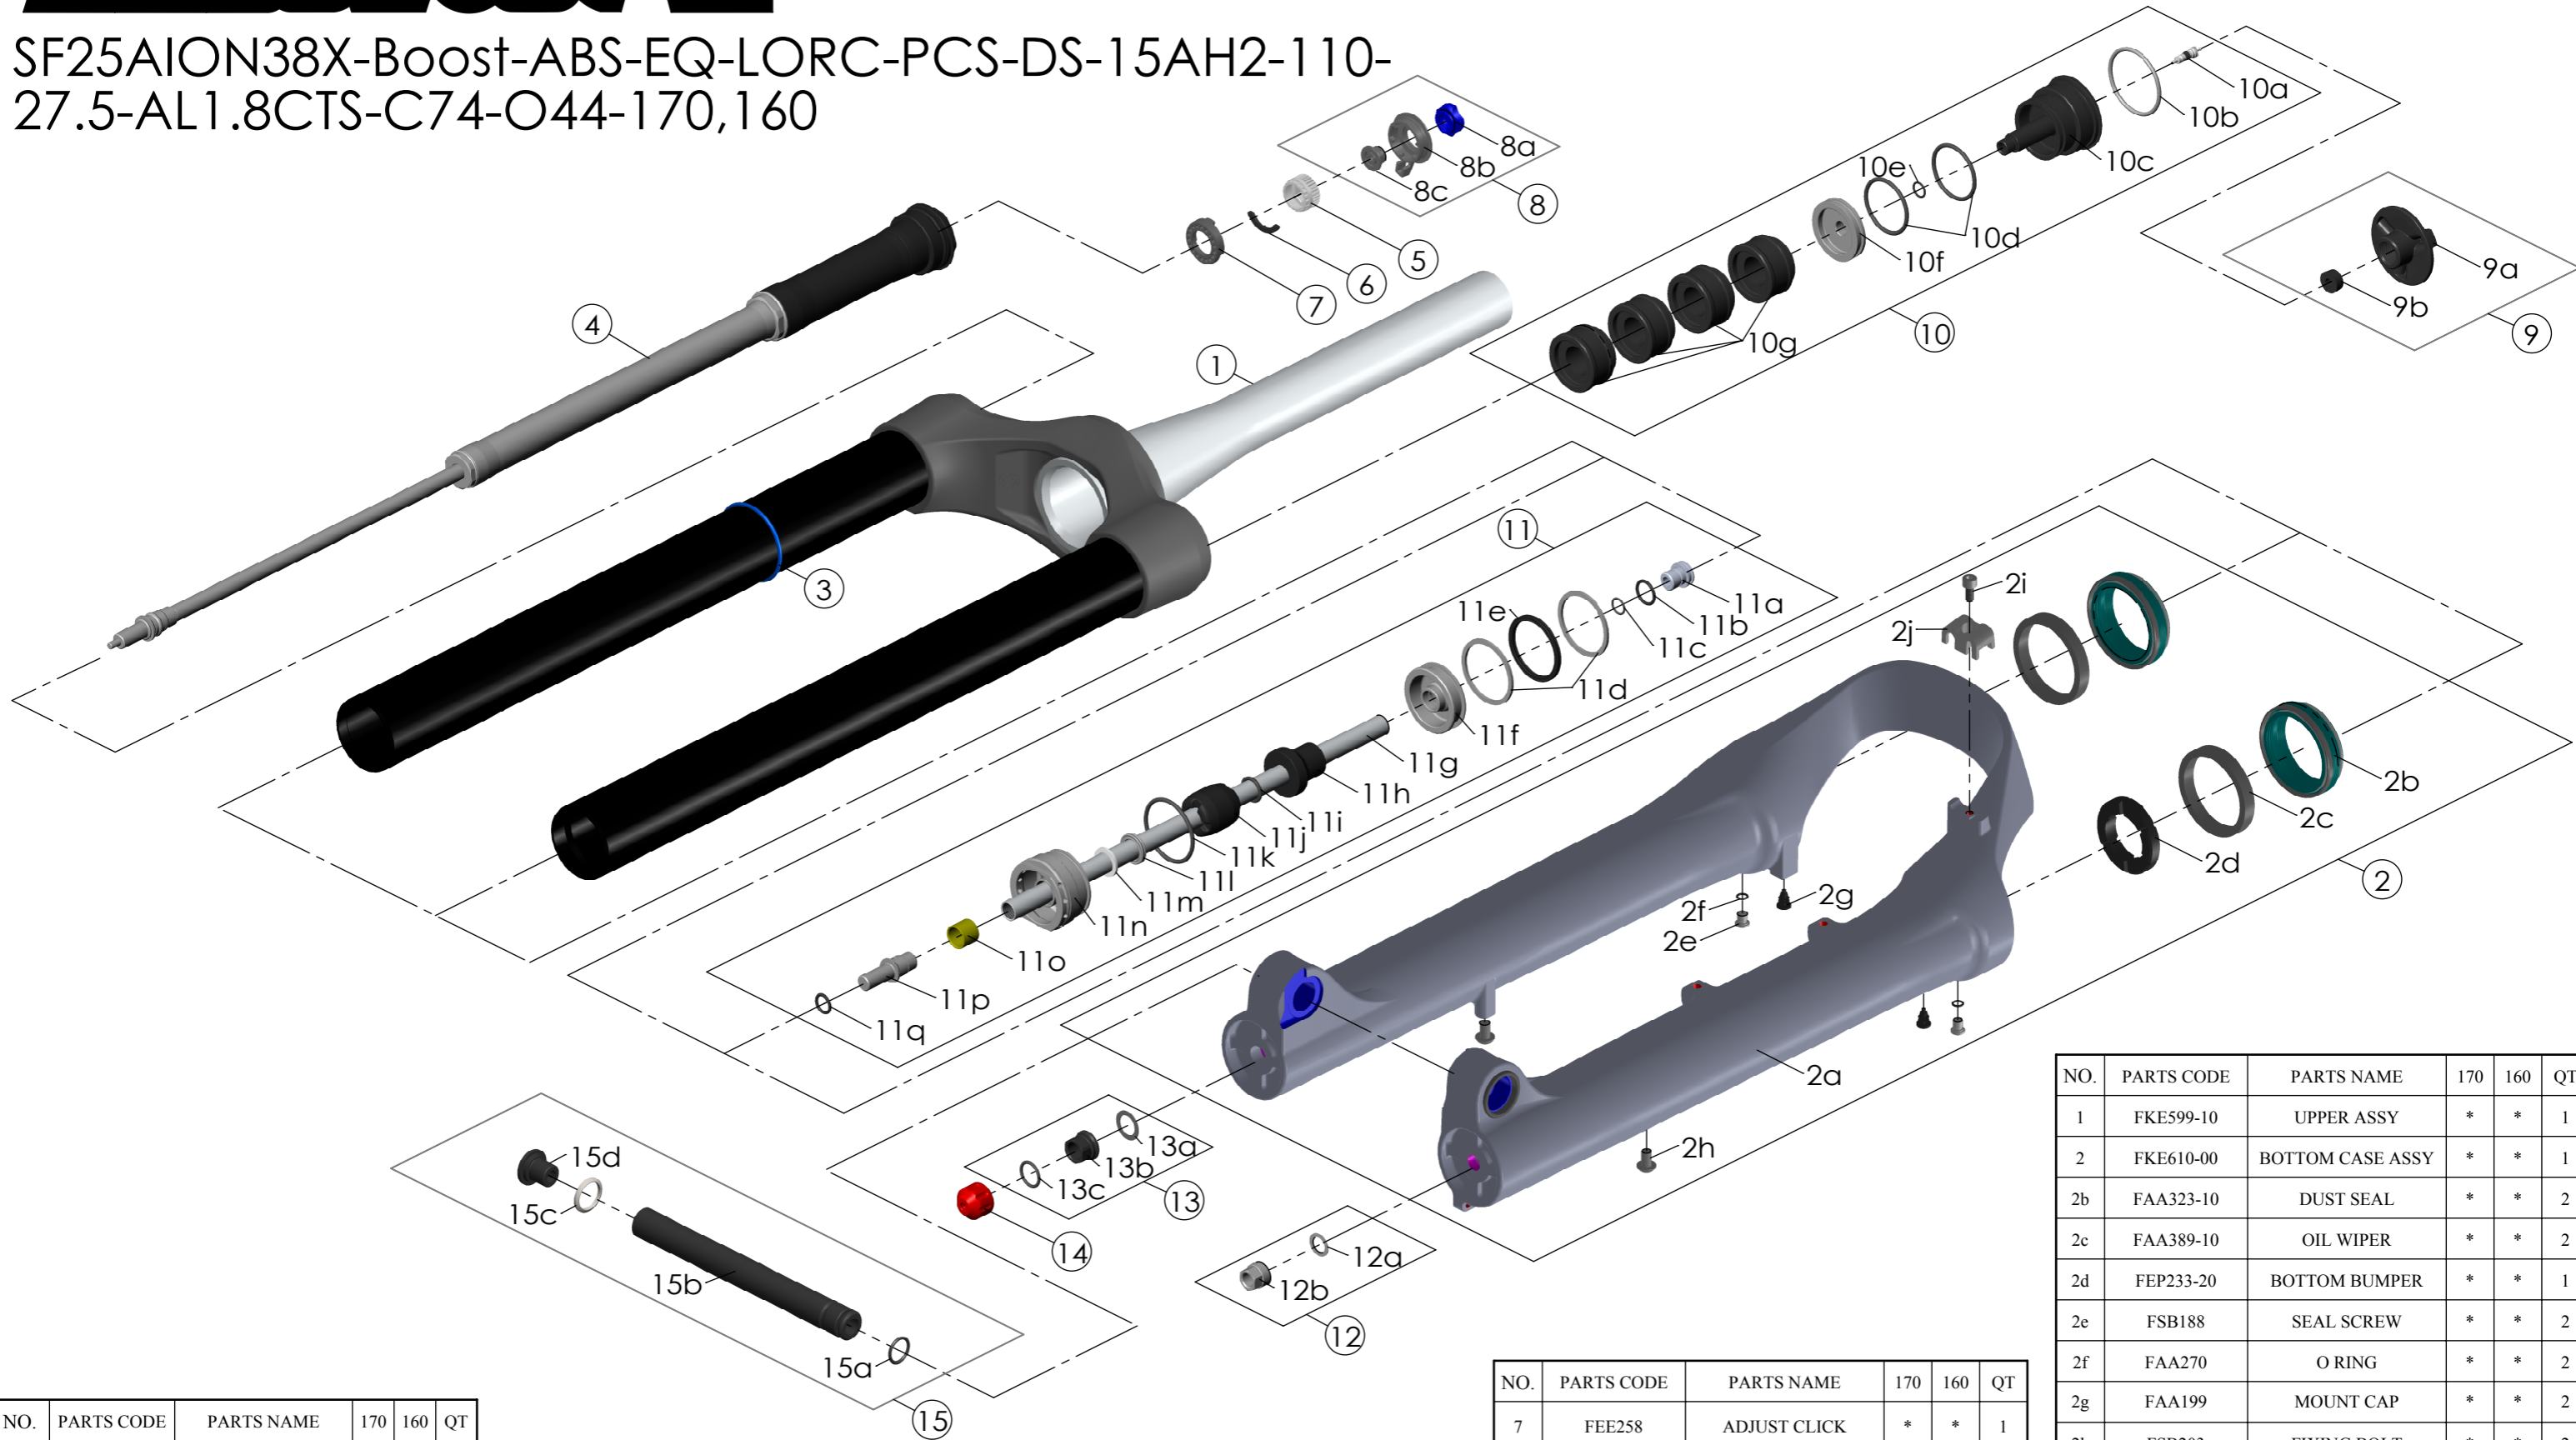

SF25AION38X-Boost-ABS-EQ-LORC-PCS-DS-15AH2-110-27.5-AL1.8CTS-C74-O44-170,160

NO.	PARTS CODE	PARTS NAME	170	160	QT
11g	FPE002-68	SUPPORT TUBE	*		1
	FPE002-67			*	1
12	FKA063-03	FIXING NUT SET	*	*	1
13	FKE436-10	FIXING NUT SET	*	*	1
14	FEG201	REBOUND KNOB	*	*	1
15	FKA117-00	15AH2-110 AXLE SET	*	*	1

NO.	PARTS CODE	PARTS NAME	170	160	QT
11	FKE577-06	SUPPORT TUBE ASSY	*		1
	FKE577-16			*	1

NO.	PARTS CODE	PARTS NAME	170	160	QT
7	FEE258	ADJUST CLICK	*	*	1
8	FKE421	LO-RC KNOB ASSY	*	*	1
9	FKE076-10	VALVE CAP ASSY	*	*	1
10	FKE525-14	VOLUME ADJUSTER ASSY	*		1
	FKE525-24			*	1
10g	FEG270-30	VOLUME REDUCER	*		3
				*	4

NO.	PARTS CODE	PARTS NAME	170	160	QT
1	FKE599-10	UPPER ASSY	*	*	1
2	FKE610-00	BOTTOM CASE ASSY	*	*	1
2b	FAA323-10	DUST SEAL	*	*	2
2c	FAA389-10	OIL WIPER	*	*	2
2d	FEP233-20	BOTTOM BUMPER	*	*	1
2e	FSB188	SEAL SCREW	*	*	2
2f	FAA270	O RING	*	*	2
2g	FAA199	MOUNT CAP	*	*	2
2h	FSB203	FIXING BOLT	*	*	2
2i	FSB153	GUIDE FIXING BOLT	*	*	1
2j	FEG519	CABLE GUIDE	*	*	1
3	FAA397-20	O RING	*	*	1
4	FUN131-98	LORC-PCS UNIT	*	*	1
5	FEE256-30	ADJUST CORE	*	*	1
6	FEE257	CLICK HOLDER	*	*	1