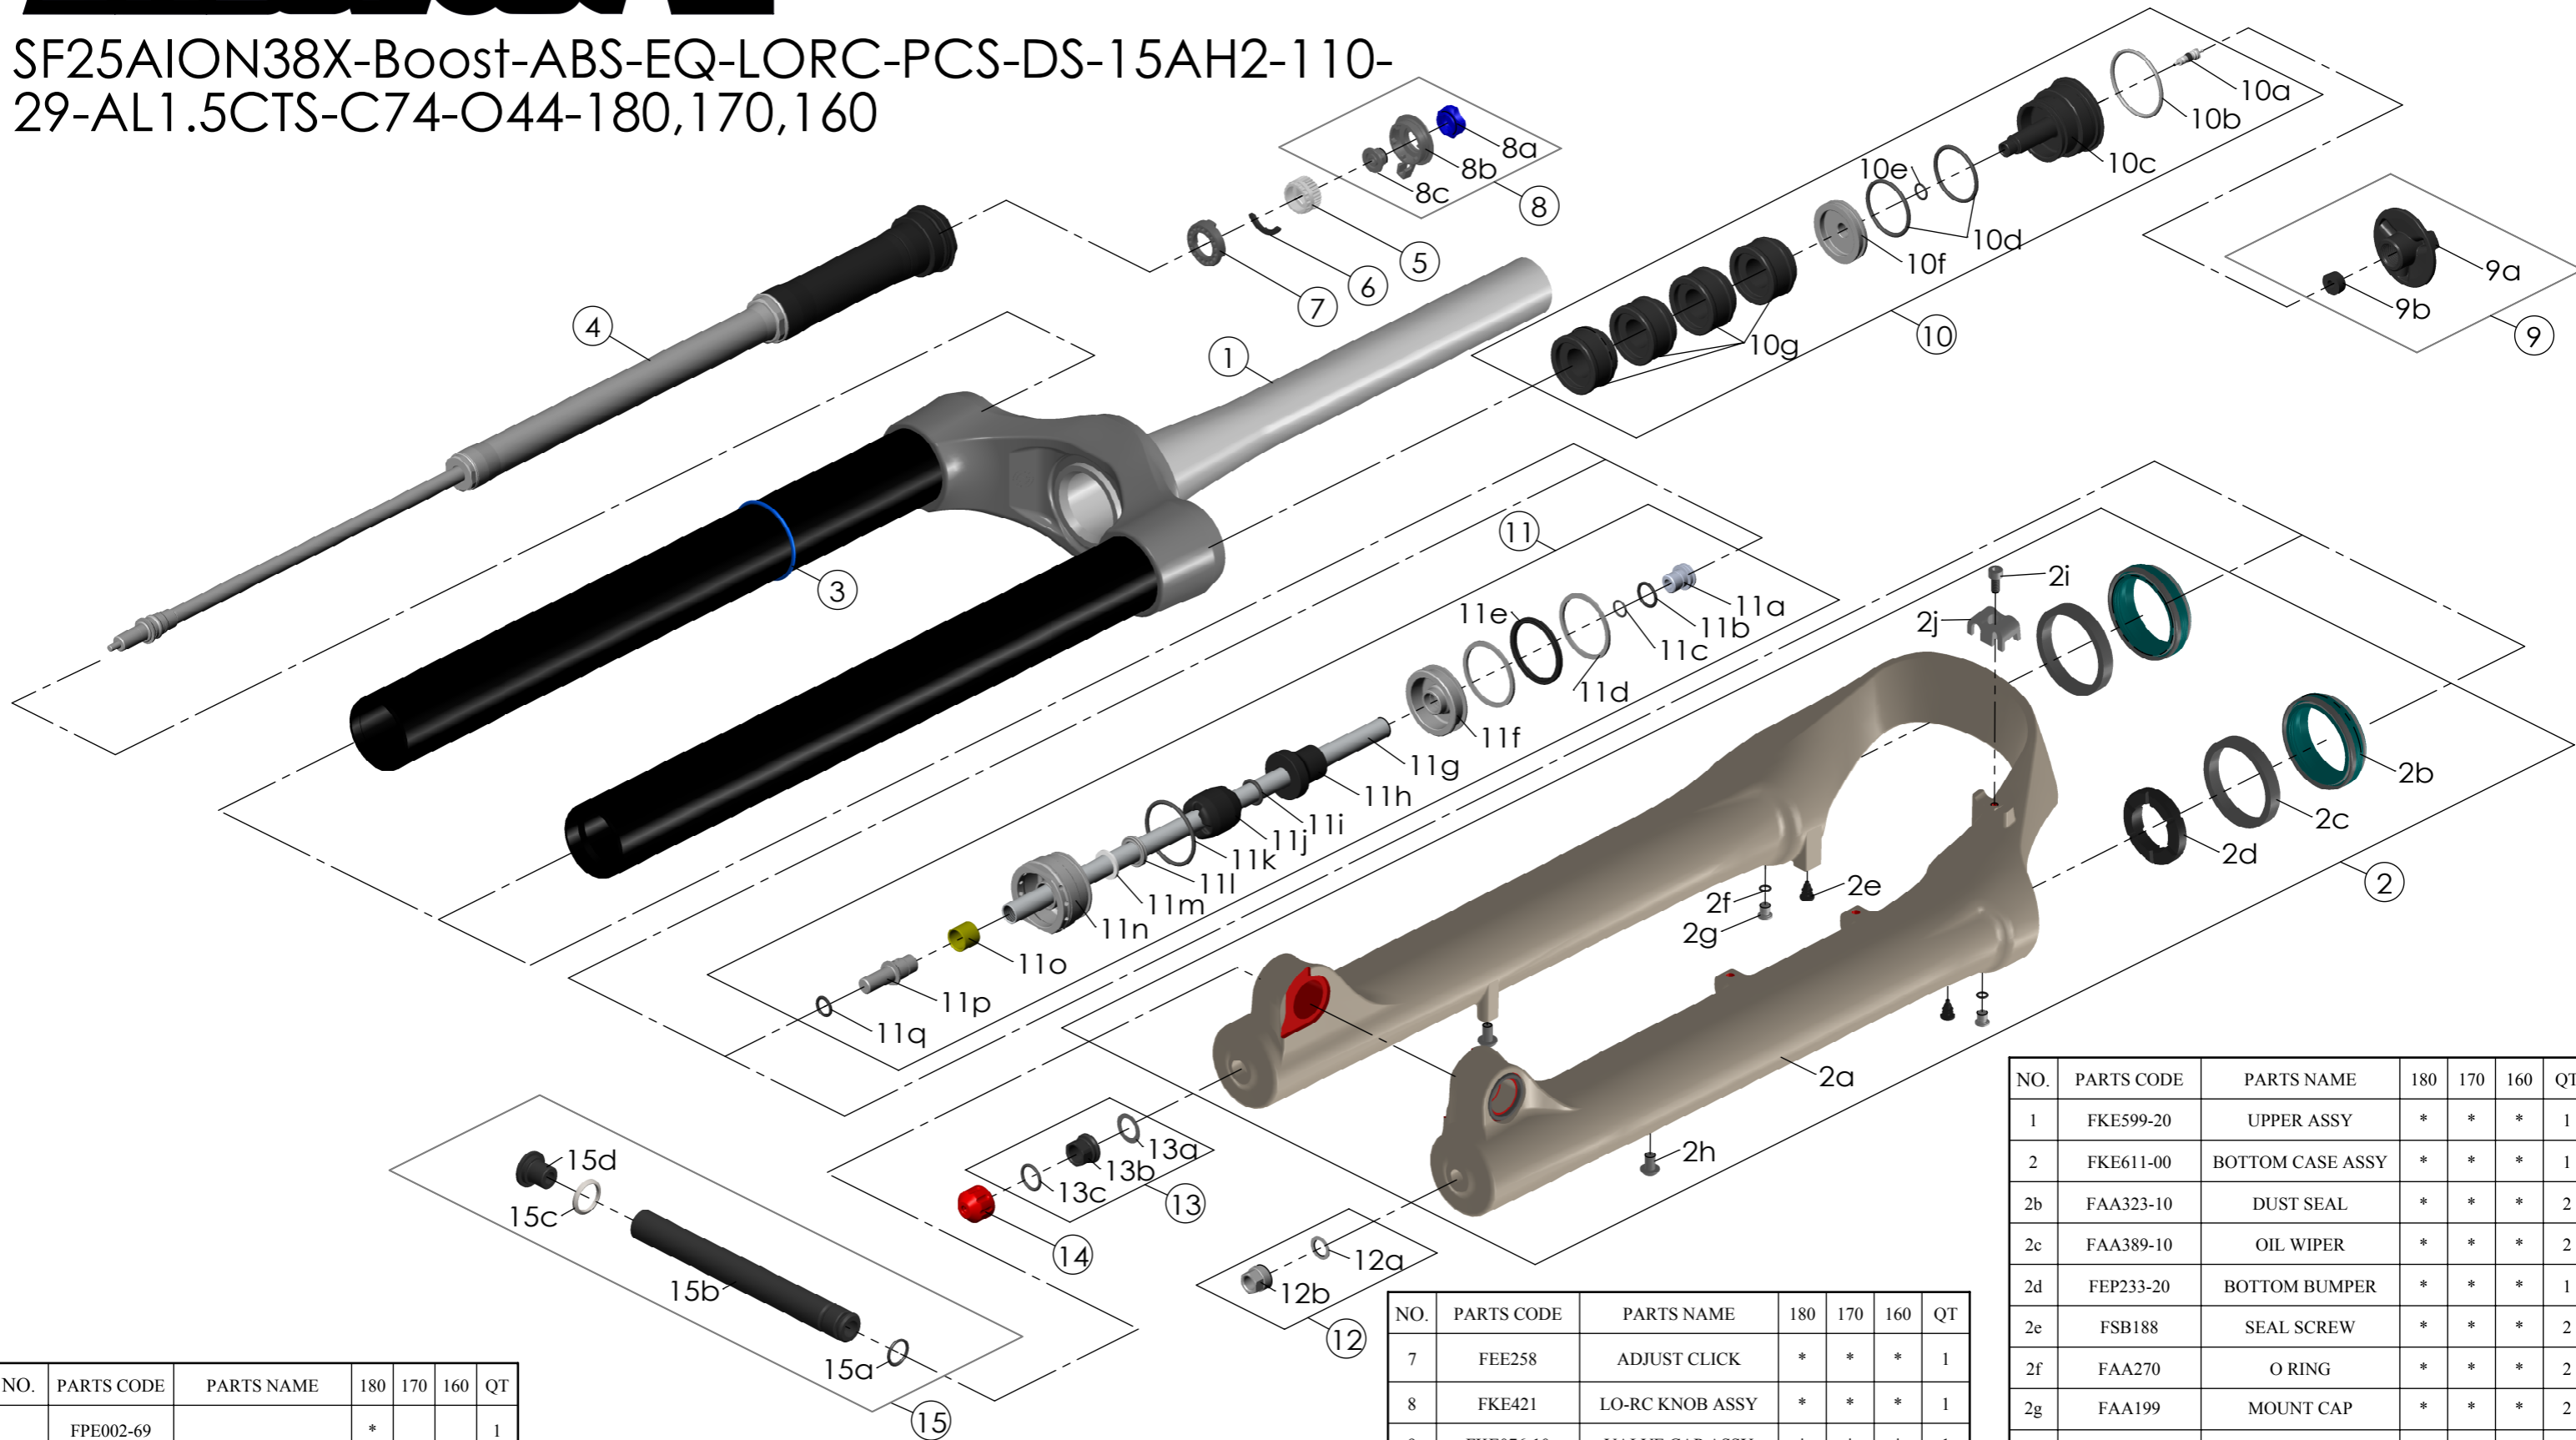

Date	2024.10.09	Version	0
Amended			

SF25AION38X-Boost-ABS-EQ-LORC-PCS-DS-15AH2-110-29-AL1.5CTS-C74-O44-180,170,160

NO.	PARTS CODE	PARTS NAME	180	170	160	QT
11g	FPE002-69	SUPPORT TUBE	*			1
	FPE002-68			*		1
	FPE002-67				*	1
12	FKA063-03	FIXING NUT SET	*	*	*	1
13	FKE436-10	FIXING NUT SET	*	*	*	1
14	FEG201	REBOUND KNOB	*	*	*	1
15	FKA117-00	15AH2-110 AXLE SET	*	*	*	1

NO.	PARTS CODE	PARTS NAME	180	170	160	QT
11	FKE577-36	SUPPORT TUBE ASSY	*			1
	FKE577-06			*		1
	FKE577-16				*	1

NO.	PARTS CODE	PARTS NAME	180	170	160	QT
7	FEE258	ADJUST CLICK	*	*	*	1
8	FKE421	LO-RC KNOB ASSY	*	*	*	1
9	FKE076-10	VALVE CAP ASSY	*	*	*	1
10	FKE525-04	VOLUME ADJUSTER ASSY	*			1
				*		1
10g	FEG270-30	VOLUME REDUCER	*			2
				*		3
					*	4

NO.	PARTS CODE	PARTS NAME	180	170	160	QT
1	FKE599-20	UPPER ASSY	*	*	*	1
2	FKE611-00	BOTTOM CASE ASSY	*	*	*	1
2b	FAA323-10	DUST SEAL	*	*	*	2
2c	FAA389-10	OIL WIPER	*	*	*	2
2d	FEP233-20	BOTTOM BUMPER	*	*	*	1
2e	FSB188	SEAL SCREW	*	*	*	2
2f	FAA270	O RING	*	*	*	2
2g	FAA199	MOUNT CAP	*	*	*	2
2h	FSB203	FIXING BOLT	*	*	*	2
2i	FSB153	GUIDE FIXING BOLT	*	*	*	1
2j	FEG519	CABLE GUIDE	*	*	*	1
3	FAA397-20	O RING	*	*	*	1
4	FUN131-79	LORC-PCS UNIT	*	*	*	1
5	FEE256-30	ADJUST CORE	*	*	*	1
6	FEE257	CLICK HOLDER	*	*	*	1