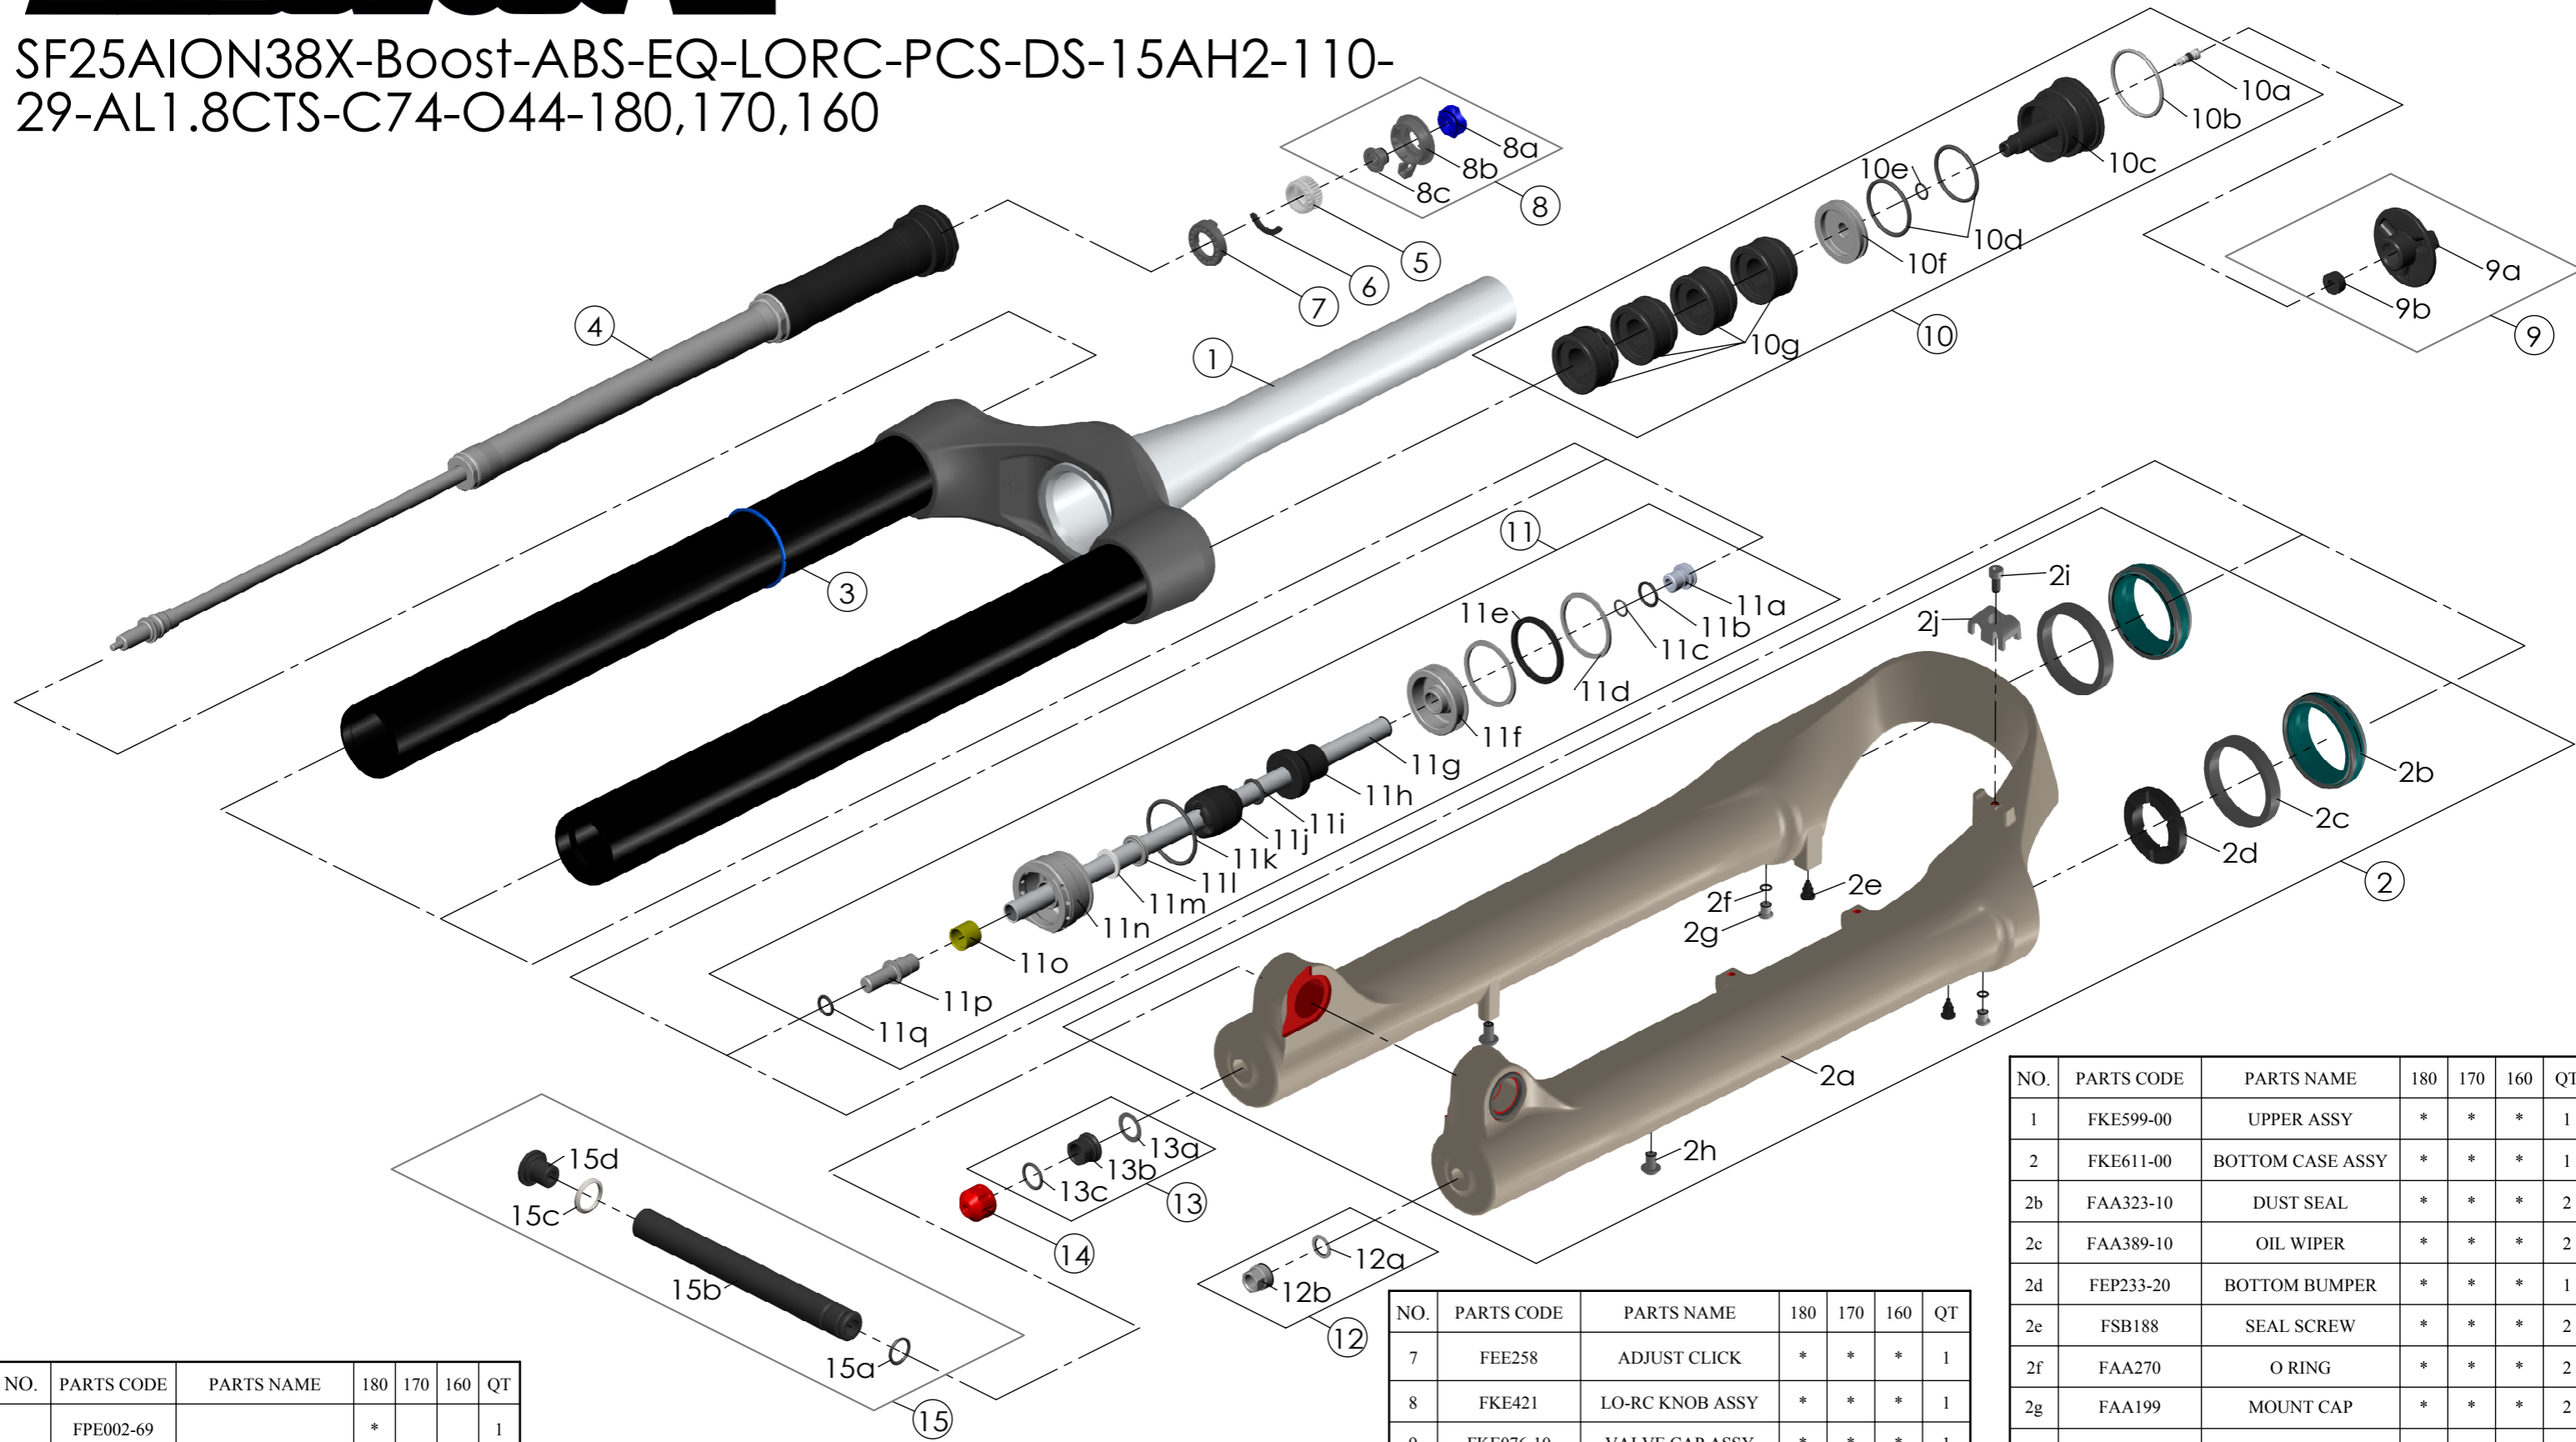

Date	2024.10.09	Version	0
Amended			

SF25AION38X-Boost-ABS-EQ-LORC-PCS-DS-15AH2-110-29-AL1.8CTS-C74-O44-180,170,160

NO.	PARTS CODE	PARTS NAME	180	170	160	QT
11g	FPE002-69	SUPPORT TUBE	*			1
	FPE002-68			*		1
	FPE002-67				*	1
12	FKA063-03	FIXING NUT SET	*	*	*	1
13	FKE436-10	FIXING NUT SET	*	*	*	1
14	FEG201	REBOUND KNOB	*	*	*	1
15	FKA117-00	15AH2-110 AXLE SET	*	*	*	1

NO.	PARTS CODE	PARTS NAME	180	170	160	QT
11g	FPE002-69	SUPPORT TUBE	*			1
	FPE002-68			*		1
	FPE002-67				*	1

NO.	PARTS CODE	PARTS NAME	180	170	160	QT
7	FEE258	ADJUST CLICK	*	*	*	1
8	FKE421	LO-RC KNOB ASSY	*	*	*	1
9	FKE076-10	VALVE CAP ASSY	*	*	*	1
10	FKE525-04	VOLUME ADJUSTER ASSY	*			1
				*		1
10g	FEG270-30	VOLUME REDUCER	*			2
				*		3
					*	4

NO.	PARTS CODE	PARTS NAME	180	170	160	QT
1	FKE599-00	UPPER ASSY	*	*	*	1
2	FKE611-00	BOTTOM CASE ASSY	*	*	*	1
2b	FAA323-10	DUST SEAL	*	*	*	2
2c	FAA389-10	OIL WIPER	*	*	*	2
2d	FEP233-20	BOTTOM BUMPER	*	*	*	1
2e	FSB188	SEAL SCREW	*	*	*	2
2f	FAA270	O RING	*	*	*	2
2g	FAA199	MOUNT CAP	*	*	*	2
2h	FSB203	FIXING BOLT	*	*	*	2
2i	FSB153	GUIDE FIXING BOLT	*	*	*	1
2j	FEG519	CABLE GUIDE	*	*	*	1
3	FAA397-20	O RING	*	*	*	1
4	FUN131-79	LORC-PCS UNIT	*	*	*	1
5	FEE256-30	ADJUST CORE	*	*	*	1
6	FEE257	CLICK HOLDER	*	*	*	1