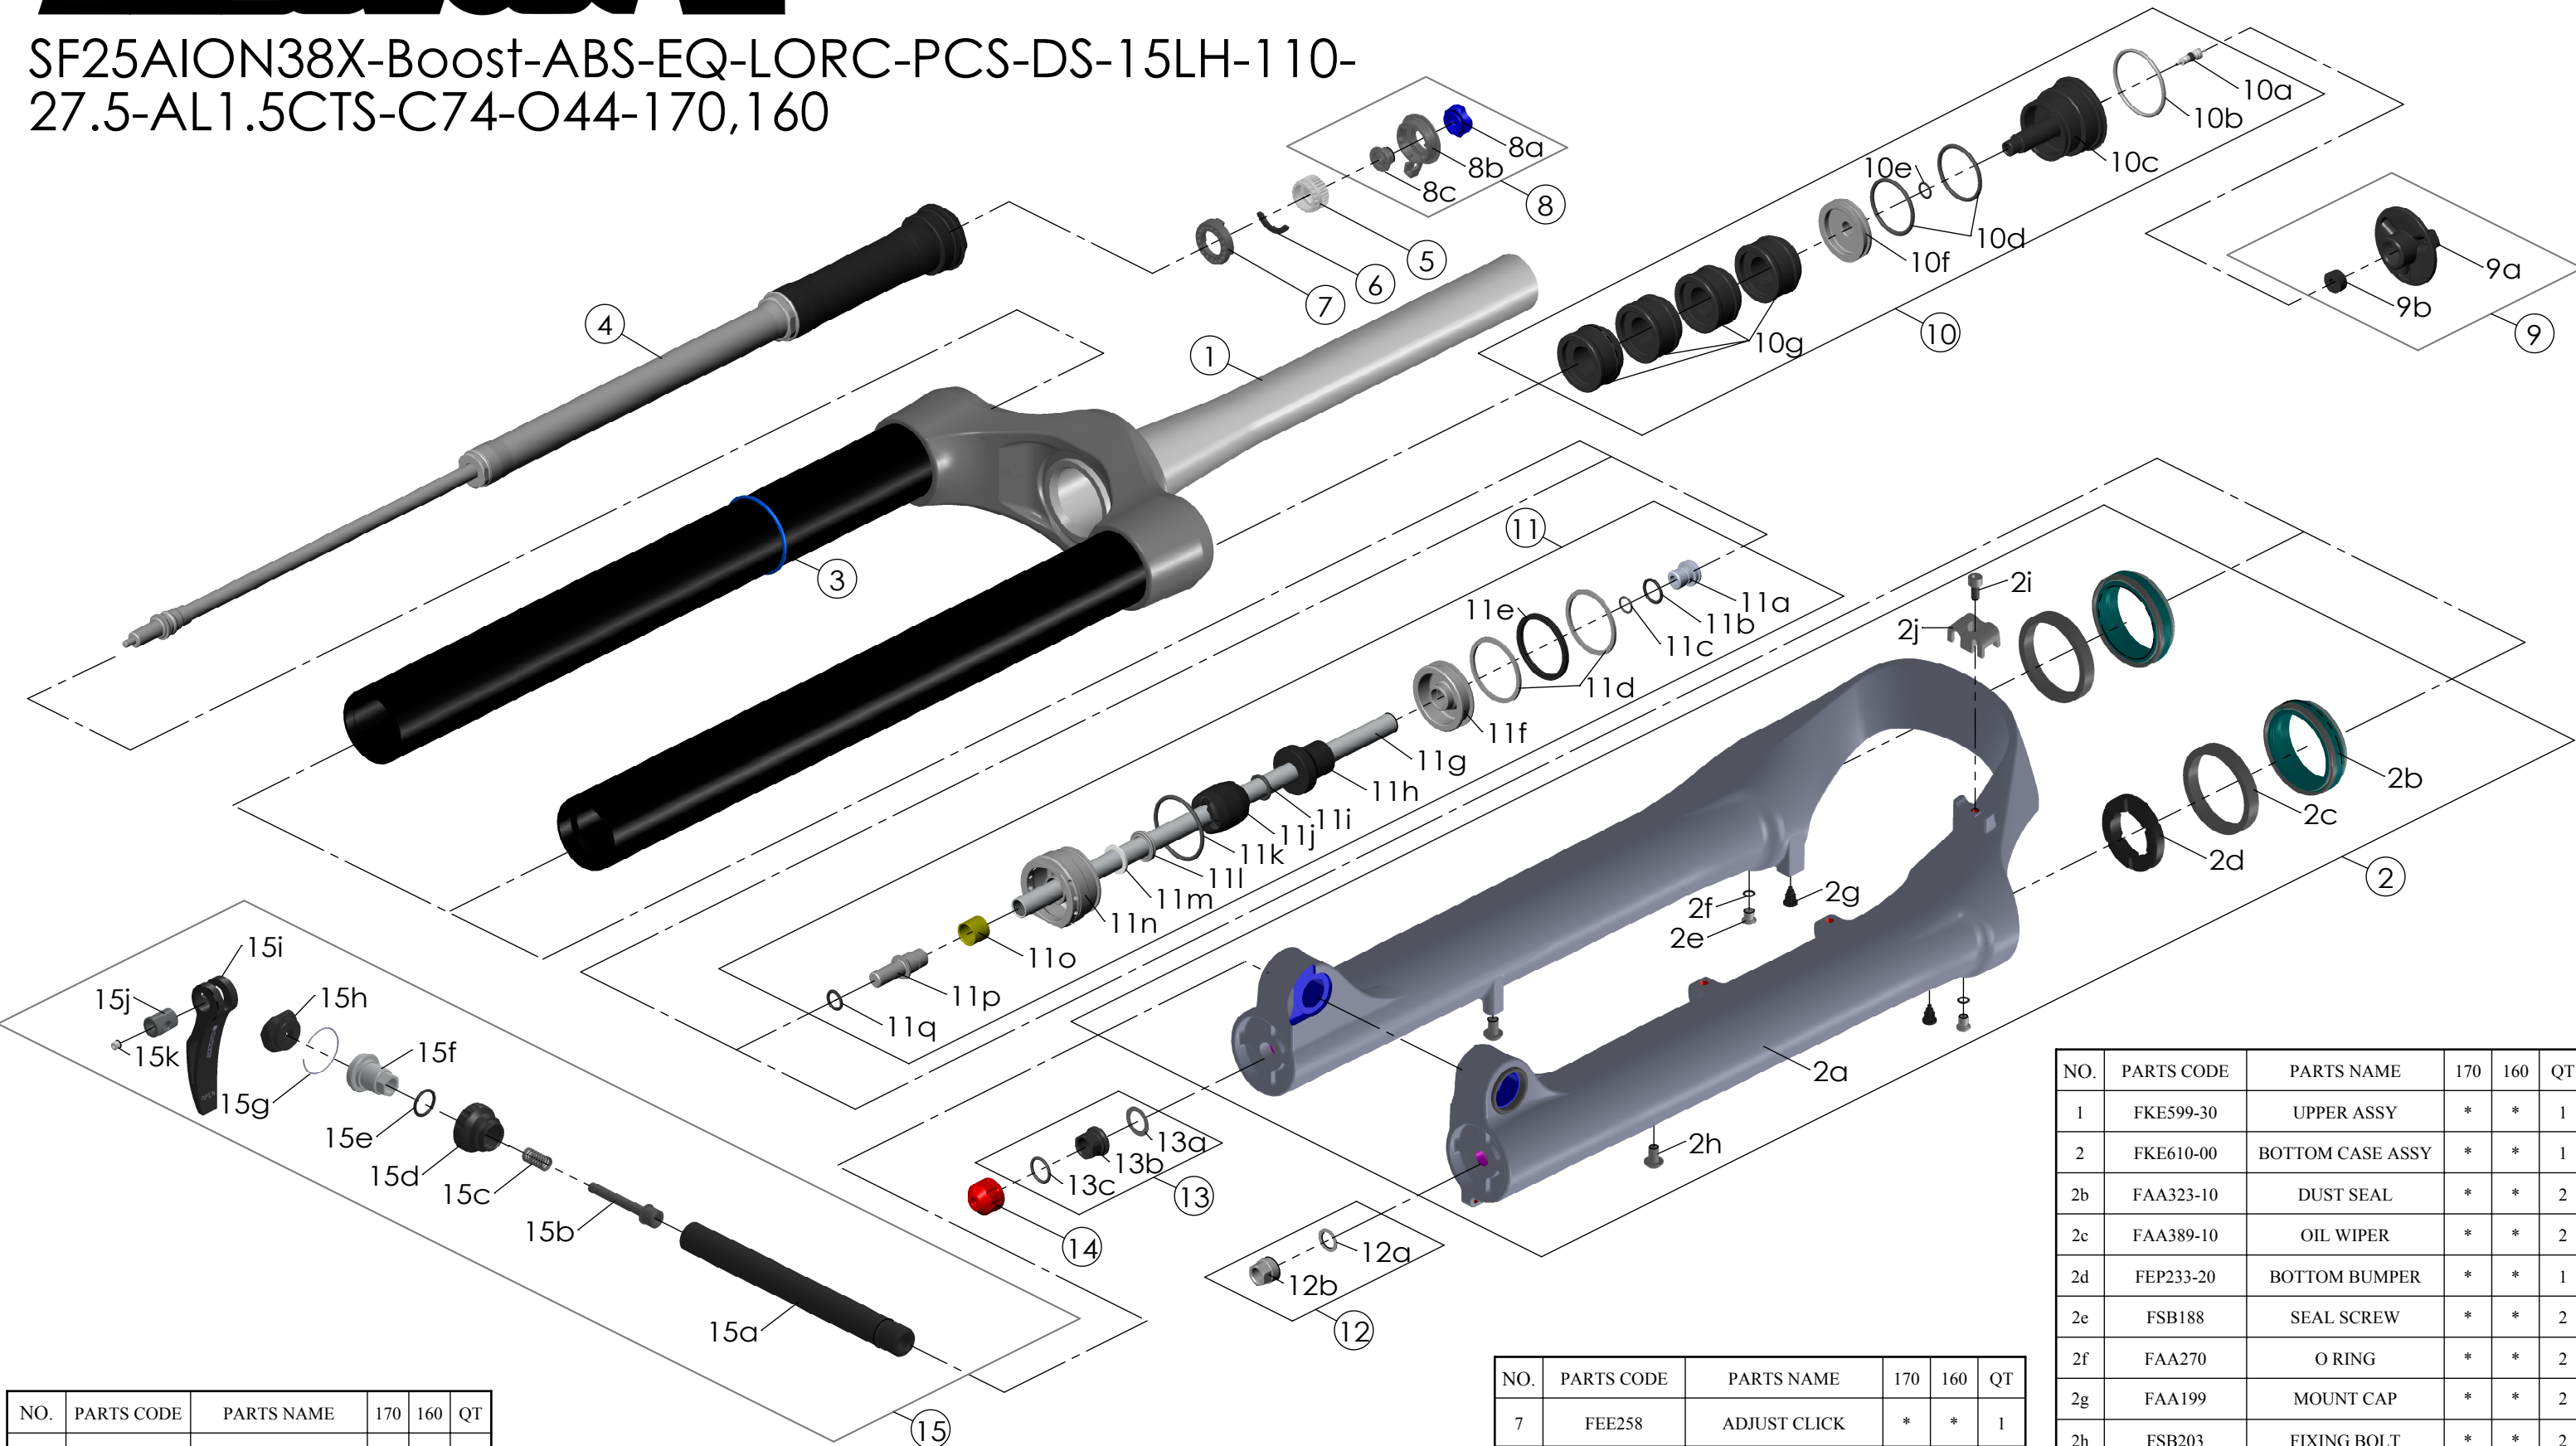

SF25AION38X-Boost-ABS-EQ-LORC-PCS-DS-15LH-110-27.5-AL1.5CTS-C74-O44-170,160

NO.	PARTS CODE	PARTS NAME	170	160	QT
11g	FPE002-68	SUPPORT TUBE	*		1
	FPE002-67			*	1
12	FKA063-03	FIXING NUT SET	*	*	1
13	FKE436-10	FIXING NUT SET	*	*	1
14	FEG201	REBOUND KNOB	*	*	1
15	FKA116-02	15LH-110 AXLE SET	*	*	1

NO.	PARTS CODE	PARTS NAME	170	160	QT
11	FKE577-06	SUPPORT TUBE ASSY	*		1
	FKE577-16			*	1

NO.	PARTS CODE	PARTS NAME	170	160	QT
7	FEE258	ADJUST CLICK	*	*	1
8	FKE421	LO-RC KNOB ASSY	*	*	1
9	FKE076-10	VALVE CAP ASSY	*	*	1
10	FKE525-14	VOLUME ADJUSTER ASSY	*		1
	FKE525-24			*	1
10g	FEG270-30	VOLUME REDUCER	*		3
				*	4

NO.	PARTS CODE	PARTS NAME	170	160	QT
1	FKE599-30	UPPER ASSY	*	*	1
2	FKE610-00	BOTTOM CASE ASSY	*	*	1
2b	FAA323-10	DUST SEAL	*	*	2
2c	FAA389-10	OIL WIPER	*	*	2
2d	FEP233-20	BOTTOM BUMPER	*	*	1
2e	FSB188	SEAL SCREW	*	*	2
2f	FAA270	O RING	*	*	2
2g	FAA199	MOUNT CAP	*	*	2
2h	FSB203	FIXING BOLT	*	*	2
2i	FSB153	GUIDE FIXING BOLT	*	*	1
2j	FEG519	CABLE GUIDE	*	*	1
3	FAA397-20	O RING	*	*	1
4	FUN131-98	LORC-PCS UNIT	*	*	1
5	FEE256-30	ADJUST CORE	*	*	1
6	FEE257	CLICK HOLDER	*	*	1