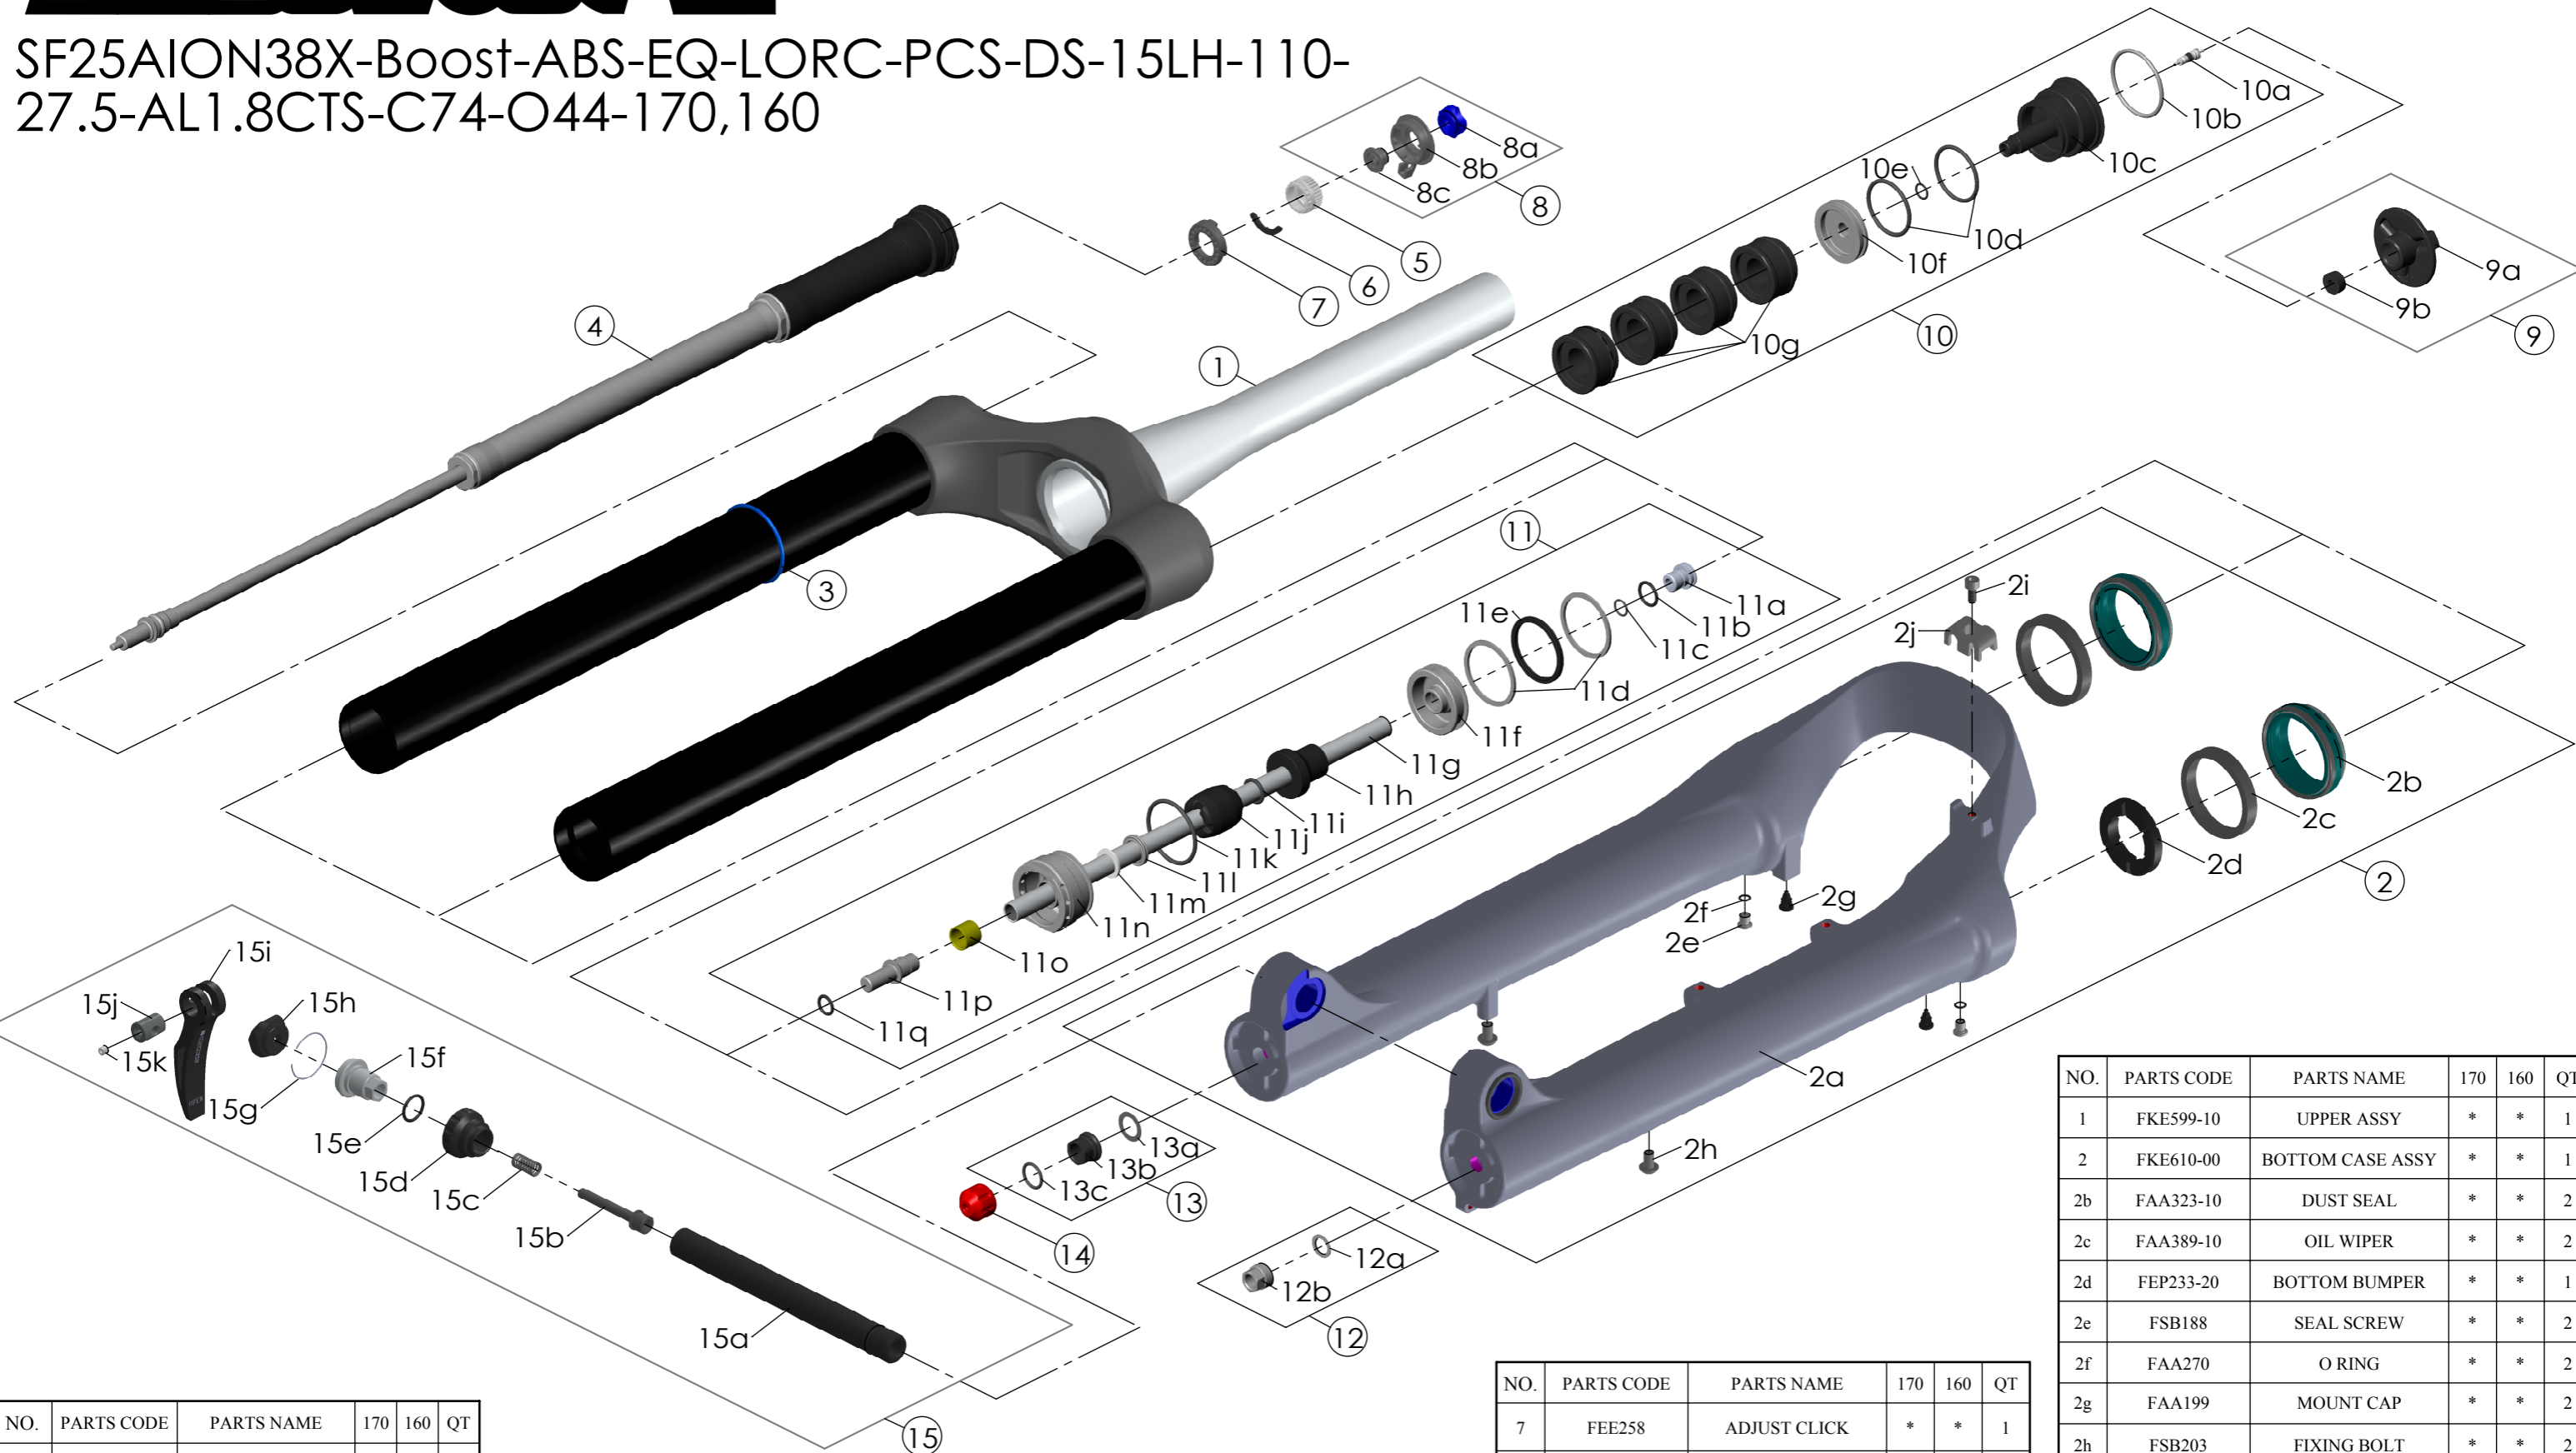

SF25AION38X-Boost-ABS-EQ-LORC-PCS-DS-15LH-110-27.5-AL1.8CTS-C74-O44-170,160

NO.	PARTS CODE	PARTS NAME	170	160	QT
11g	FPE002-68	SUPPORT TUBE	*		1
	FPE002-67			*	1
12	FKA063-03	FIXING NUT SET	*	*	1
13	FKE436-10	FIXING NUT SET	*	*	1
14	FEG201	REBOUND KNOB	*	*	1
15	FKA116-02	15LH-110 AXLE SET	*	*	1

NO.	PARTS CODE	PARTS NAME	170	160	QT
11	FKE577-06	SUPPORT TUBE ASSY	*		1
	FKE577-16			*	1

NO.	PARTS CODE	PARTS NAME	170	160	QT
7	FEE258	ADJUST CLICK	*	*	1
8	FKE421	LO-RC KNOB ASSY	*	*	1
9	FKE076-10	VALVE CAP ASSY	*	*	1
10	FKE525-14	VOLUME ADJUSTER ASSY	*		1
	FKE525-24			*	1
10g	FEG270-30	VOLUME REDUCER	*		3
				*	4

NO.	PARTS CODE	PARTS NAME	170	160	QT
1	FKE599-10	UPPER ASSY	*	*	1
2	FKE610-00	BOTTOM CASE ASSY	*	*	1
2b	FAA323-10	DUST SEAL	*	*	2
2c	FAA389-10	OIL WIPER	*	*	2
2d	FEP233-20	BOTTOM BUMPER	*	*	1
2e	FSB188	SEAL SCREW	*	*	2
2f	FAA270	O RING	*	*	2
2g	FAA199	MOUNT CAP	*	*	2
2h	FSB203	FIXING BOLT	*	*	2
2i	FSB153	GUIDE FIXING BOLT	*	*	1
2j	FEG519	CABLE GUIDE	*	*	1
3	FAA397-20	O RING	*	*	1
4	FUN131-98	LORC-PCS UNIT	*	*	1
5	FEE256-30	ADJUST CORE	*	*	1
6	FEE257	CLICK HOLDER	*	*	1