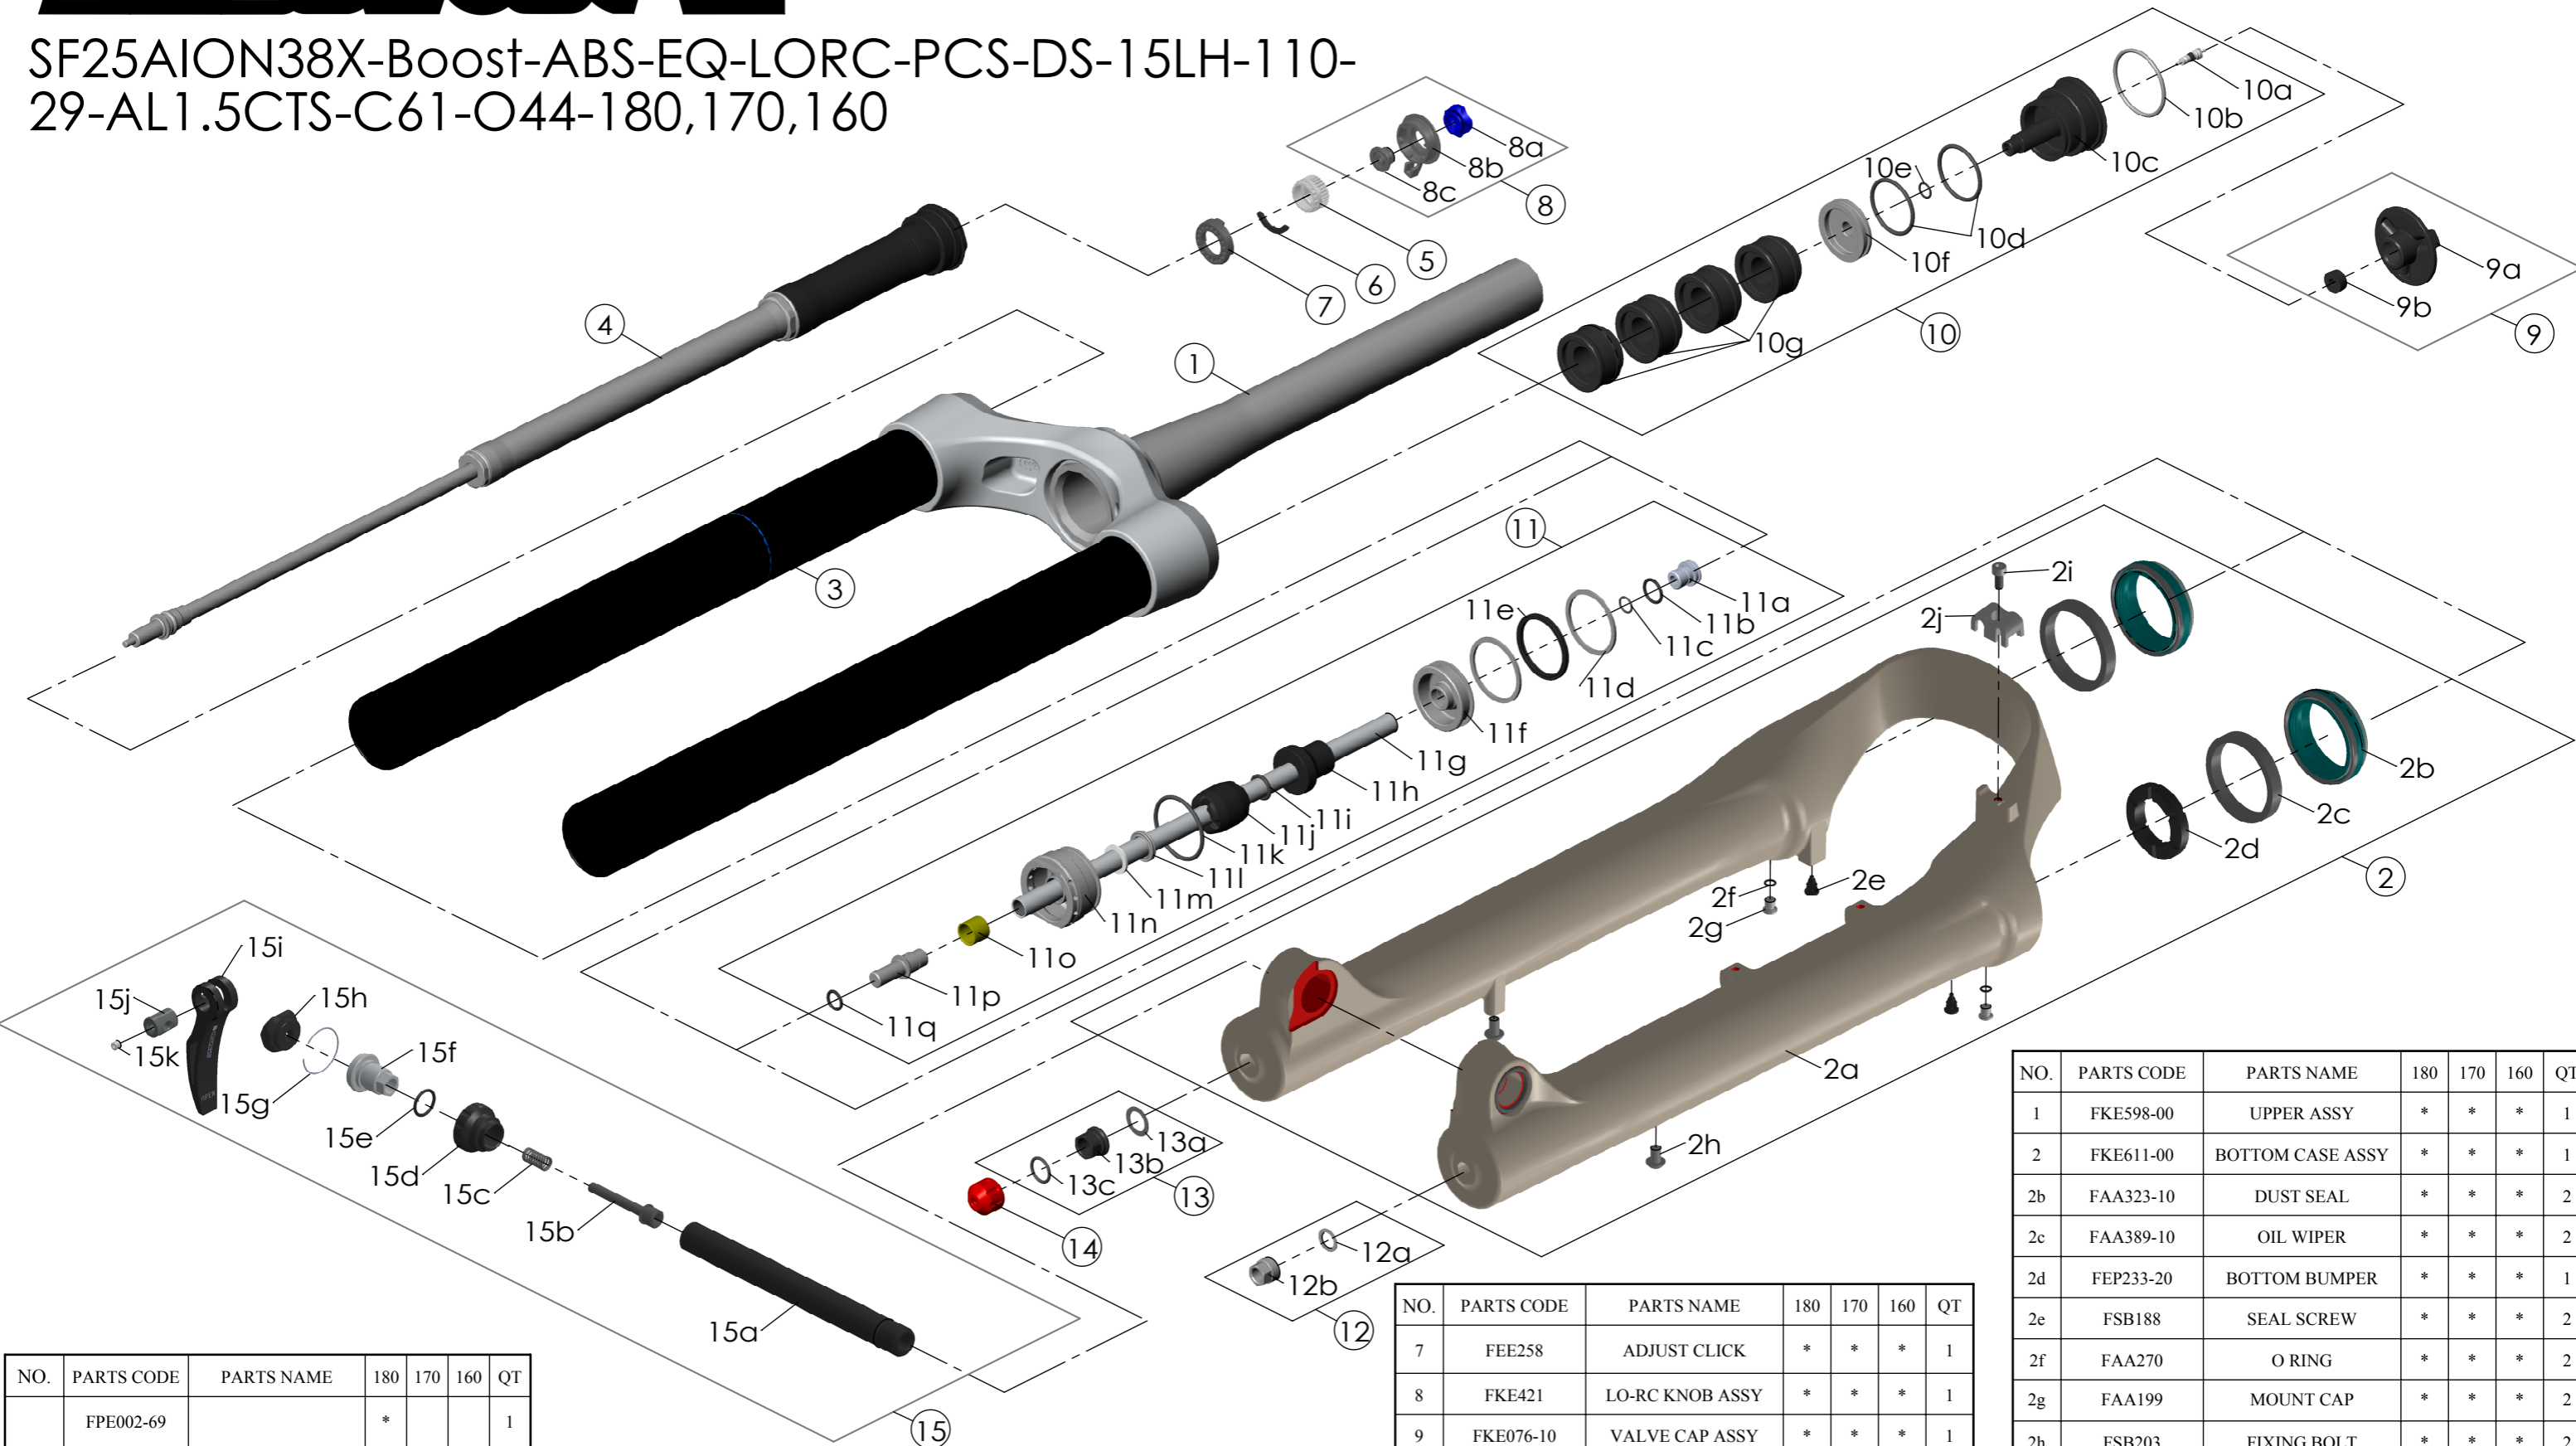

Date	2024.10.09	Version	0
Amended			

SF25AION38X-Boost-ABS-EQ-LORC-PCS-DS-15LH-110-29-AL1.5CTS-C61-O44-180,170,160

NO.	PARTS CODE	PARTS NAME	180	170	160	QT
11g	FPE002-69	SUPPORT TUBE	*			1
	FPE002-68			*		1
	FPE002-67				*	1
12	FKA063-03	FIXING NUT SET	*	*	*	1
13	FKE436-10	FIXING NUT SET	*	*	*	1
14	FEG201	REBOUND KNOB	*	*	*	1
15	FKA116-02	15LH-110 AXLE SET	*	*	*	1

NO.	PARTS CODE	PARTS NAME	180	170	160	QT
11	FKE577-36	SUPPORT TUBE ASSY	*			1
	FKE577-06			*		1
	FKE577-16				*	1

NO.	PARTS CODE	PARTS NAME	180	170	160	QT
7	FEE258	ADJUST CLICK	*	*	*	1
8	FKE421	LO-RC KNOB ASSY	*	*	*	1
9	FKE076-10	VALVE CAP ASSY	*	*	*	1
10	FKE525-04	VOLUME ADJUSTER ASSY	*			1
				*		1
10g	FEG270-30	VOLUME REDUCER	*			2
				*		3
					*	4

NO.	PARTS CODE	PARTS NAME	180	170	160	QT
1	FKE598-00	UPPER ASSY	*	*	*	1
2	FKE611-00	BOTTOM CASE ASSY	*	*	*	1
2b	FAA323-10	DUST SEAL	*	*	*	2
2c	FAA389-10	OIL WIPER	*	*	*	2
2d	FEP233-20	BOTTOM BUMPER	*	*	*	1
2e	FSB188	SEAL SCREW	*	*	*	2
2f	FAA270	O RING	*	*	*	2
2g	FAA199	MOUNT CAP	*	*	*	2
2h	FSB203	FIXING BOLT	*	*	*	2
2i	FSB153	GUIDE FIXING BOLT	*	*	*	1
2j	FEG519	CABLE GUIDE	*	*	*	1
3	FAA397-20	O RING	*	*	*	1
4	FUN131-79	LORC-PCS UNIT	*	*	*	1
5	FEE256-30	ADJUST CORE	*	*	*	1
6	FEE257	CLICK HOLDER	*	*	*	1